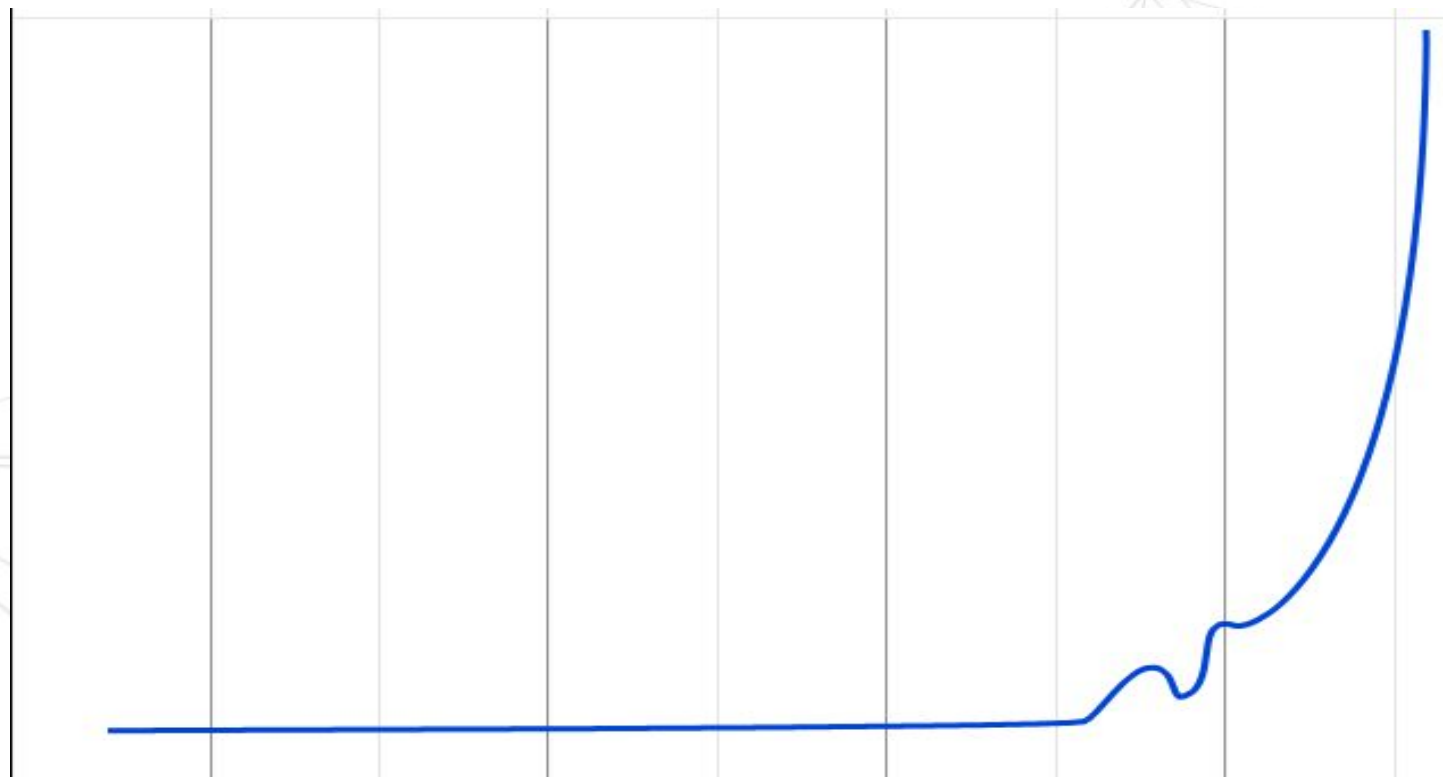

bing

NIGMA.RU

Возможность быстро донести информацию о компании до широкой аудитории

Море возможностей

The background features a complex arrangement of light gray geometric shapes, including triangles and polygons, some with diagonal hatching. In the top right corner, there are faint, stylized icons for Facebook (the letter 'f') and a signature-like symbol.