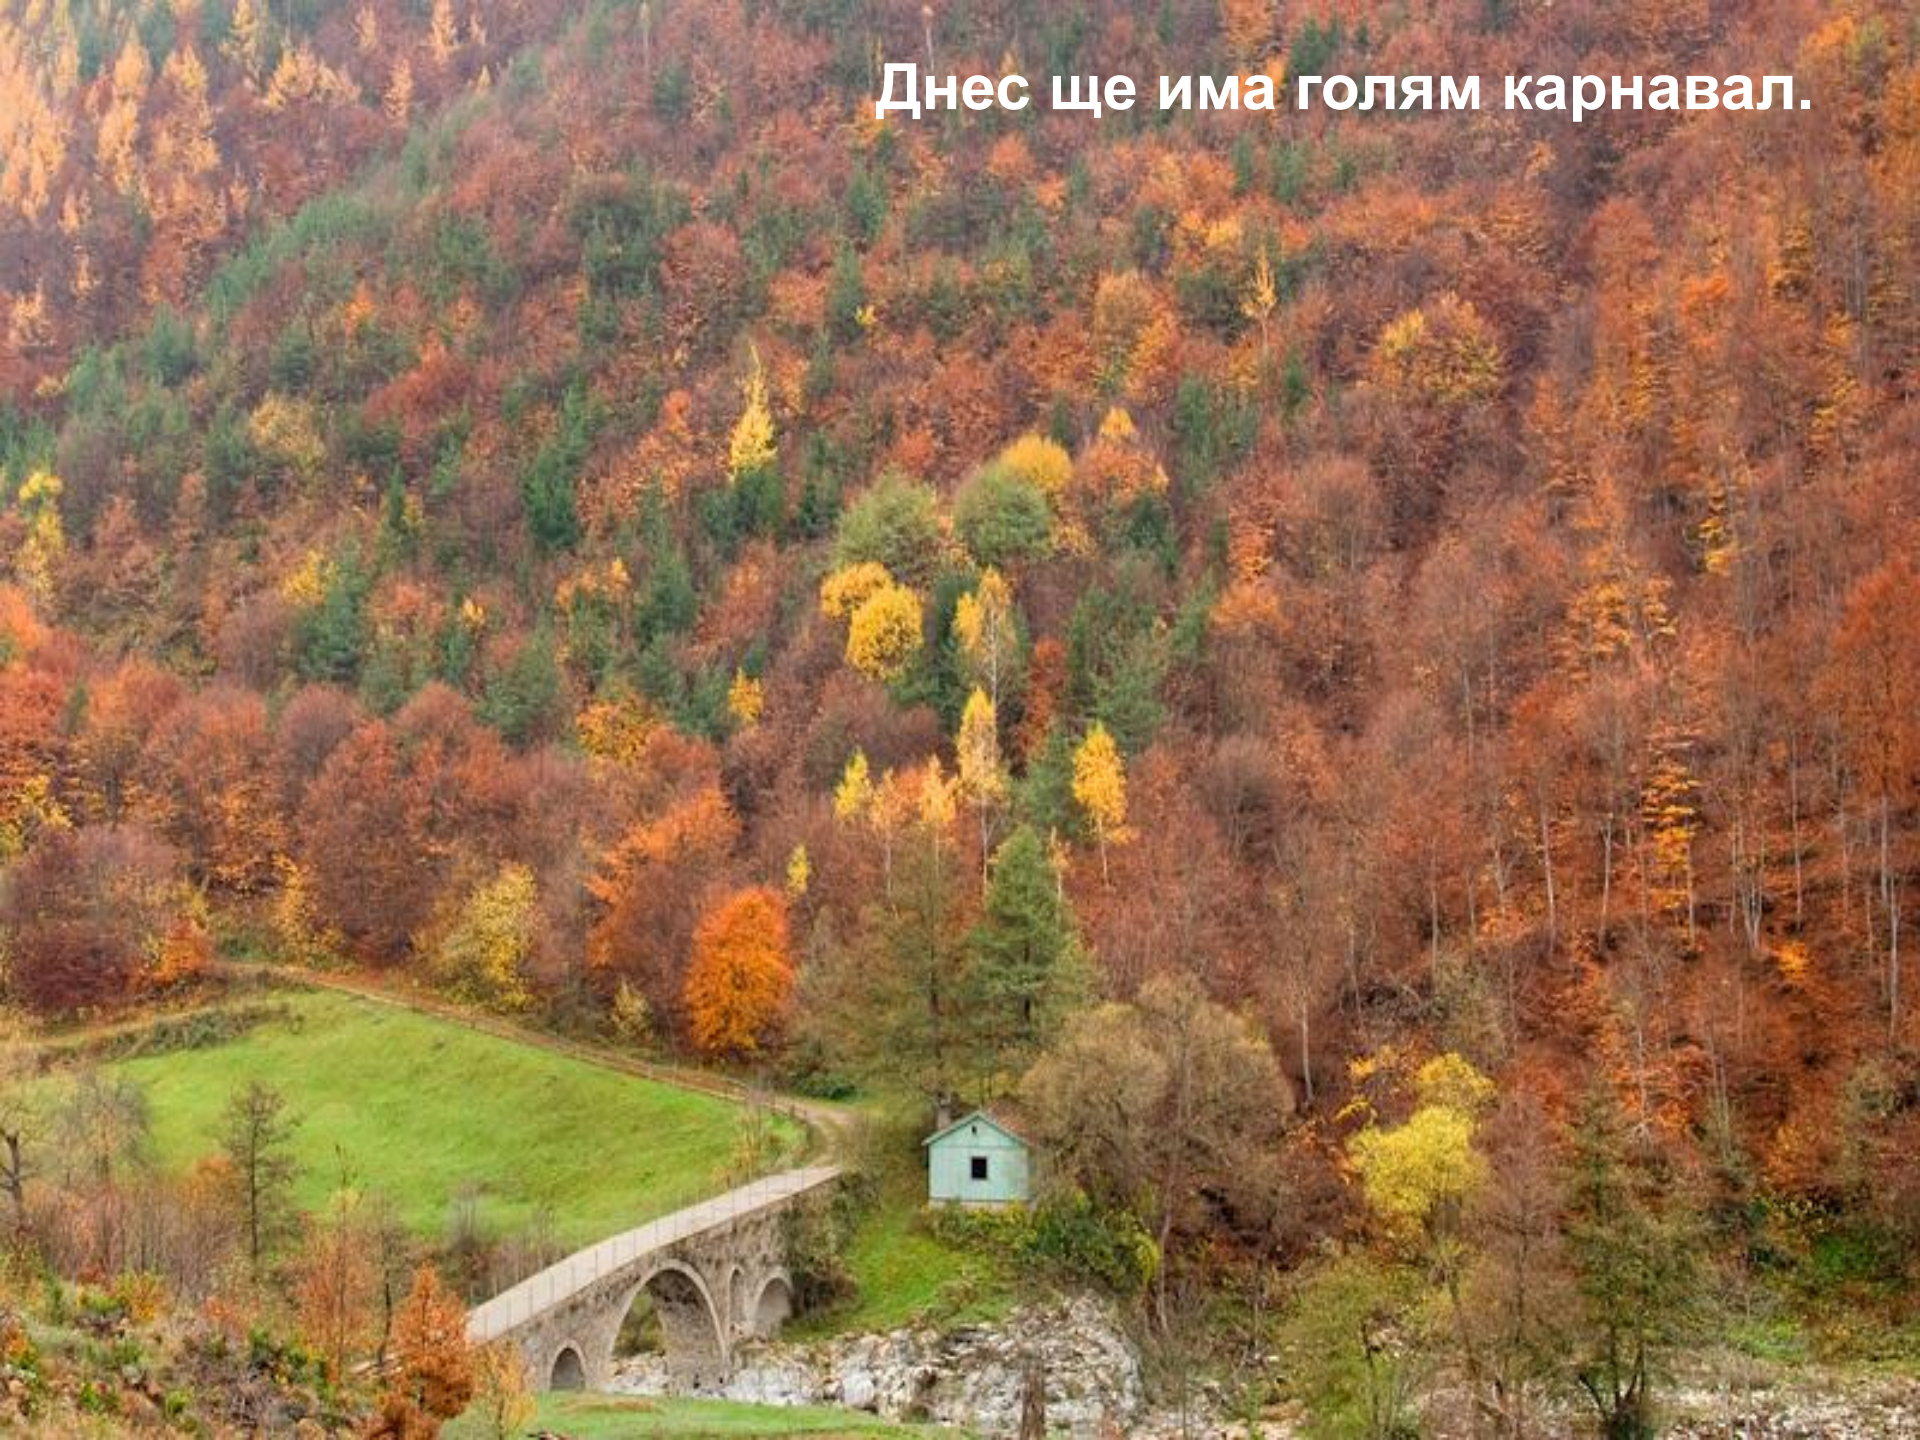

Карнавал в гората

Леда Милева

A low-angle photograph of birch trees with yellowing autumn leaves against a clear blue sky. The trees are the central focus, with their white bark and thin branches reaching upwards. The leaves are in various stages of autumn, showing shades of yellow and green. The sky is a solid, clear blue, providing a high-contrast background for the trees.

Днес ще има голям карнавал.

**Вижете върбите -
позлатили са си косите.**

**Вижте младия бук -
облякъл червен
ямурлук.**

Дори шипката си е
наметнала шал.

Да вървим! Карнавал, карнавал!

A landscape photograph featuring a large, dark, weathered log lying horizontally across the upper portion of the frame. The log is surrounded by several pine trees with vibrant yellow and orange needles, suggesting an autumn setting. In the background, a sandy dune area leads to a calm body of water, with distant mountains visible under a clear sky. The text "Тъй свиреха ветровете." is overlaid in white on the log.

Тъй свиреха ветровете.

**А листата
на брезата
се въртяха,
танцуваха,
летяха.**

**И кой би ги спрял?
Бяха канени на
карнавал.**

A scenic view of a mountain valley. The foreground shows a rocky slope with green and yellow trees. In the middle ground, a river flows through a deep valley between steep, rocky cliffs. The background features more mountains with dense forests of trees in various shades of green and yellow, suggesting an autumn setting. The sky is clear and blue.