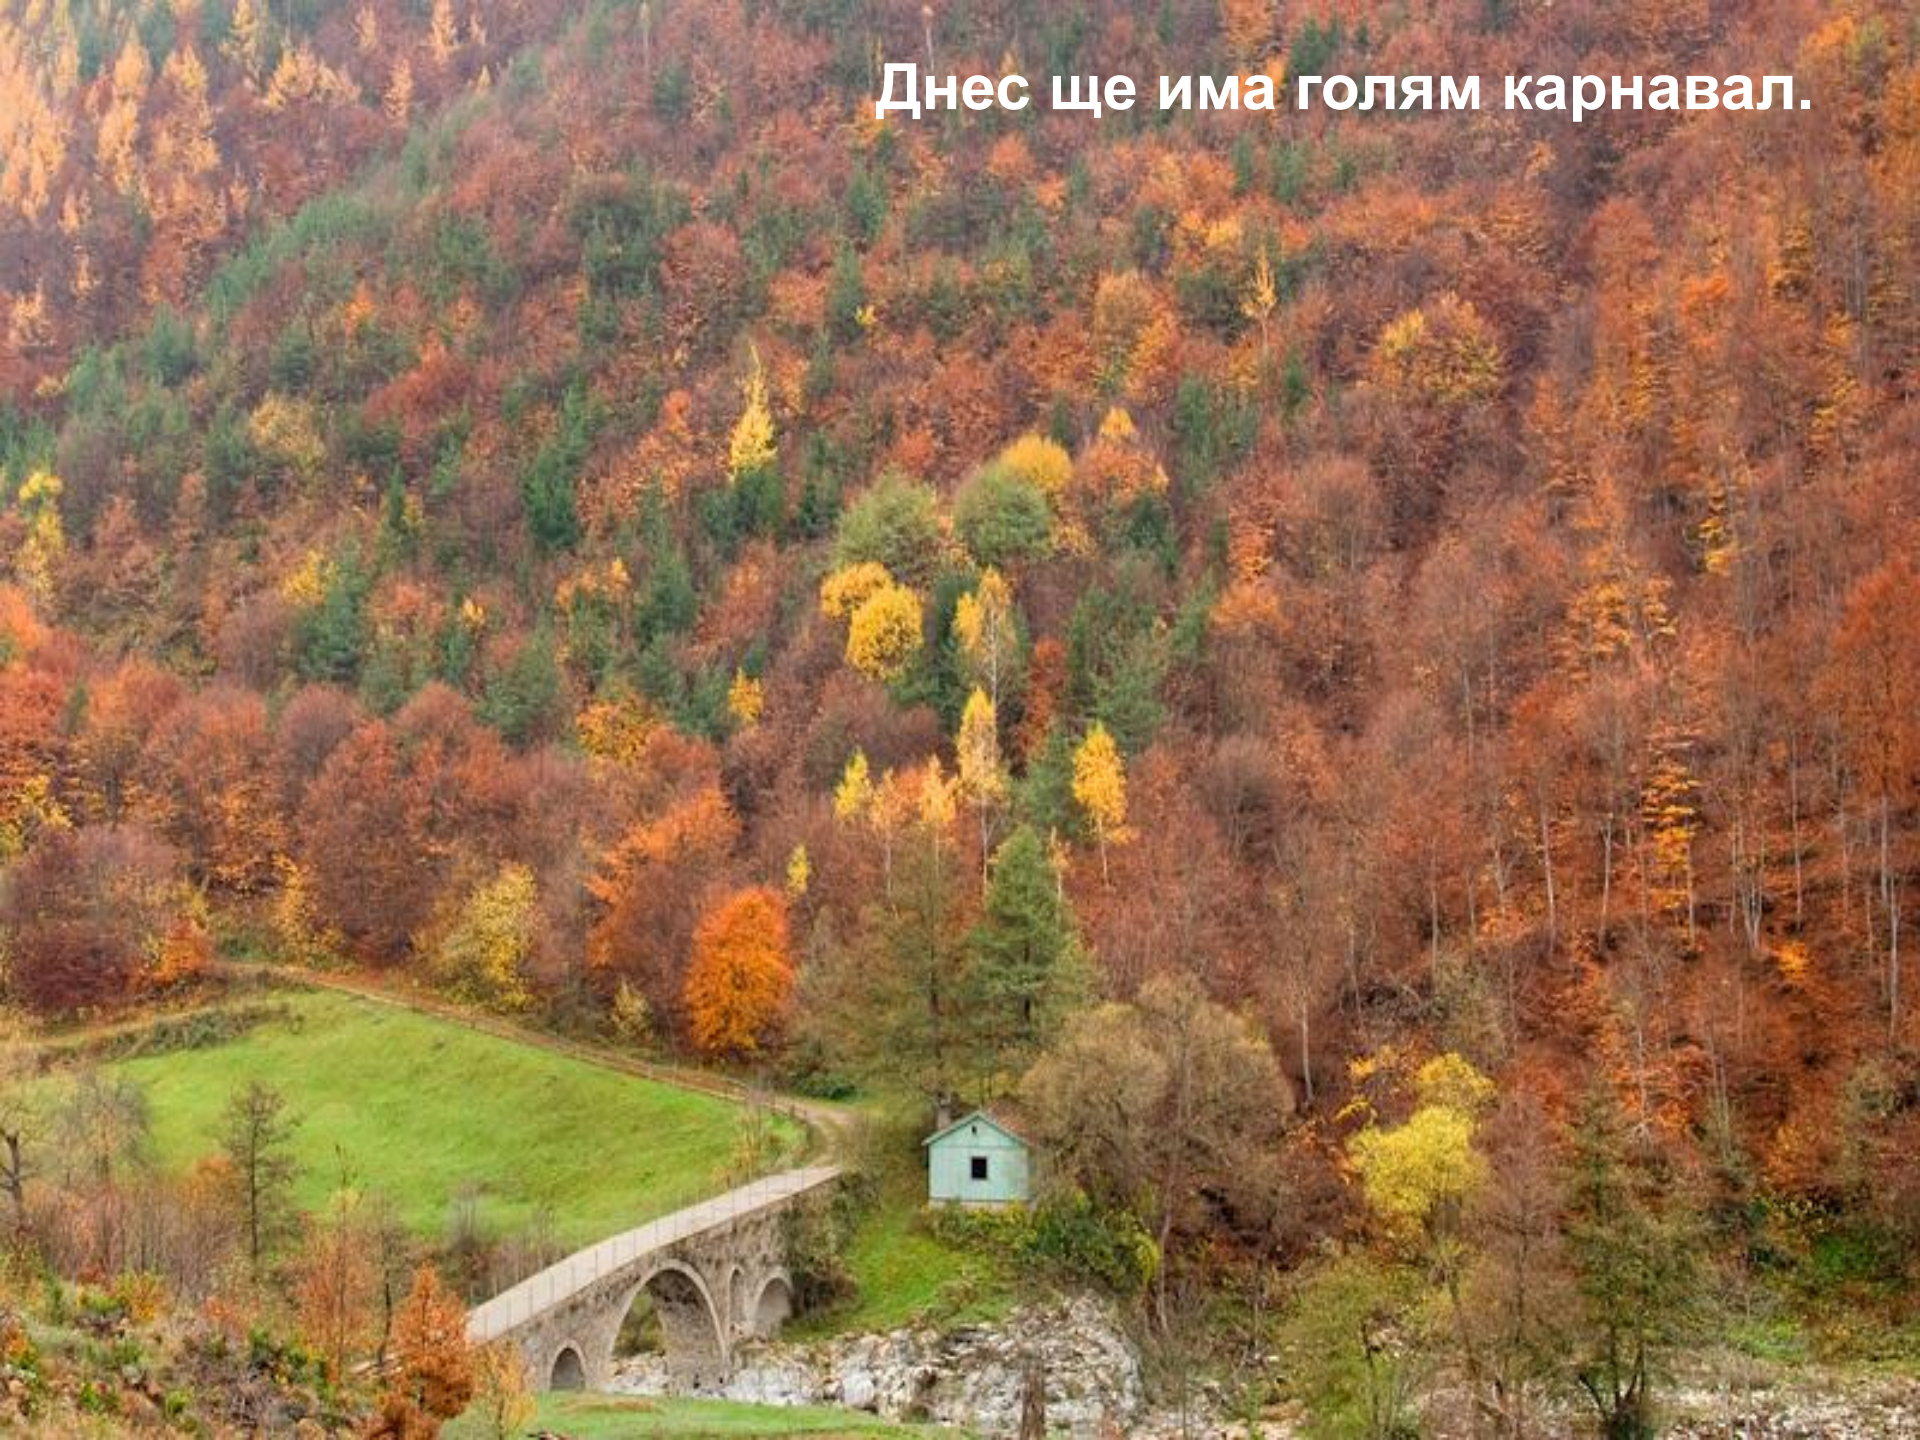

Карнавал в гората

Леда Милева

A low-angle photograph of birch trees with yellowing autumn leaves against a clear blue sky. The trees are the central focus, with their white bark and dark branches visible. The leaves are in various stages of autumn, ranging from green to bright yellow. The sky is a solid, clear blue. The text is overlaid in the bottom left corner.

Днес ще има голям карнавал.

**Вижете върбите -
позлатили са си косите.**

**Вижте младия бук -
облякъл червен
ямурлук.**

Дори шипката си е
наметнала шал.

Да вървим! Карнавал, карнавал!

A landscape photograph featuring a large, dark, weathered log lying horizontally across the upper portion of the frame. The log is surrounded by several pine trees with vibrant yellow and orange needles, indicating autumn. The ground is sandy and sparsely covered with dry vegetation. In the background, a body of water is visible under a pale sky, with distant hills or mountains on the horizon. The overall scene is serene and natural.

Тъй свиреха ветровете.

**А листата
на брезата
се въртяха,
танцуваха,
летяха.**

**И кой би ги спрял?
Бяха канени на
карнавал.**

A scenic view of a mountain valley. The foreground shows a rocky slope with green and yellow autumn foliage. In the middle ground, a river flows through a deep valley, flanked by steep, rocky cliffs. The background features more mountains with dense forests of trees in various shades of green and yellow. The sky is clear and blue.