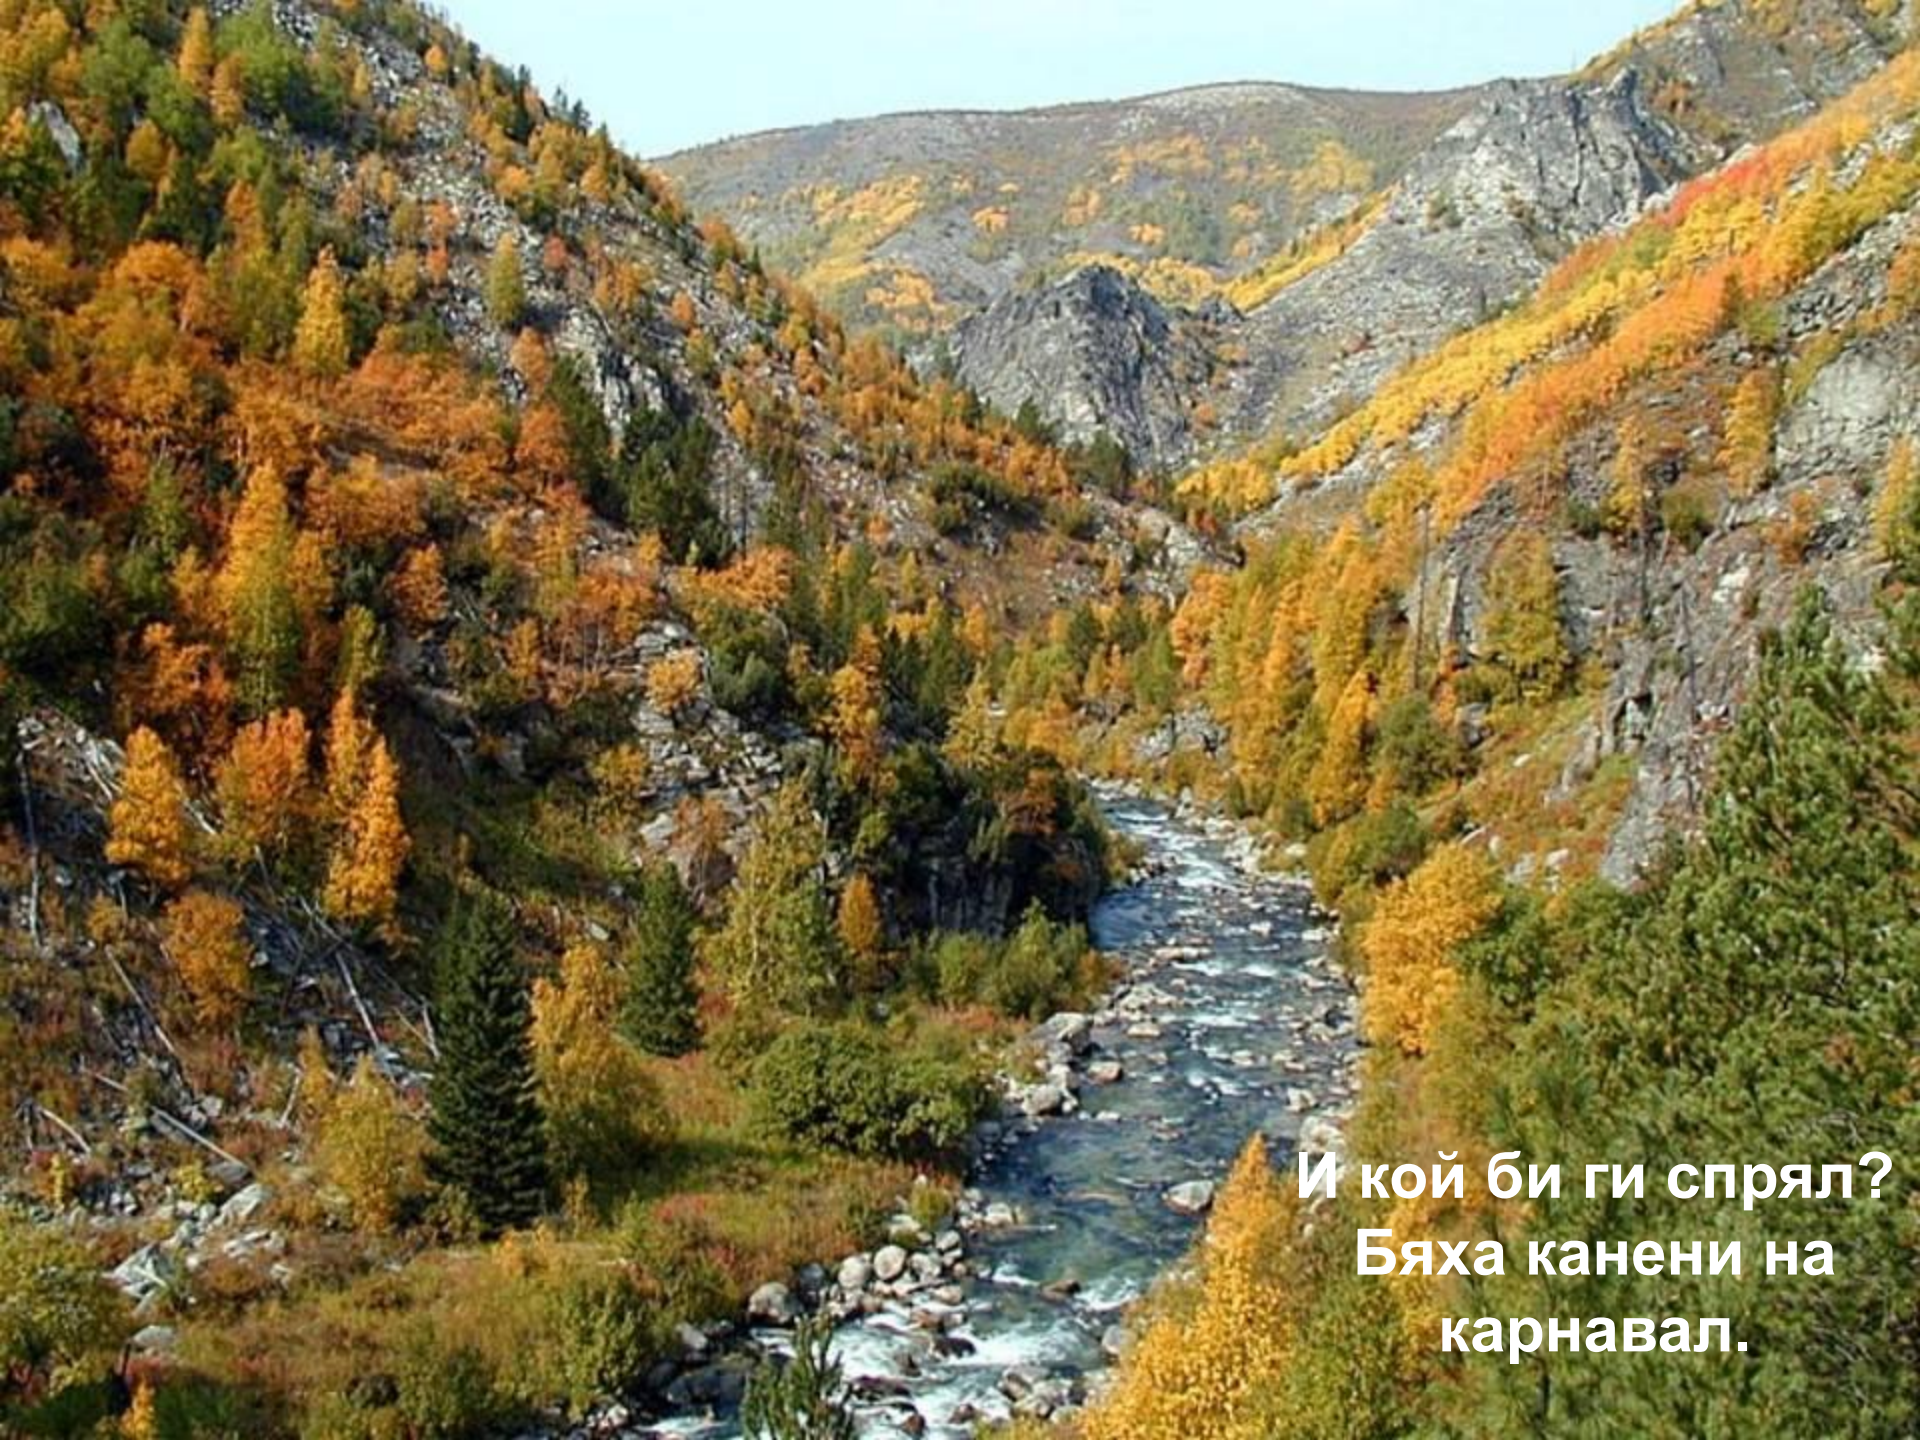

**И кой би ги спрял?
Бяха канени на
карнавал.**