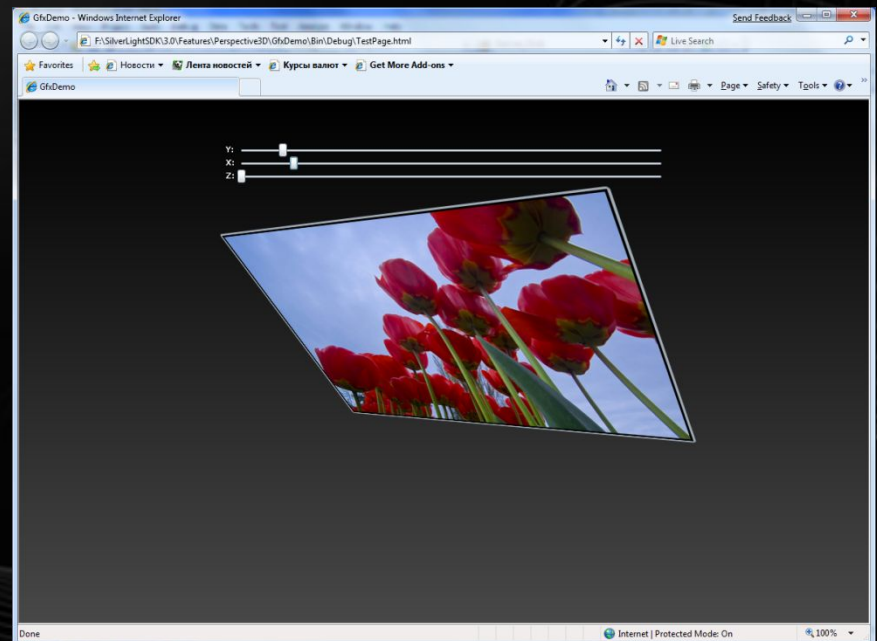

# Демонстрация

The background is dark with several glowing, curved lines in shades of gray and white. A prominent feature is a grid of thin white lines that forms a wavy, tunnel-like structure on the right side of the image.