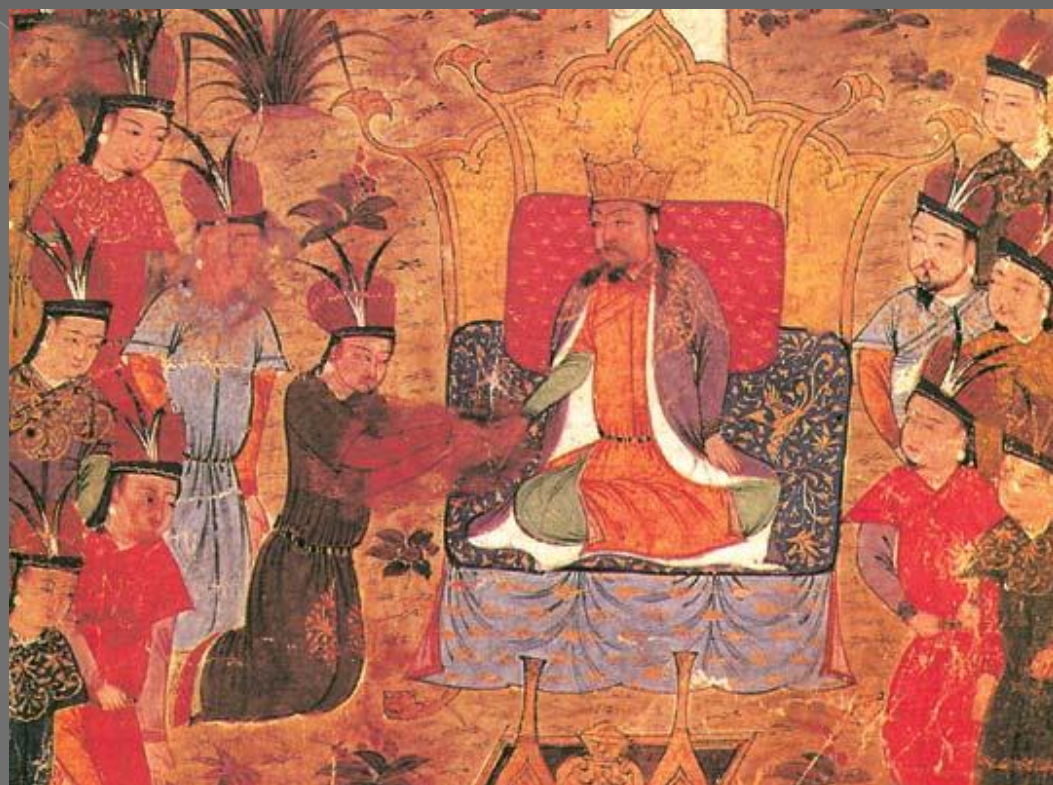

Великая яса была издана :

- А. Ханом Батыем
- В. Чингисханом
- С. Ханом Узбеком