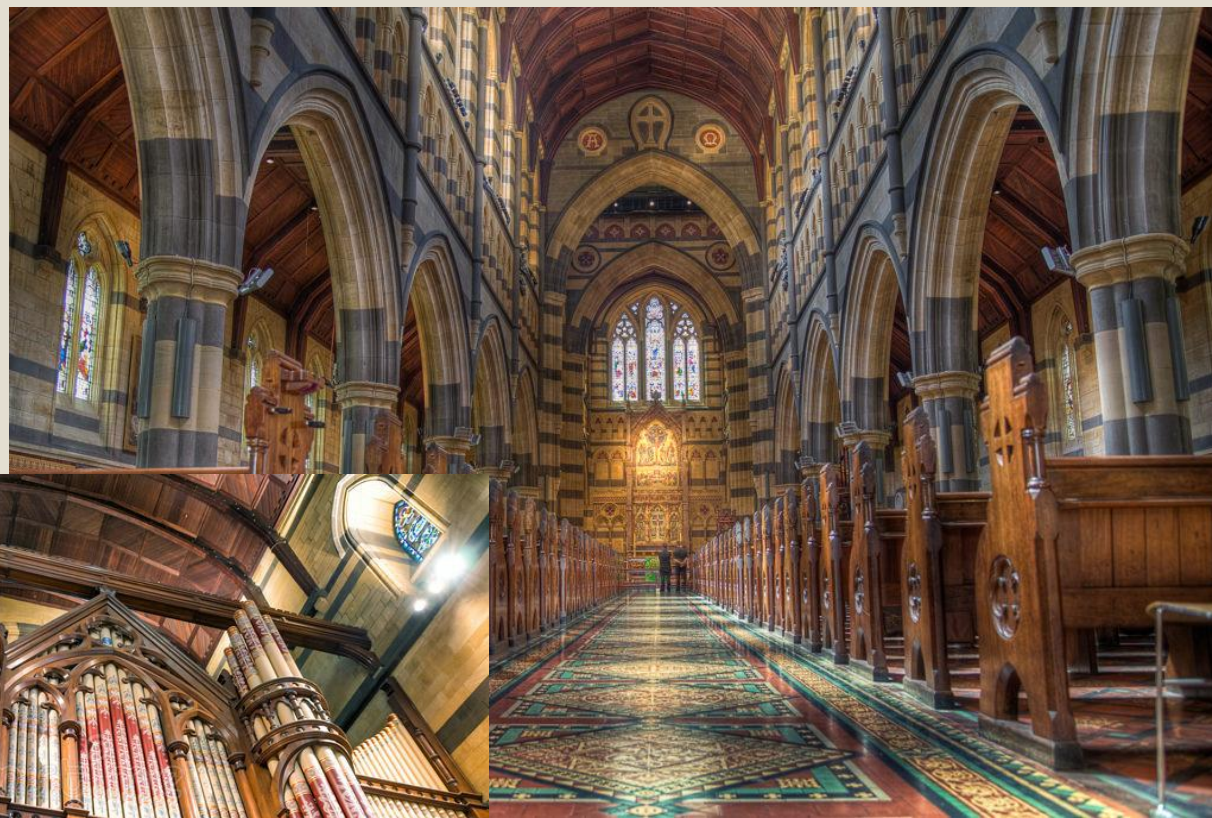

Скала «Каменная волна»

БОЛЬШОЙ АНАНАС

Сиднейский оперный театр

Собор Святого Павла

A panoramic view of the Sydney Harbour Bridge and city skyline at sunset. The bridge is illuminated, and the city lights are visible in the background. The sky is a mix of blue, purple, and orange. In the foreground, there is a marina with many sailboats. The text "Спасибо за внимание!" is overlaid in the center.