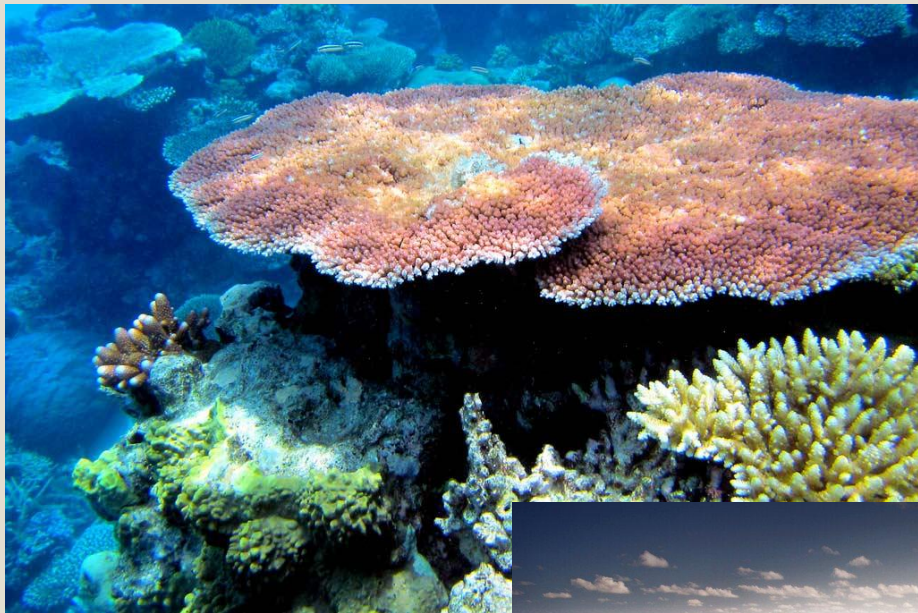

Большой Барьерный риф