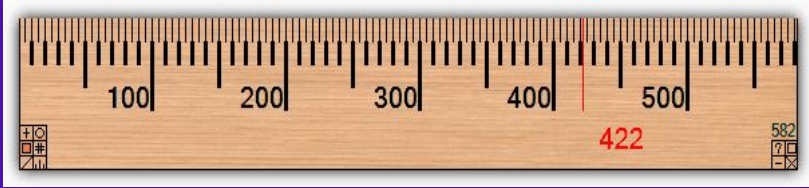

HAMMER

PLIERS

A survival tool has got...

KNIFE BLADE

SCREWDRIVER

BOTTLE OPENER

CAN OPENER

RULER