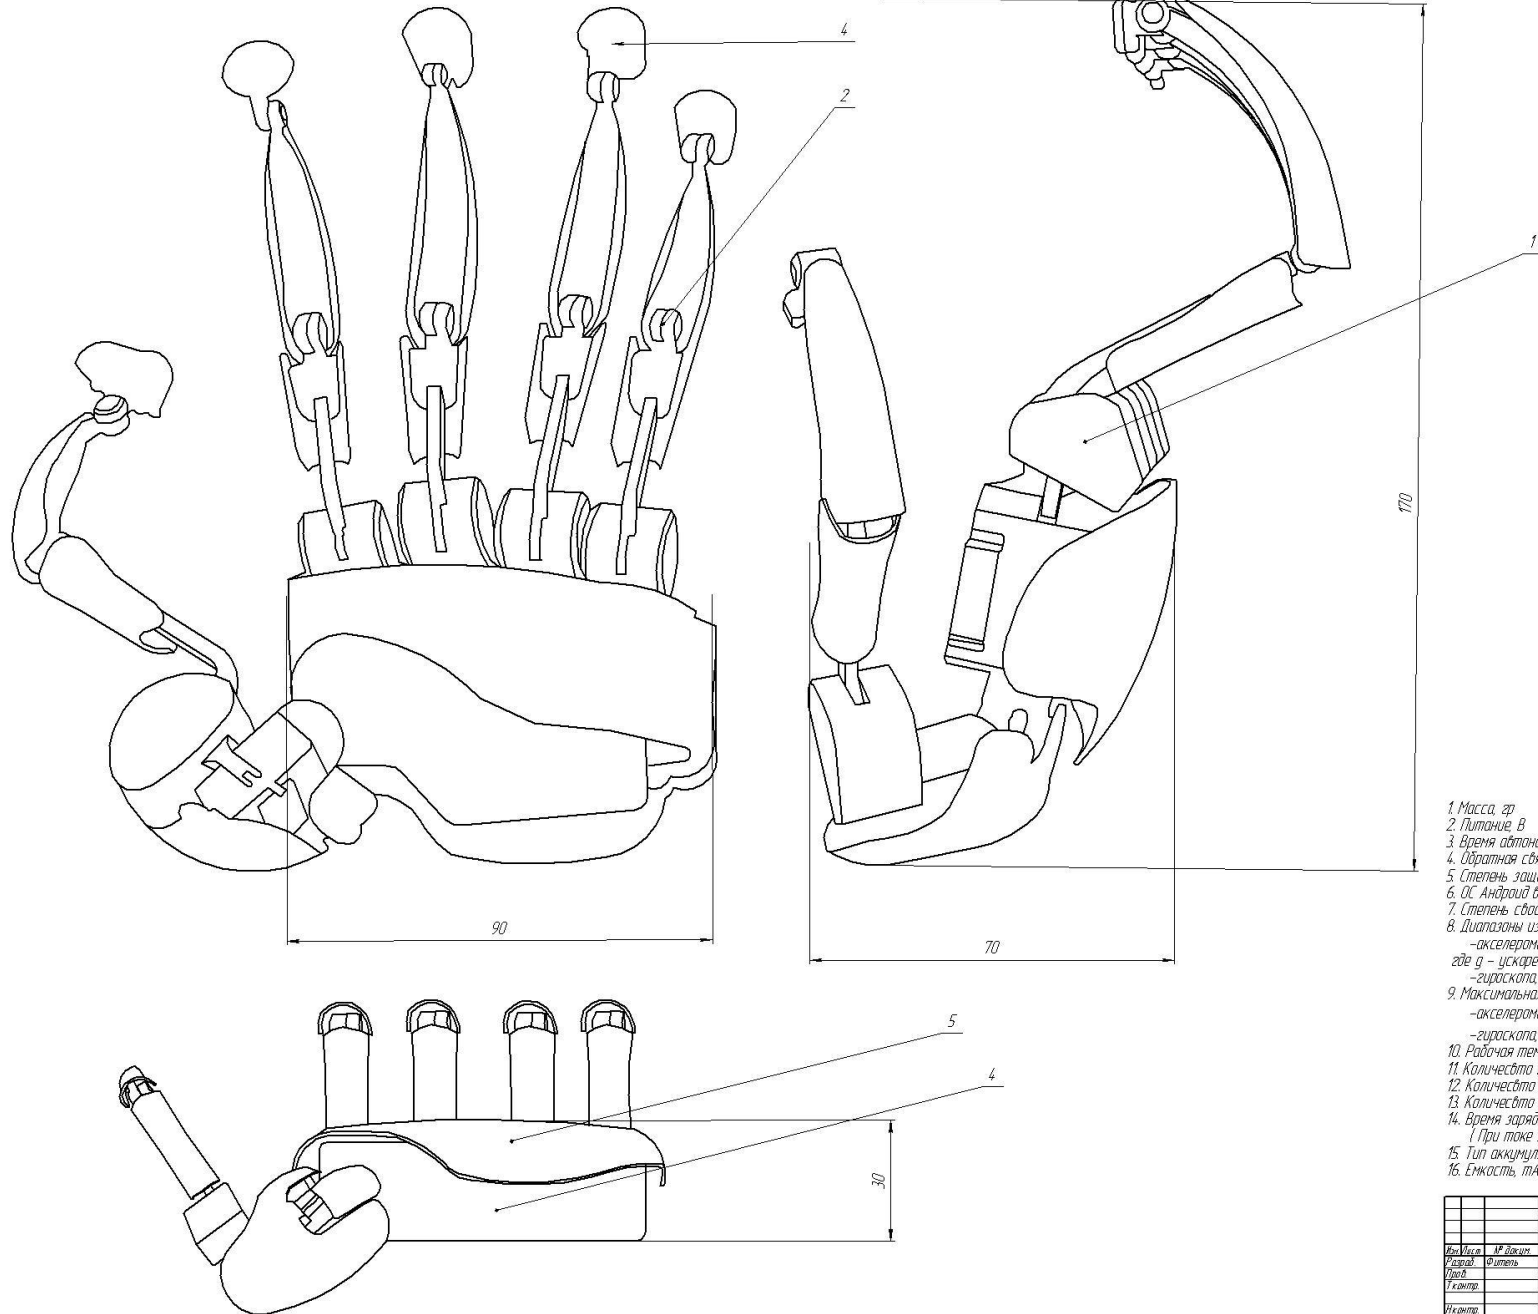

Лист 1 из 1

Лист 1 из 1

Технические характеристики

1. Масса, гр	150
2. Питание, В	3.7
3. Время автономной работы, ч	12
4. Обратная связь, мс	5
5. Степень защиты	IP58
6. ОС Android версии выше	8
7. Степень свободы	6
8. Диапазоны измерений:	
- акселерометра:	$\pm 2g, \pm 4g, \pm 8g, \pm 16g$
где g - ускорение свободного падения = 9.81 м/с^2	
- гироскопа, $^{\circ}/\text{с}$:	$\pm 2000, \pm 1000, \pm 500, \pm 250, \pm 125$
9. Максимальная чувствительность:	
- акселерометра, м/с^2:	$9.5 * 10^{-3}$
- гироскопа, $^{\circ}/\text{с}$:	$3.8 * 10^{-3}$
10. Рабочая температура, $^{\circ}\text{C}$:	$10 \dots 35$
11. Количество кнопок на одном устройстве	6
12. Количество микропаров на одном устройстве	6
13. Количество гироскопов-акселерометров	3
14. Время зарядки устройства	2 часа 36 минут
(При токе заряда в 1 Ампер)	
15. Тип аккумулятора	18650
16. Емкость, мА/ч	2700

Устройство виртуальной реальности				Лист	Риски	Уровень
Исполн.	И.И.И.	Лист	Вариант	Устройство виртуальной реальности	2-1	
Провер.	И.И.И.	Лист	Вариант	Общий вид	Лист	Всего
Утверд.	И.И.И.	Лист	Вариант			
Созд.	И.И.И.	Лист	Вариант