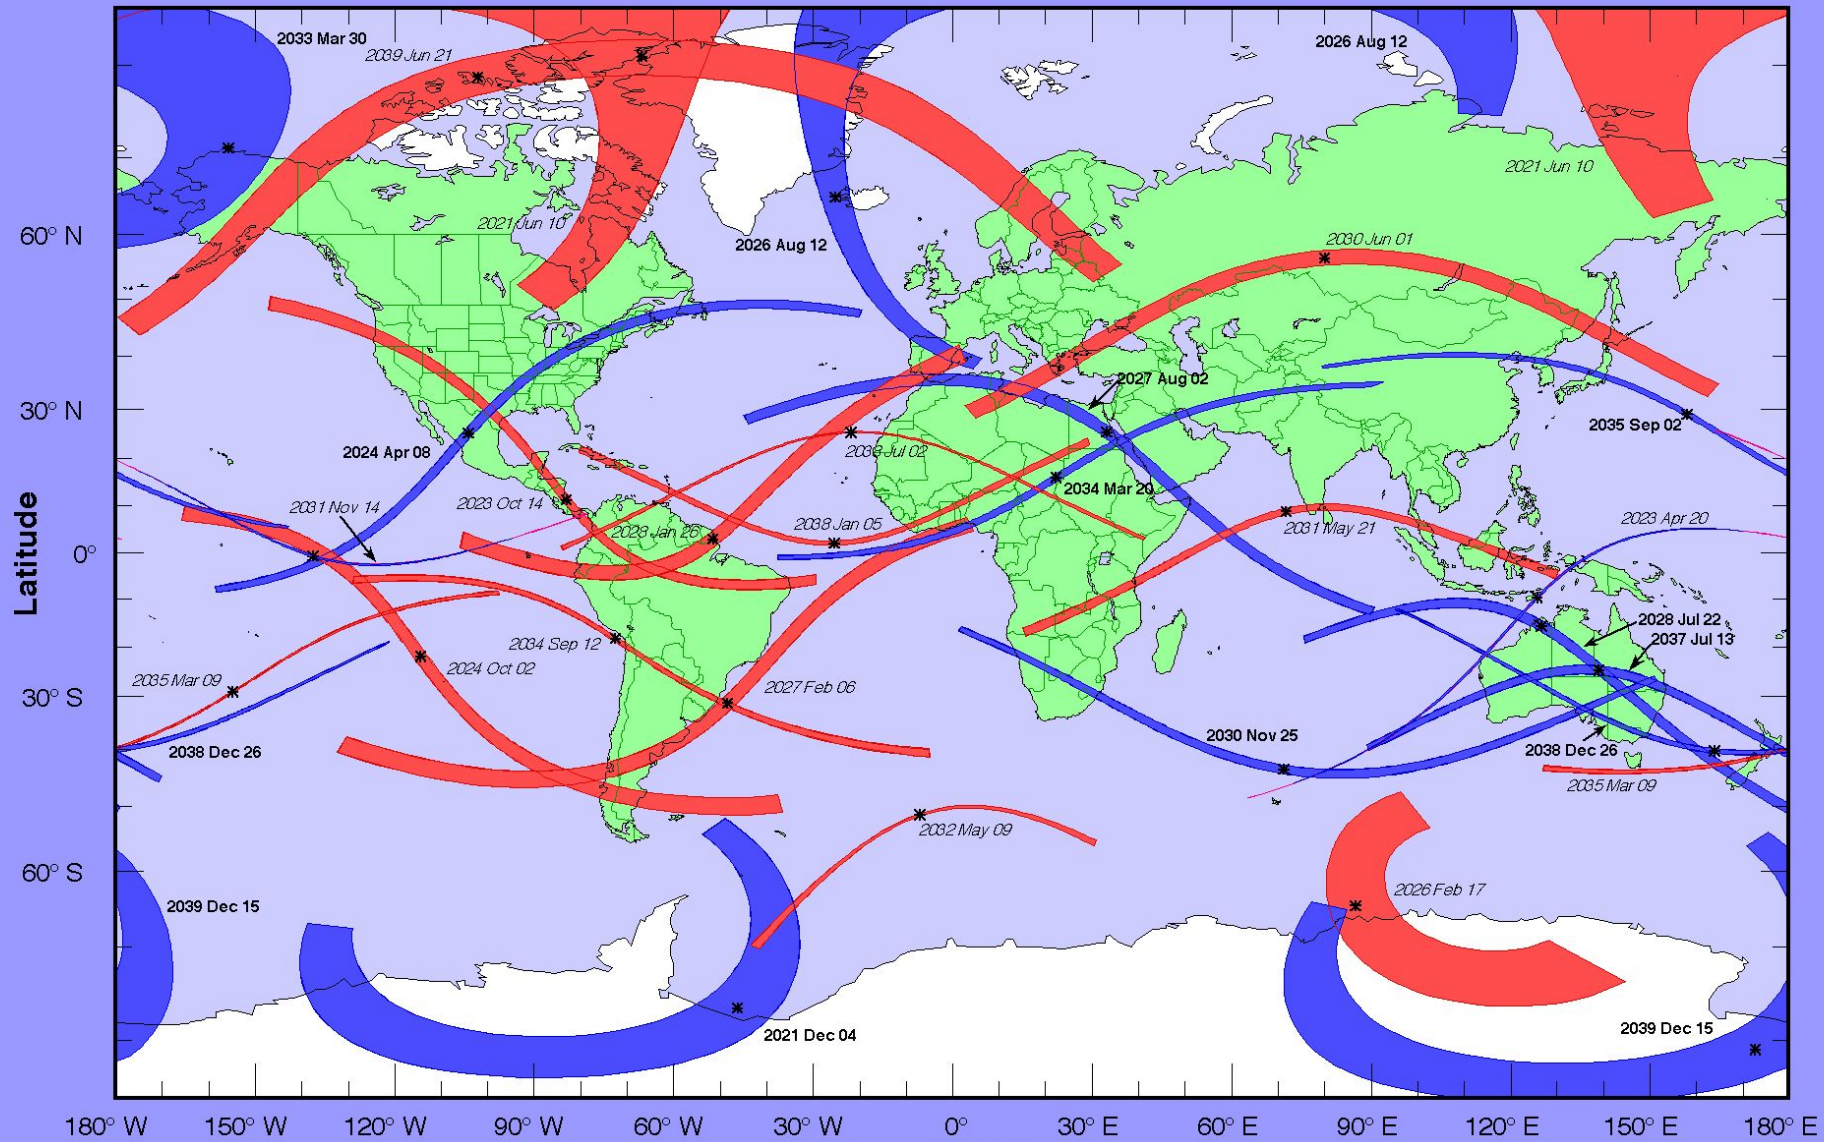

Orion

Rigel

Canis Minor
Procyon

Monoceros

Lepus

Mars

Leo

Sun

Crater

Pyxis

Puppis

IO

Antlia

Total and Annular Solar Eclipse Paths: 2001 – 2020

■ Total Eclipse
■ Annular Eclipse
■ Hybrid Eclipse

Total and Annular Solar Eclipse Paths: 2021 – 2040

- Total Eclipse
- Annular Eclipse
- Hybrid Eclipse