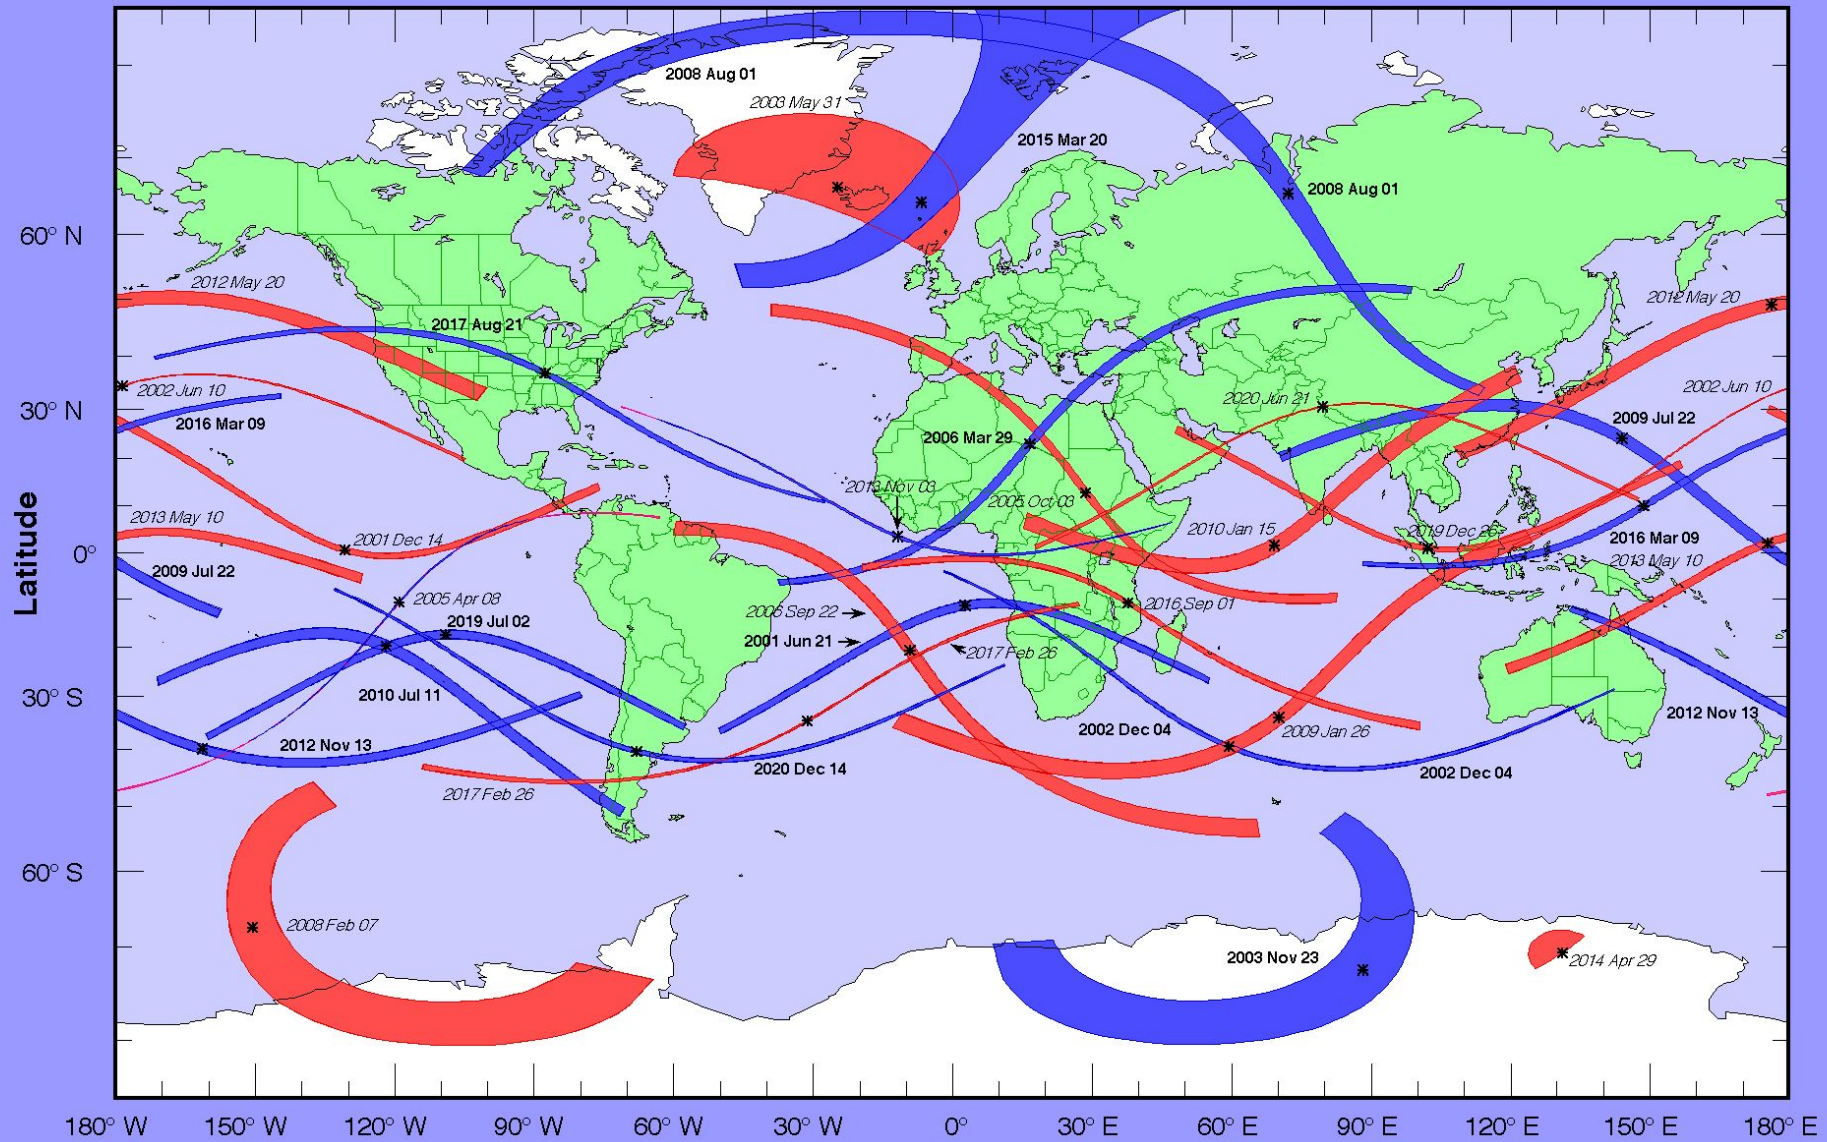

Crater

Pyxis

Puppis

IO

Antlia

Total and Annular Solar Eclipse Paths: 2001 – 2020

■ Total Eclipse
■ Annular Eclipse
■ Hybrid Eclipse

Total and Annular Solar Eclipse Paths: 2021 – 2040

- Total Eclipse
- Annular Eclipse
- Hybrid Eclipse