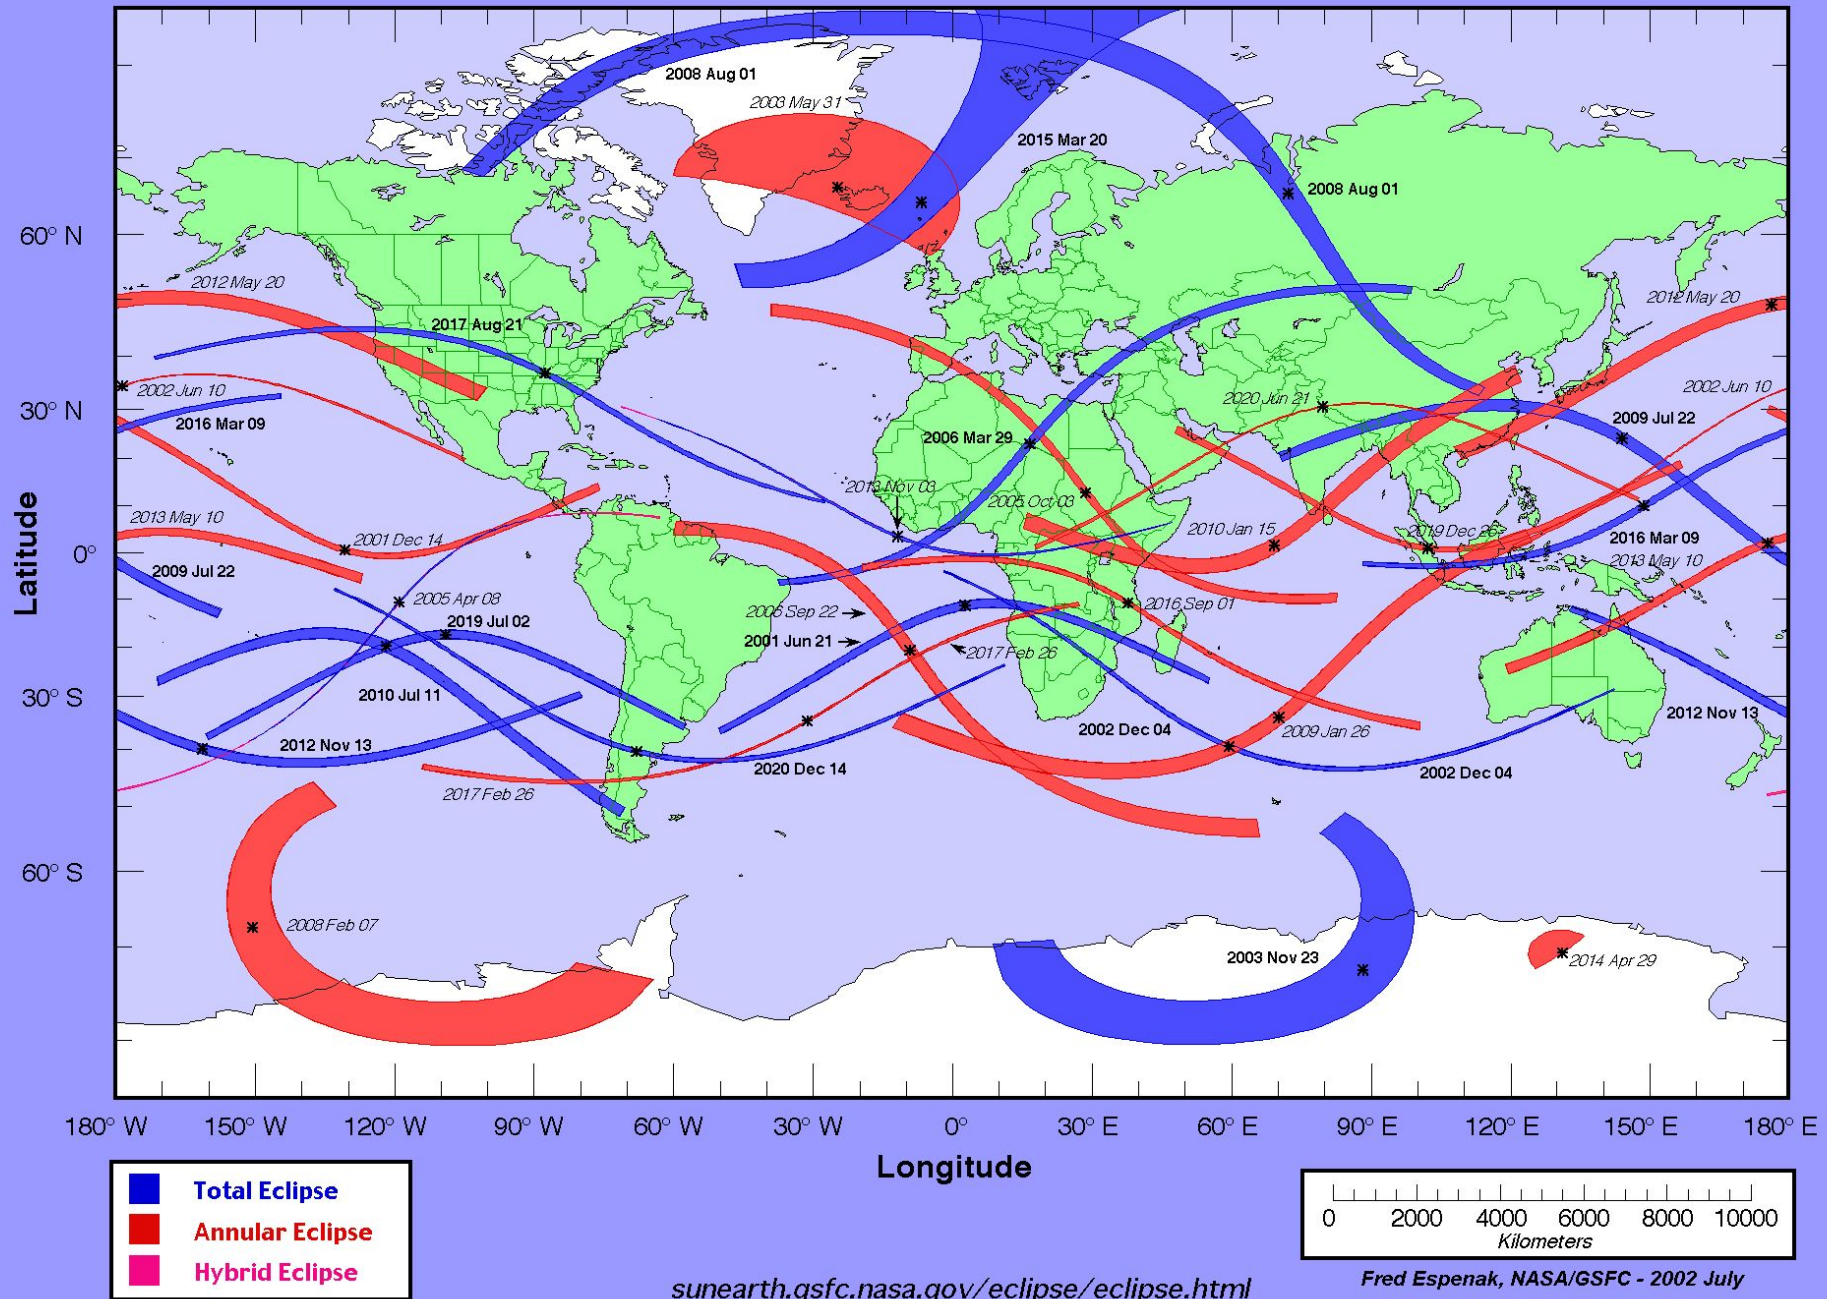

Venus

Cancer

Rigel

Canis Minor

Procyon

Monoceros

Mars

Lepus

Columba

B

Crater

Pyxis

Puppis

IO

Antlia

Total and Annular Solar Eclipse Paths: 2001 – 2020

Total and Annular Solar Eclipse Paths: 2021 – 2040