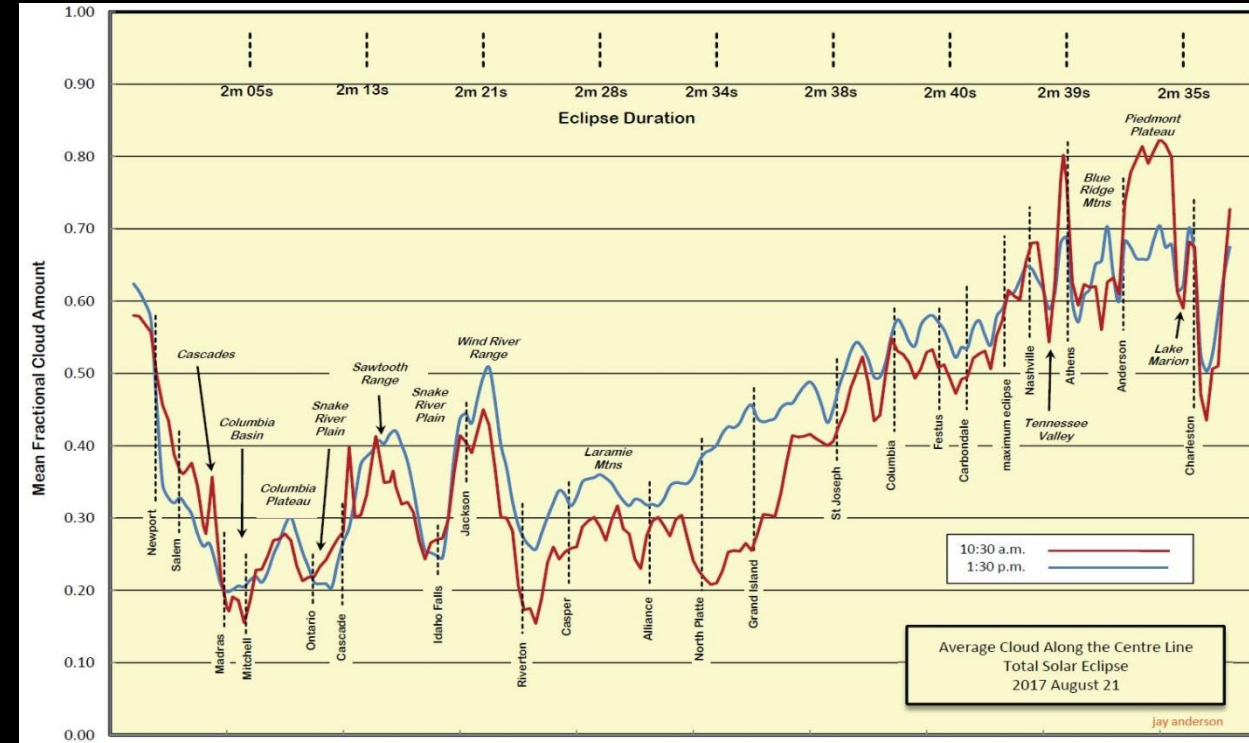

Учет климатических особенностей