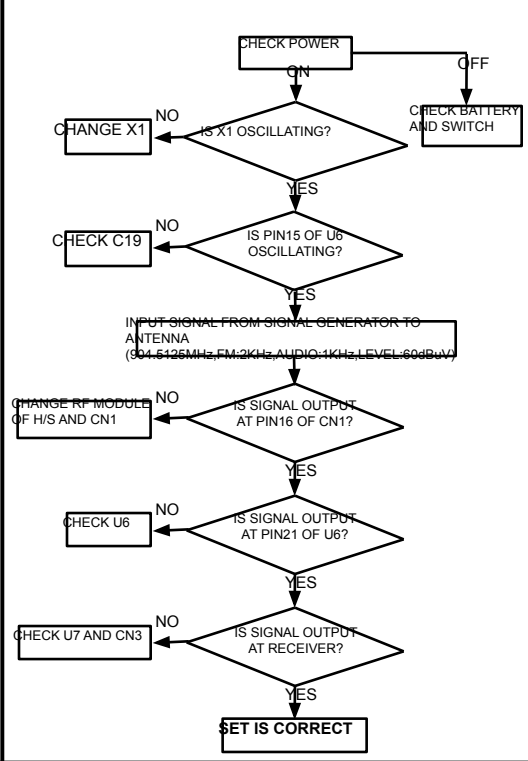

TROUBLESHOOTING GUIDE(H/S)

1. WHEN TRANSMISSION(TX) IS NOT OPERATED

2. WHEN RECEIVING(RX) IS NOT OPERATED

3. WHEN LCD IS NOT OPERATED

TROUBLESHOOTING GUIDE(B/S)

1. WHEN DIALING IS NOT OPERATED

2. WHEN RING IS NOT OPERATED

3. WHEN USER OGM IS NOT OPERATED

4. WHEN TRANSMISSION(TX) IS NOT OPERATED

5. WHEN RECEIVING(RX) IS NOT OPERATED