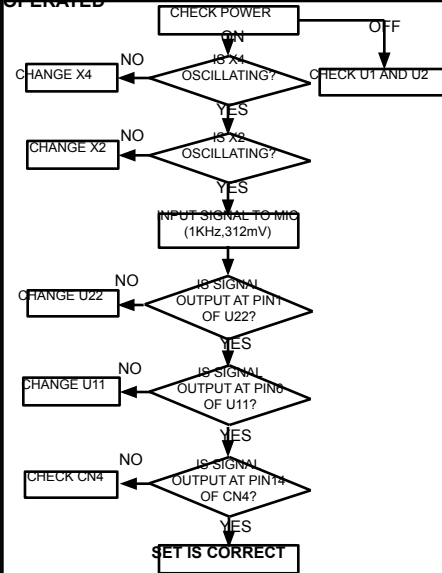

TROUBLESHOOTING GUIDE(H/S)

1. WHEN TRANSMISSION(TX) IS NOT OPERATED

2. WHEN RECEIVING(RX) IS NOT OPERATED

3. WHEN LCD IS NOT OPERATED

TROUBLESHOOTING GUIDE(B/S)

1. WHEN DIALING IS NOT OPERATED

2. WHEN RING IS NOT OPERATED

3. WHEN USER OGM IS NOT OPERATED

4. WHEN TRANSMISSION(TX) IS NOT OPERATED

5. WHEN RECEIVING(RX) IS NOT OPERATED