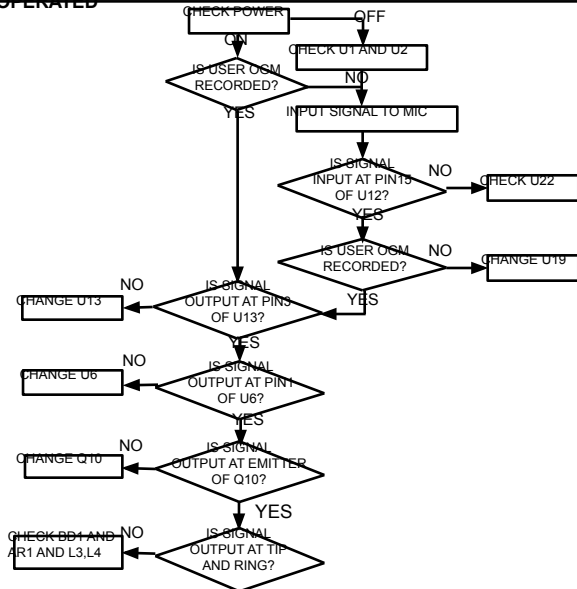

**TROUBLESHOOTING
GUIDE(H/S)**

1. WHEN TRANSMISSION(TX) IS NOT OPERATED

2. WHEN RECEIVING(RX) IS NOT OPERATED

3. WHEN LCD IS NOT OPERATED

TROUBLESHOOTING GUIDE(B/S)

1. WHEN DIALING IS NOT OPERATED

2. WHEN RING IS NOT OPERATED

3. WHEN USER OGM IS NOT OPERATED

4. WHEN TRANSMISSION(TX) IS NOT OPERATED

5. WHEN RECEIVING(RX) IS NOT OPERATED