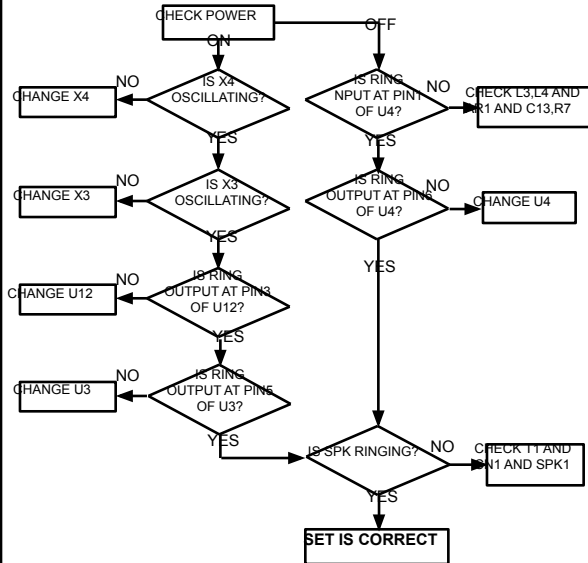

TROUBLESHOOTING GUIDE(H/S)

1. WHEN TRANSMISSION(TX) IS NOT OPERATED

2. WHEN RECEIVING(RX) IS NOT OPERATED

3. WHEN LCD IS NOT OPERATED

TROUBLESHOOTING GUIDE(B/S)

1. WHEN DIALING IS NOT OPERATED

2. WHEN RING IS NOT OPERATED

3. WHEN USER OGM IS NOT OPERATED

4. WHEN TRANSMISSION(TX) IS NOT OPERATED

5. WHEN RECEIVING(RX) IS NOT OPERATED