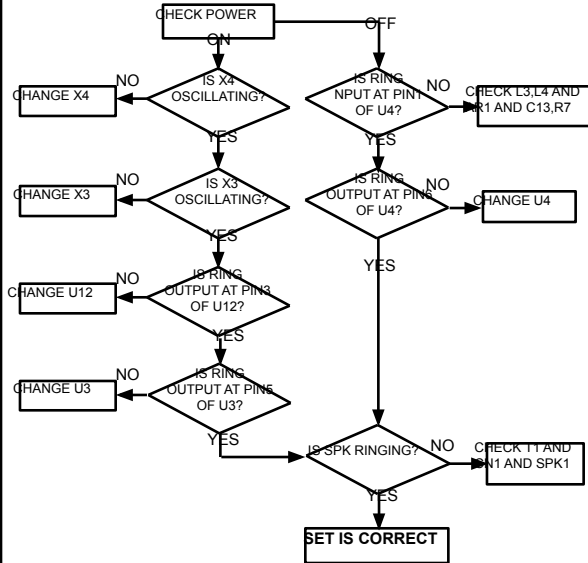

**TROUBLESHOOTING
GUIDE(H/S)**

1. WHEN TRANSMISSION(TX) IS NOT OPERATED

2. WHEN RECEIVING(RX) IS NOT OPERATED

3. WHEN LCD IS NOT OPERATED

TROUBLESHOOTING GUIDE(B/S)

1. WHEN DIALING IS NOT OPERATED

2. WHEN RING IS NOT OPERATED

3. WHEN USER OGM IS NOT OPERATED

4. WHEN TRANSMISSION(TX) IS NOT OPERATED

5. WHEN RECEIVING(RX) IS NOT OPERATED