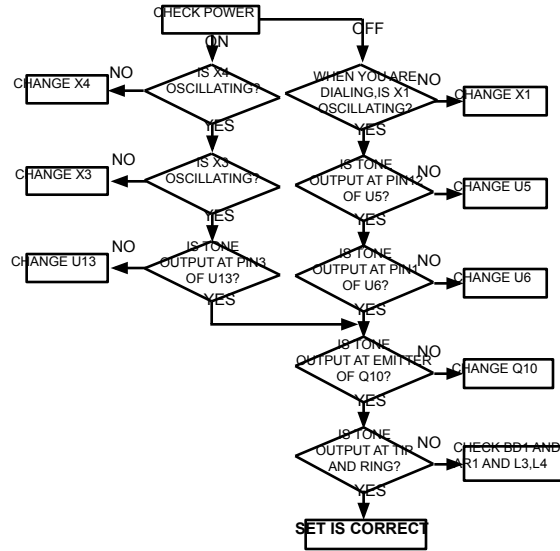

TROUBLESHOOTING GUIDE(H/S)

1. WHEN TRANSMISSION(TX) IS NOT OPERATED

2. WHEN RECEIVING(RX) IS NOT OPERATED

3. WHEN LCD IS NOT OPERATED

TROUBLESHOOTING GUIDE(B/S)

1. WHEN DIALING IS NOT OPERATED

2. WHEN RING IS NOT OPERATED

3. WHEN USER OGM IS NOT OPERATED

4. WHEN TRANSMISSION(TX) IS NOT OPERATED

5. WHEN RECEIVING(RX) IS NOT OPERATED