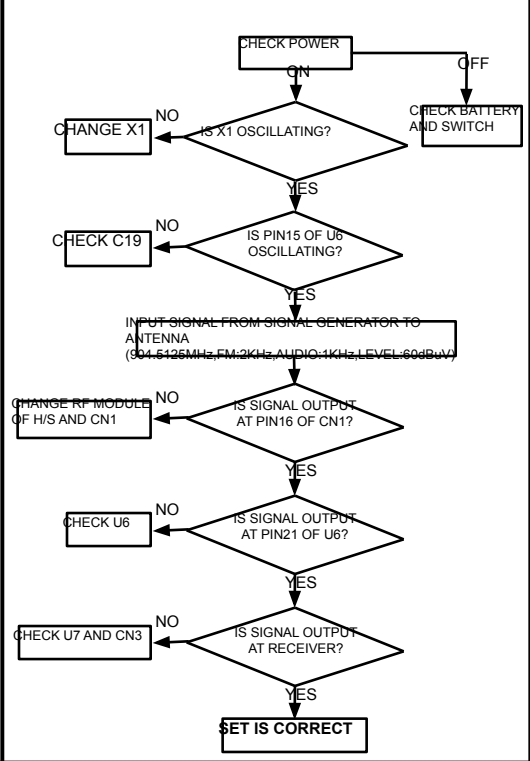

**TROUBLESHOOTING
GUIDE(H/S)**

1. WHEN TRANSMISSION(TX) IS NOT OPERATED

2. WHEN RECEIVING(RX) IS NOT OPERATED

3. WHEN LCD IS NOT OPERATED

TROUBLESHOOTING GUIDE(B/S)

1. WHEN DIALING IS NOT OPERATED

2. WHEN RING IS NOT OPERATED

3. WHEN USER OGM IS NOT OPERATED

4. WHEN TRANSMISSION(TX) IS NOT OPERATED

5. WHEN RECEIVING(RX) IS NOT OPERATED