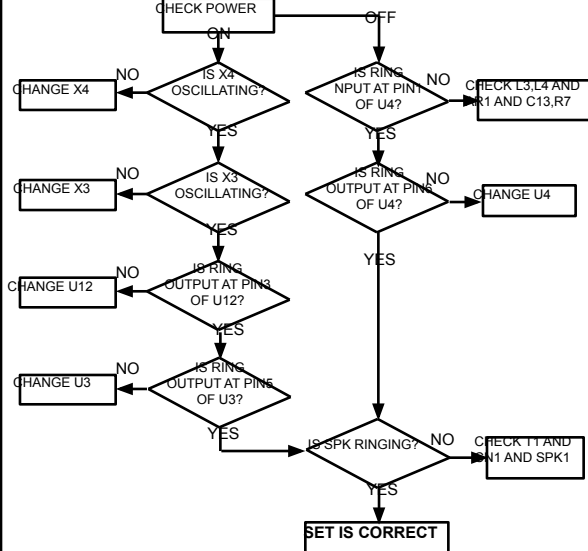

TROUBLESHOOTING GUIDE(H/S)

1. WHEN TRANSMISSION(TX) IS NOT OPERATED

2. WHEN RECEIVING(RX) IS NOT OPERATED

3. WHEN LCD IS NOT OPERATED

TROUBLESHOOTING GUIDE(B/S)

1. WHEN DIALING IS NOT OPERATED

2. WHEN RING IS NOT OPERATED

3. WHEN USER OGM IS NOT OPERATED

4. WHEN TRANSMISSION(TX) IS NOT OPERATED

5. WHEN RECEIVING(RX) IS NOT OPERATED