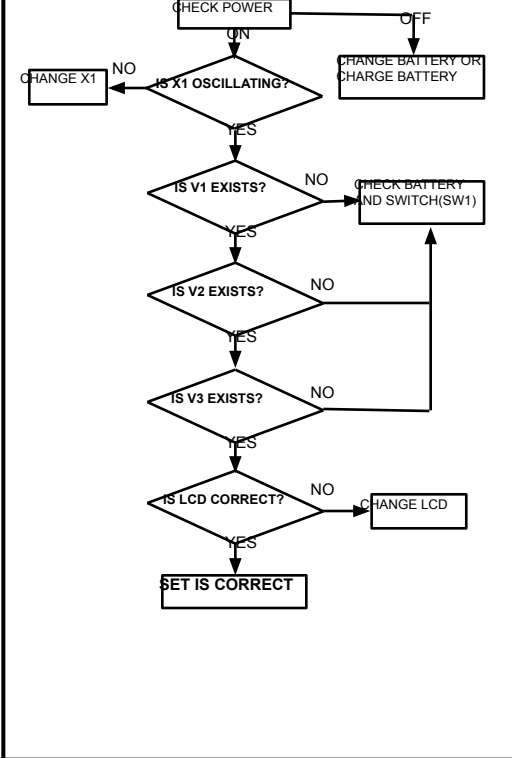

TROUBLESHOOTING GUIDE(H/S)

1. WHEN TRANSMISSION(TX) IS NOT OPERATED

2. WHEN RECEIVING(RX) IS NOT OPERATED

3. WHEN LCD IS NOT OPERATED

TROUBLESHOOTING GUIDE(B/S)

1. WHEN DIALING IS NOT OPERATED

2. WHEN RING IS NOT OPERATED

3. WHEN USER OGM IS NOT OPERATED

4. WHEN TRANSMISSION(TX) IS NOT OPERATED

5. WHEN RECEIVING(RX) IS NOT OPERATED