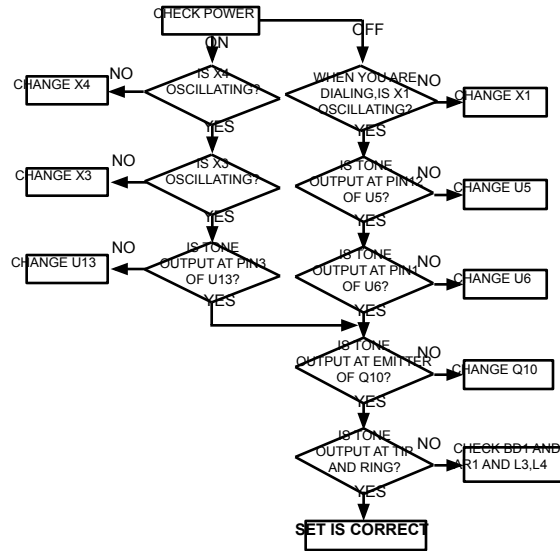

TROUBLESHOOTING GUIDE(H/S)

1. WHEN TRANSMISSION(TX) IS NOT OPERATED

2. WHEN RECEIVING(RX) IS NOT OPERATED

3. WHEN LCD IS NOT OPERATED

TROUBLESHOOTING GUIDE(B/S)

1. WHEN DIALING IS NOT OPERATED

2. WHEN RING IS NOT OPERATED

3. WHEN USER OGM IS NOT OPERATED

4. WHEN TRANSMISSION(TX) IS NOT OPERATED

5. WHEN RECEIVING(RX) IS NOT OPERATED