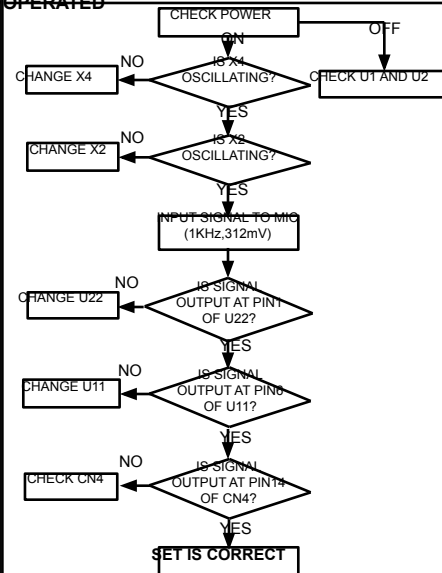

TROUBLESHOOTING GUIDE(H/S)

1. WHEN TRANSMISSION(TX) IS NOT OPERATED

2. WHEN RECEIVING(RX) IS NOT OPERATED

3. WHEN LCD IS NOT OPERATED

TROUBLESHOOTING GUIDE(B/S)

1. WHEN DIALING IS NOT OPERATED

2. WHEN RING IS NOT OPERATED

3. WHEN USER OGM IS NOT OPERATED

4. WHEN TRANSMISSION(TX) IS NOT OPERATED

5. WHEN RECEIVING(RX) IS NOT OPERATED