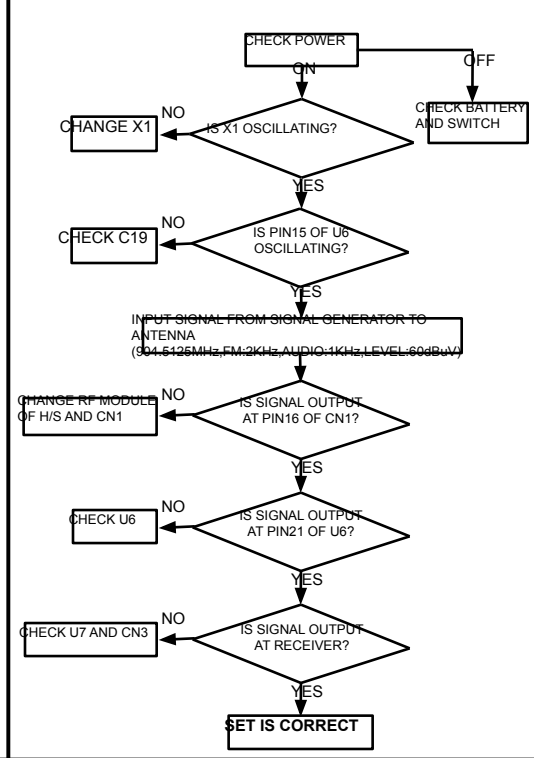

TROUBLESHOOTING GUIDE(H/S)

1. WHEN TRANSMISSION(TX) IS NOT OPERATED

2. WHEN RECEIVING(RX) IS NOT OPERATED

3. WHEN LCD IS NOT OPERATED

TROUBLESHOOTING GUIDE(B/S)

1. WHEN DIALING IS NOT OPERATED

2. WHEN RING IS NOT OPERATED

3. WHEN USER OGM IS NOT OPERATED

4. WHEN TRANSMISSION(TX) IS NOT OPERATED

5. WHEN RECEIVING(RX) IS NOT OPERATED