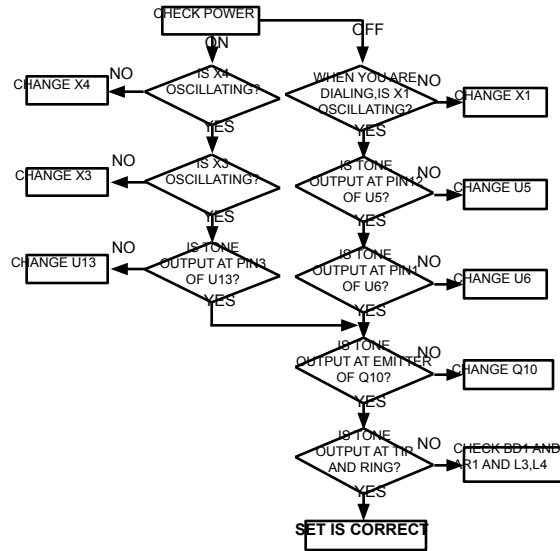

**TROUBLESHOOTING
GUIDE(H/S)**

1. WHEN TRANSMISSION(TX) IS NOT OPERATED

2. WHEN RECEIVING(RX) IS NOT OPERATED

3. WHEN LCD IS NOT OPERATED

TROUBLESHOOTING GUIDE(B/S)

1. WHEN DIALING IS NOT OPERATED

2. WHEN RING IS NOT OPERATED

3. WHEN USER OGM IS NOT OPERATED

4. WHEN TRANSMISSION(TX) IS NOT OPERATED

5. WHEN RECEIVING(RX) IS NOT OPERATED