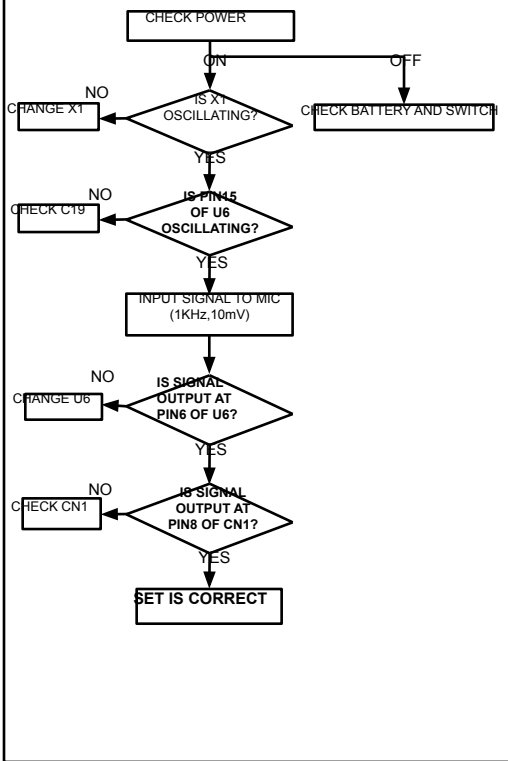

**TROUBLESHOOTING
GUIDE(H/S)**

1. WHEN TRANSMISSION(TX) IS NOT OPERATED

2. WHEN RECEIVING(RX) IS NOT OPERATED

3. WHEN LCD IS NOT OPERATED

TROUBLESHOOTING GUIDE(B/S)

1. WHEN DIALING IS NOT OPERATED

2. WHEN RING IS NOT OPERATED

3. WHEN USER OGM IS NOT OPERATED

4. WHEN TRANSMISSION(TX) IS NOT OPERATED

5. WHEN RECEIVING(RX) IS NOT OPERATED