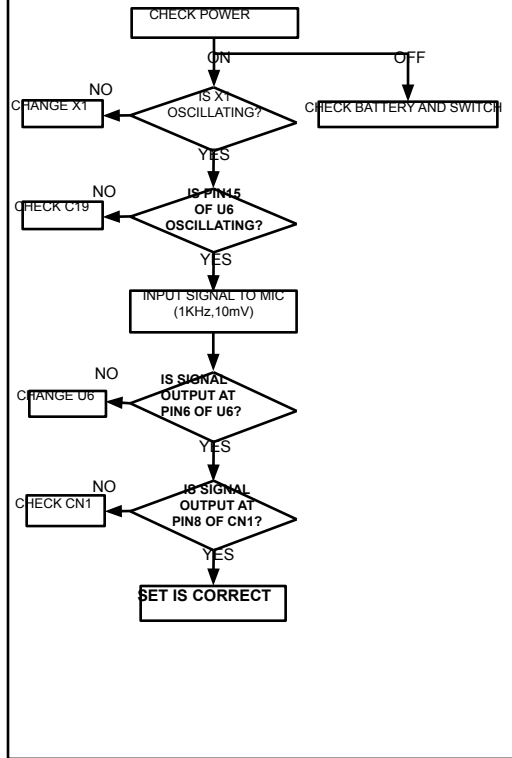

TROUBLESHOOTING GUIDE(H/S)

1. WHEN TRANSMISSION(TX) IS NOT OPERATED

2. WHEN RECEIVING(RX) IS NOT OPERATED

3. WHEN LCD IS NOT OPERATED

TROUBLESHOOTING GUIDE(B/S)

1. WHEN DIALING IS NOT OPERATED

2. WHEN RING IS NOT OPERATED

3. WHEN USER OGM IS NOT OPERATED

4. WHEN TRANSMISSION(TX) IS NOT OPERATED

5. WHEN RECEIVING(RX) IS NOT OPERATED