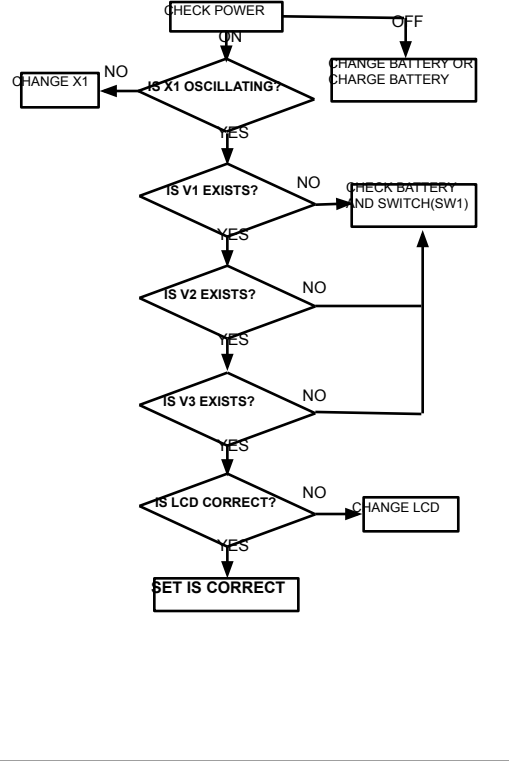

**TROUBLESHOOTING
GUIDE(H/S)**

1. WHEN TRANSMISSION(TX) IS NOT OPERATED

2. WHEN RECEIVING(RX) IS NOT OPERATED

3. WHEN LCD IS NOT OPERATED

TROUBLESHOOTING GUIDE(B/S)

1. WHEN DIALING IS NOT OPERATED

2. WHEN RING IS NOT OPERATED

3. WHEN USER OGM IS NOT OPERATED

4. WHEN TRANSMISSION(TX) IS NOT OPERATED

5. WHEN RECEIVING(RX) IS NOT OPERATED