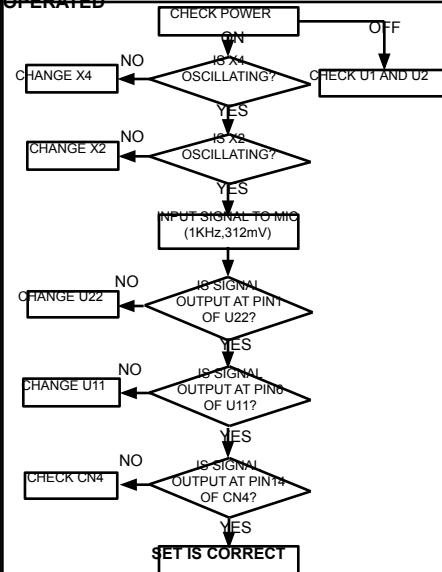

**TROUBLESHOOTING
GUIDE(H/S)**

1. WHEN TRANSMISSION(TX) IS NOT OPERATED

2. WHEN RECEIVING(RX) IS NOT OPERATED

3. WHEN LCD IS NOT OPERATED

TROUBLESHOOTING GUIDE(B/S)

1. WHEN DIALING IS NOT OPERATED

2. WHEN RING IS NOT OPERATED

3. WHEN USER OGM IS NOT OPERATED

4. WHEN TRANSMISSION(TX) IS NOT OPERATED

5. WHEN RECEIVING(RX) IS NOT OPERATED