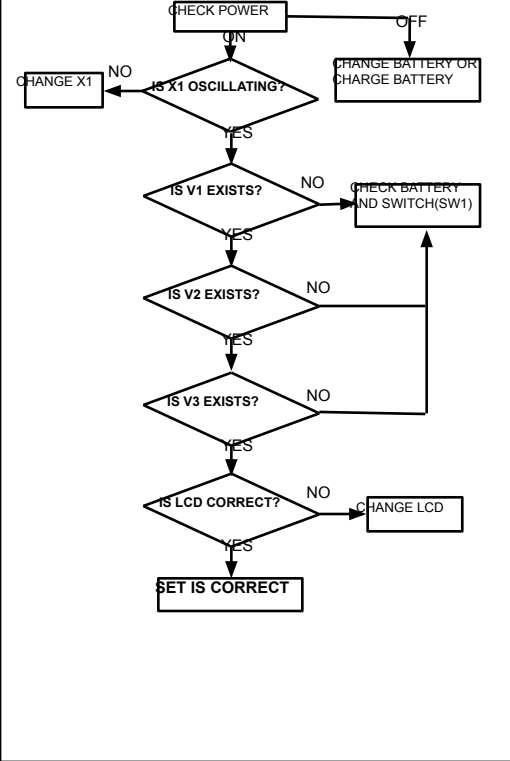

TROUBLESHOOTING GUIDE(H/S)

1. WHEN TRANSMISSION(TX) IS NOT OPERATED

2. WHEN RECEIVING(RX) IS NOT OPERATED

3. WHEN LCD IS NOT OPERATED

TROUBLESHOOTING GUIDE(B/S)

1. WHEN DIALING IS NOT OPERATED

2. WHEN RING IS NOT OPERATED

3. WHEN USER OGM IS NOT OPERATED

4. WHEN TRANSMISSION(TX) IS NOT OPERATED

5. WHEN RECEIVING(RX) IS NOT OPERATED