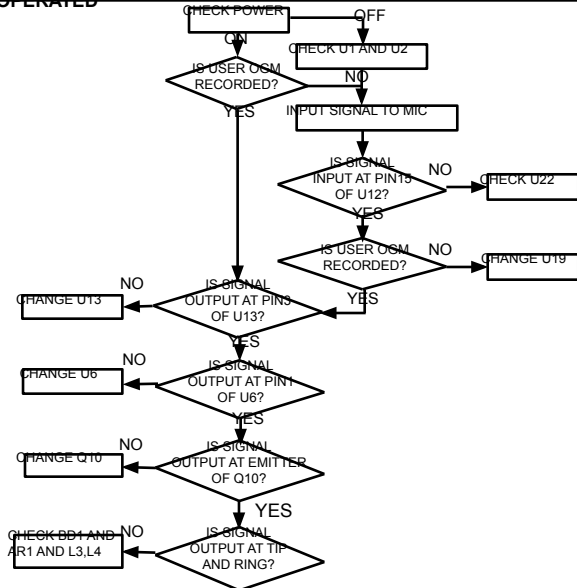

TROUBLESHOOTING GUIDE(H/S)

1. WHEN TRANSMISSION(TX) IS NOT OPERATED

2. WHEN RECEIVING(RX) IS NOT OPERATED

3. WHEN LCD IS NOT OPERATED

TROUBLESHOOTING GUIDE(B/S)

1. WHEN DIALING IS NOT OPERATED

2. WHEN RING IS NOT OPERATED

3. WHEN USER OGM IS NOT OPERATED

4. WHEN TRANSMISSION(TX) IS NOT OPERATED

5. WHEN RECEIVING(RX) IS NOT OPERATED