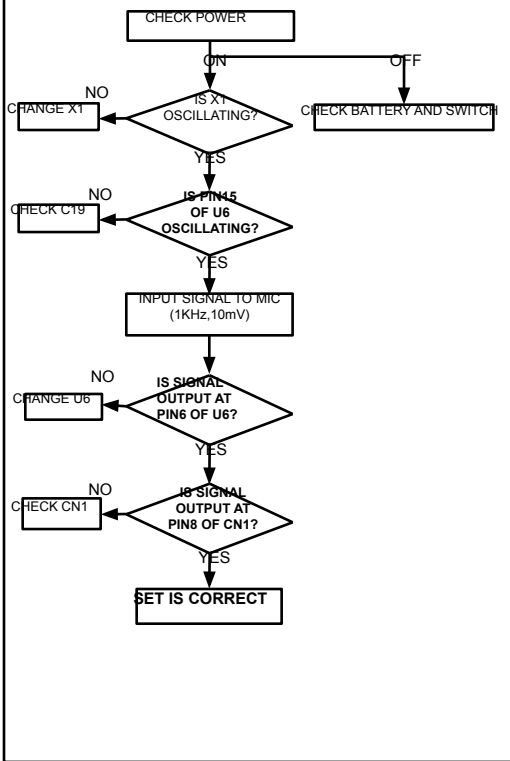

TROUBLESHOOTING GUIDE(H/S)

1. WHEN TRANSMISSION(TX) IS NOT OPERATED

2. WHEN RECEIVING(RX) IS NOT OPERATED

3. WHEN LCD IS NOT OPERATED

TROUBLESHOOTING GUIDE(B/S)

1. WHEN DIALING IS NOT OPERATED

2. WHEN RING IS NOT OPERATED

3. WHEN USER OGM IS NOT OPERATED

4. WHEN TRANSMISSION(TX) IS NOT OPERATED

5. WHEN RECEIVING(RX) IS NOT OPERATED