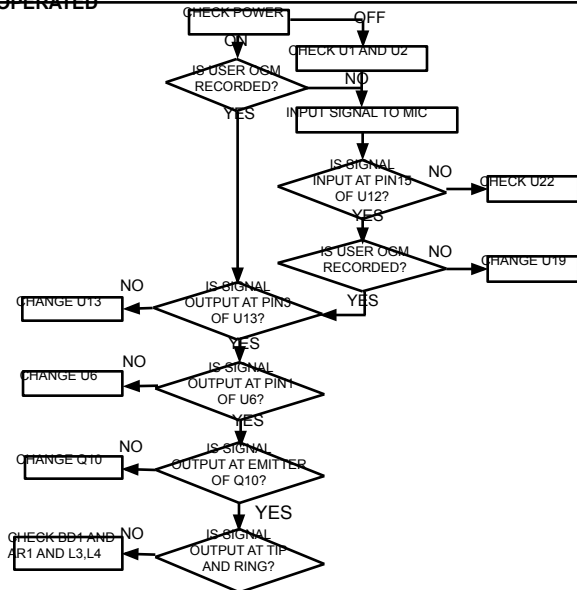

TROUBLESHOOTING GUIDE(H/S)

1. WHEN TRANSMISSION(TX) IS NOT OPERATED

2. WHEN RECEIVING(RX) IS NOT OPERATED

3. WHEN LCD IS NOT OPERATED

TROUBLESHOOTING GUIDE(B/S)

1. WHEN DIALING IS NOT OPERATED

2. WHEN RING IS NOT OPERATED

3. WHEN USER OGM IS NOT OPERATED

4. WHEN TRANSMISSION(TX) IS NOT OPERATED

5. WHEN RECEIVING(RX) IS NOT OPERATED