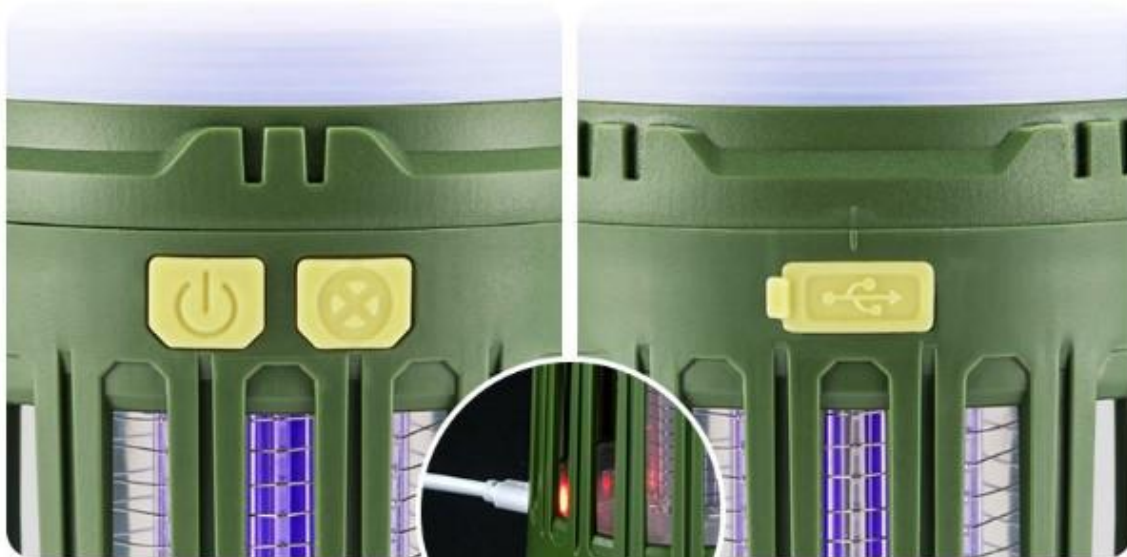

NatureHike

Фонарь антимоскитный

Double control switch

On the left is the lighting adjustment switch, on the right is the mosquito lamp switch

USB charging interface

Support charging treasure, laptop car USB, USB socket, etc.

Transverse Test

Longitudinal Test

Набор посуды 15T401-6

Набор посуды 18t018-g

4 in 1 Pot Set

Take the kitchen
in the backpack

Anywhere any time
when you are in the outdoors
give you more support in the cooking

All New Upgraded

Термос 19sj010

Складная канистра 14s002-t

Сумка на пояс 18b300-b

Сидушка 20рj025

Самонадувающийся коврик 15q002-d

Product details

Самонадувающаяся подушка 17a001-I