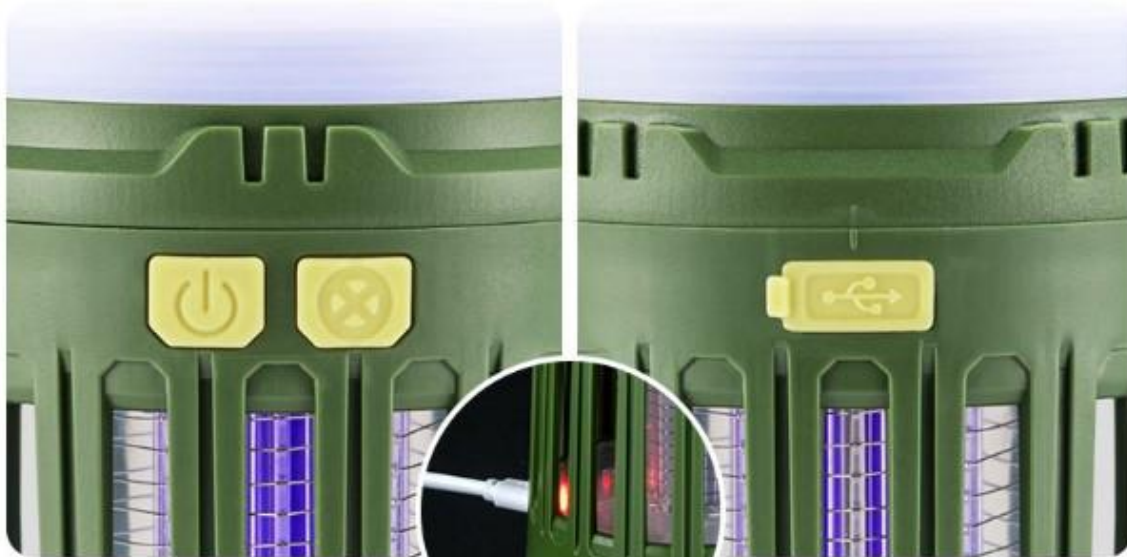

NatureHike

Фонарь антимоскитный

Double control switch

On the left is the lighting adjustment switch, on the right is the mosquito lamp switch

USB charging interface

Support charging treasure, laptop car USB, USB socket, etc.

Transverse Test

Longitudinal Test

Набор посуды 15T401-6

Набор посуды 18t018-g

4 in 1 Pot Set

Take the kitchen
in the backpack

Anywhere any time
when you are in the outdoors
give you more support in the cooking

All New Upgraded

Термос 19sj010

Складная канистра 14s002-t

Сумка на пояс 18b300-b

Сидушка 20рj025

Самонадувающийся коврик 15q002-d

Product details

Самонадувающаяся подушка 17a001-I