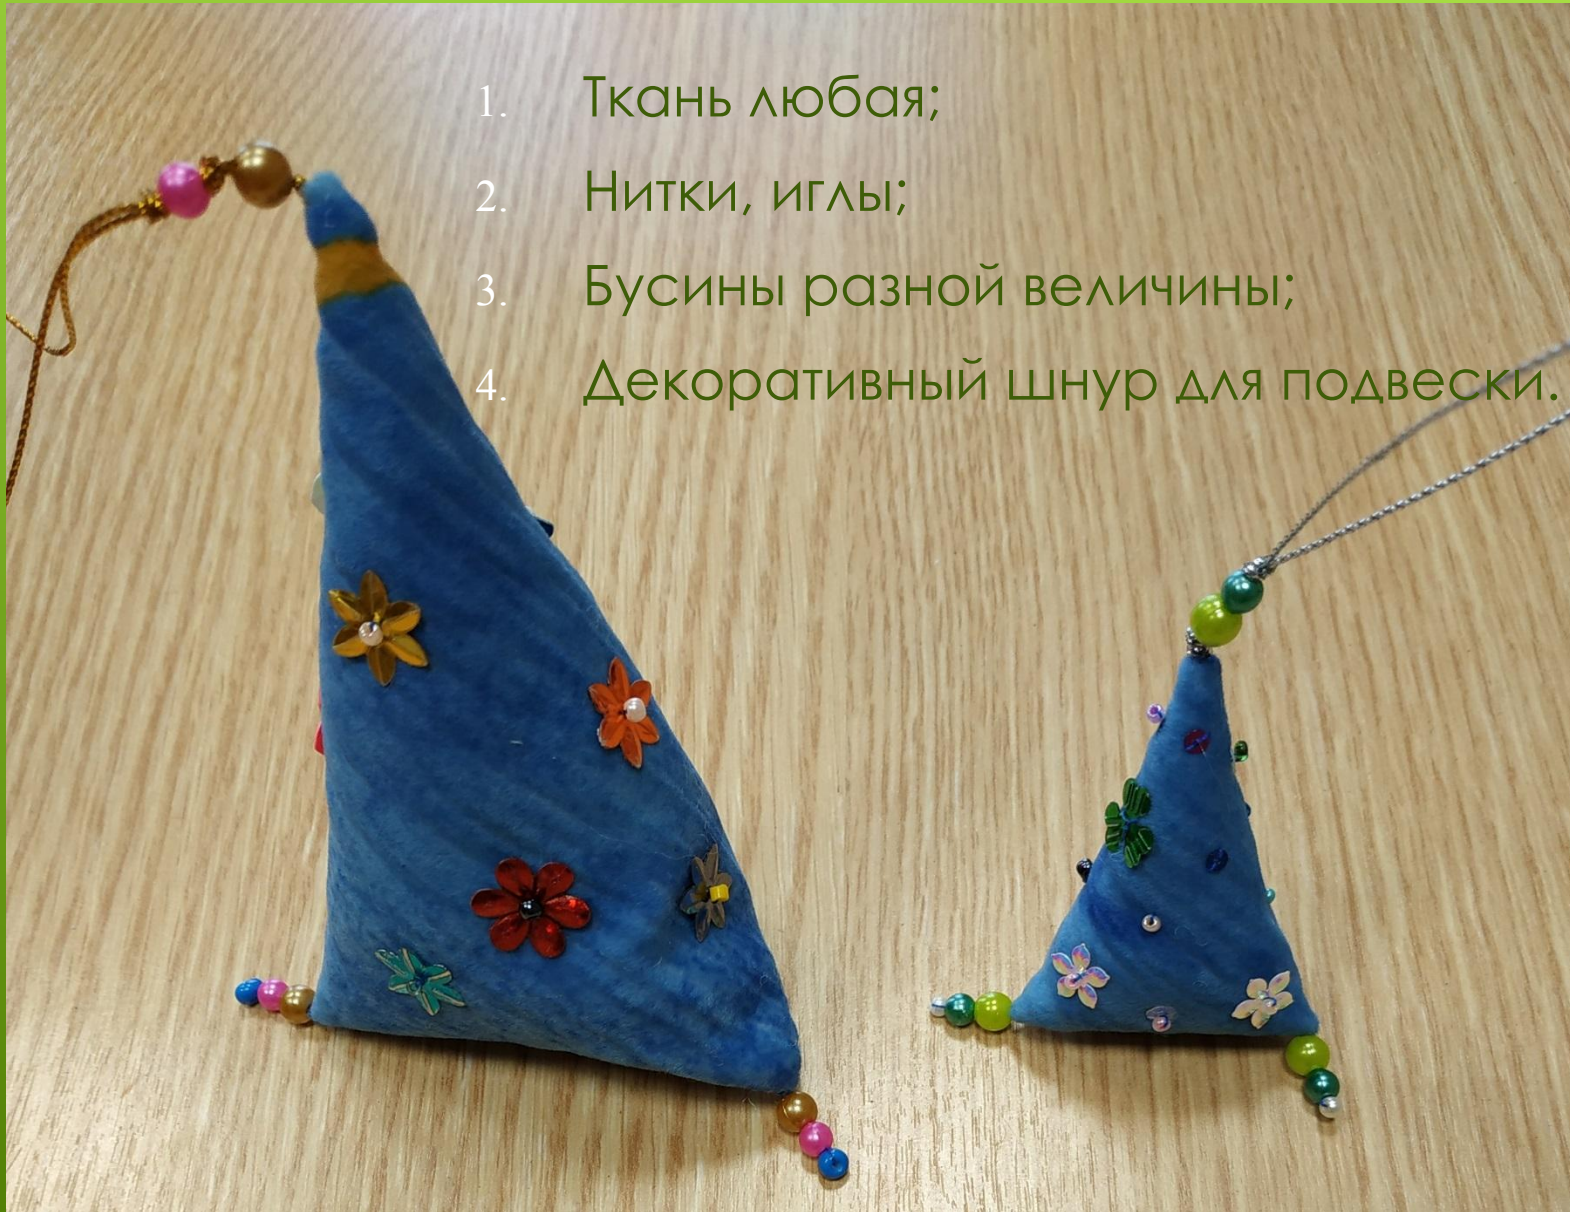

МАТЕРИАЛЫ ДЛЯ РАБОТЫ

1. Ткань любая;
2. Нитки, иглы;
3. Бусины разной величины;
4. Декоративный шнур для подвески.