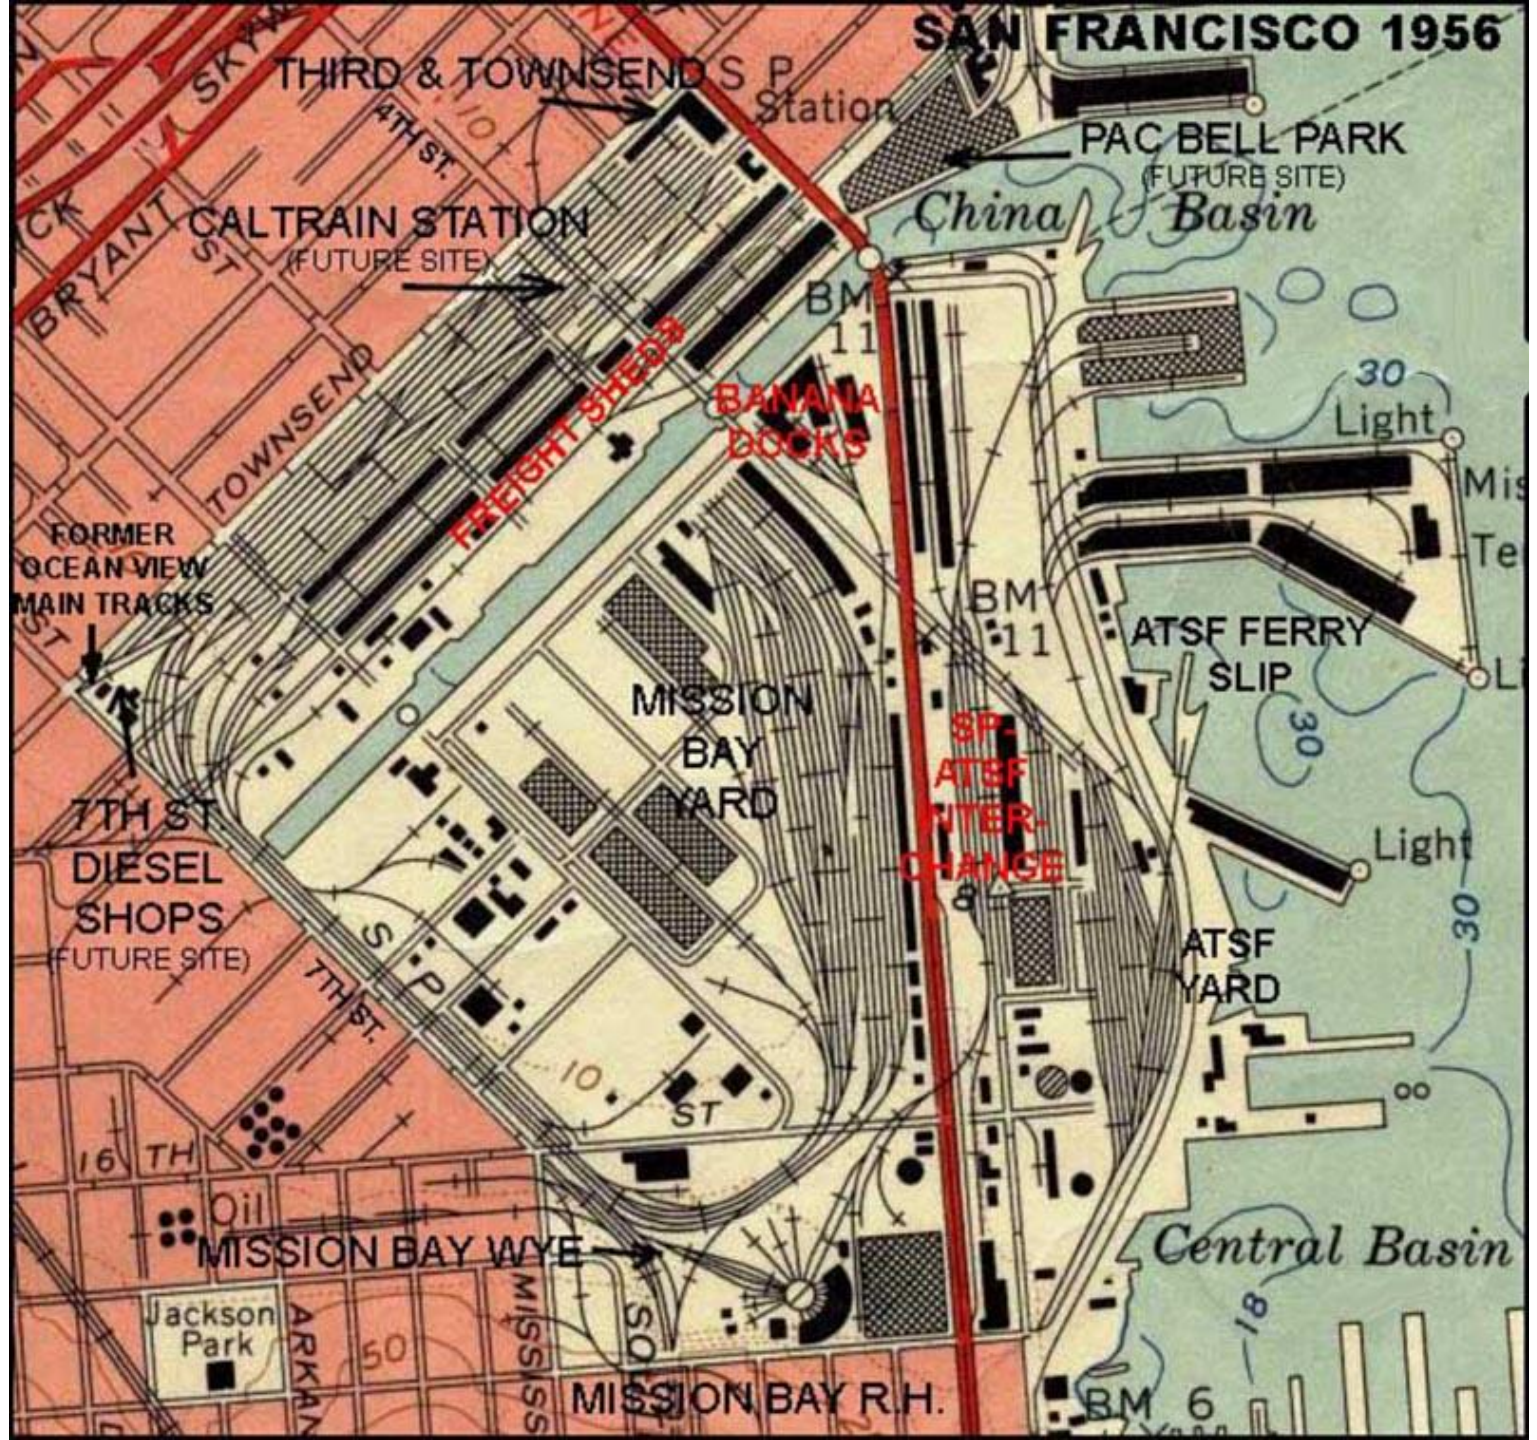

Rue

Jack Kerouac

1922 - 1969

JACK
KEROUAC
SAN FRANCISCO BLUES

p e n g u i n 6 0 s

SAN FRANCISCO 1956

THIRD & TOWNSEND S P Station

CALTRAIN STATION
(FUTURE SITE)

PAC BELL PARK
(FUTURE SITE)

China Basin

FREIGHT SHED

BANANA
DOCKS

FORMER
OCEAN VIEW
MAIN TRACKS

MISSION
BAY
YARD

ATSF FERRY
SLIP

7TH ST
DIESEL
SHOPS
(FUTURE SITE)