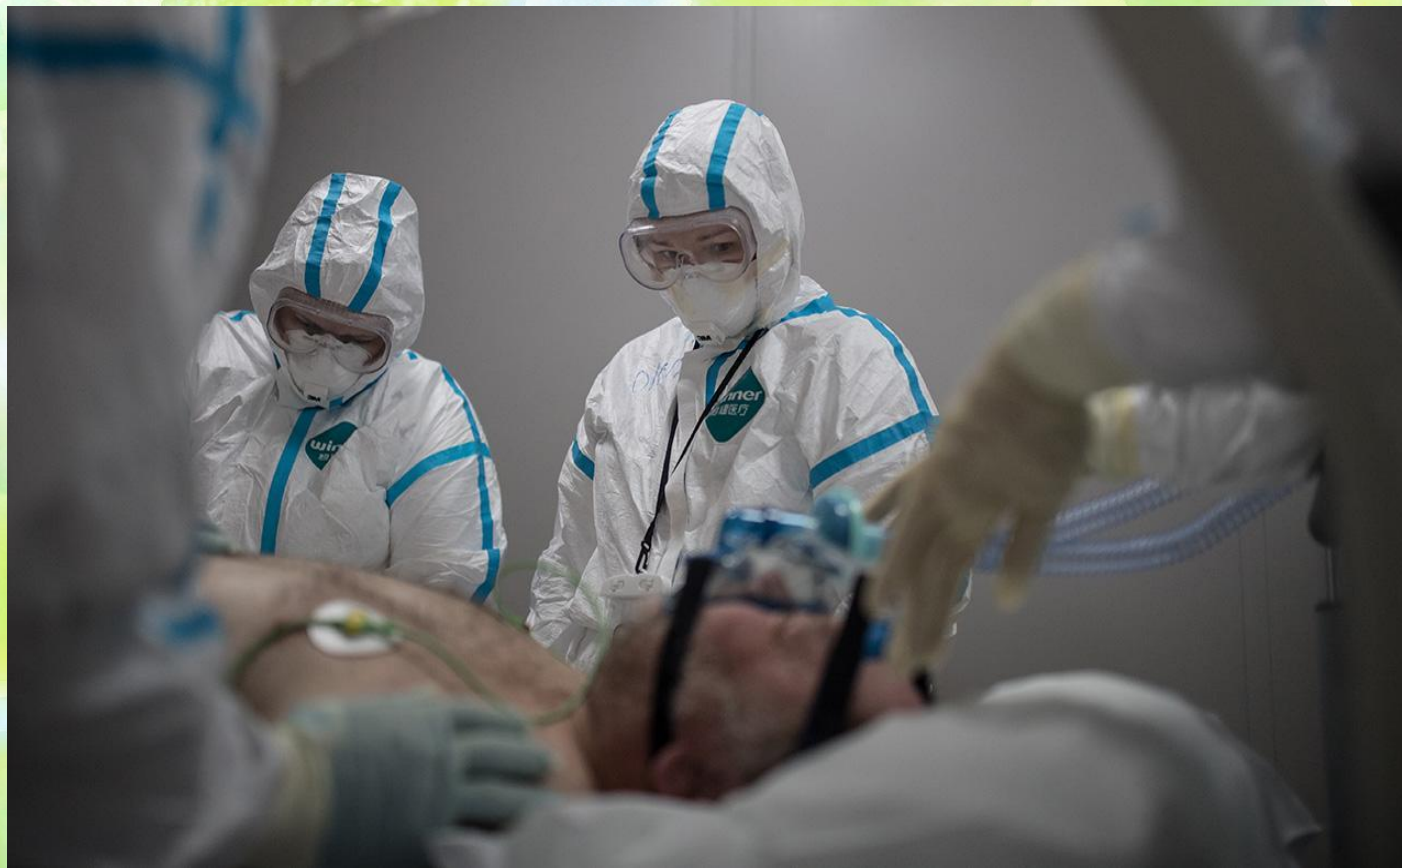

#Спасибо врачам