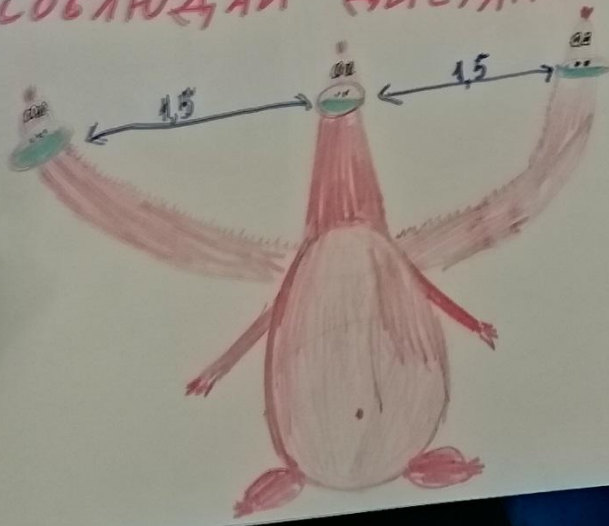

The background features a soft-focus, bokeh-style image of numerous butterflies in shades of light blue and pale green, interspersed with large, translucent green leaves. The overall color palette is bright and airy, with a light blue gradient at the top and bottom edges.

Скажите вашим
знакомым **медикам**
СПАСИБО!

#СпасибоВрачам

A woman with red hair, wearing a light blue surgical mask and black gloves, is holding a white sign. She is looking directly at the camera. The background is a plain, light-colored wall.

#Спасибо
Врачам!!!

СПАСИБО ВРАЧАМ

ДОБАЙ
ПОСВЕЩЕНИЯ

СОБЛЮДАЙ ДИСТАНЦИЮ

#Спасибо врачам

ПРИ ПОЖАРЕ ЗВОНИ
101-112

#СпасибоВрачам

МЕРЫ ПРОФИЛАКТИКИ КОРОНАВИРУСА COVID-2019

#СпасибоВрачам

**ВАЖНО!
ПРИВИВКИ**

БЕСПЛАТНО ДЛЯ ГРАЖДАН РОССИИ

A woman with short, light-colored hair, wearing a red long-sleeved shirt, is holding a white rectangular sign. The sign has black text in Russian. The background consists of white vertical blinds. The entire image is framed by a decorative border with green and yellow floral patterns on a light blue background.