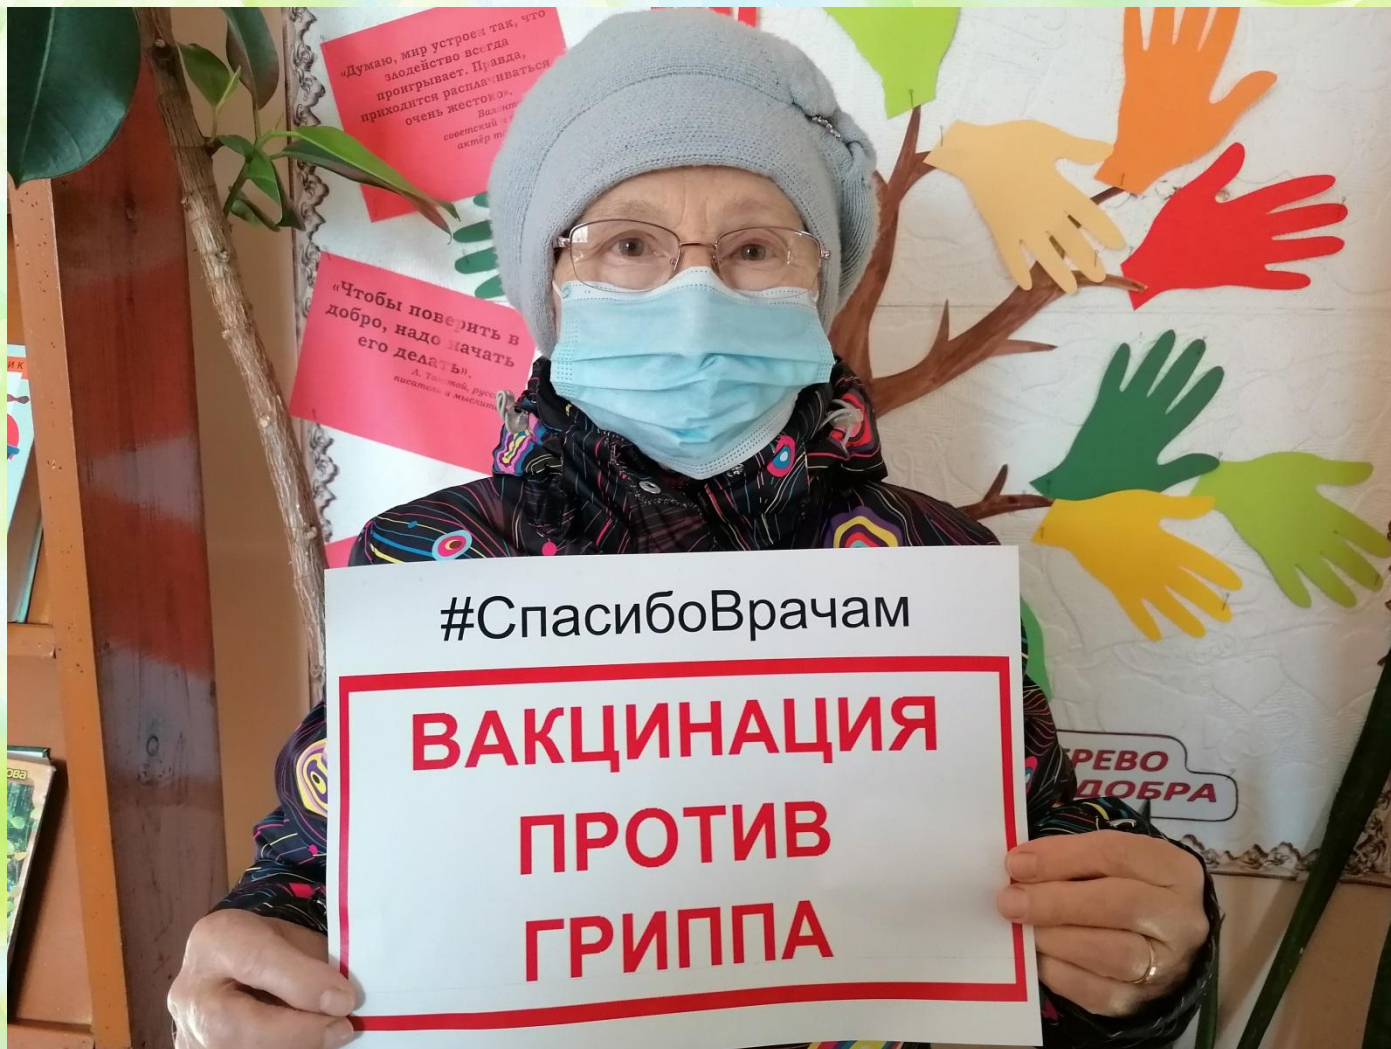

The background features a soft-focus, bokeh-style image of numerous butterflies in shades of light blue and pale green, interspersed with large, translucent green leaves. The overall color palette is bright and airy, with a light blue gradient at the top and bottom edges.

#СпасибоВрачам

ГОСУДАРСТВЕННОЕ
БЮДЖЕТНОЕ
УЧРЕЖДЕНИЕ
ЗДРАВООХРАНЕНИЯ
ПЕРМСКОГО КРАЯ
(ГБУЗ ПК)

**ВЕРЕЩАГИНСКАЯ
ЦЕНТРАЛЬНАЯ
РАЙОННАЯ
БОЛЬНИЦА**

#СпасибоВрачам

#Спасибо врачам
❤️

A woman with dark hair, wearing a white shirt with pink polka dots, is holding a white sign. She is looking directly at the camera with a neutral expression. The background shows a window with blinds and a light-colored wall.

Скажите вашим
знакомым **медикам**
СПАСИБО!

#СпасибоВрачам

A woman with red hair, wearing a light blue surgical mask and black gloves, is holding a white sign. She is looking directly at the camera. The background is a plain, light-colored wall.

#СпасибоВрачам

**ВАЖНО!
ПРИВИВКИ**

БЕСПЛАТНО ДЛЯ ГРАЖДАН РОССИИ

A woman with short, light-colored hair, wearing a red long-sleeved shirt, is holding a white rectangular sign. The sign has black text in Russian. The background consists of white vertical blinds. The entire image is framed by a decorative border with green and yellow floral patterns on a light blue background.