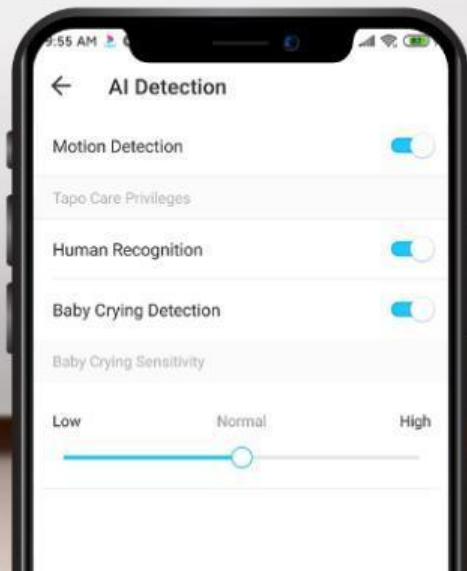

ИИ-обнаружение

Baby Crying and Person Detection

Optimized, Intelligent Detection for Your Home and Family

Receive real-time alerts when your baby starts crying or when people come into your camera's view. Customize AI detection to prevent false alerts, like those triggered by movement from your pets. Monitor your baby even when you're not in the room and receive prompt notifications if they start crying.

*Tapo Care is always getting smarter. More AI detection functions (pet detection, vehicle detection, and more) are coming soon!