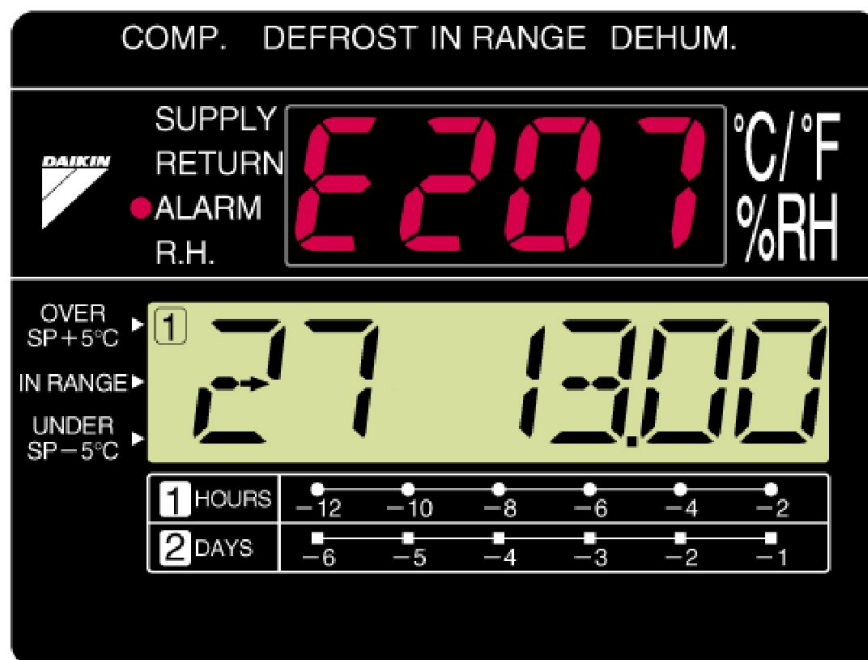

Cut chart paper control

☆ Electronic chart system

Quick check for ...

- Abnormal condition of inside temp.
- History of inside temp.
- Latest one-week temp/alarm history.

Technical features

■ Controller (DECOS IIIc)

after one second

Technical features

- Controller (DECOS III c)

- ☆ Electronic chart system

- Controlled temp. (The other temp.) for Max last 7 days.

after one second

Technical features

- Controller (DECOS III c)

- ☆ Electronic chart system

- Controlled temp. (The other temp.) for Max last 7 days.

after several seconds

Technical features

■ Controller (DECOS III c)

☆ Electronic chart system

• Controlled temp. (The other temp.) for Max last 7 days.

final display

Technical features

■ Controller (DECOS III c)

☆ Electronic chart system

• Alarm record for Max. last 7 days

Technical features

■ Controller (DECOS III c)

☆ Electronic chart system