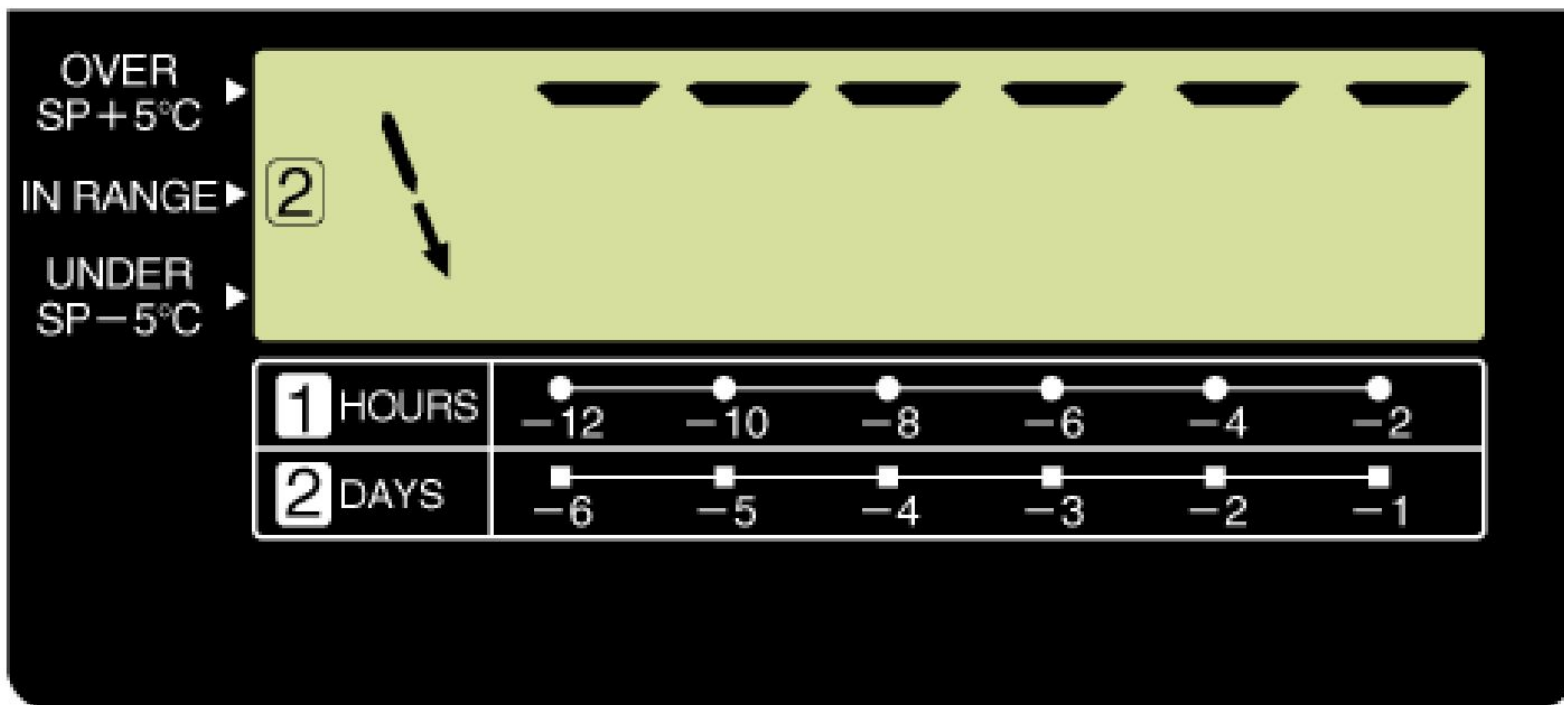

Cut chart paper control

☆ Electronic chart system

Quick check for ...

- Abnormal condition of inside temp.
- History of inside temp.
- Latest one-week temp/alarm history.

Technical features

■ Controller (DECOS IIIc)

☆ Electronic chart system

• Graphics of inside temp. (2)

Technical features

- Controller (DECOS III c)

- ☆ Electronic chart system

• Graphics of inside temp. (2)

ex.1

<7 days>

Technical features

■ Controller (DECOS III c)

☆ Electronic chart system

• Graphics of inside temp. (2)

ex.2

< 12 hours >

Technical features

■ Controller (DECOS III c)