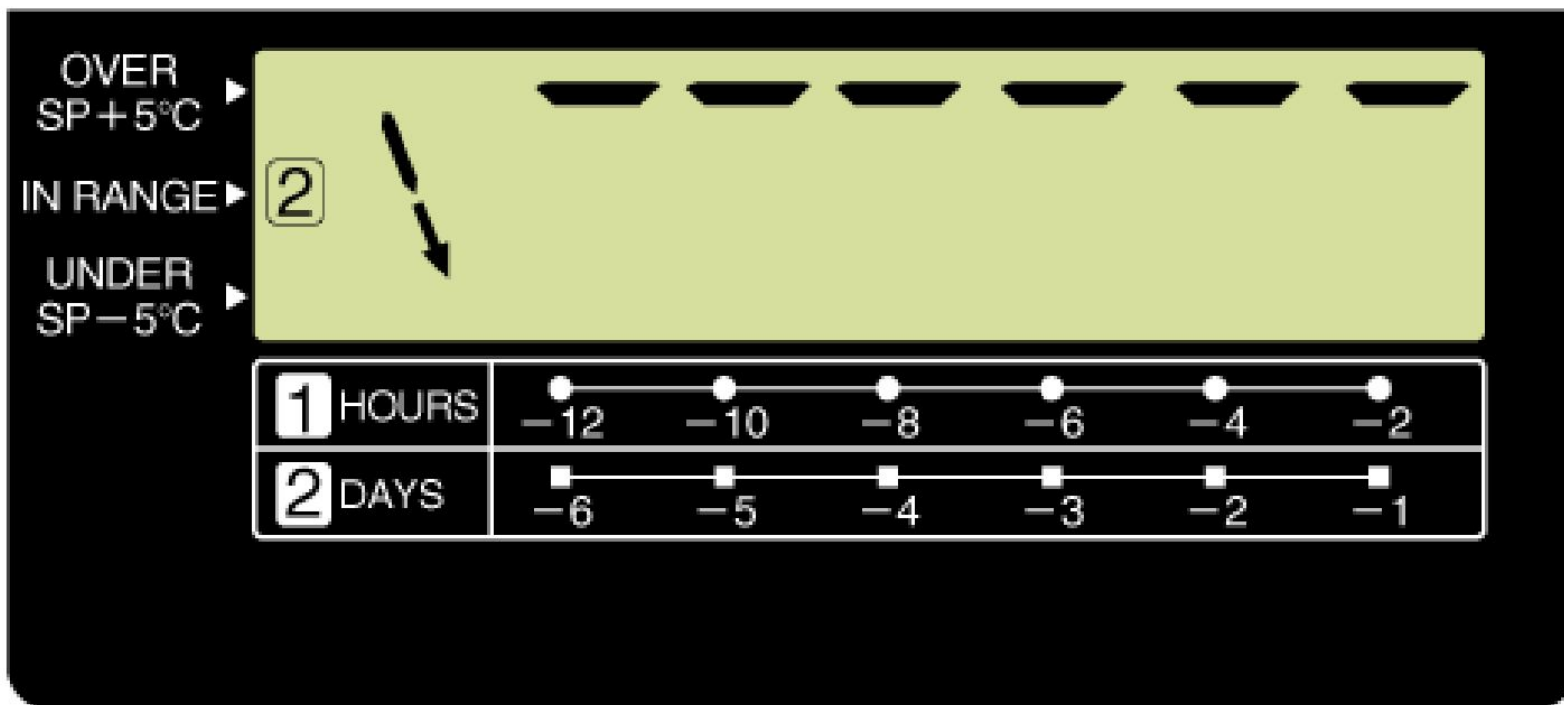

Cut chart paper control

☆ Electronic chart system

Quick check for ...

- Abnormal condition of inside temp.
- History of inside temp.
- Latest one-week temp/alarm history.

Technical features

■ Controller (DECOS IIIc)

☆ Electronic chart system

• Graphics of inside temp. (2)

Technical features

- Controller (DECOS III c)

- ☆ Electronic chart system

• Graphics of inside temp. (2)

ex.1

<7 days>

Technical features

- Controller (DECOS III c)

- ☆ Electronic chart system

• Graphics of inside temp. (2)

ex.2

< 12 hours >

Technical features

■ Controller (DECOS III c)