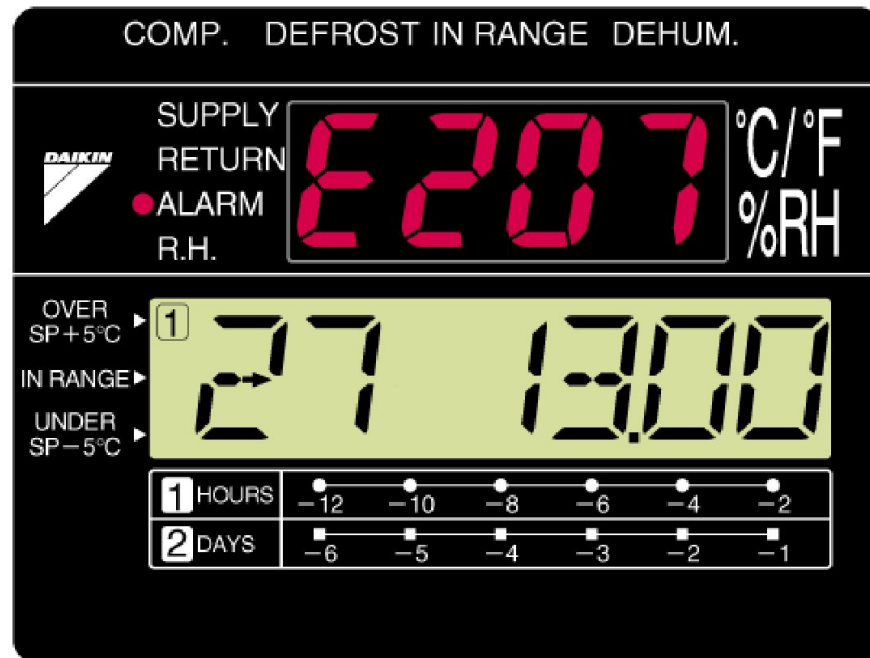

Cut chart paper control

☆ Electronic chart system

Quick check for ...

- Abnormal condition of inside temp.
- History of inside temp.
- Latest one-week temp/alarm history.

Technical features

■ Controller (DECOS IIIc)

- ★ Electronic chart system

- Controlled temp. (The other temp.) for Max last 7 days.

after several seconds

Technical features

- Controller (DECOS III c)

- ★ Electronic chart system

- Controlled temp. (The other temp.) for Max last 7 days.

final display

Technical features

■ Controller (DECOS III c)

☆ Electronic chart system

• Alarm record for Max. last 7 days

Technical features

■ Controller (DECOS III c)

☆ Electronic chart system

• Alarm record for Max. last 7 days

after one second

Technical features

■ Controller (DECOS III c)

☆ Electronic chart system

• Alarm record for Max. last 7 days

after one second

Technical features