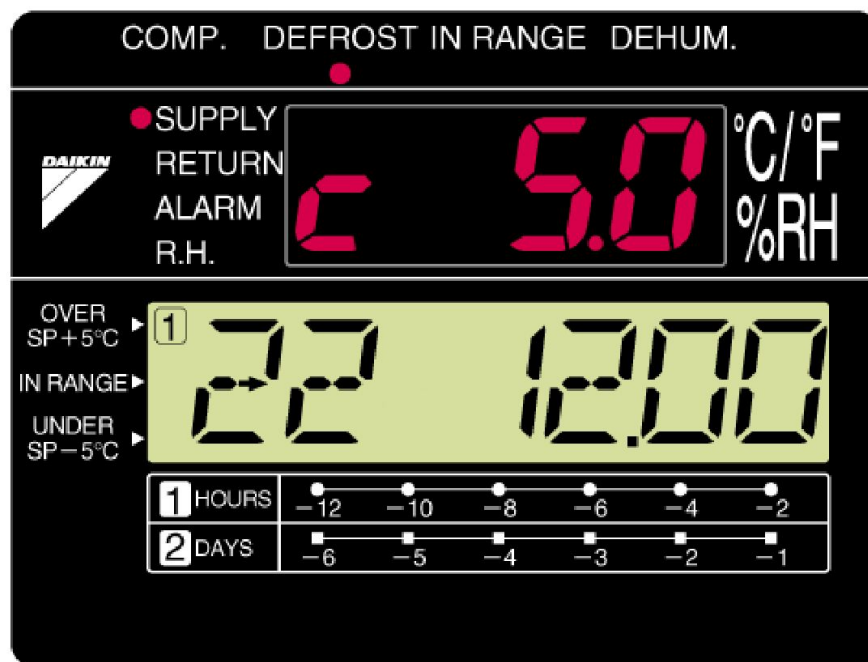

Cut chart paper control

☆ Electronic chart system

Quick check for ...

- Abnormal condition of inside temp.
- History of inside temp.
- Latest one-week temp/alarm history.

Technical features

■ Controller (DECOS IIIc)

☆ Electronic chart system

• Controlled temp. (The other temp.) for Max last 7 days.

Technical features

- Controller (DECOS III c)

- ☆ Electronic chart system

- Controlled temp. (The other temp.) for Max last 7 days.

after one second

Technical features

- Controller (DECOS III c)

- ☆ Electronic chart system

- Controlled temp. (The other temp.) for Max last 7 days.

after one second

Technical features

- Controller (DECOS III c)

- ☆ Electronic chart system

- Controlled temp. (The other temp.) for Max last 7 days.

after several seconds

Technical features

■ Controller (DECOS III c)

☆ Electronic chart system

• Controlled temp. (The other temp.) for Max last 7 days.