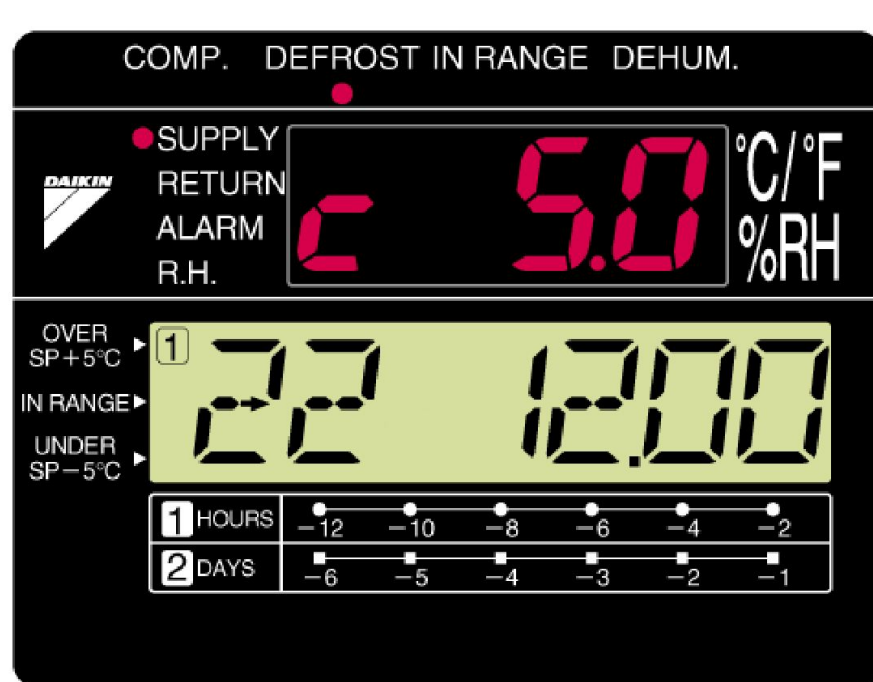

Cut chart paper control

☆ Electronic chart system

Quick check for ...

- Abnormal condition of inside temp.
- History of inside temp.
- Latest one-week temp/alarm history.

Technical features

■ Controller (DECOS IIIc)

☆ Electronic chart system

• Controlled temp. (The other temp.) for Max last 7 days.

Technical features

■ Controller (DECOS III c)

☆ Electronic chart system

• Controlled temp. (The other temp.) for Max last 7 days.

after one second

Technical features

■ Controller (DECOS III c)

☆ Electronic chart system

• Controlled temp. (The other temp.) for Max last 7 days.

after one second

Technical features

- Controller (DECOS III c)

- ★ Electronic chart system

- Controlled temp. (The other temp.) for Max last 7 days.

after several seconds

Technical features

■ Controller (DECOS III c)

☆ Electronic chart system

• Controlled temp. (The other temp.) for Max last 7 days.