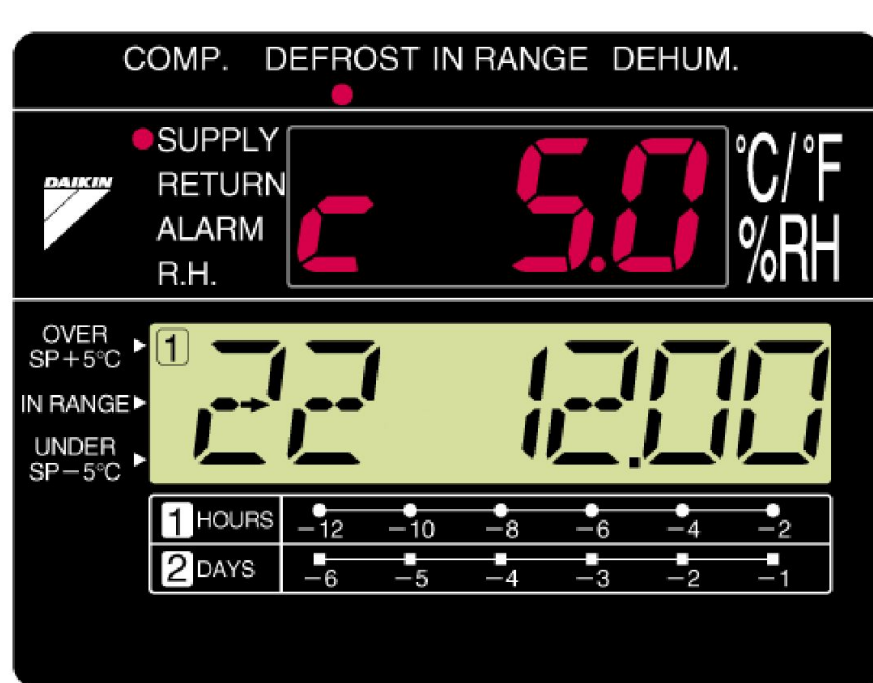

Cut chart paper control

☆ Electronic chart system

Quick check for ...

- Abnormal condition of inside temp.
- History of inside temp.
- Latest one-week temp/alarm history.

Technical features

■ Controller (DECOS IIIc)

☆ Electronic chart system

• Controlled temp. (The other temp.) for Max last 7 days.

Technical features

■ Controller (DECOS III c)

☆ Electronic chart system

• Controlled temp. (The other temp.) for Max last 7 days.

after one second

Technical features

- Controller (DECOS III c)

- ★ Electronic chart system

- Controlled temp. (The other temp.) for Max last 7 days.

after one second

Technical features

- Controller (DECOS III c)

- ★ Electronic chart system

- Controlled temp. (The other temp.) for Max last 7 days.

after several seconds

Technical features

- Controller (DECOS III c)

- ★ Electronic chart system

- Controlled temp. (The other temp.) for Max last 7 days.