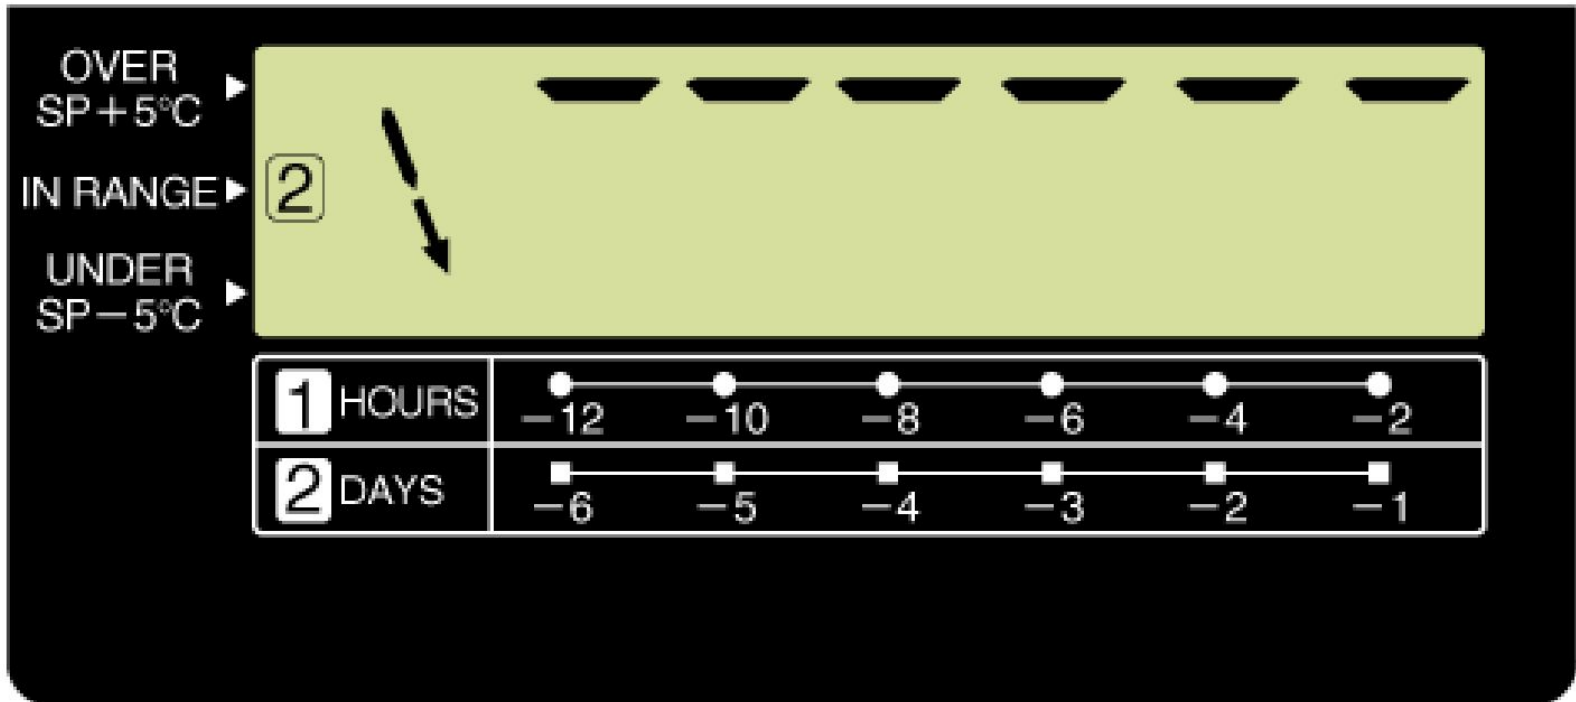

Cut chart paper control

☆ Electronic chart system

Quick check for ...

- Abnormal condition of inside temp.
- History of inside temp.
- Latest one-week temp/alarm history.

Technical features

■ Controller (DECOS IIIc)

☆ Electronic chart system

• Graphics of inside temp. (2)

Technical features

- Controller (DECOS III c)

- ☆ Electronic chart system

• Graphics of inside temp. (2)

ex.1

<7 days>

Technical features

- Controller (DECOS III c)

- ☆ Electronic chart system

• Graphics of inside temp. (2)

ex.2

< 12 hours >

Technical features

■ Controller (DECOS III c)

☆ Electronic chart system

• Abnormal condition of inside temp.

Technical features

- Controller (DECOS III c)

- ☆ Electronic chart system

• History of inside temp. (1)

Technical features

■ Controller (DECOS III c)