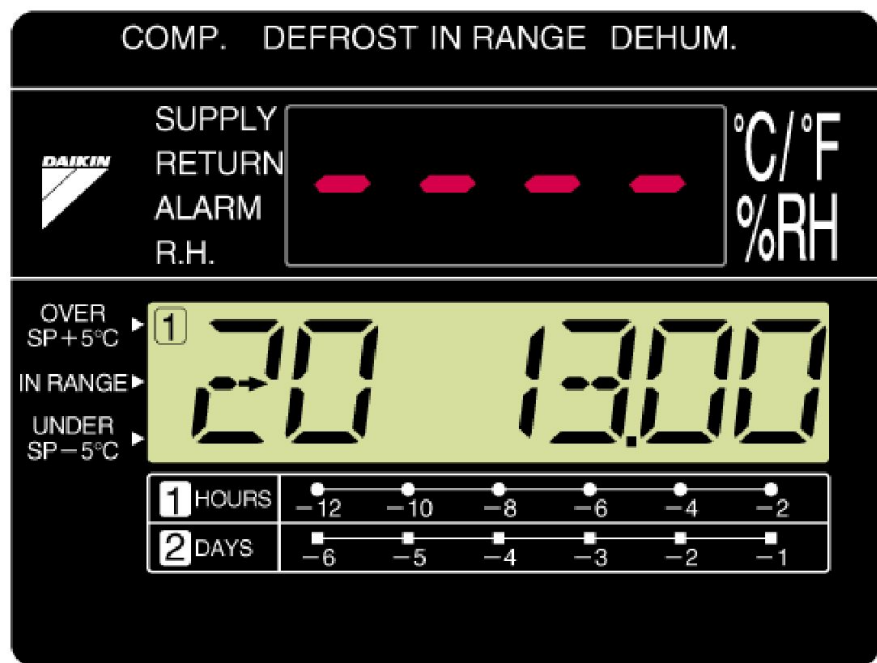

Cut chart paper control

☆ Electronic chart system

Quick check for ...

- Abnormal condition of inside temp.
- History of inside temp.
- Latest one-week temp/alarm history.

Technical features

■ Controller (DECOS IIIc)

after one second

Technical features

- Controller (DECOS III c)

- ☆ Electronic chart system

- Controlled temp. (The other temp.) for Max last 7 days.

after one second

Technical features

- Controller (DECOS III c)

- ☆ Electronic chart system

- Controlled temp. (The other temp.) for Max last 7 days.

after several seconds

Technical features

■ Controller (DECOS III c)

☆ Electronic chart system

• Controlled temp. (The other temp.) for Max last 7 days.

final display

Technical features

■ Controller (DECOS III c)

☆ Electronic chart system

• Alarm record for Max. last 7 days

Technical features

■ Controller (DECOS III c)

☆ Electronic chart system