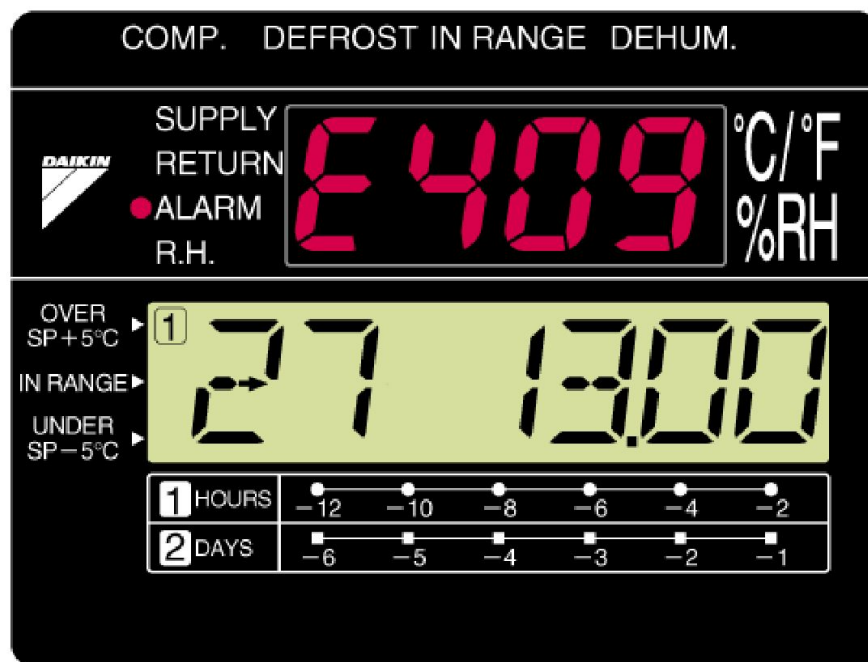

- ☆ Electronic chart system

- Controlled temp. (The other temp.) for Max last 7 days.

after several seconds

Technical features

■ Controller (DECOS III c)

☆ Electronic chart system

• Controlled temp. (The other temp.) for Max last 7 days.

final display

Technical features

■ Controller (DECOS III c)

☆ Electronic chart system

• Alarm record for Max. last 7 days

Technical features

■ Controller (DECOS III c)

☆ Electronic chart system

• Alarm record for Max. last 7 days

after one second

Technical features

■ Controller (DECOS III c)

☆ Electronic chart system

• Alarm record for Max. last 7 days

after one second

Technical features

■ Controller (DECOS III c)

☆ Electronic chart system

• Alarm record for Max. last 7 days

final display