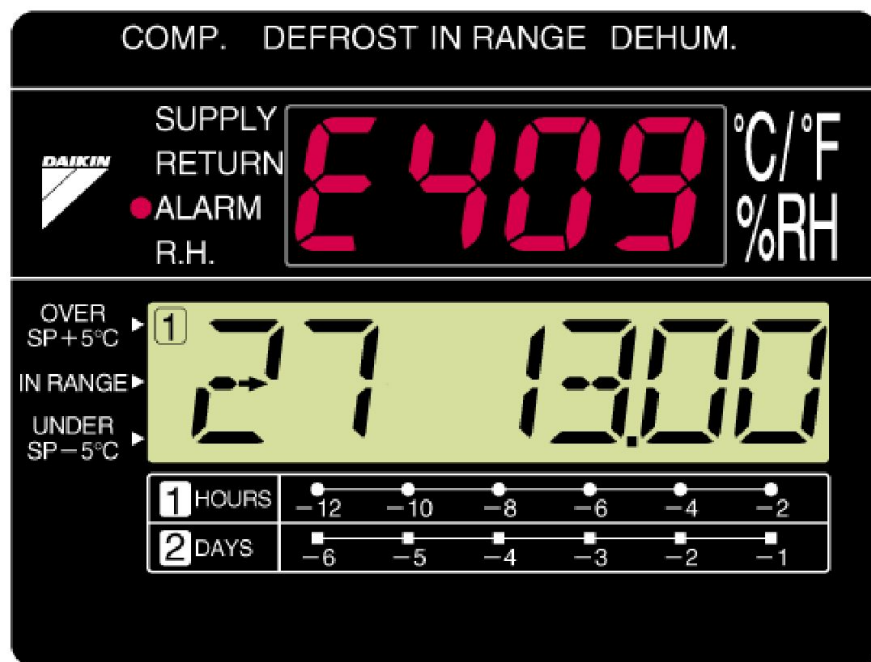

- ★ Electronic chart system

- Controlled temp. (The other temp.) for Max last 7 days.

after several seconds

Technical features

■ Controller (DECOS III c)

☆ Electronic chart system

• Controlled temp. (The other temp.) for Max last 7 days.

final display

Technical features

- Controller (DECOS III c)

- ★ Electronic chart system

- Alarm record for Max. last 7 days

Technical features

■ Controller (DECOS III c)

☆ Electronic chart system

• Alarm record for Max. last 7 days

after one second

Technical features

■ Controller (DECOS III c)

☆ Electronic chart system

• Alarm record for Max. last 7 days

after one second

Technical features

■ Controller (DECOS III c)

☆ Electronic chart system

• Alarm record for Max. last 7 days

final display