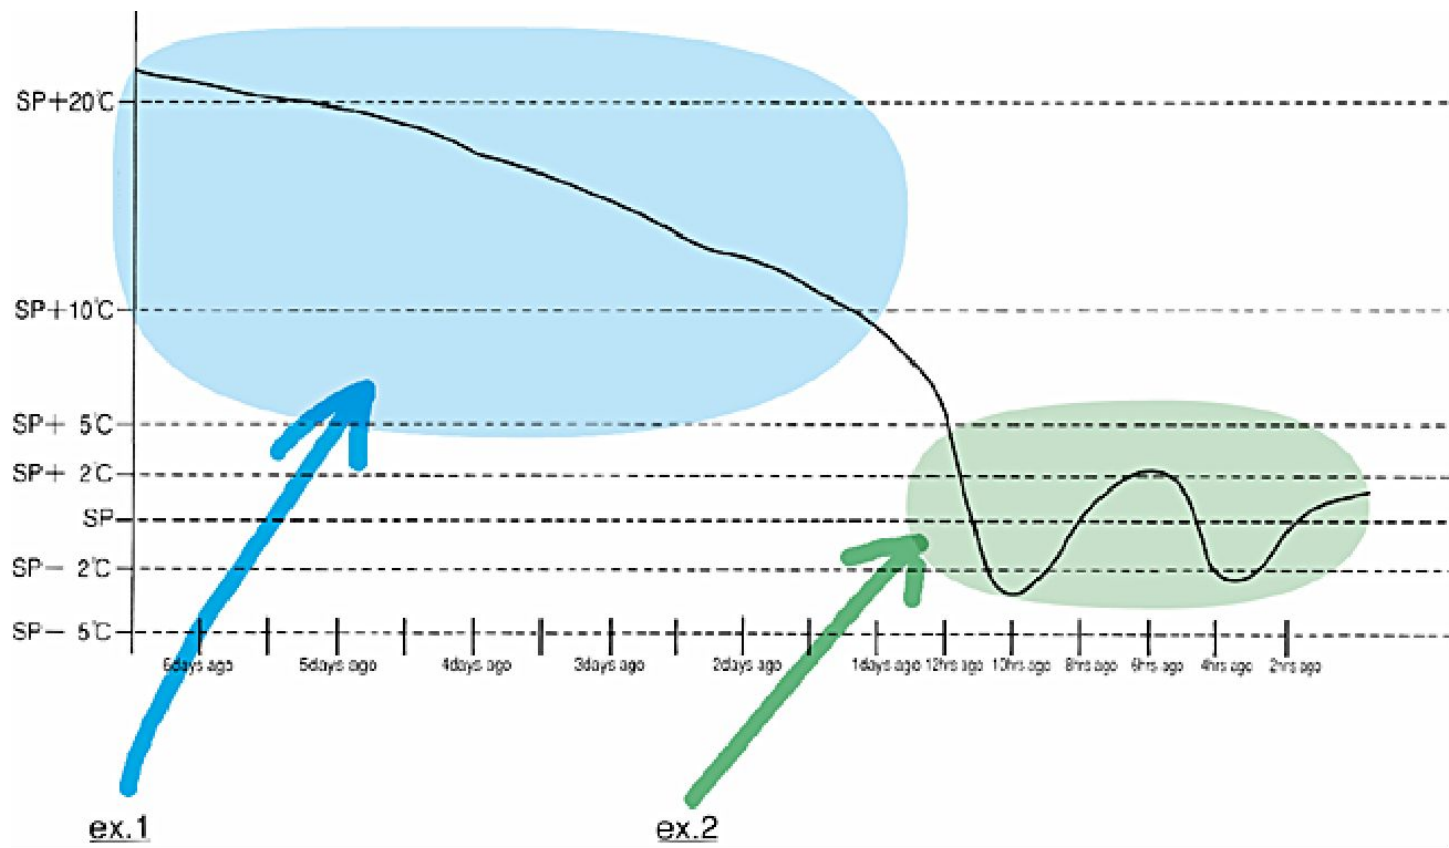

Cut chart paper control

☆ Electronic chart system

Quick check for ...

- Abnormal condition of inside temp.
- History of inside temp.
- Latest one-week temp/alarm history.

WITHOUT partlow temperature recorder

Cut chart paper control

☆ Electronic chart system

Quick check for ...

- Abnormal condition of inside temp.
- History of inside temp.
- Latest one-week temp/alarm history.

Technical features

■ Controller (DECOS IIIc)

☆ Electronic chart system

• Graphics of inside temp. (2)

Technical features

- Controller (DECOS III c)

- ☆ Electronic chart system

• Graphics of inside temp. (2)

ex.1

<7 days>

Technical features

■ Controller (DECOS III c)

☆ Electronic chart system

• Graphics of inside temp. (2)

ex.2

< 12 hours >

Technical features

■ Controller (DECOS III c)