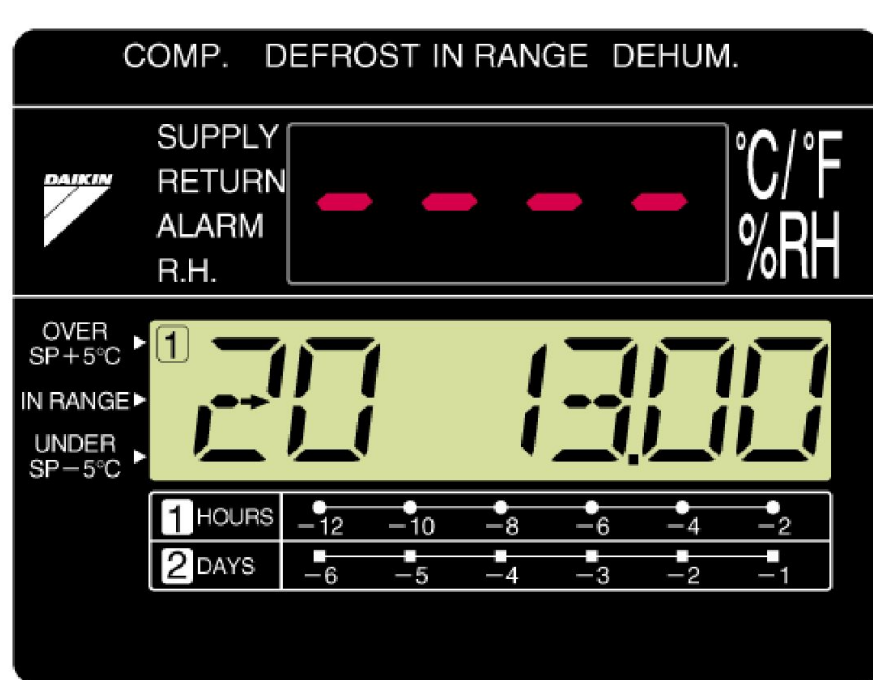

Cut chart paper control

☆ Electronic chart system

Quick check for ...

- Abnormal condition of inside temp.
- History of inside temp.
- Latest one-week temp/alarm history.

Technical features

■ Controller (DECOS IIIc)

after one second

Technical features

- Controller (DECOS III c)

- ★ Electronic chart system

- Controlled temp. (The other temp.) for Max last 7 days.

after one second

Technical features

- Controller (DECOS III c)

- ★ Electronic chart system

- Controlled temp. (The other temp.) for Max last 7 days.

after several seconds

Technical features

- Controller (DECOS III c)

- ★ Electronic chart system

- Controlled temp. (The other temp.) for Max last 7 days.

final display

Technical features

■ Controller (DECOS III c)

☆ Electronic chart system

• Alarm record for Max. last 7 days

Technical features

■ Controller (DECOS III c)

☆ Electronic chart system