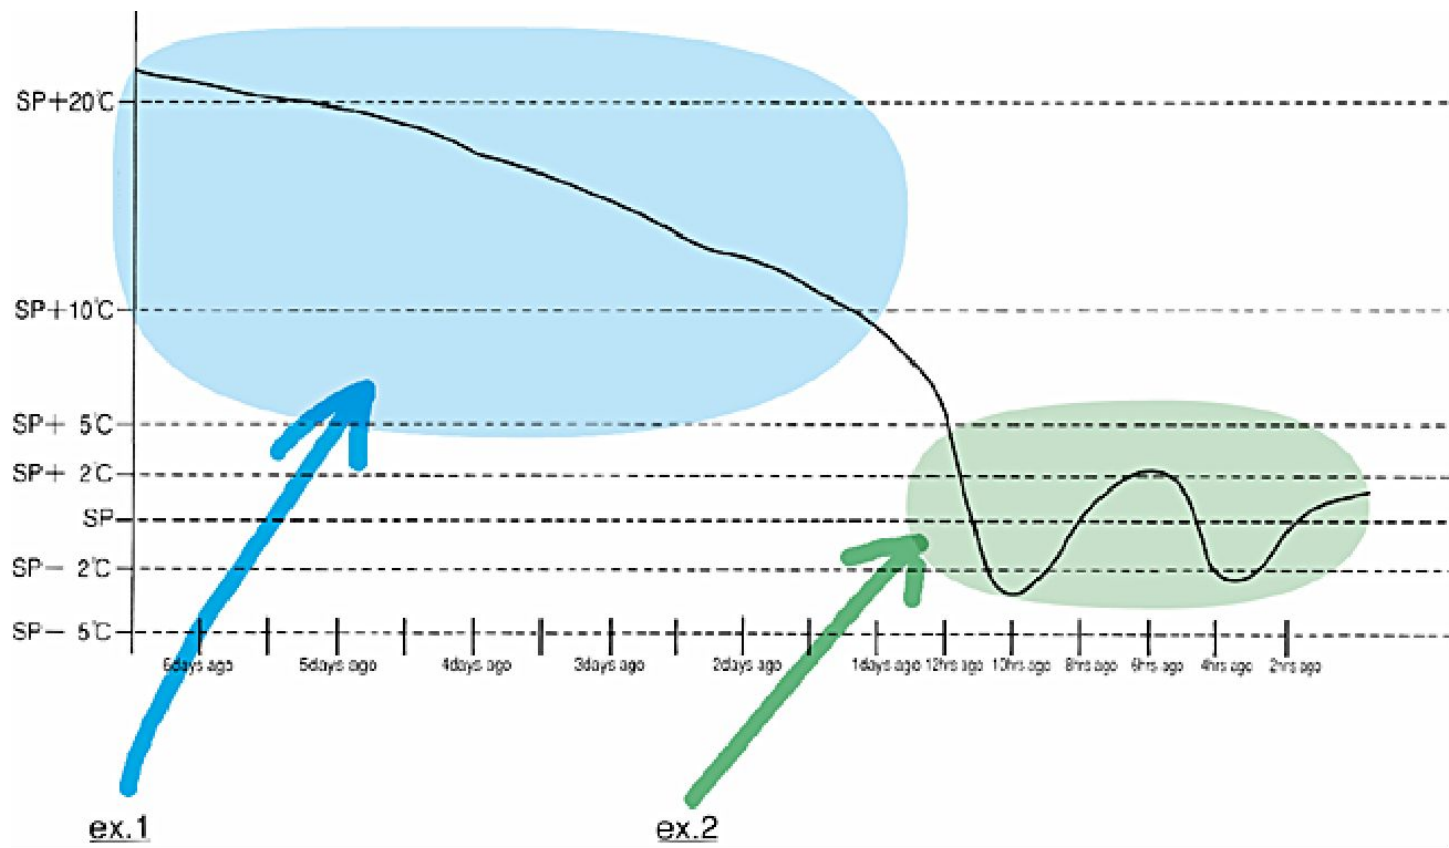

Cut chart paper control

☆ Electronic chart system

Quick check for ...

- Abnormal condition of inside temp.
- History of inside temp.
- Latest one-week temp/alarm history.

WITHOUT partlow temperature recorder

Cut chart paper control

☆ Electronic chart system

Quick check for ...

- Abnormal condition of inside temp.
- History of inside temp.
- Latest one-week temp/alarm history.

Technical features

■ Controller (DECOS IIIc)

☆ Electronic chart system

• Graphics of inside temp. (2)

Technical features

- Controller (DECOS III c)

- ☆ Electronic chart system

• Graphics of inside temp. (2)

ex.1

<7 days>

Technical features

- Controller (DECOS III c)

- ☆ Electronic chart system

• Graphics of inside temp. (2)

ex.2

< 12 hours >

Technical features

■ Controller (DECOS III c)