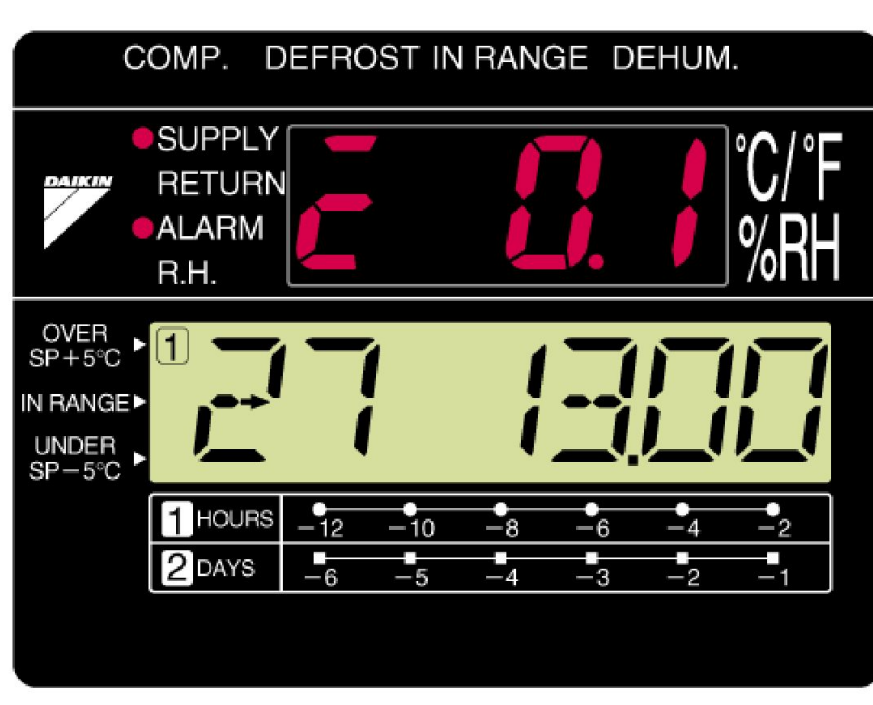

Cut chart paper control

☆ Electronic chart system

Quick check for ...

- Abnormal condition of inside temp.
- History of inside temp.
- Latest one-week temp/alarm history.

Technical features

■ Controller (DECOS IIIc)

Technical features

- Controller (DECOS III c)

- ☆ Electronic chart system

• Graphics of inside temp. (2)

ex.2

< 12 hours >

Technical features

■ Controller (DECOS III c)

☆ Electronic chart system

• Abnormal condition of inside temp.

Technical features

- Controller (DECOS III c)

- ☆ Electronic chart system

• History of inside temp. (1)

Technical features

■ Controller (DECOS III c)

☆ Electronic chart system

• Controlled temp. (The other temp.) for Max last 7 days.

Technical features

■ Controller (DECOS III c)

☆ Electronic chart system

• Controlled temp. (The other temp.) for Max last 7 days.