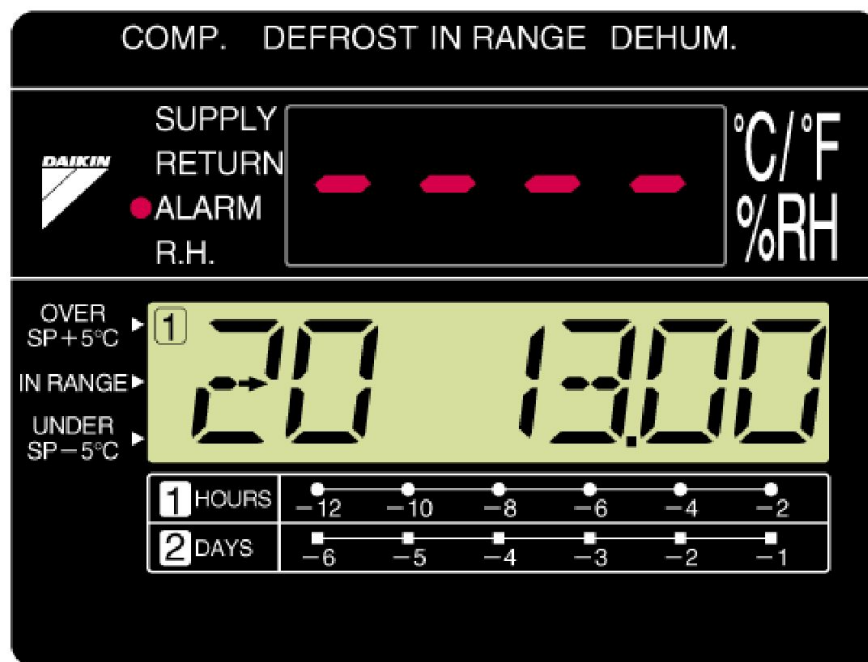

Cut chart paper control

☆ Electronic chart system

Quick check for ...

- Abnormal condition of inside temp.
- History of inside temp.
- Latest one-week temp/alarm history.

Technical features

■ Controller (DECOS IIIc)

final display

Technical features

■ Controller (DECOS III c)

☆ Electronic chart system

• Alarm record for Max. last 7 days

Technical features

■ Controller (DECOS III c)

☆ Electronic chart system

• Alarm record for Max. last 7 days

after one second

Technical features

■ Controller (DECOS III c)

☆ Electronic chart system

• Alarm record for Max. last 7 days

after one second

Technical features

■ Controller (DECOS III c)

☆ Electronic chart system

• Alarm record for Max. last 7 days

final display