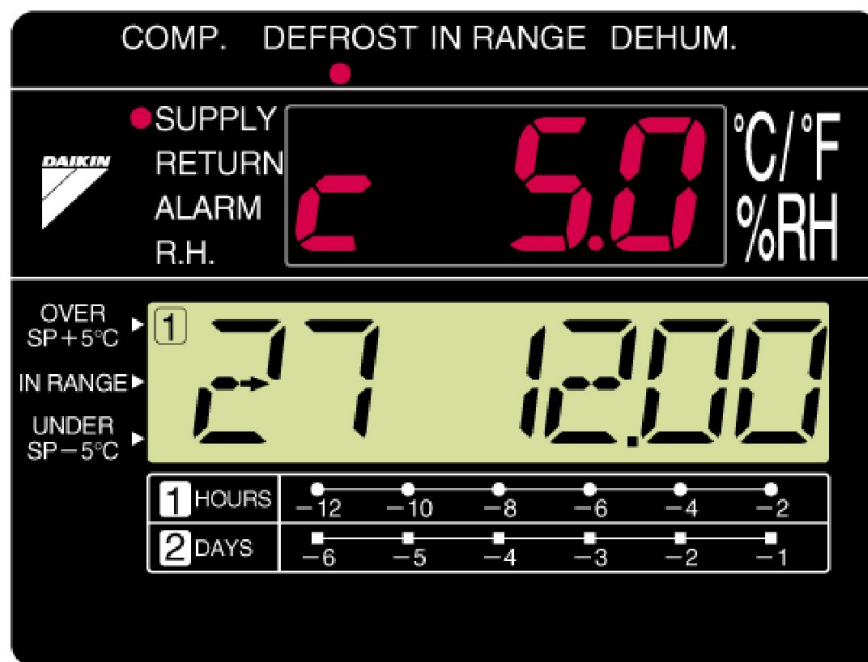

Cut chart paper control

☆ Electronic chart system

Quick check for ...

- Abnormal condition of inside temp.
- History of inside temp.
- Latest one-week temp/alarm history.

Technical features

■ Controller (DECOS IIIc)

☆ Electronic chart system

• Abnormal condition of inside temp.

Technical features

- Controller (DECOS III c)

- ☆ Electronic chart system

• History of inside temp. (1)

Technical features

■ Controller (DECOS III c)

☆ Electronic chart system

• Controlled temp. (The other temp.) for Max last 7 days.

Technical features

■ Controller (DECOS III c)

☆ Electronic chart system

• Controlled temp. (The other temp.) for Max last 7 days.

after one second

Technical features

- Controller (DECOS III c)

- ★ Electronic chart system

- Controlled temp. (The other temp.) for Max last 7 days.

after one second

Technical features

- Controller (DECOS III c)