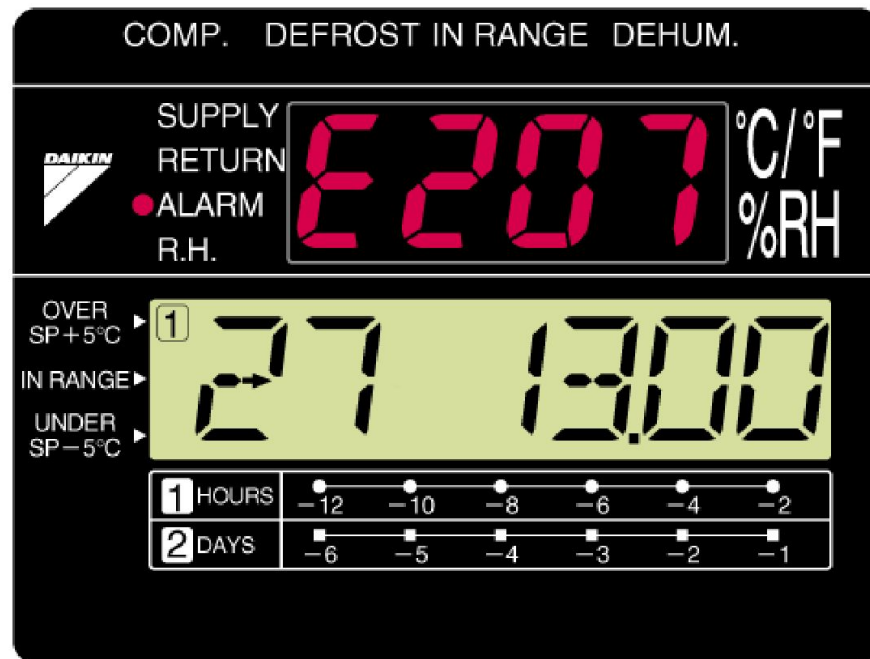

Cut chart paper control

☆ Electronic chart system

Quick check for ...

- Abnormal condition of inside temp.
- History of inside temp.
- Latest one-week temp/alarm history.

Technical features

■ Controller (DECOS IIIc)

- ★ Electronic chart system

- Controlled temp. (The other temp.) for Max last 7 days.

after several seconds

Technical features

■ Controller (DECOS III c)

☆ Electronic chart system

• Controlled temp. (The other temp.) for Max last 7 days.

final display

Technical features

- Controller (DECOS III c)

- ★ Electronic chart system

- Alarm record for Max. last 7 days

Technical features

■ Controller (DECOS III c)

☆ Electronic chart system