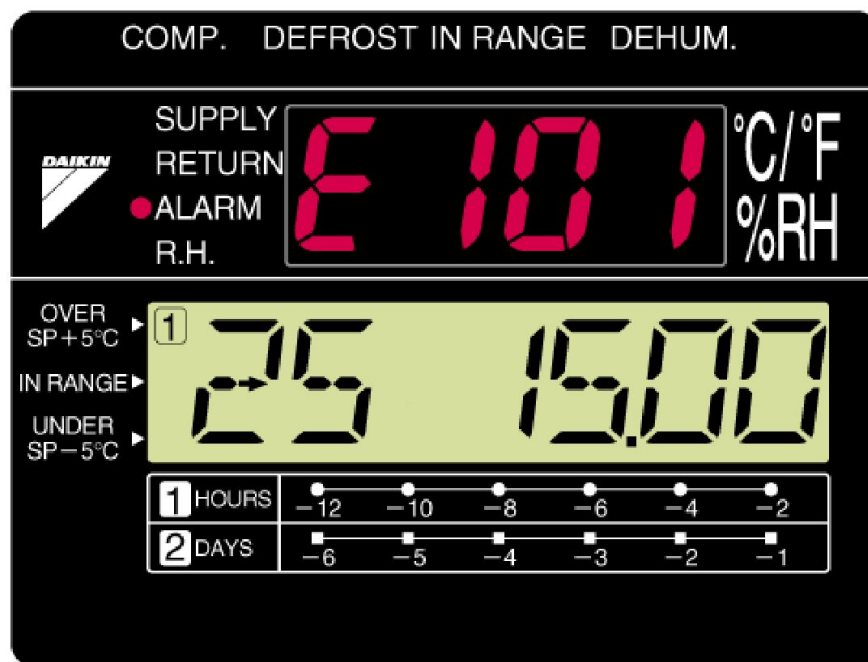

Cut chart paper control

☆ Electronic chart system

Quick check for ...

- Abnormal condition of inside temp.
- History of inside temp.
- Latest one-week temp/alarm history.

Technical features

■ Controller (DECOS IIIc)

final display

Technical features

- Controller (DECOS III c)

- ★ Electronic chart system

- Alarm record for Max. last 7 days

Technical features

■ Controller (DECOS III c)

☆ Electronic chart system

• Alarm record for Max. last 7 days

after one second

Technical features

■ Controller (DECOS III c)

☆ Electronic chart system

• Alarm record for Max. last 7 days

after one second

Technical features

■ Controller (DECOS III c)

☆ Electronic chart system

• Alarm record for Max. last 7 days

final display