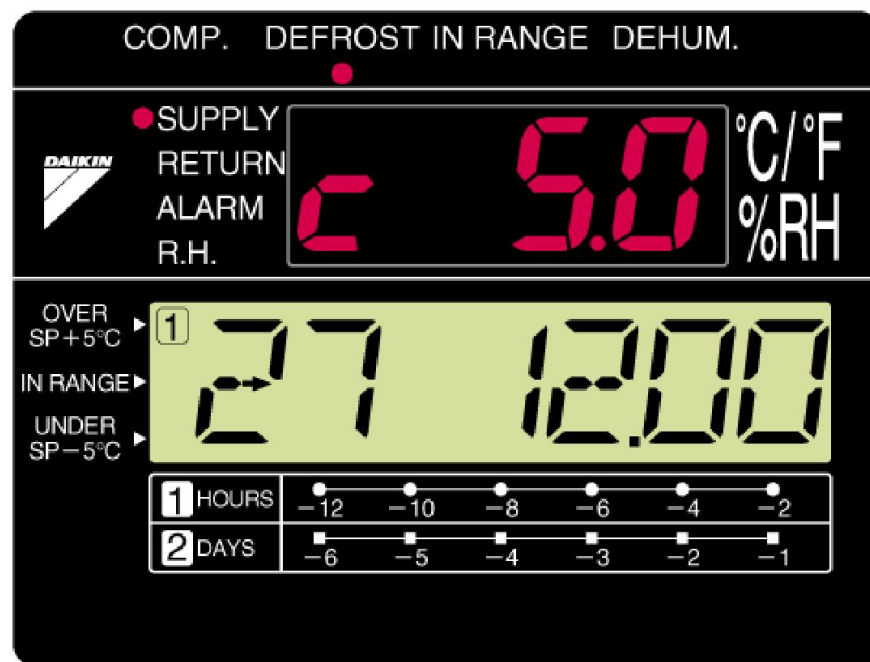

Cut chart paper control

☆ Electronic chart system

Quick check for ...

- Abnormal condition of inside temp.
- History of inside temp.
- Latest one-week temp/alarm history.

Technical features

■ Controller (DECOS IIIc)

after one second

Technical features

■ Controller (DECOS III c)

☆ Electronic chart system

• Controlled temp. (The other temp.) for Max last 7 days.

after one second

Technical features

- Controller (DECOS III c)

- ★ Electronic chart system

- Controlled temp. (The other temp.) for Max last 7 days.

after several seconds

Technical features

■ Controller (DECOS III c)

☆ Electronic chart system

• Controlled temp. (The other temp.) for Max last 7 days.

final display

Technical features

- Controller (DECOS III c)

- ★ Electronic chart system

- Alarm record for Max. last 7 days

Technical features

■ Controller (DECOS III c)

☆ Electronic chart system