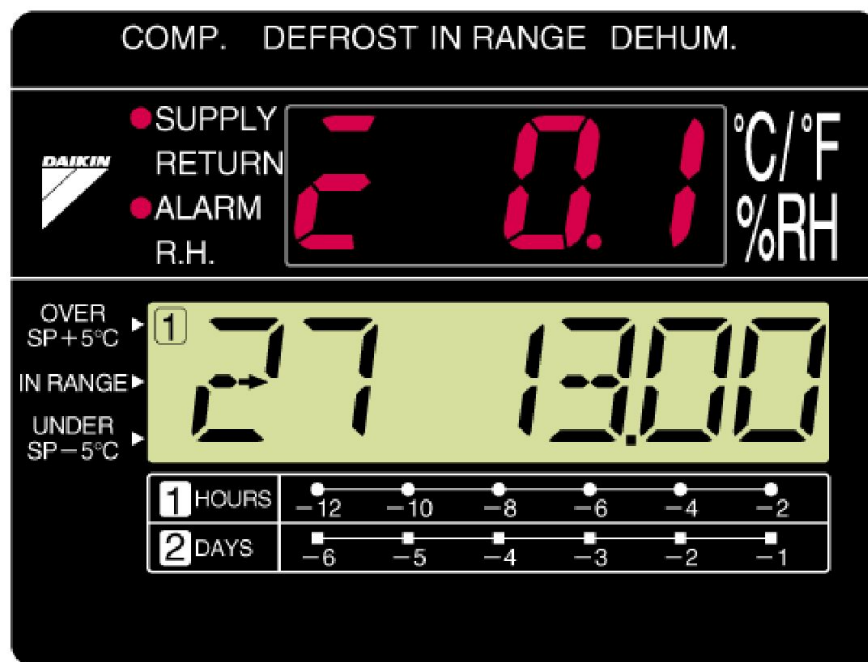

Cut chart paper control

☆ Electronic chart system

Quick check for ...

- Abnormal condition of inside temp.
- History of inside temp.
- Latest one-week temp/alarm history.

Technical features

■ Controller (DECOS IIIc)

Technical features

■ Controller (DECOS III c)

☆ Electronic chart system

• Graphics of inside temp. (2)

ex.2

< 12 hours >

Technical features

■ Controller (DECOS III c)

☆ Electronic chart system

• **Abnormal condition of inside temp.**

Technical features

■ Controller (DECOS III c)

☆ Electronic chart system

• History of inside temp. (1)

Technical features

■ Controller (DECOS III c)

☆ Electronic chart system

• Controlled temp. (The other temp.) for Max last 7 days.

Technical features

■ Controller (DECOS III c)

☆ Electronic chart system

• Controlled temp. (The other temp.) for Max last 7 days.