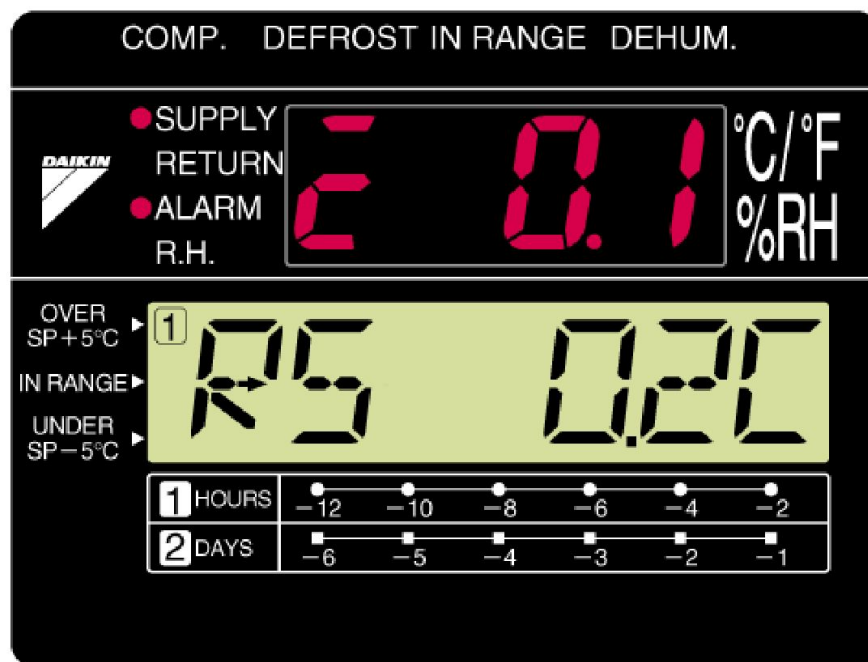

Cut chart paper control

☆ Electronic chart system

Quick check for ...

- Abnormal condition of inside temp.
- History of inside temp.
- Latest one-week temp/alarm history.

Technical features

■ Controller (DECOS IIIc)

☆ Electronic chart system

• **Abnormal condition of inside temp.**

Technical features

■ Controller (DECOS III c)

☆ Electronic chart system

• History of inside temp. (1)

Technical features

■ Controller (DECOS III c)

☆ Electronic chart system

• Controlled temp. (The other temp.) for Max last 7 days.

Technical features

■ Controller (DECOS III c)

☆ Electronic chart system

• Controlled temp. (The other temp.) for Max last 7 days.

after one second

Technical features

■ Controller (DECOS III c)

☆ Electronic chart system

• Controlled temp. (The other temp.) for Max last 7 days.

after one second

Technical features

- Controller (DECOS III c)