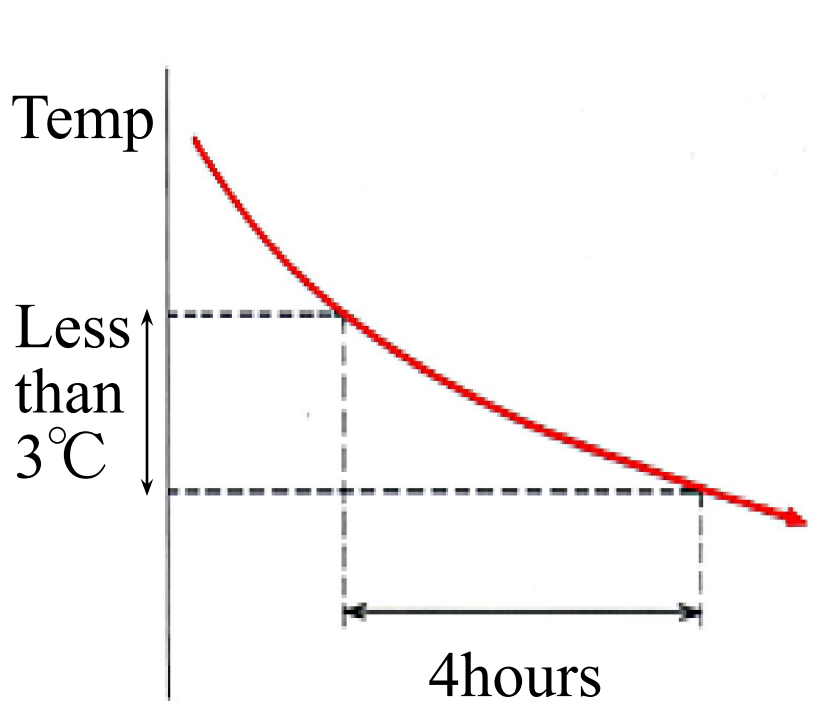

☆ Electronic chart system

• Graphics of inside temp. (2)

Technical features

- Controller (DECOS III c)

- ☆ Electronic chart system

• Graphics of inside temp. (2)

ex.1

<7 days>

Technical features

■ Controller (DECOS III c)

☆ Electronic chart system

• Graphics of inside temp. (2)

ex.2

< 12 hours >

Technical features

■ Controller (DECOS III c)

☆ Electronic chart system

• **Abnormal condition of inside temp.**

Technical features

■ Controller (DECOS III c)

☆ Electronic chart system

• History of inside temp. (1)

Technical features

■ Controller (DECOS III c)