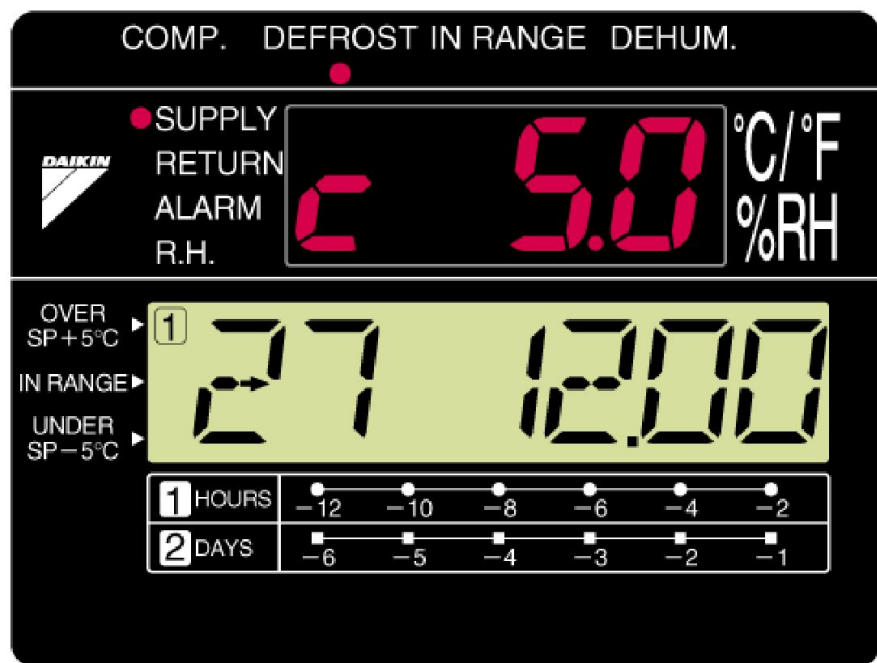

Cut chart paper control

☆ Electronic chart system

Quick check for ...

- Abnormal condition of inside temp.
- History of inside temp.
- Latest one-week temp/alarm history.

Technical features

■ Controller (DECOS IIIc)

☆ Electronic chart system

• Controlled temp. (The other temp.) for Max last 7 days.

Technical features

- Controller (DECOS III c)

- ☆ Electronic chart system

- Controlled temp. (The other temp.) for Max last 7 days.

after one second

Technical features

- Controller (DECOS III c)

- ☆ Electronic chart system

- Controlled temp. (The other temp.) for Max last 7 days.

after one second

Technical features

- Controller (DECOS III c)

- ☆ Electronic chart system

- Controlled temp. (The other temp.) for Max last 7 days.

after several seconds

Technical features

■ Controller (DECOS III c)

☆ Electronic chart system

• Controlled temp. (The other temp.) for Max last 7 days.