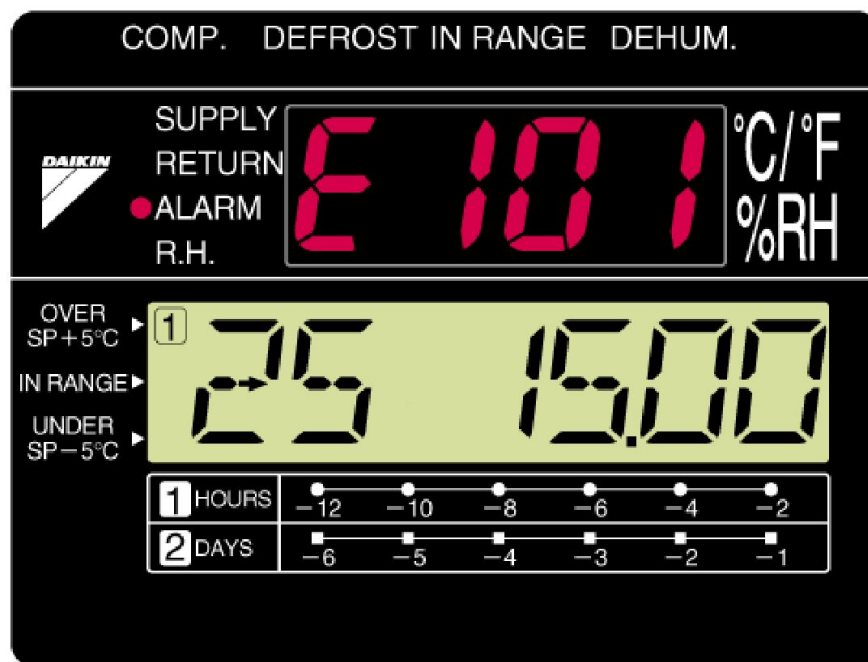

Cut chart paper control

☆ Electronic chart system

Quick check for ...

- Abnormal condition of inside temp.
- History of inside temp.
- Latest one-week temp/alarm history.

Technical features

■ Controller (DECOS IIIc)

final display

Technical features

■ Controller (DECOS III c)

☆ Electronic chart system

• Alarm record for Max. last 7 days

Technical features

■ Controller (DECOS III c)

☆ Electronic chart system

• Alarm record for Max. last 7 days

after one second

Technical features

■ Controller (DECOS III c)

☆ Electronic chart system

• Alarm record for Max. last 7 days

after one second

Technical features

■ Controller (DECOS III c)

☆ Electronic chart system

• Alarm record for Max. last 7 days

final display