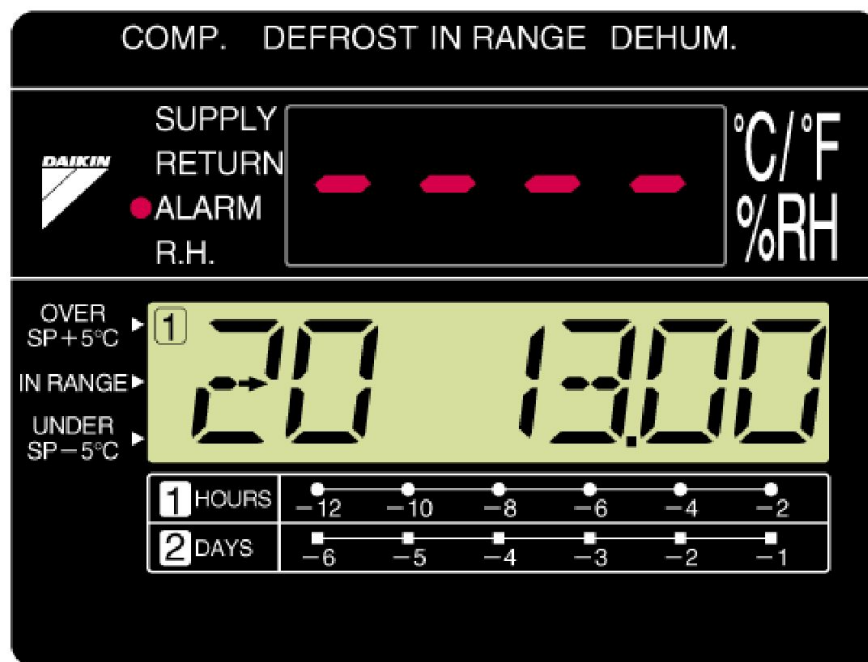

Cut chart paper control

☆ Electronic chart system

Quick check for ...

- Abnormal condition of inside temp.
- History of inside temp.
- Latest one-week temp/alarm history.

Technical features

■ Controller (DECOS IIIc)

final display

Technical features

- Controller (DECOS III c)

- ★ Electronic chart system

- Alarm record for Max. last 7 days

Technical features

■ Controller (DECOS III c)

☆ Electronic chart system

• Alarm record for Max. last 7 days

after one second

Technical features

■ Controller (DECOS III c)

☆ Electronic chart system

• Alarm record for Max. last 7 days

after one second

Technical features

■ Controller (DECOS III c)

☆ Electronic chart system

• Alarm record for Max. last 7 days

final display