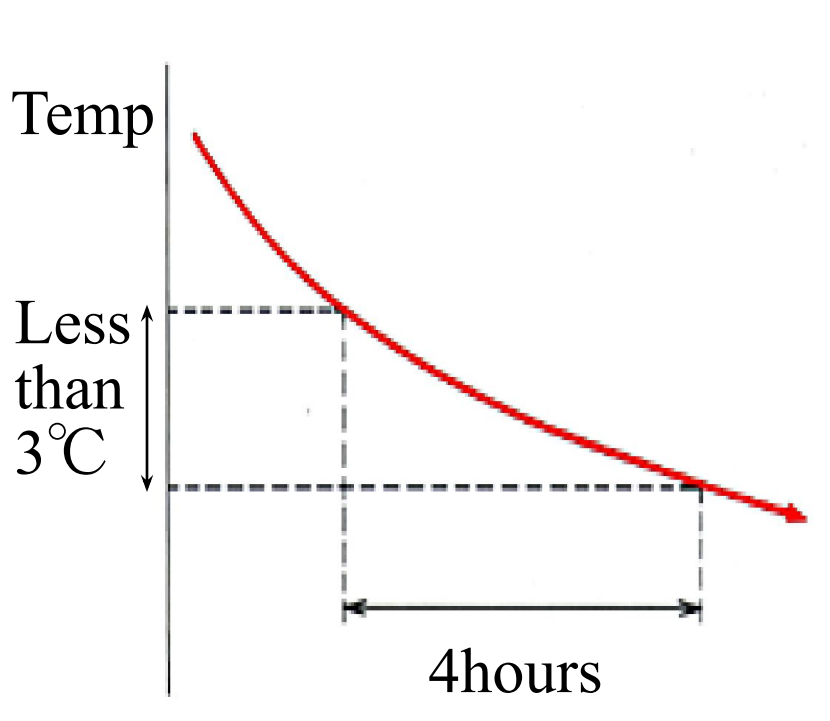

☆ Electronic chart system

• Graphics of inside temp. (2)

Technical features

- Controller (DECOS III c)

- ☆ Electronic chart system

• Graphics of inside temp. (2)

ex.1

<7 days>

Technical features

- Controller (DECOS III c)

- ☆ Electronic chart system

• Graphics of inside temp. (2)

ex.2

< 12 hours >

Technical features

■ Controller (DECOS III c)

☆ Electronic chart system

• Abnormal condition of inside temp.

Technical features

- Controller (DECOS III c)

- ☆ Electronic chart system

• History of inside temp. (1)

Technical features

■ Controller (DECOS III c)