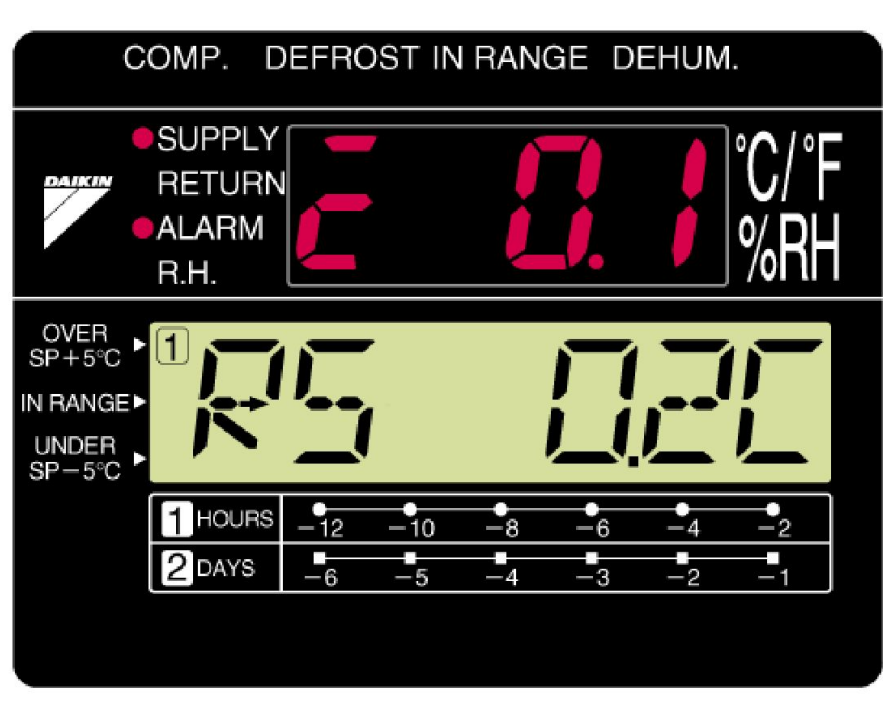

Cut chart paper control

☆ Electronic chart system

Quick check for ...

- Abnormal condition of inside temp.
- History of inside temp.
- Latest one-week temp/alarm history.

Technical features

■ Controller (DECOS IIIc)

☆ Electronic chart system

• Abnormal condition of inside temp.

Technical features

- Controller (DECOS III c)

- ☆ Electronic chart system

• History of inside temp. (1)

Technical features

■ Controller (DECOS III c)

☆ Electronic chart system

• Controlled temp. (The other temp.) for Max last 7 days.

Technical features

■ Controller (DECOS III c)

☆ Electronic chart system

• Controlled temp. (The other temp.) for Max last 7 days.

after one second

Technical features

- Controller (DECOS III c)

- ★ Electronic chart system

- Controlled temp. (The other temp.) for Max last 7 days.

after one second

Technical features

- Controller (DECOS III c)