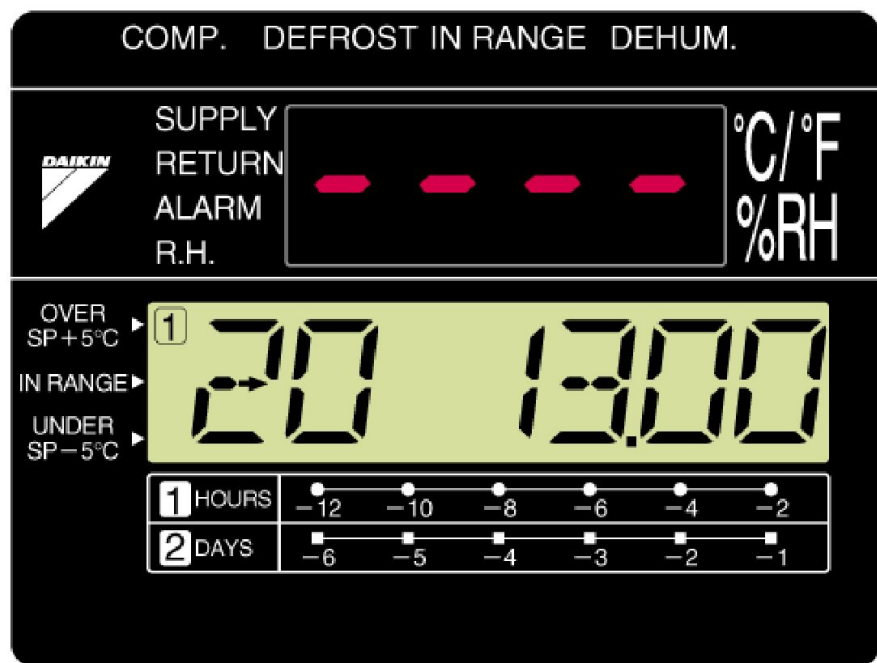

Cut chart paper control

☆ Electronic chart system

Quick check for ...

- Abnormal condition of inside temp.
- History of inside temp.
- Latest one-week temp/alarm history.

Technical features

■ Controller (DECOS IIIc)

after one second

Technical features

■ Controller (DECOS III c)

☆ Electronic chart system

• Controlled temp. (The other temp.) for Max last 7 days.

after one second

Technical features

- Controller (DECOS III c)

- ★ Electronic chart system

- Controlled temp. (The other temp.) for Max last 7 days.

after several seconds

Technical features

■ Controller (DECOS III c)

☆ Electronic chart system

• Controlled temp. (The other temp.) for Max last 7 days.

final display

Technical features

- Controller (DECOS III c)

- ★ Electronic chart system

- Alarm record for Max. last 7 days

Technical features

■ Controller (DECOS III c)

☆ Electronic chart system