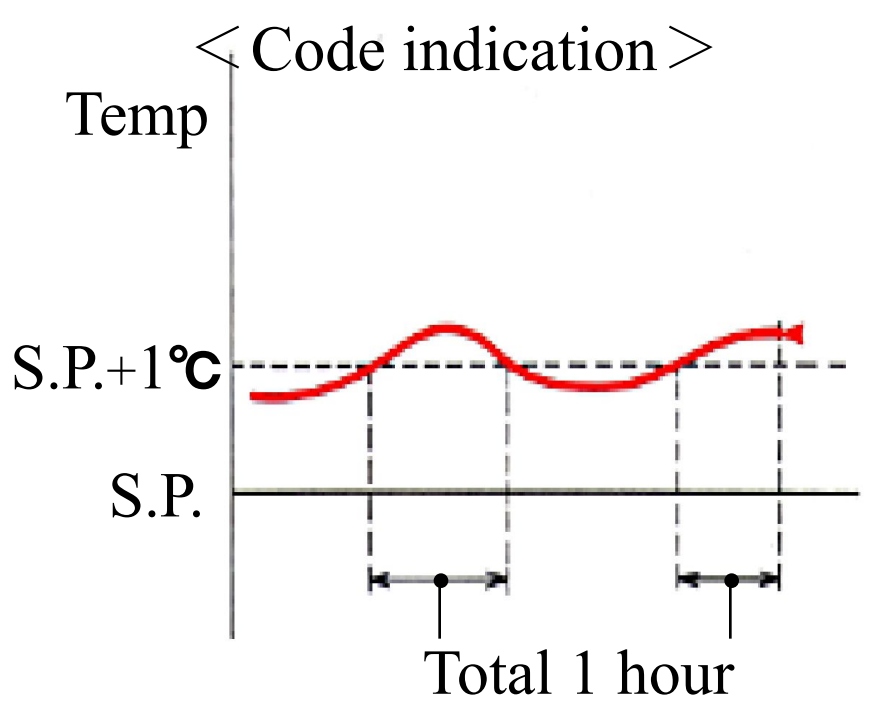

Technical features

■ Controller (DECOS III c)

☆ Electronic chart system

• Graphics of inside temp. (2)

ex.2

< 12 hours >

Technical features

■ Controller (DECOS III c)

☆ Electronic chart system

• **Abnormal condition of inside temp.**

Technical features

■ Controller (DECOS III c)

☆ Electronic chart system

• History of inside temp. (1)

Technical features

■ Controller (DECOS III c)

☆ Electronic chart system

• Controlled temp. (The other temp.) for Max last 7 days.

Technical features

■ Controller (DECOS III c)

☆ Electronic chart system

• Controlled temp. (The other temp.) for Max last 7 days.