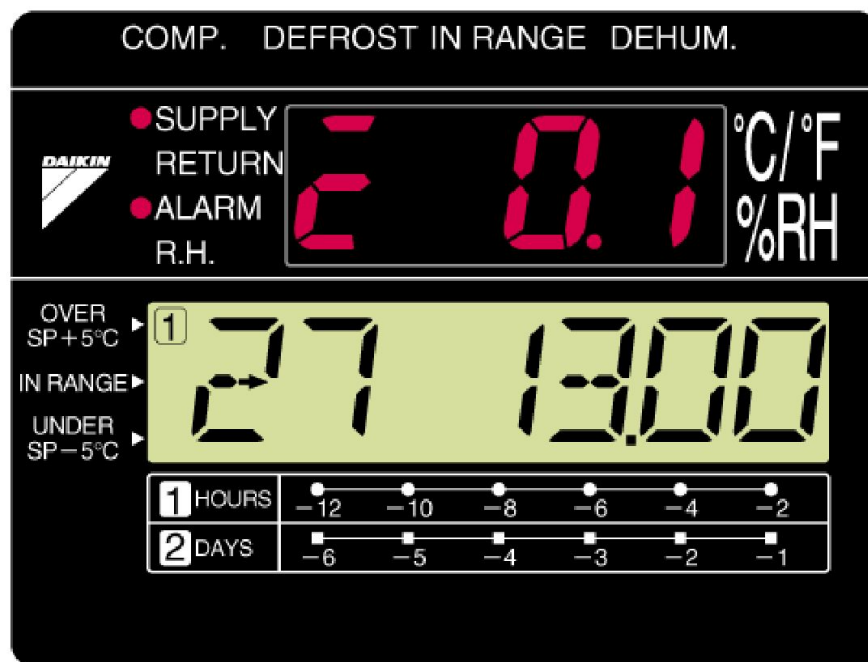

Cut chart paper control

☆ Electronic chart system

Quick check for ...

- Abnormal condition of inside temp.
- History of inside temp.
- Latest one-week temp/alarm history.

Technical features

■ Controller (DECOS IIIc)

Technical features

- Controller (DECOS III c)

- ☆ Electronic chart system

• Graphics of inside temp. (2)

ex.2

< 12 hours >

Technical features

■ Controller (DECOS III c)

☆ Electronic chart system

• **Abnormal condition of inside temp.**

Technical features

■ Controller (DECOS III c)

☆ Electronic chart system

• History of inside temp. (1)

Technical features

■ Controller (DECOS III c)

☆ Electronic chart system

• Controlled temp. (The other temp.) for Max last 7 days.

Technical features

- Controller (DECOS III c)

- ☆ Electronic chart system

- Controlled temp. (The other temp.) for Max last 7 days.