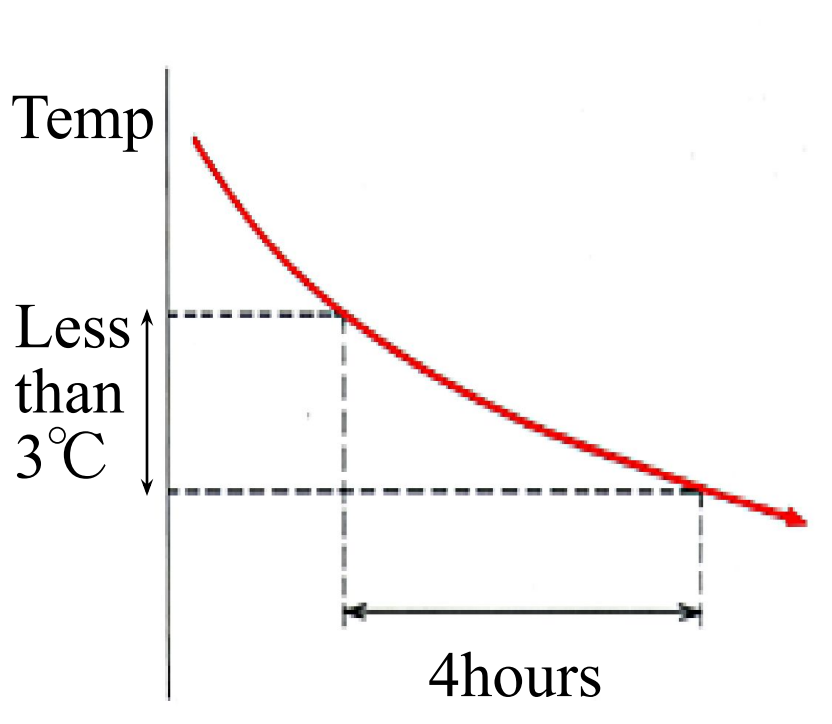

☆ Electronic chart system

• Graphics of inside temp. (2)

Technical features

- Controller (DECOS III c)

- ☆ Electronic chart system

• Graphics of inside temp. (2)

ex.1

<7 days>

Technical features

- Controller (DECOS III c)

- ☆ Electronic chart system

• Graphics of inside temp. (2)

ex.2

< 12 hours >

Technical features

■ Controller (DECOS III c)

☆ Electronic chart system

• **Abnormal condition of inside temp.**

Technical features

■ Controller (DECOS III c)

☆ Electronic chart system

• History of inside temp. (1)

Technical features

■ Controller (DECOS III c)