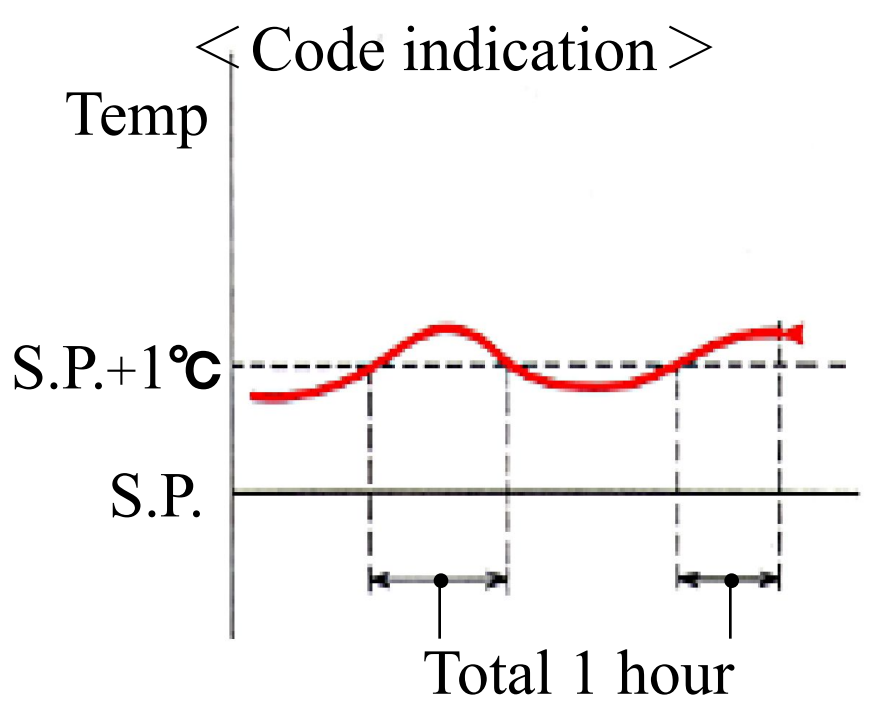

Technical features

- Controller (DECOS III c)

- ☆ Electronic chart system

• Graphics of inside temp. (2)

ex.2

< 12 hours >

Technical features

■ Controller (DECOS III c)

☆ Electronic chart system

• **Abnormal condition of inside temp.**

Technical features

■ Controller (DECOS III c)

☆ Electronic chart system

• History of inside temp. (1)

Technical features

■ Controller (DECOS III c)

☆ Electronic chart system

• Controlled temp. (The other temp.) for Max last 7 days.

Technical features

- Controller (DECOS III c)

- ☆ Electronic chart system

- Controlled temp. (The other temp.) for Max last 7 days.