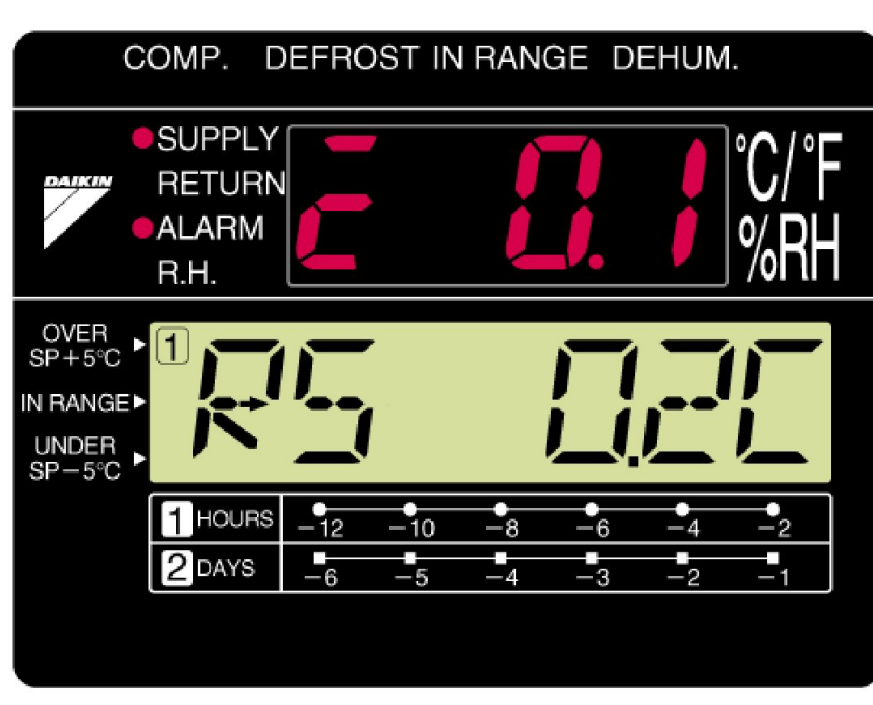

Cut chart paper control

☆ Electronic chart system

Quick check for ...

- Abnormal condition of inside temp.
- History of inside temp.
- Latest one-week temp/alarm history.

Technical features

■ Controller (DECOS IIIc)

☆ Electronic chart system

• **Abnormal condition of inside temp.**

Technical features

■ Controller (DECOS III c)

☆ Electronic chart system

• History of inside temp. (1)

Technical features

■ Controller (DECOS III c)

☆ Electronic chart system

• Controlled temp. (The other temp.) for Max last 7 days.

Technical features

- Controller (DECOS III c)

- ☆ Electronic chart system

- Controlled temp. (The other temp.) for Max last 7 days.

after one second

Technical features

- Controller (DECOS III c)

- ☆ Electronic chart system

- Controlled temp. (The other temp.) for Max last 7 days.

after one second

Technical features

- Controller (DECOS III c)