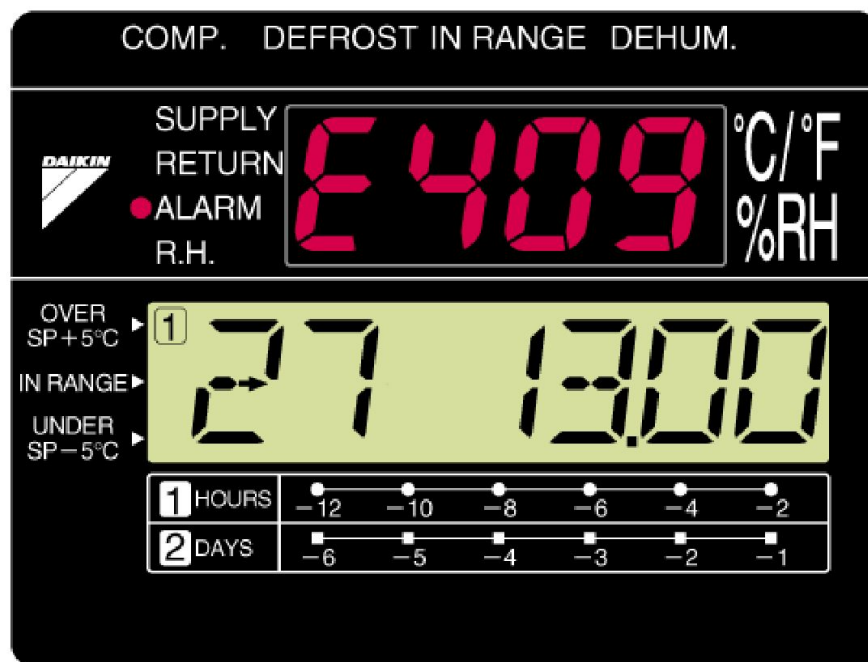

- ★ Electronic chart system

- Controlled temp. (The other temp.) for Max last 7 days.

after several seconds

Technical features

- Controller (DECOS III c)

- ★ Electronic chart system

- Controlled temp. (The other temp.) for Max last 7 days.

final display

Technical features

■ Controller (DECOS III c)

☆ Electronic chart system

• Alarm record for Max. last 7 days

Technical features

■ Controller (DECOS III c)

☆ Electronic chart system

• Alarm record for Max. last 7 days

after one second

Technical features

■ Controller (DECOS III c)

☆ Electronic chart system

• Alarm record for Max. last 7 days

after one second

Technical features

■ Controller (DECOS III c)

☆ Electronic chart system

• Alarm record for Max. last 7 days

final display