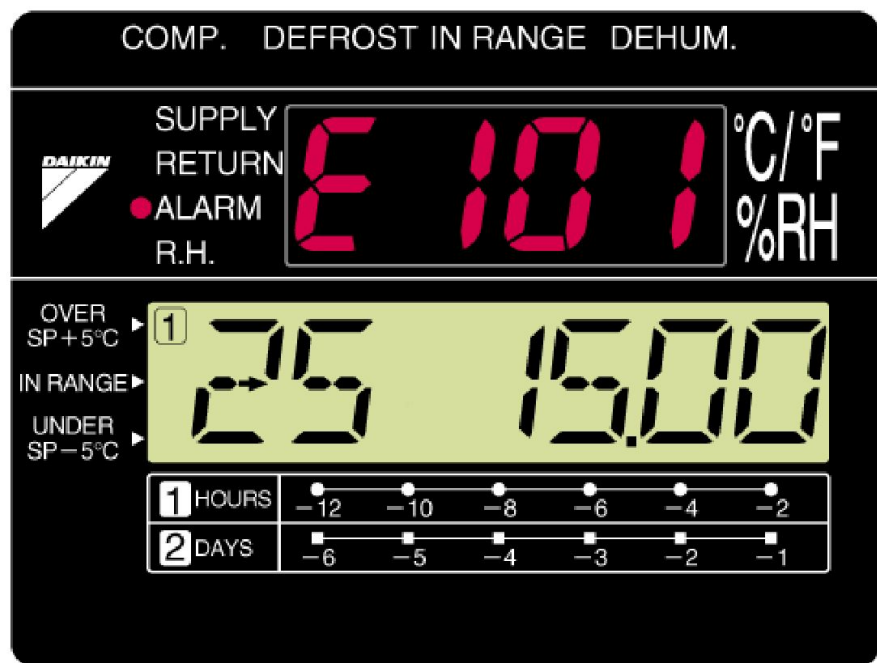

Cut chart paper control

☆ Electronic chart system

Quick check for ...

- Abnormal condition of inside temp.
- History of inside temp.
- Latest one-week temp/alarm history.

Technical features

■ Controller (DECOS IIIc)

final display

Technical features

■ Controller (DECOS III c)

☆ Electronic chart system

• Alarm record for Max. last 7 days

Technical features

■ Controller (DECOS III c)

☆ Electronic chart system

• Alarm record for Max. last 7 days

after one second

Technical features

■ Controller (DECOS III c)

☆ Electronic chart system

• Alarm record for Max. last 7 days

after one second

Technical features

■ Controller (DECOS III c)

☆ Electronic chart system

• Alarm record for Max. last 7 days

final display