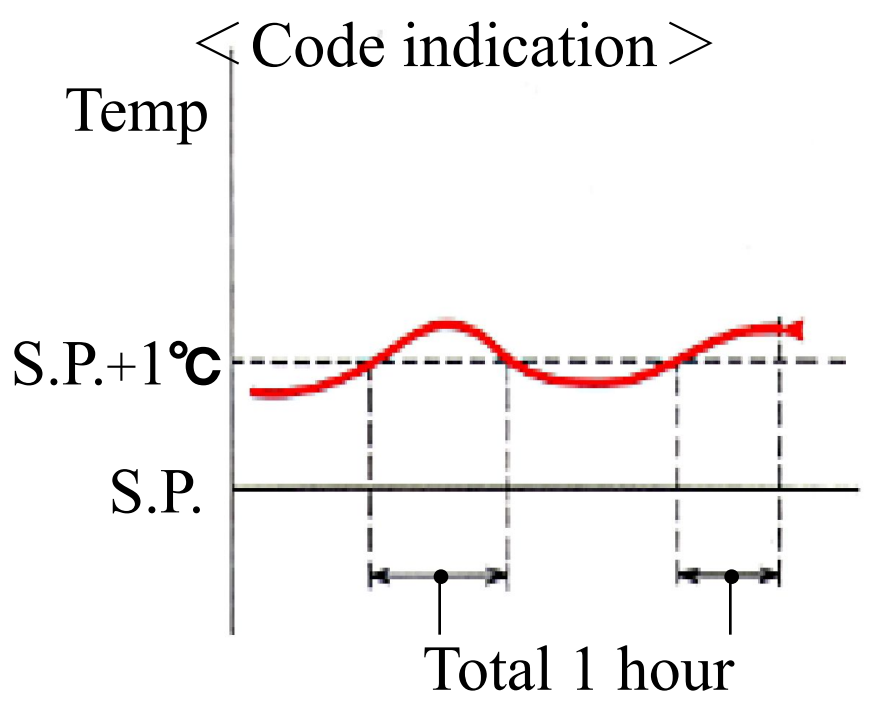

Technical features

- Controller (DECOS III c)

- ☆ Electronic chart system

• Graphics of inside temp. (2)

ex.2

< 12 hours >

Technical features

■ Controller (DECOS III c)

☆ Electronic chart system

• Abnormal condition of inside temp.

Technical features

- Controller (DECOS III c)

- ☆ Electronic chart system

• History of inside temp. (1)

Technical features

■ Controller (DECOS III c)

☆ Electronic chart system

• Controlled temp. (The other temp.) for Max last 7 days.

Technical features

■ Controller (DECOS III c)

☆ Electronic chart system

• Controlled temp. (The other temp.) for Max last 7 days.