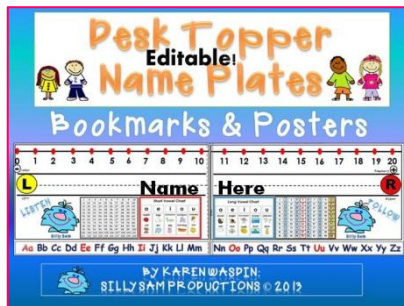

Tuesday:

Wednesday:

Thursday:

Friday:

Special Messages:

Back-To-School Silly Sam Products

[Desk Topper Name Plates Bookmarks Posters](#)

[Editable Desk Topper Name Plates Bookmarks Posters](#)

[Editable OWLS Ollie Olea Desk-Topper Name-Plates & Posters](#)

[Silly Sam Classroom Management System BUNDLE](#)

[Silly Sam Back To School Pack Classroom Management System Birthday Package](#)

[Silly Sam MY GOALS Positive Behavior Card](#)