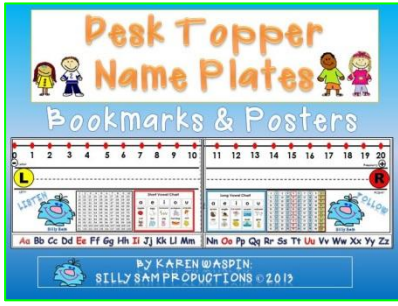

Tuesday:

Wednesday:

Thursday:

Friday:

Special Messages:

Back-To-School Silly Sam Products

[Desk Topper Name Plates Bookmarks Posters](#)

[Editable Desk Topper Name Plates Bookmarks Posters](#)

[Editable OWLS Ollie Olea Desk-Topper Name-Plates & Posters](#)

[Silly Sam Classroom Management System BUNDLE](#)

[Silly Sam Back To School Pack Classroom Management System Birthday Package](#)

[Silly Sam MY GOALS Positive Behavior Card](#)