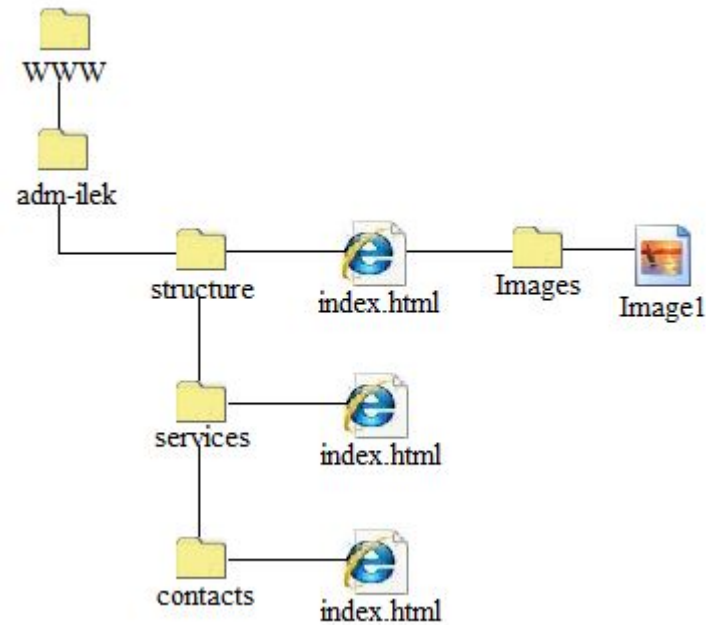

Техническое и программное обеспечения

Программное обеспечение:

- Microsoft Office 2013;
- ABBYY PDF Transformer;
- ABBYY FineReader;
- Бюджет поселения 8 (1С).
- ...

Локальная вычислительная сеть

Сайт Илекского сельсовета

Сайт Илекского сельсовета

The screenshot shows the official website of the Ilek Rural Administration. At the top left is the coat of arms of the Ilek Rural Administration. To its right, contact information is provided: a telephone number (+7 (35337) 2-17-53), an email address (adm_ilekskaya@mail.ru), and working hours (Monday-Friday, 09:00 - 17:00). A dark blue navigation bar contains links for 'Главная', 'Структура', 'Новости', 'Нормотворчество', 'Услуги населению', 'Контакты', and 'Интернет-приёмная'. Below the navigation bar is a profile section for the head of the administration, Dmitry Nikolaevich Sokolov, featuring a portrait and a welcome message. The main content area is titled 'Мероприятия, проводимые на территории Илекского района:' and features three news items with images and dates: a report on the 2020 activities of the Ilek Rural Administration (March 24, 2021), a congratulatory message for International Women's Day (March 8, 2021), and a mass cross-country ski race (February 14, 2021). A chat icon is visible in the bottom right corner.