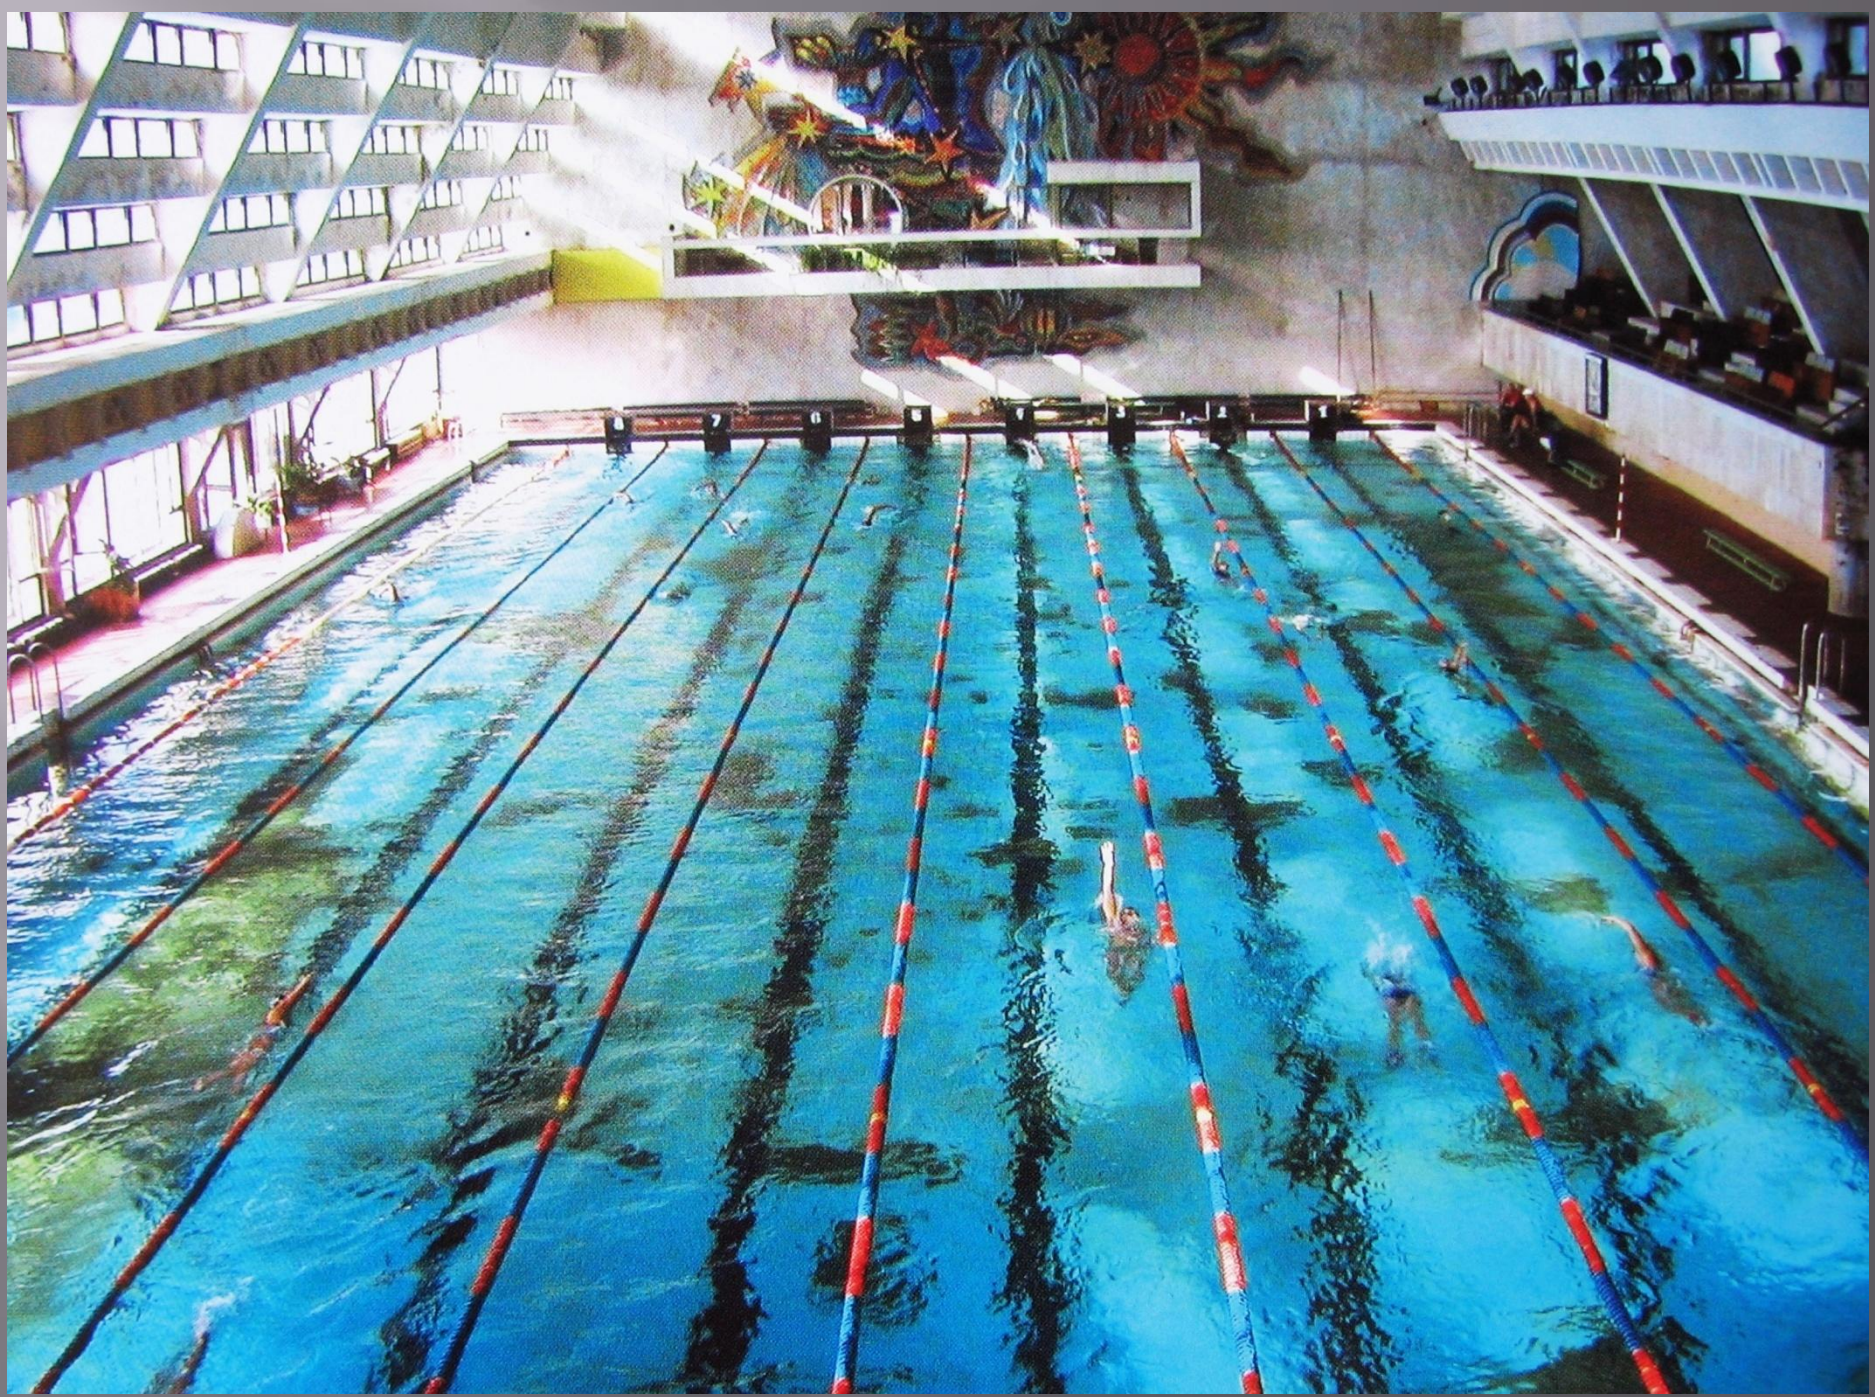

**Международный  
центр «Орленок»**

ОРЛЕНЮК

ВСЕРОССИЙСКИЙ ДЕТСКИЙ ЦЕНТР

Космический аппарат  
типа "СОЮЗ"

**RUSSIA 2018**

A large, three-dimensional sculpture of the text "RUSSIA 2018" in a bold, red, sans-serif font. The sculpture is positioned in the middle ground, resting on a low concrete base. Behind the sculpture is a dense row of tall palm trees. The background features a blue sky with scattered white clouds and a distant building or structure. The foreground is a wide, paved area with visible lane markings.