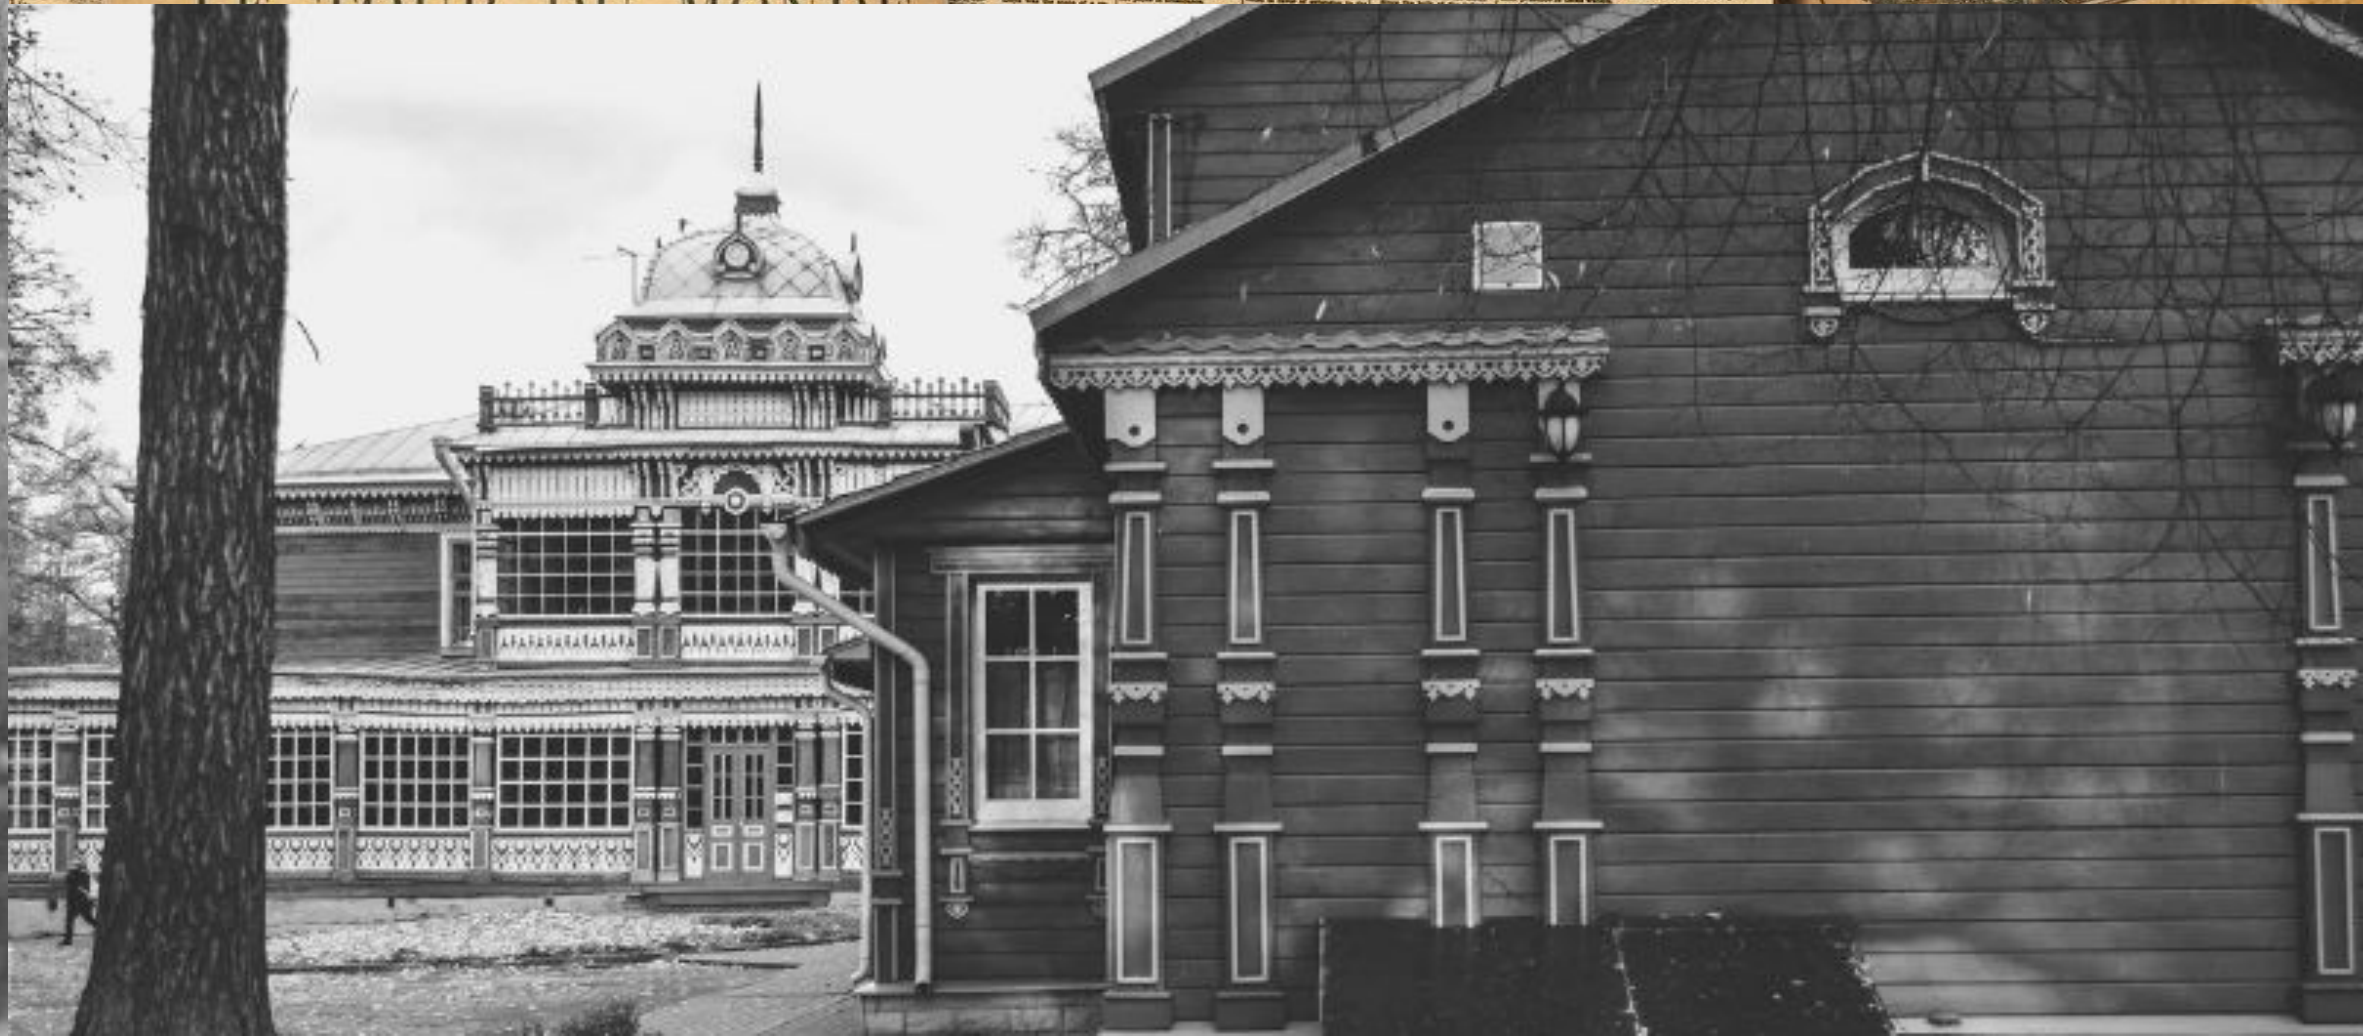

The most wonderful city is the one
where a person is happy

MY NATIVE TOWN

NUZH DIN ARTEM
@JOHN_SPIER_

Locati

Ryazan is located on the Russian Plain and is part of the so-called near ring of large cities located 150-200 km from Moscow

History

Ryazan is one of the oldest cities in central Russia. She is mentioned in chronicles long before Moscow and Vladimir. The ancestors of the modern Ryazan people are considered to be the Vyatichi, who formed an independent principality, the center of which was Ryazan.

Ryazan was located 50 km from the present place. When the Tatars-Mongols attacked Russia, the city was destroyed, and later a new one was built here.

AND IN RYAZAN, MUSHROOMS WITH EYES ...

“Marie drove through Ryazan ,” Natasha said. - Prince Andrew did not notice that she called his sister Marie. And Natasha, when he called her that, for the first time noticed it herself.