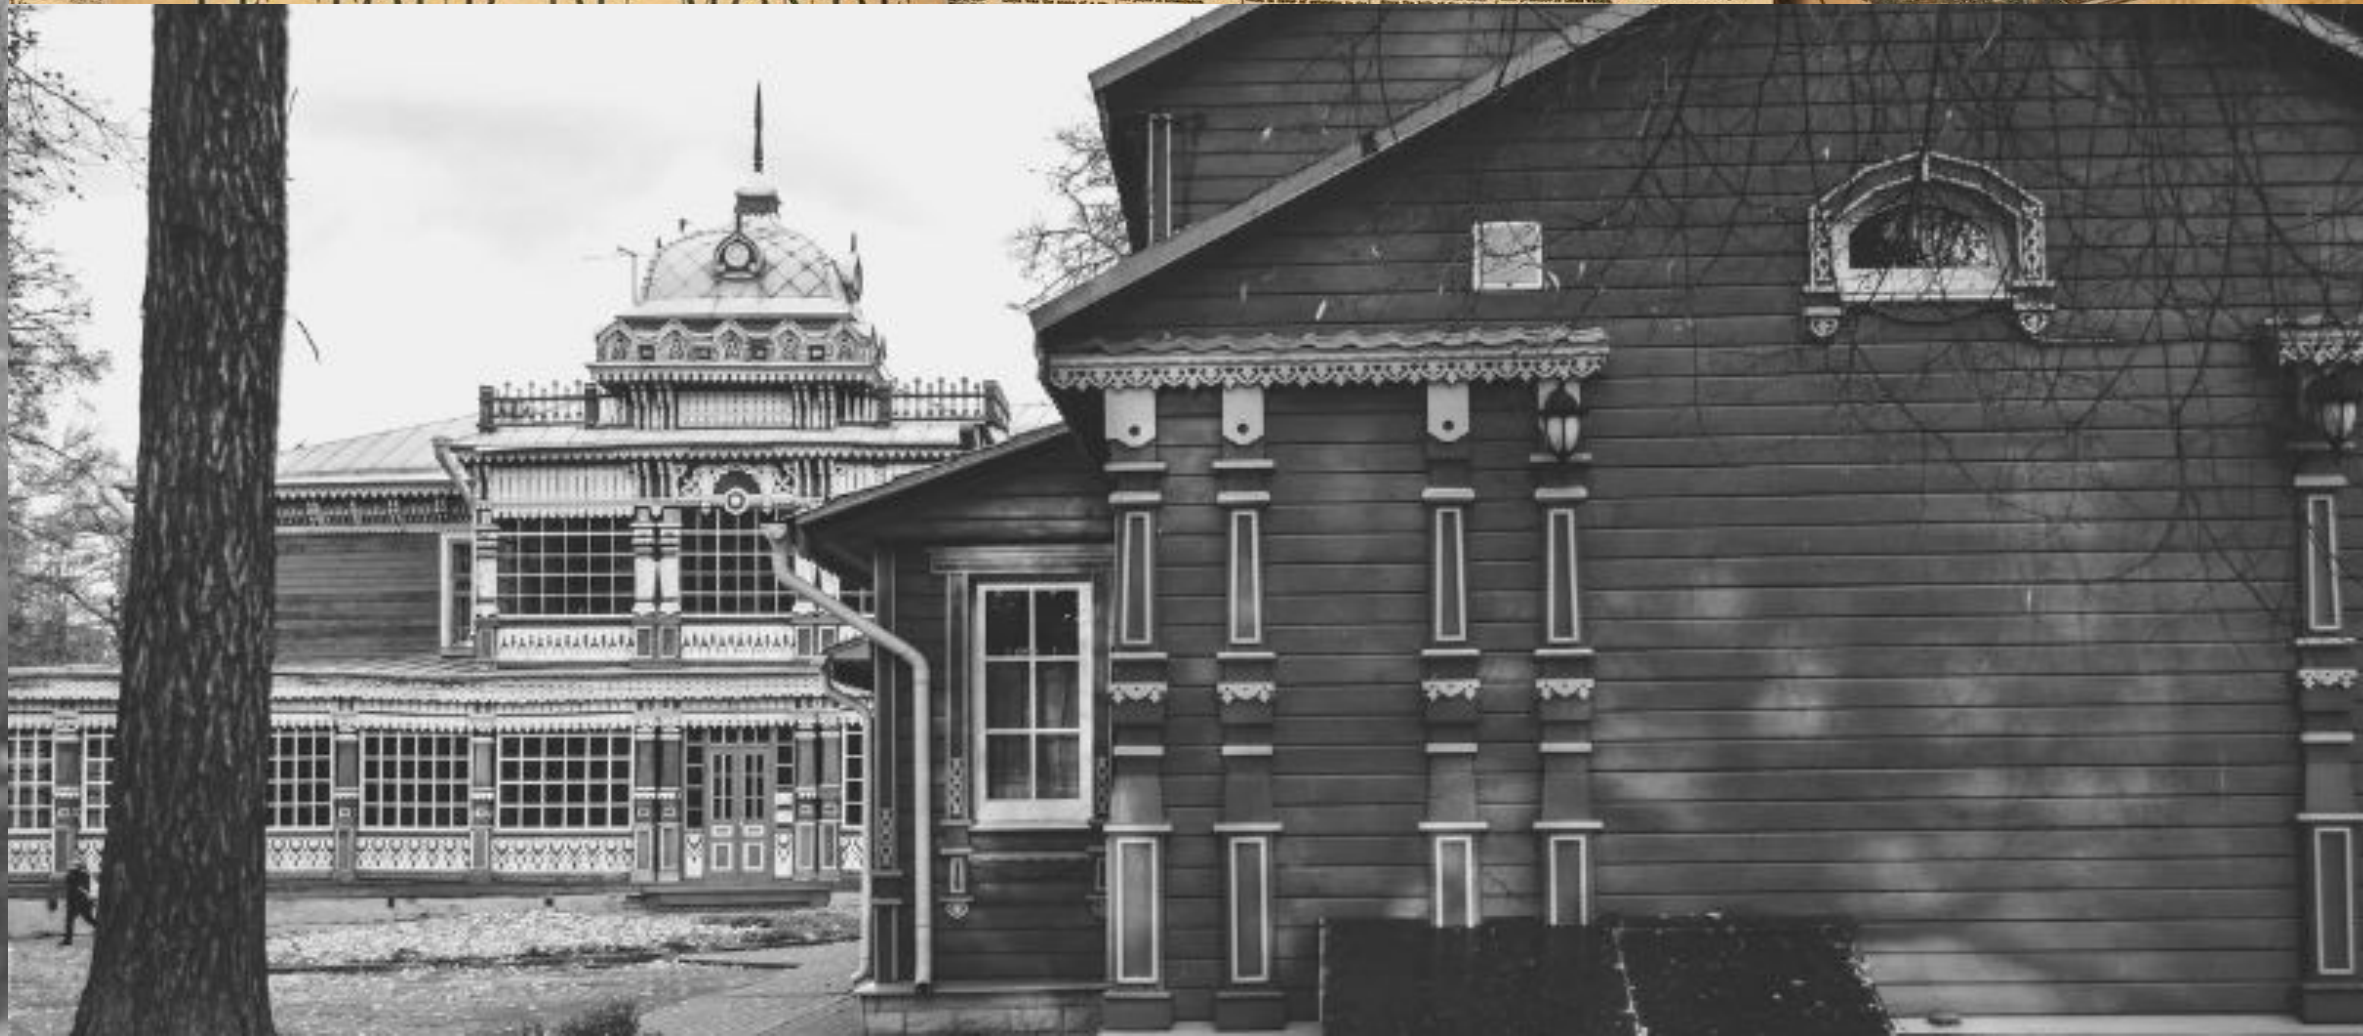

The most wonderful city is the one
where a person is happy

MY NATIVE TOWN

NUZH DIN ARTEM
@JOHN_SPIER_

Location

Ryazan is located on the Russian Plain and is part of the so-called near ring of large cities located 150-200 km from Moscow

History

Ryazan is one of the oldest cities in central Russia. She is mentioned in chronicles long before Moscow and Vladimir. The ancestors of the modern Ryazan people are considered to be the Vyatichi, who formed an independent principality, the center of which was Ryazan.

Ryazan was located 50 km from the present place. When the Tatars-Mongols attacked Russia, the city was destroyed, and later a new one was built here.

AND IN RYAZAN, MUSHROOMS WITH EYES ...

“Marie drove through Ryazan ,” Natasha said. - Prince Andrew did not notice that she called his sister Marie. And Natasha, when he called her that, for the first time noticed it herself.