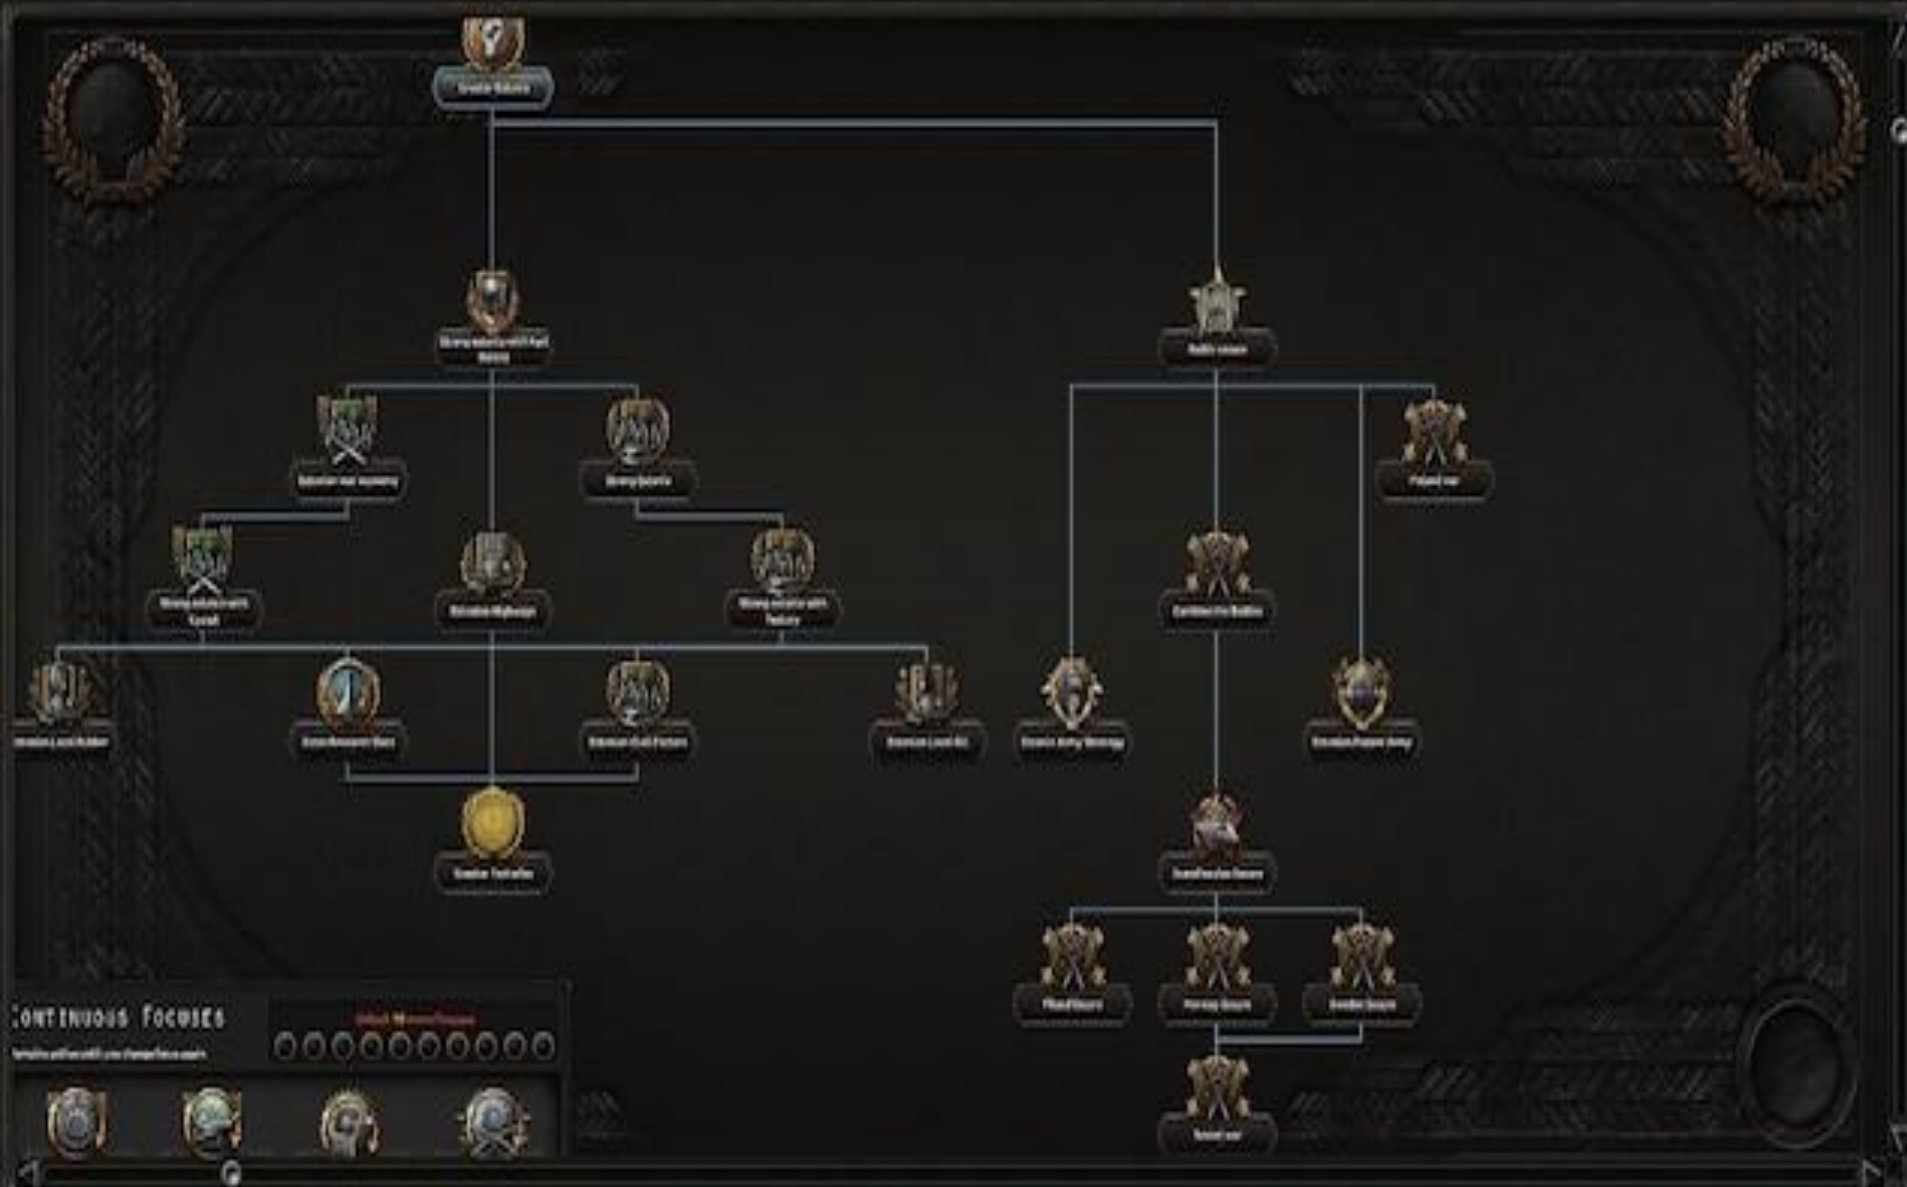

An aerial night view of Tallinn, Estonia, showing the city's dense architecture and illuminated church spires against a twilight sky. The city lights are visible throughout the scene, with several prominent church spires standing out against the darkening sky. The overall atmosphere is one of a historic city at night.

# ESTONIA

## THE BALTIC TIGER

# ESTONIA FOCUS TREE

Type to Search