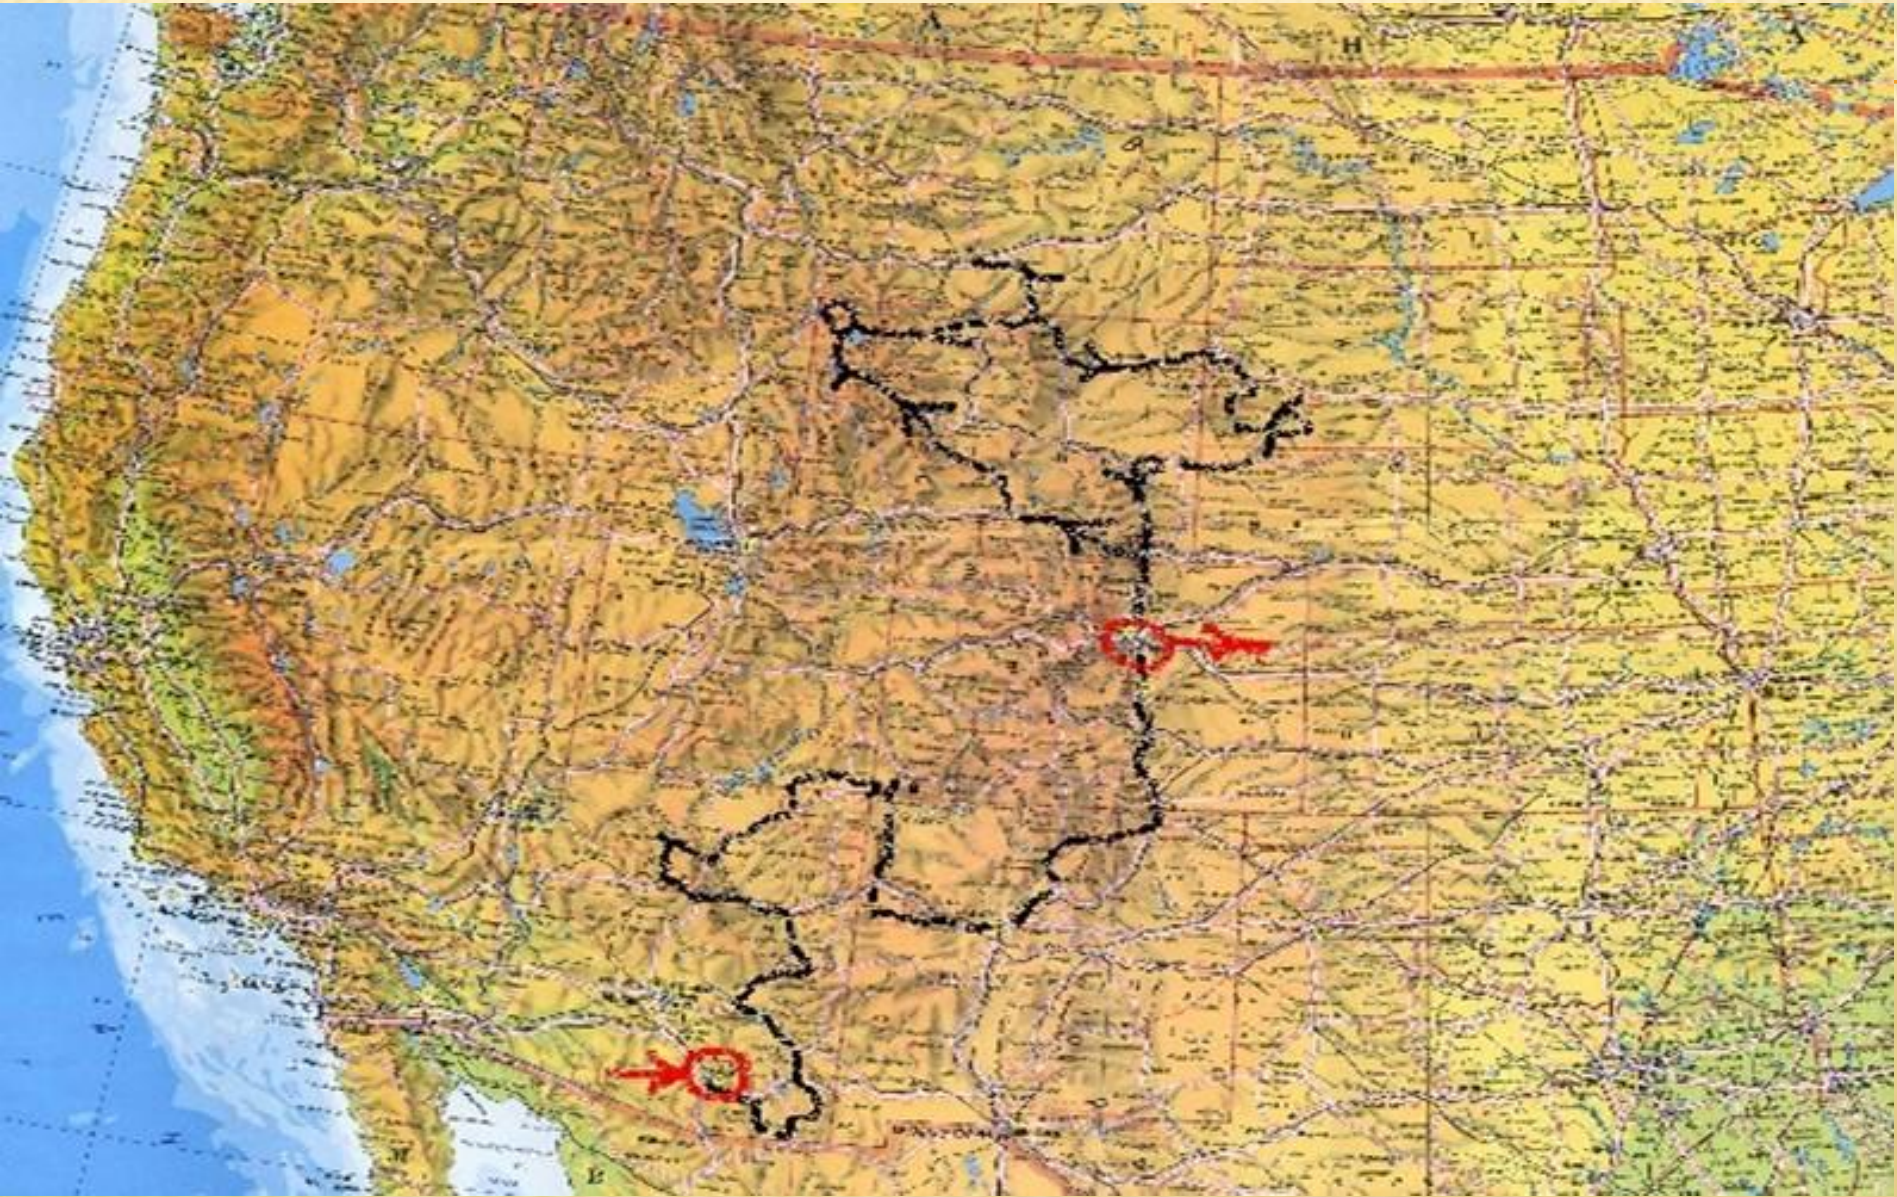

WILD WEST

TYPVS DE INTEGRO MUNDI

AMERICA
MEXICANA

Circulus Arcticus

Anno Domini 1492

Christophorus Columbus

Regis Castellae

detecta

Torontea

Regis Castellae

detecta

detecta

detecta

detecta

detecta

WolfDreamer
+ Tags

We are
as one...

**RED DEAD
REDEMPTION**
GAMERSYDE

McCarthy ©12

© Sergio Murta

POSTED AT WWW.BI77.RU

© 2005 Terry Bohannon Photography

© Tony Bonanno

A rustic wooden sign hangs from a metal chain against a white wooden plank background. The sign is made of weathered, dark brown wood with a rough, splintered left edge. It features the words "COWBOYS" and "WELCOME" written in a bold, black, hand-painted serif font. A metal chain is attached to the top of the sign, forming a triangular shape. A faint "fotolia" watermark is visible in the center of the sign.