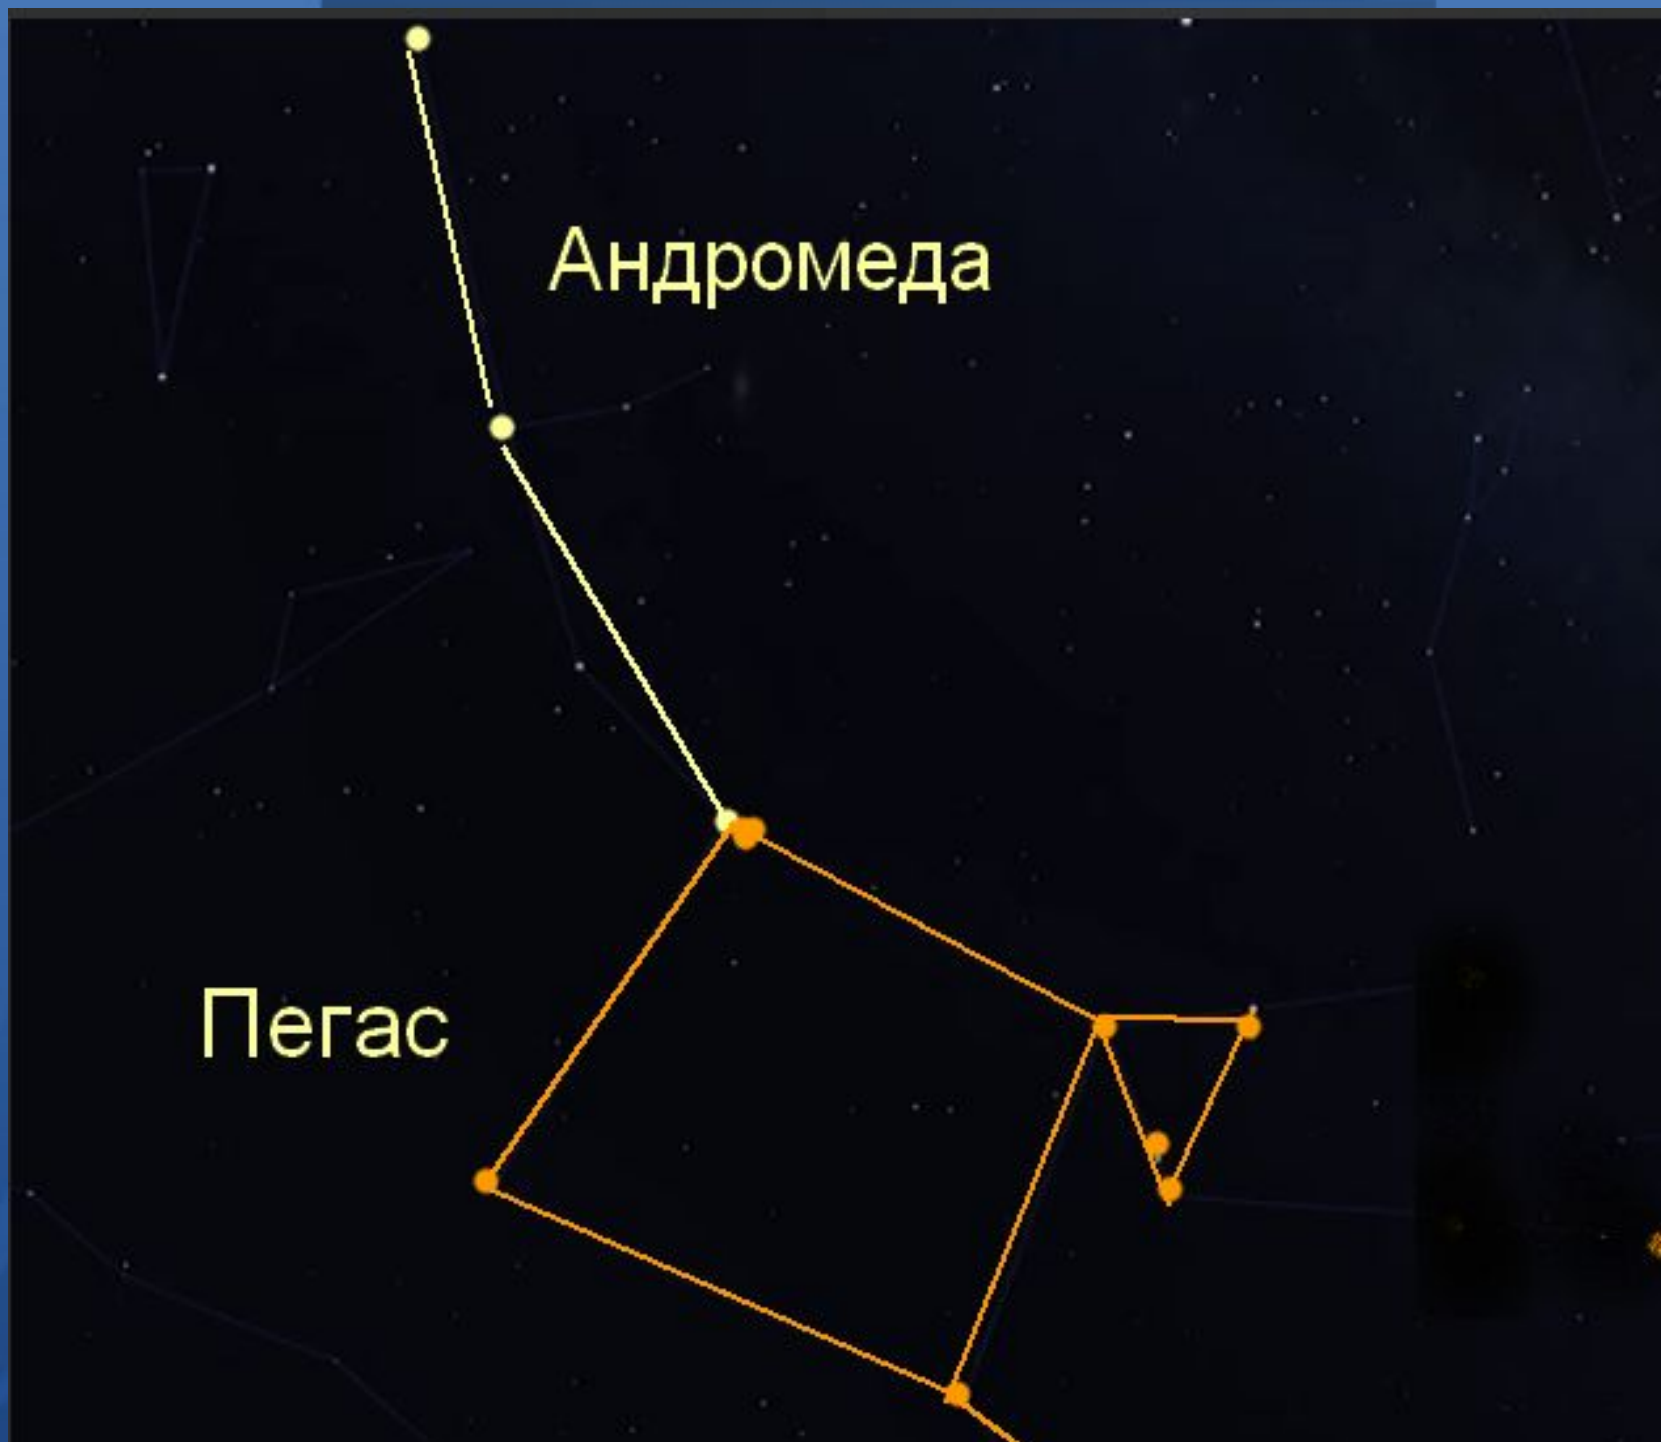

полярная звезда

Полярная звезда

Кохаб

М.Медведица

Кассиопея

β

α

Туманность
Андромеды

The image shows a star chart of the constellation Andromeda. A dashed line connects several stars in the upper left quadrant. A dashed circle highlights a faint, elongated object in the center-right, representing the Andromeda Galaxy. A solid line connects three stars at the bottom of the chart. The background is a dark field of stars.

Андромеда

Андромеда

Пегас

Персей

α

β

ξ

ε