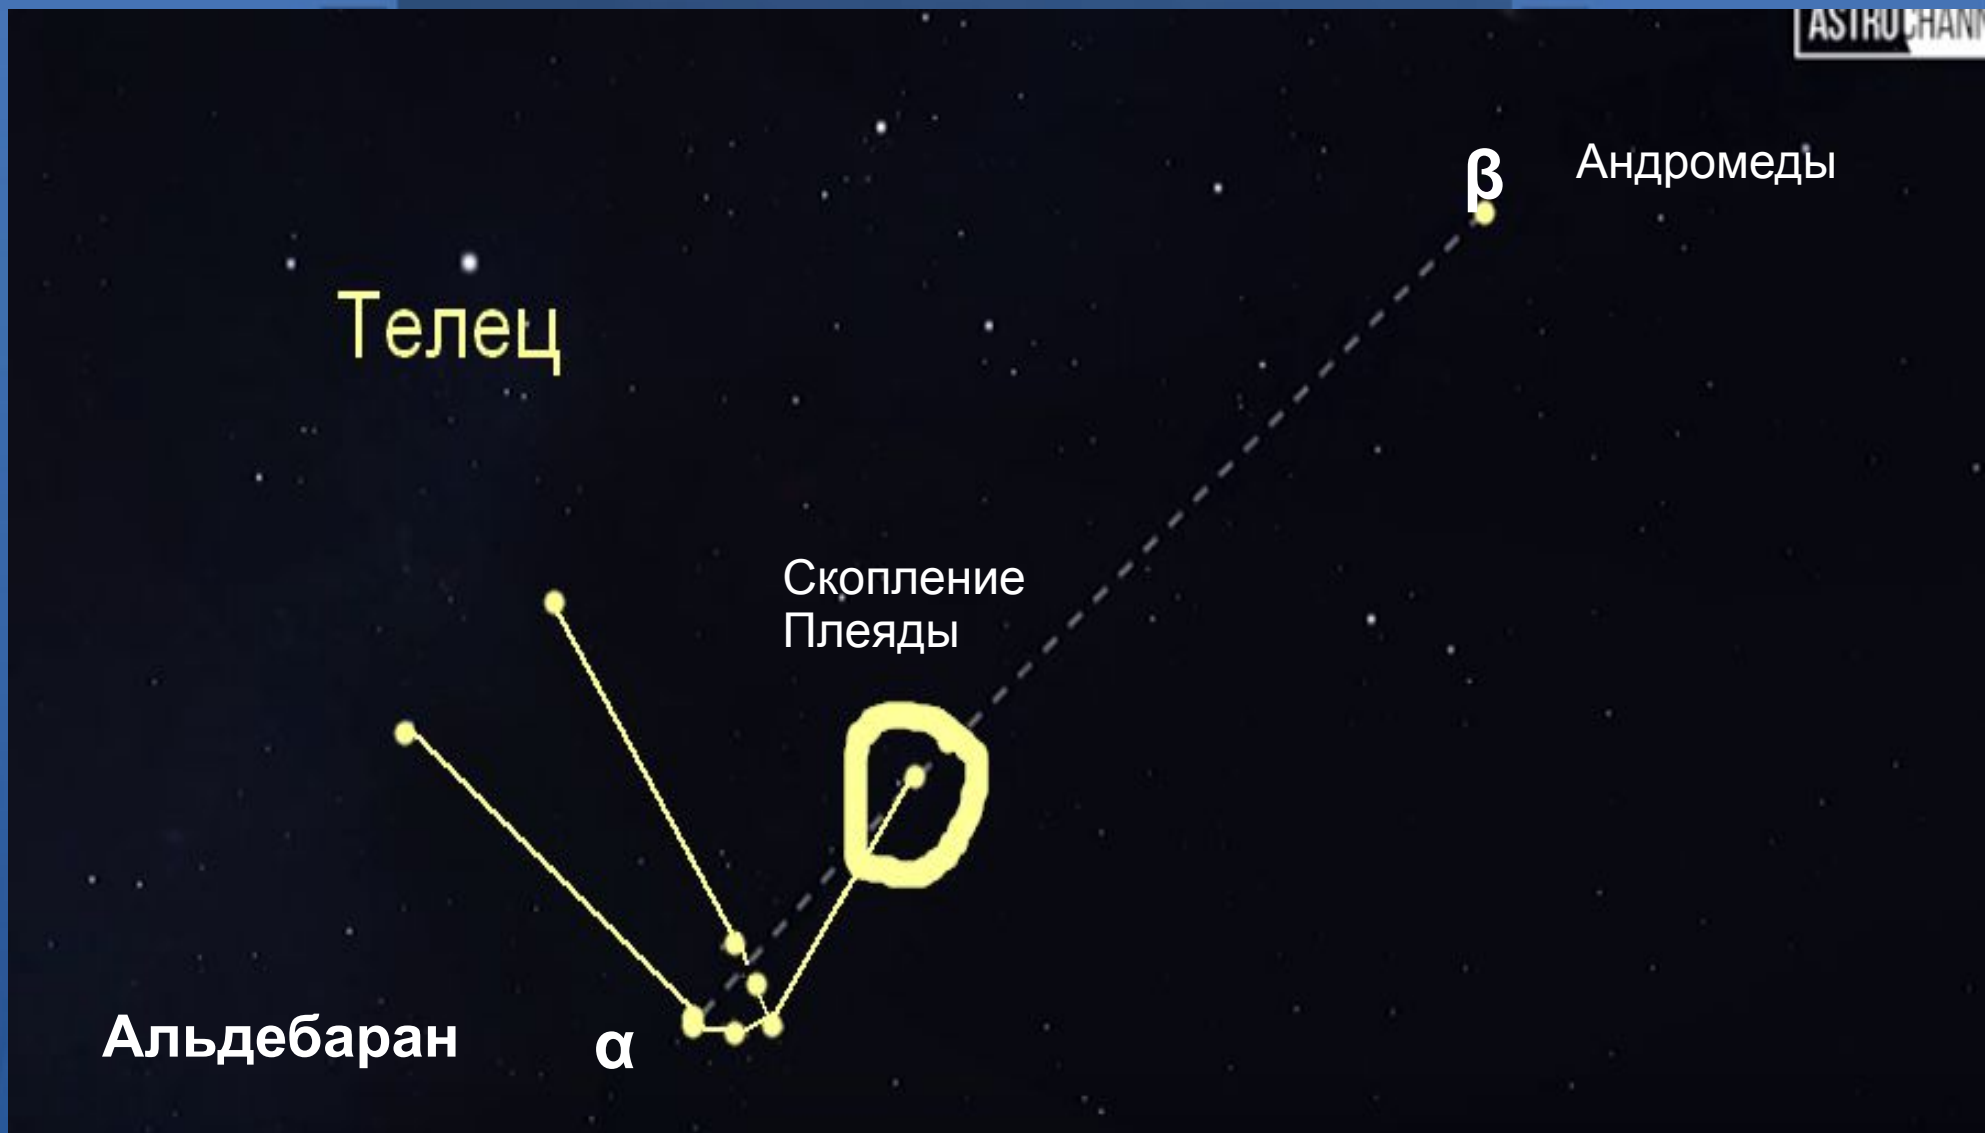

β

Андромеды

Телец

Скопление
Плеяды

Альдебаран

α