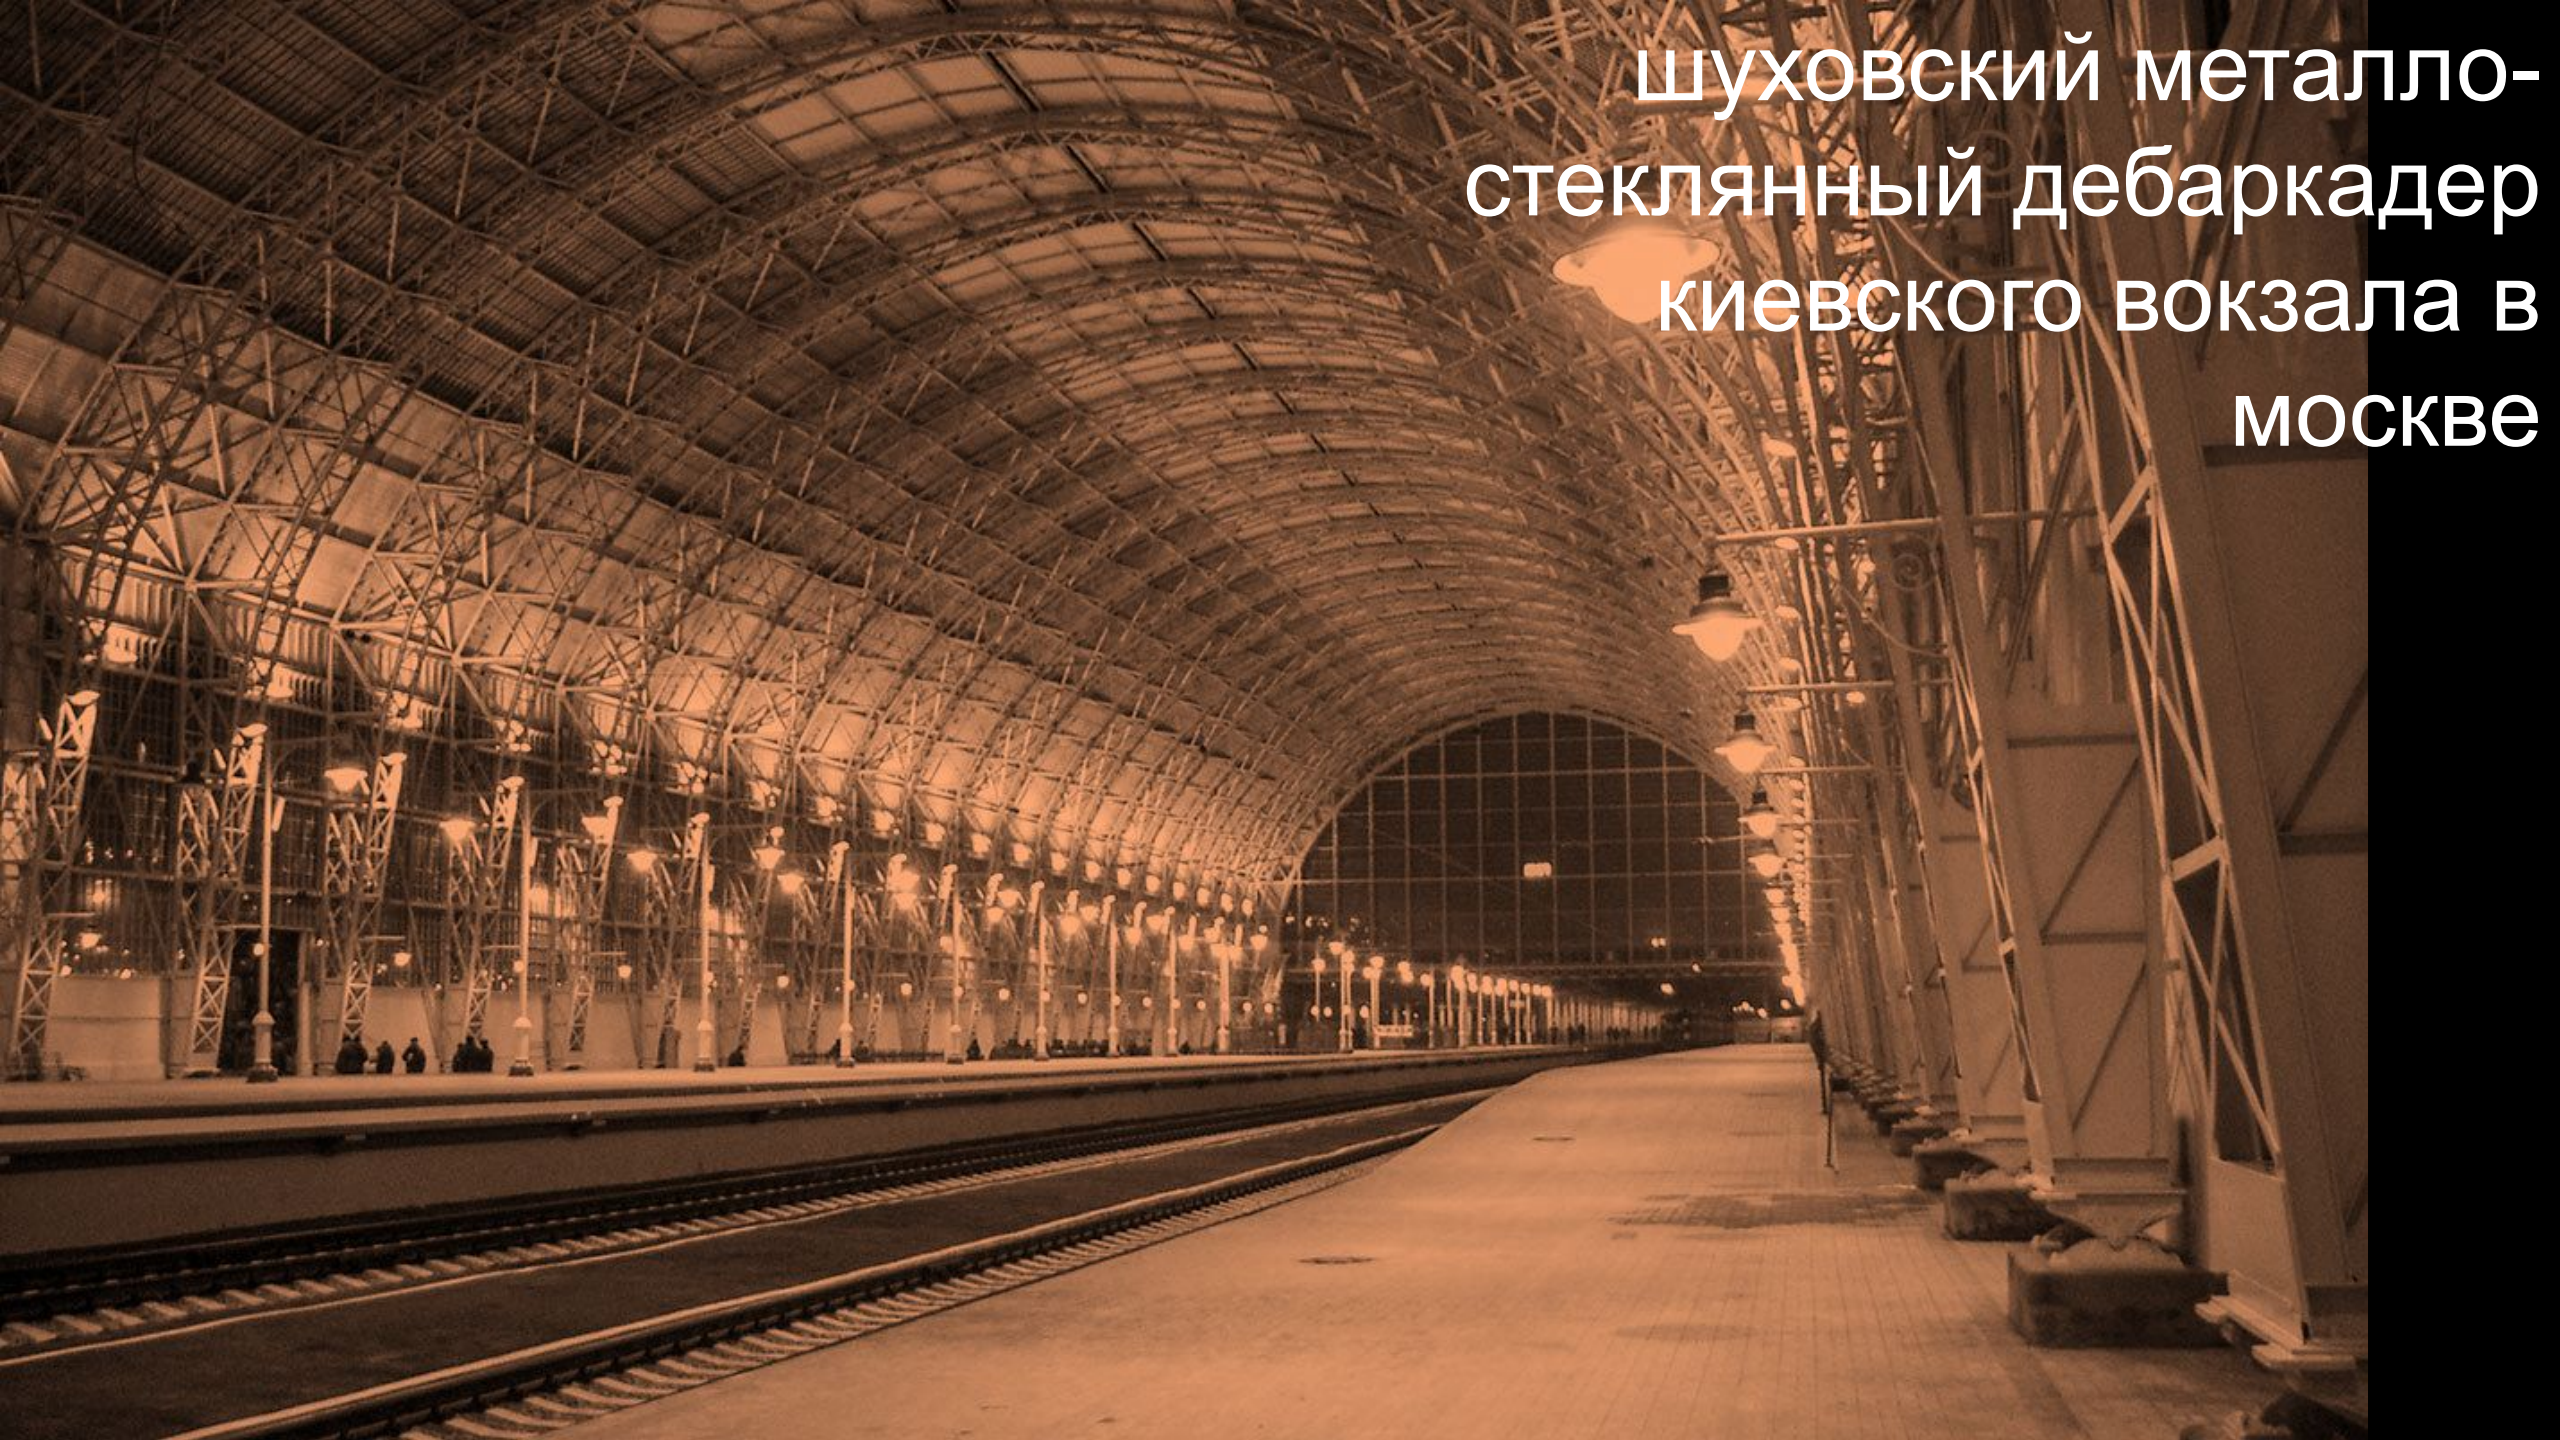

ШУХОВСКИЙ МЕТАЛЛО-
СТЕКЛЯННЫЙ ДЕБАРКАДЕР
КИЕВСКОГО ВОКЗАЛА В
МОСКВЕ