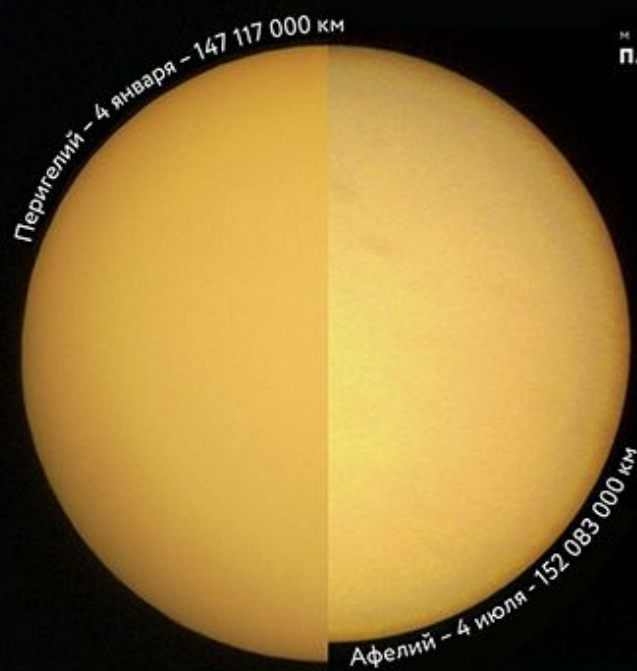

Перигелий и афелий Земли