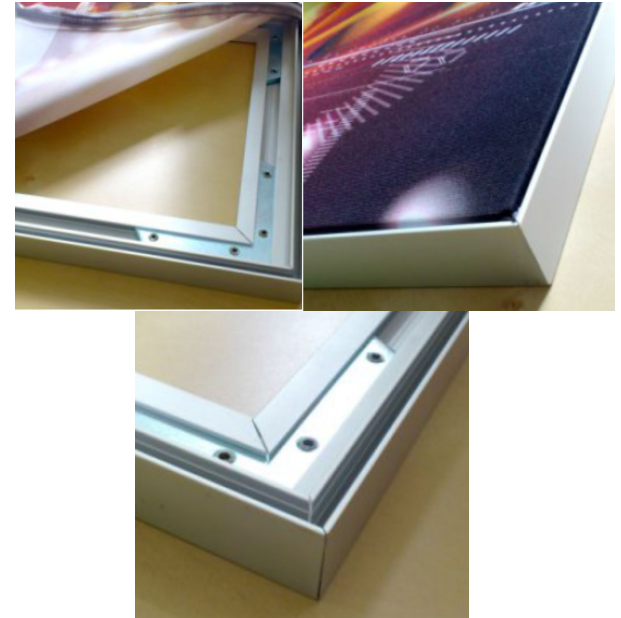

Wall paper all height.

Please check the sizes on site and adapt the file locally

Matière / Material :

Logo en komadur de 2mm mat collé avec double face
 Logo in 2mm matt komadur glued with double sided

Dimensions / Sizes :

#C1

VERSO OUTSIDE SIDE

FACE interior behind the cashdesk :
without logo

TO INSTALL ON THE FRAMEWORKS OF THE WINDOW:

CHECK TO INSTALL A POWER SUPPLY FOR THE BACKLIGHT

Descriptif technique / technical description:

Caisson profilé aluminium brut de 8cm de profondeur. Panneau de fond avec LEDs. Toile Backlight Diffusant imprimée avec jonc silicone cousu.

Aluminium box 8cm depth. Back panel with LEDs. Diffusing printed textile for backlight with a silicone stick sewn

Canvas : seasonal visual shoes

Sizes: 110L x 170H

Descriptif technique / technical description:

Caisson profilé aluminium brut de 1.5cm de profondeur.

Toile Backlight Diffusant imprimée avec jonc silicone cousu.