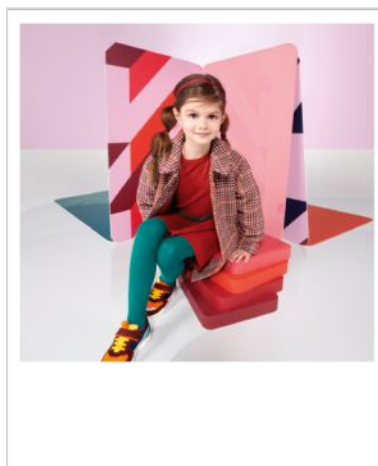

#C

RECTO INTERIOR SIDE