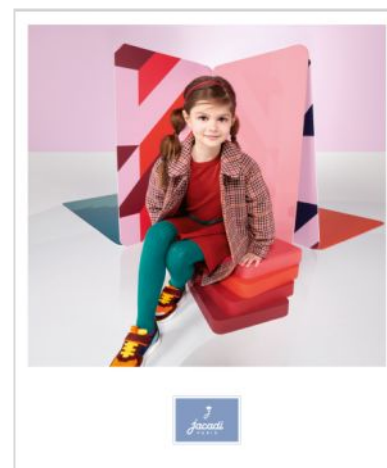

#C1

VERSO OUTSIDE SIDE