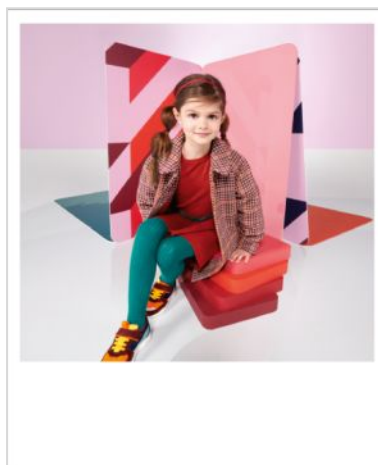

#C

RECTO INTERIOR SIDE