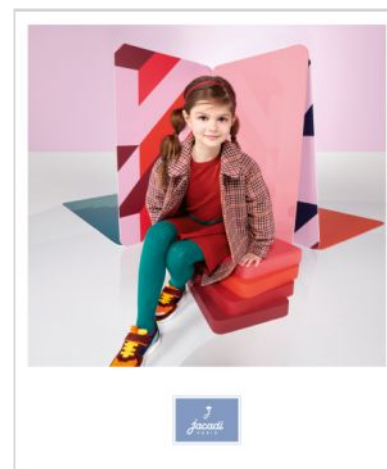

#C1

VERSO OUTSIDE SIDE