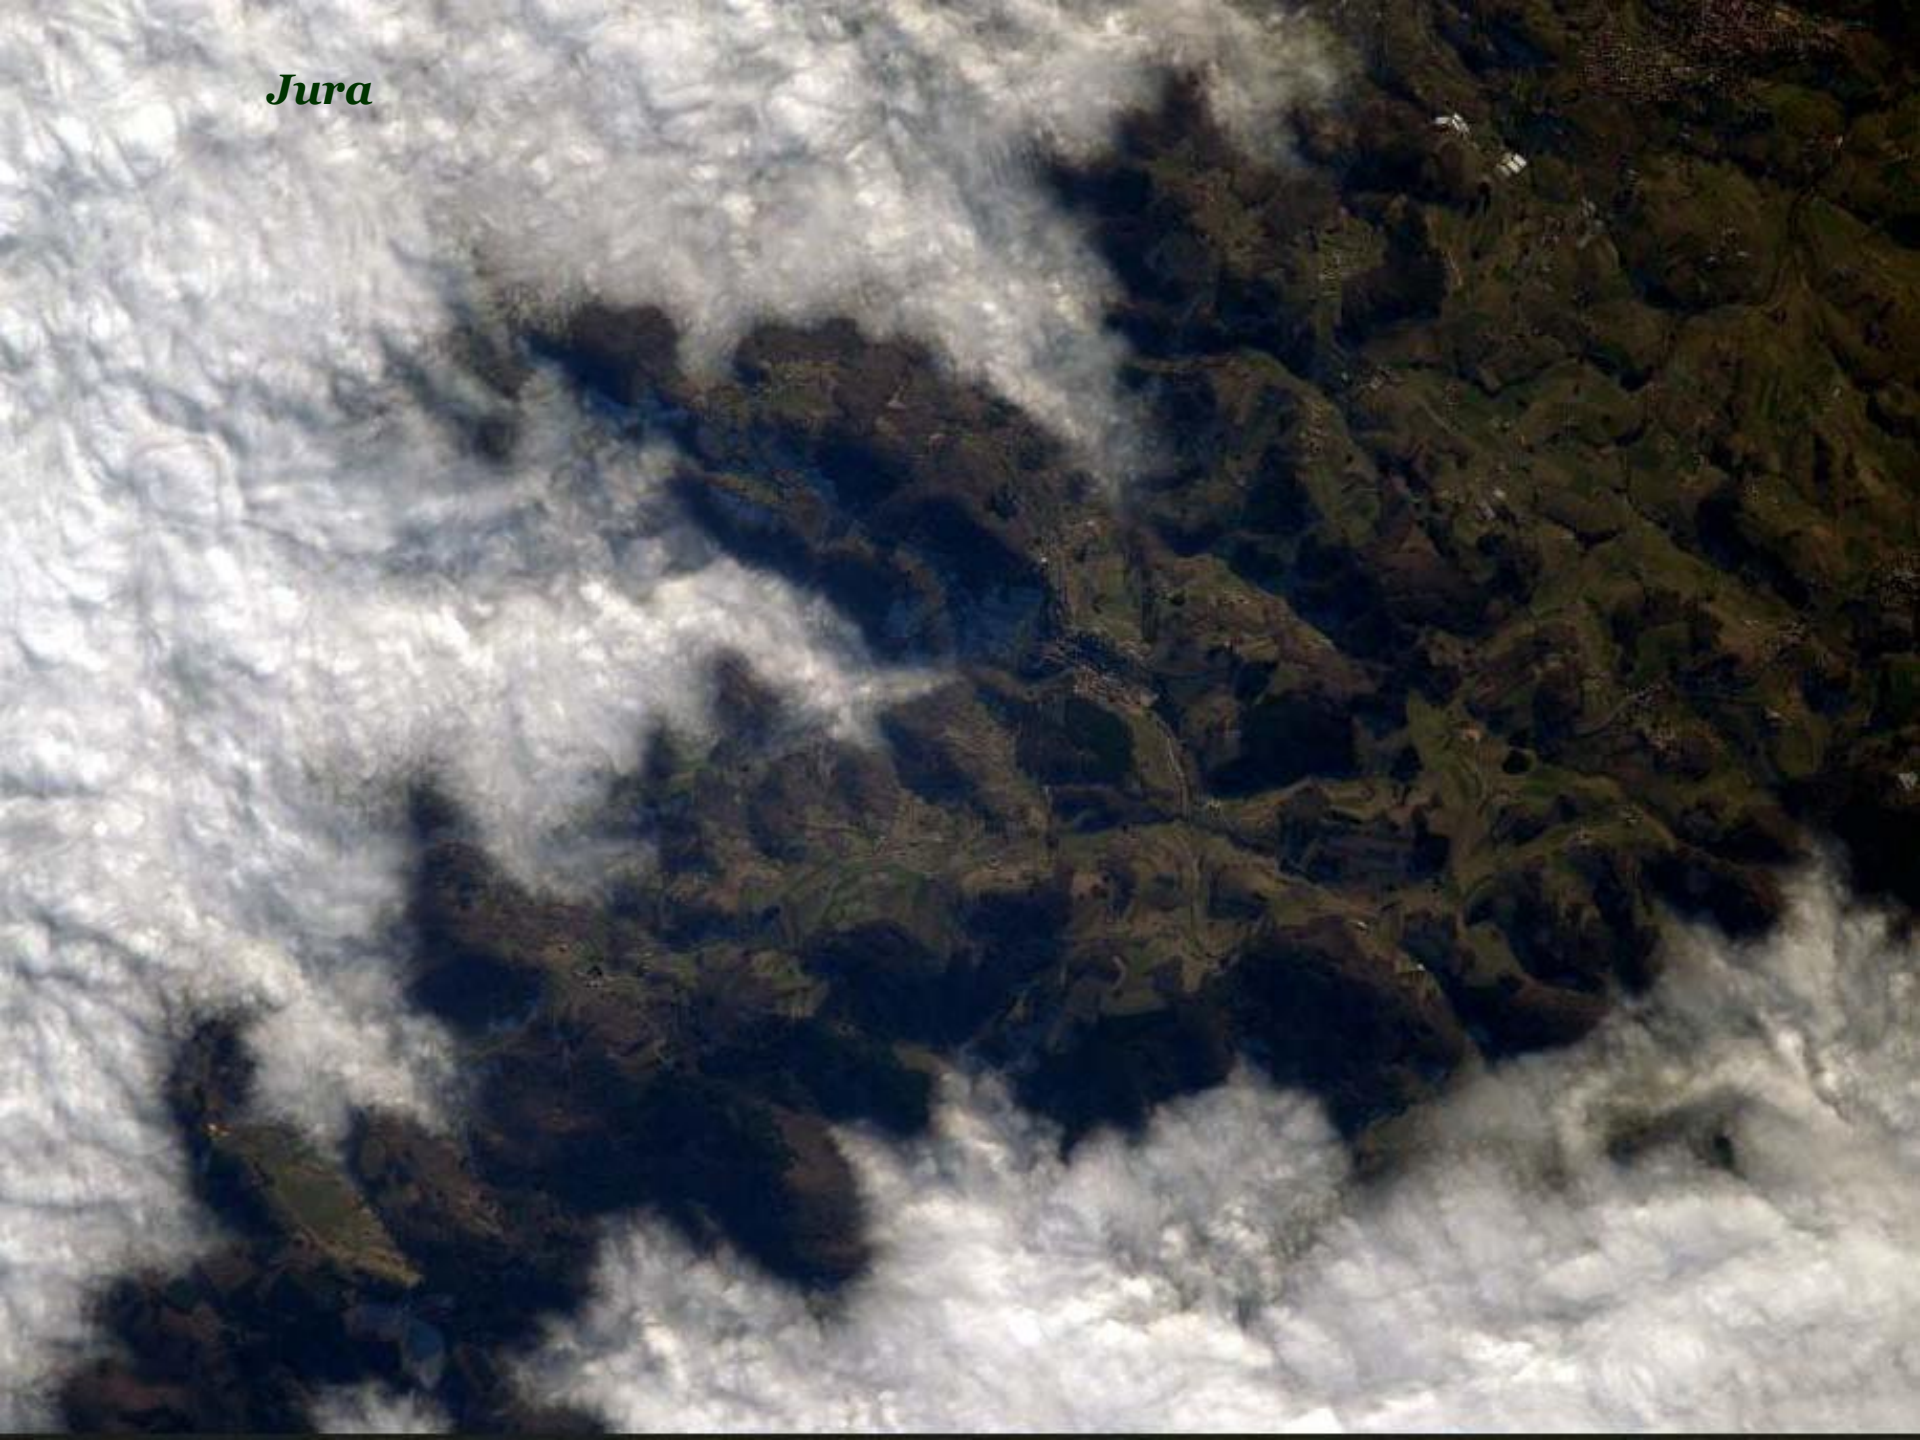

*Hendaye*

*Saint Jean de Luz*

*Lac du Mont Cenis*

*Les Pyrénées*

*Jura*

Capture Plein écran

***La Bretagne***

An aerial night photograph of Brittany, France, showing a dense network of lights across the region. The lights are concentrated in the central and eastern parts of the peninsula, with a prominent bright cluster in the center. The surrounding areas are dark, with some scattered lights along the coastlines. The overall scene is a vast, illuminated landscape under a dark sky.