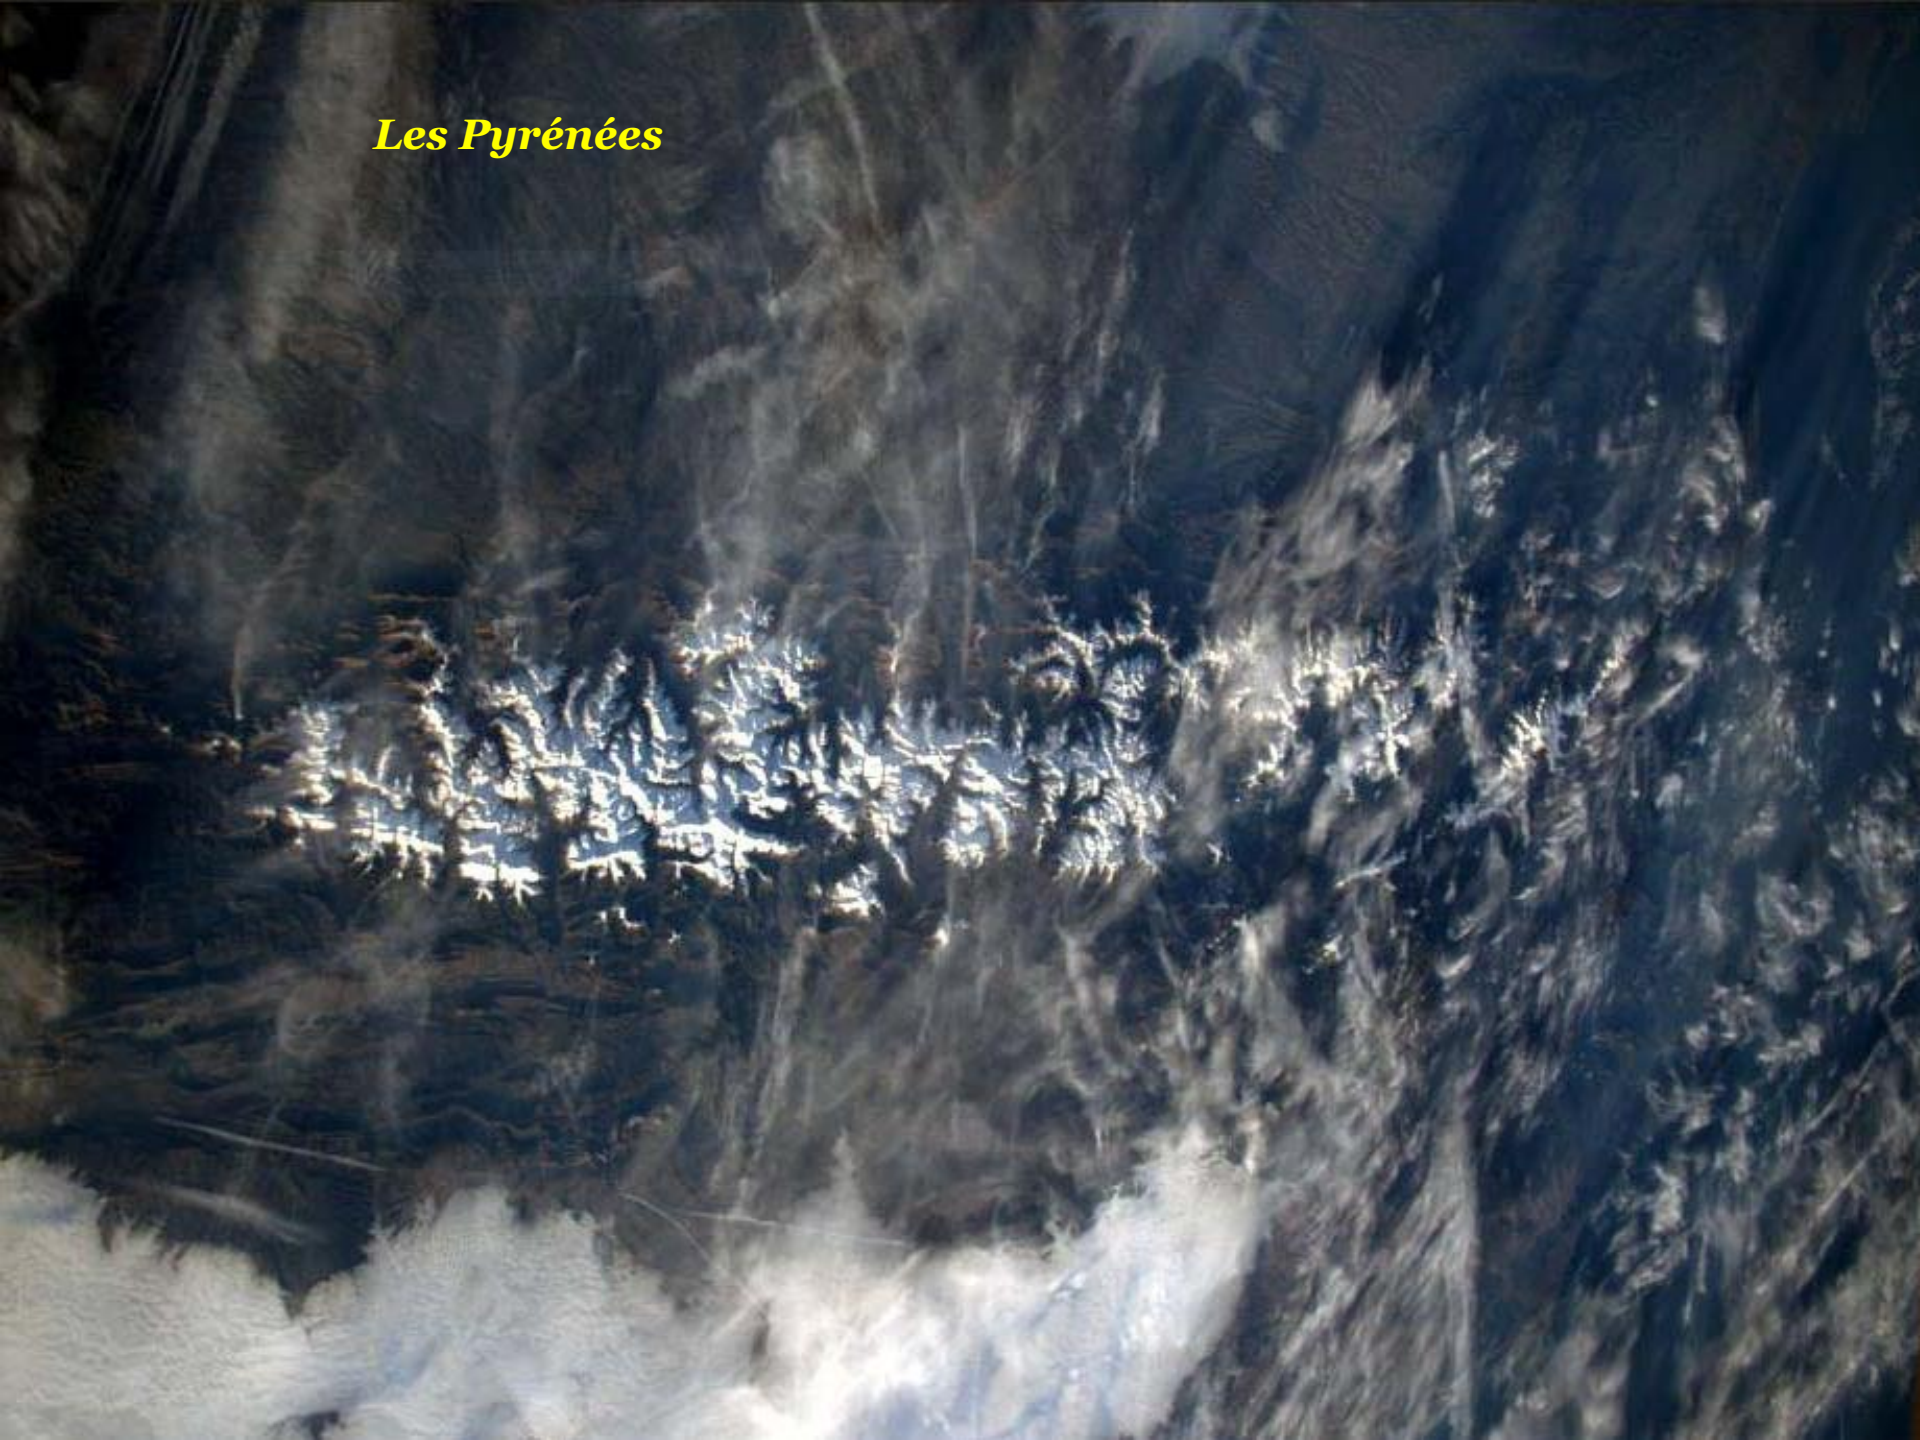

*Hendaye*

*Saint Jean de Luz*

*Lac du Mont Cenis*

*Les Pyrénées*

*Jura*

Capture Plein écran

***La Bretagne***

An aerial night photograph of Brittany, France, showing a dense network of lights across the region. The lights are concentrated in the central and eastern parts of the peninsula, with a prominent bright cluster in the center. The surrounding areas are dark, with some scattered lights along the coastlines. The overall scene is a vast, illuminated landscape under a dark sky.

*Port Navalo*

*Dieppe*

*Guadeloupe*

*La Réunion*

*La Réunion*

***Piton de la Fournaise***