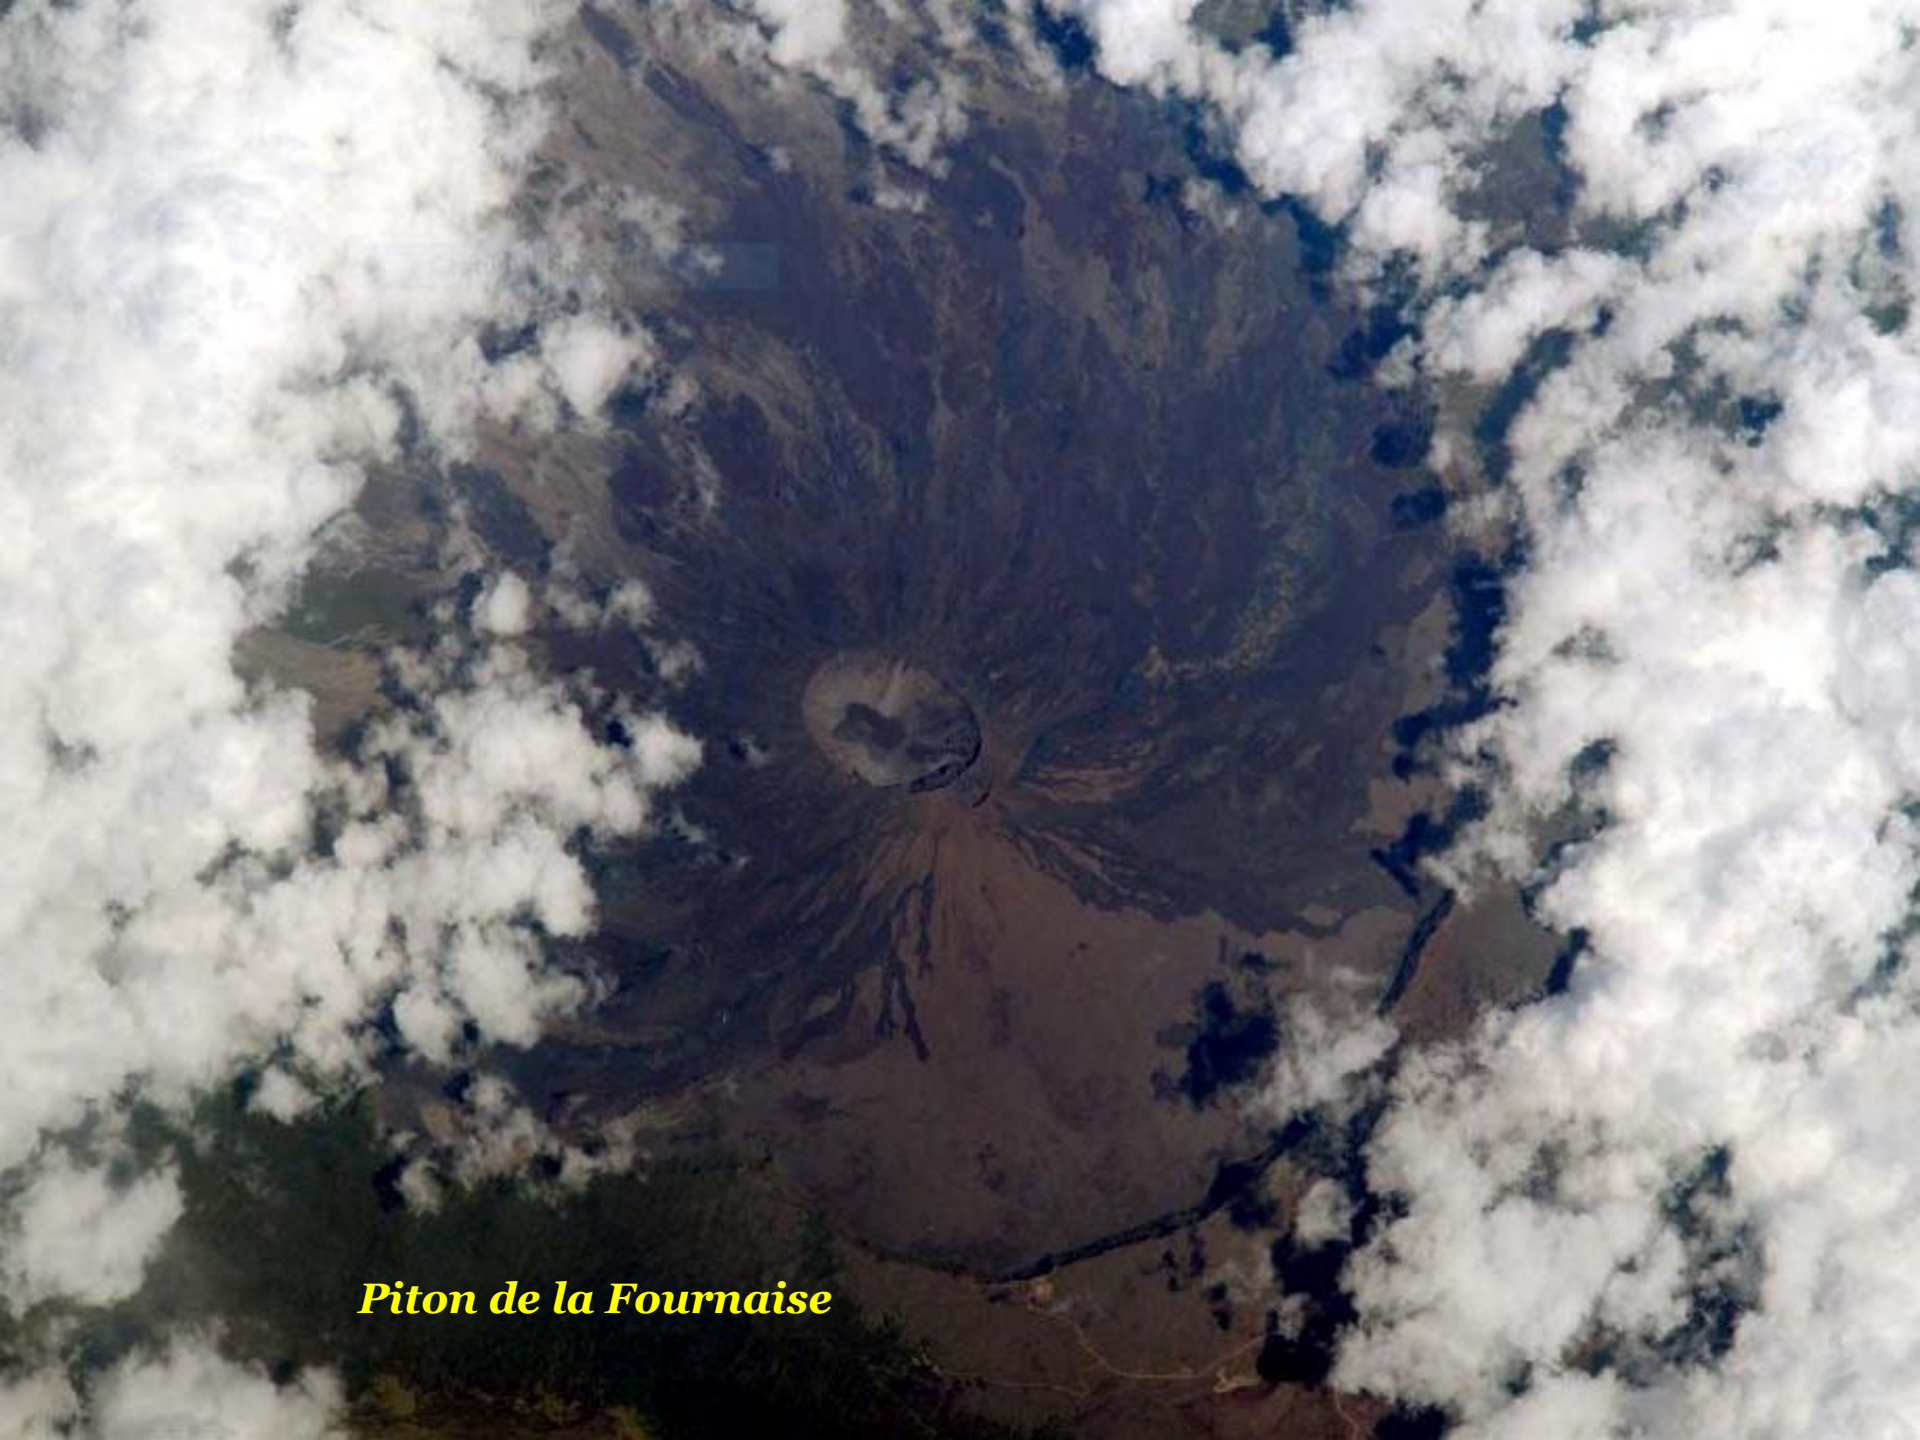

*Hendaye*

*Saint Jean de Luz*

*Lac du Mont Cenis*

*Les Pyrénées*

*Jura*

Capture Plein écran

***La Bretagne***

An aerial night photograph of Brittany, France, showing a dense network of lights across the region. The lights are concentrated in the central and eastern parts of the peninsula, with a prominent bright cluster in the center. The surrounding areas are dark, with some scattered lights along the coastlines. The overall scene is a vast, illuminated landscape under a dark sky.

*Port Navalo*

*Dieppe*

*Guadeloupe*

*La Réunion*

*La Réunion*

***Piton de la Fournaise***

# *Seychelles*

Capitane Plain (left)

*Berlin*

*Genève*

An aerial photograph of a lush green landscape. A large body of water, possibly a lake or reservoir, is visible on the left side. A river or stream flows through the center of the image, surrounded by dense green vegetation. The terrain appears to be a mix of forested areas and open fields. The sky is visible in the upper right corner, showing some clouds.