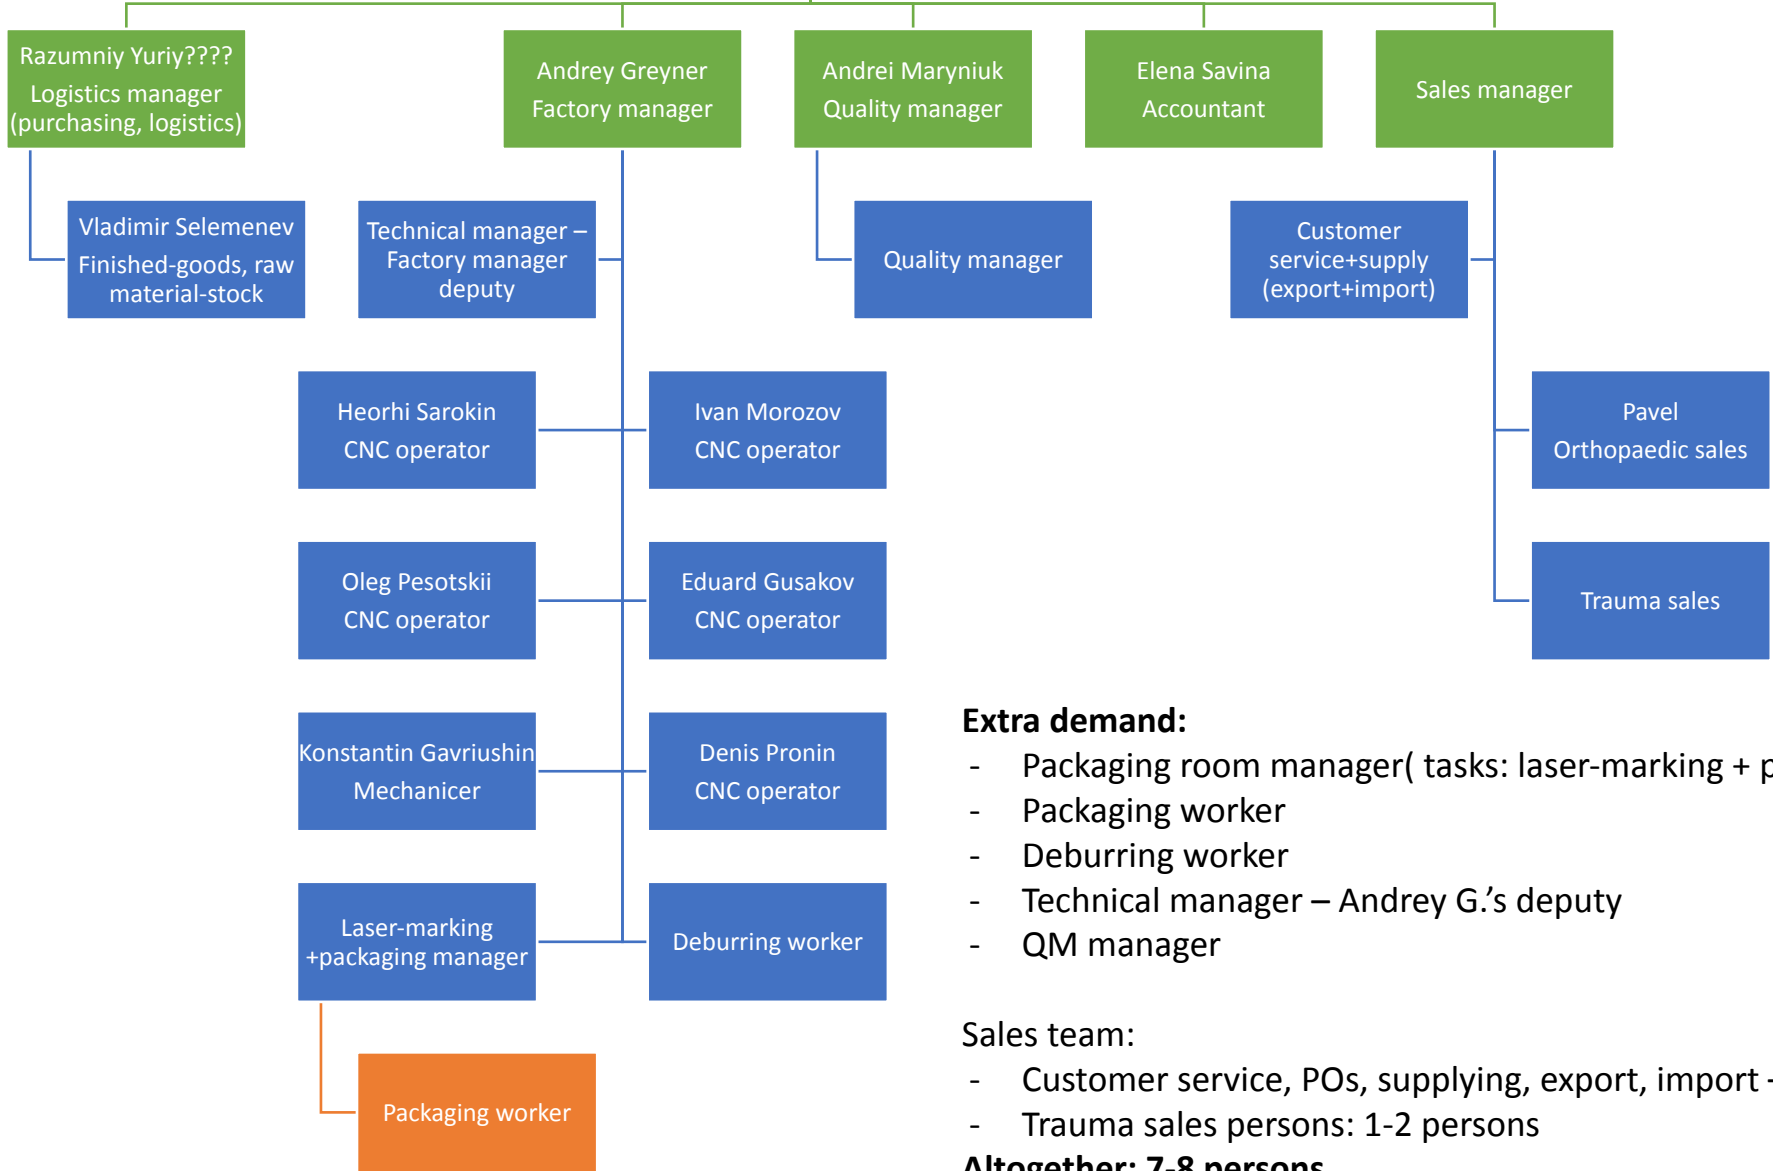

CEO

Sanatmetal CIS - Organization

Extra demand:

- Packaging room manager(tasks: laser-marking + packaging)
- Packaging worker
- Deburring worker
- Technical manager – Andrey G.’s deputy
- QM manager

Sales team:

- Customer service, POs, supplying, export, import – 1 person
- Trauma sales persons: 1-2 persons

Altogether: 7-8 persons