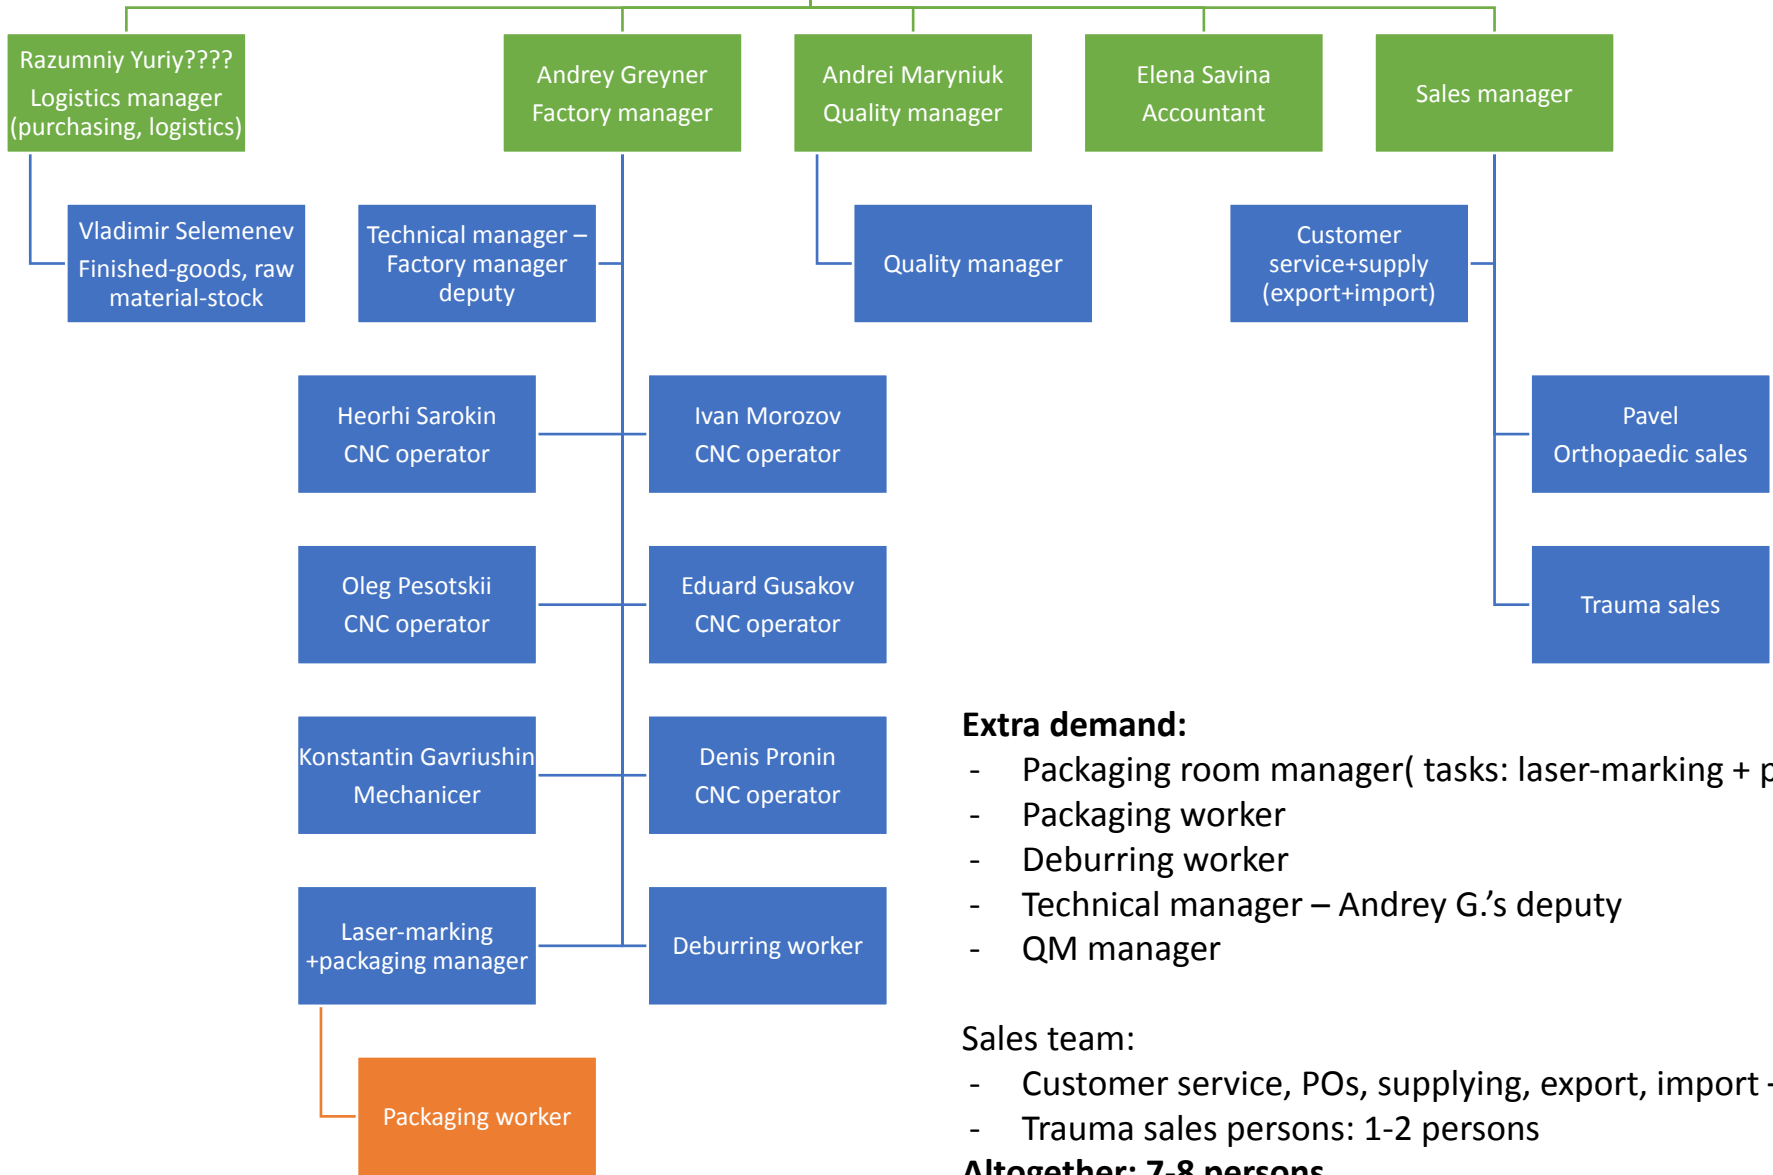

CEO

Sanatmetal CIS - Organization

Extra demand:

- Packaging room manager(tasks: laser-marking + packaging)
- Packaging worker
- Deburring worker
- Technical manager – Andrey G.’s deputy
- QM manager

Sales team:

- Customer service, POs, supplying, export, import – 1 person
- Trauma sales persons: 1-2 persons

Altogether: 7-8 persons