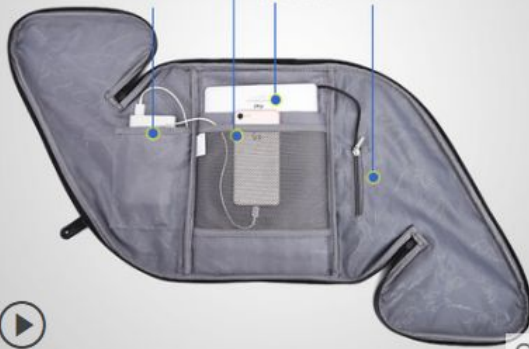

内部结构一览

MORE ELABORATE BACKPACKS

充电宝袋 网格袋 数码插格 数据线孔