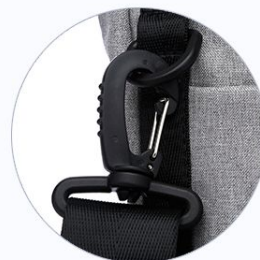

EASY ANTI SCRATCH

活动扣

耐磨耐用

肩带可随意拆卸，耐磨耐用材质