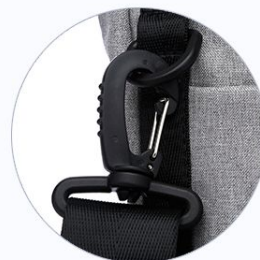

■ 黑色

EASY ANTI SCRATCH

活动扣

耐磨耐用

肩带可随意拆卸，耐磨耐用材质