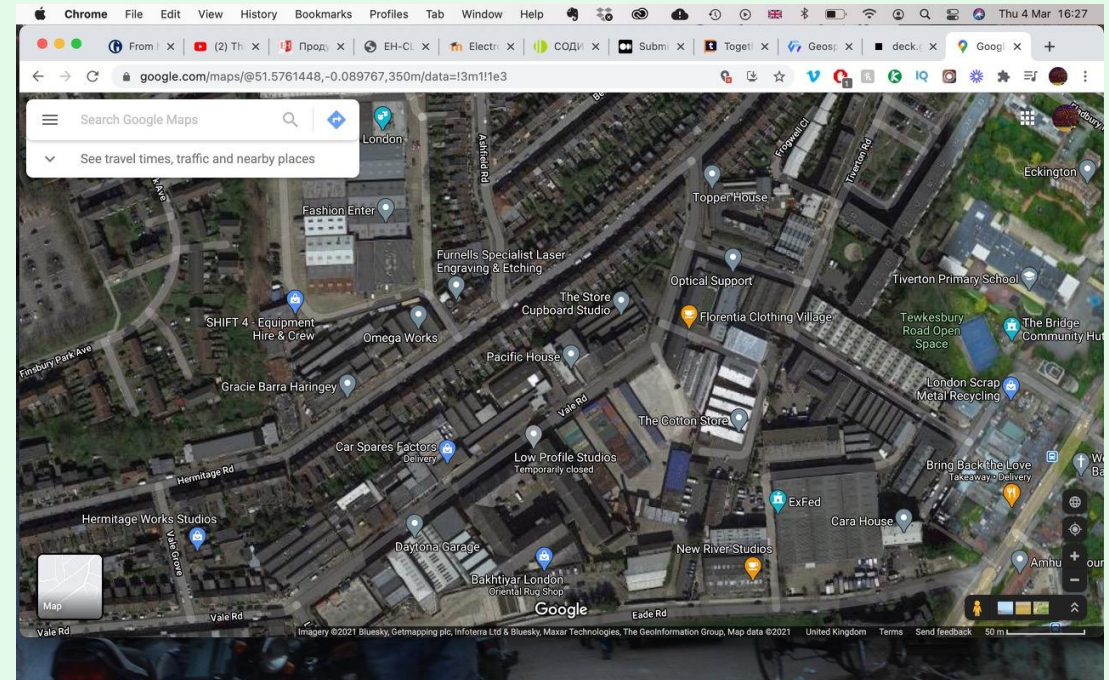

Process of mapping

Testing an augmented 3D model by the Ordnance Survey on the spot at Eade rd

An example of illustration of buildings from Prianka Kumar's 'Hotel Dissent' series of illustrations

Google Visualization API

Using Satellite Technology

A screenshot of the CADMAPPER website. The top half shows a 3D perspective view of a residential area with buildings and a river. Below this is a browser window showing the website's interface. The page title is "Map near Harringay, England, GB". It includes a "DOWNLOAD (54.9 KB)" button and a "PREVIEW: 2D View" link. The 2D preview shows a street map with building footprints. The browser's address bar shows the URL: cadmapper.com/pro/extracts/3bdc49-03c1-4a69-bfce-97d54497506e. The footer of the browser window shows "Slide 8 of 9 English (United States)".

Geoinformatics learning curve

The screenshot shows a YouTube video player displaying a presentation slide. The slide title is "Что такое сетевой анализ и зачем он нужен?". It lists two points: "1. Представим объекты в виде сетей (дорожных, гидрографических, инженерных)." and "2. Используя мат. методы теории графов, решаем задачи:". Below the text is a map with a network of red lines and a small video inset of the presenter.