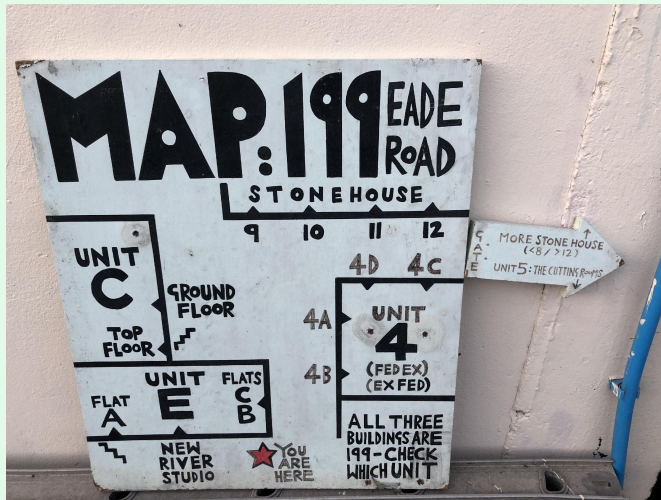

Collating information from local maps