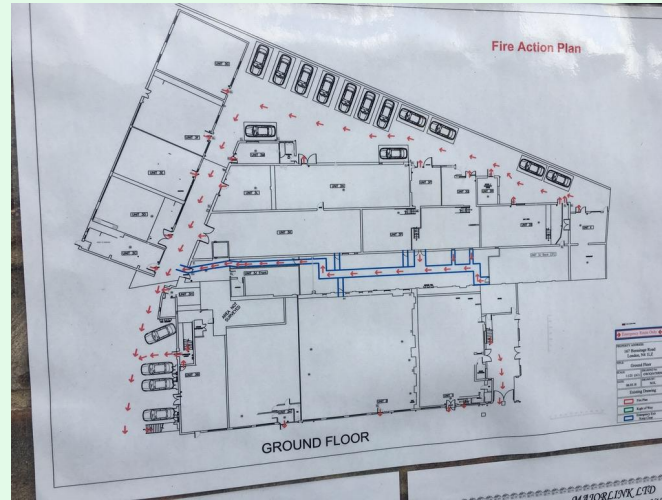

Collating information from local maps