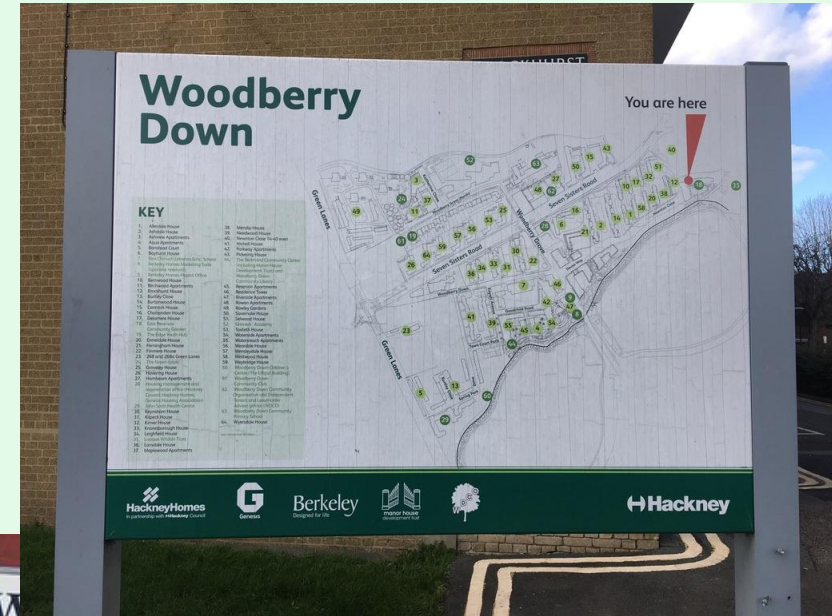

Collating information from local maps