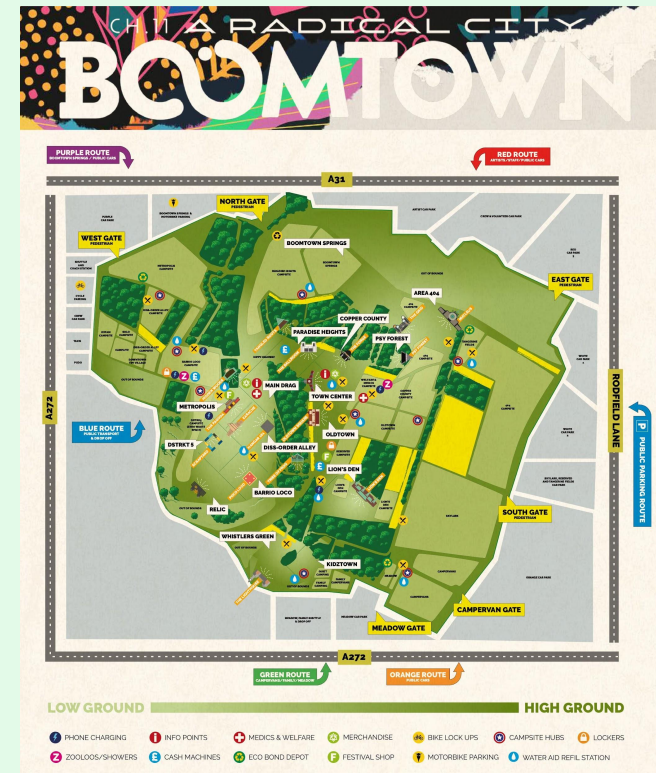

Seeking inspiration from Mass Events

Glastonbury

Boomtown