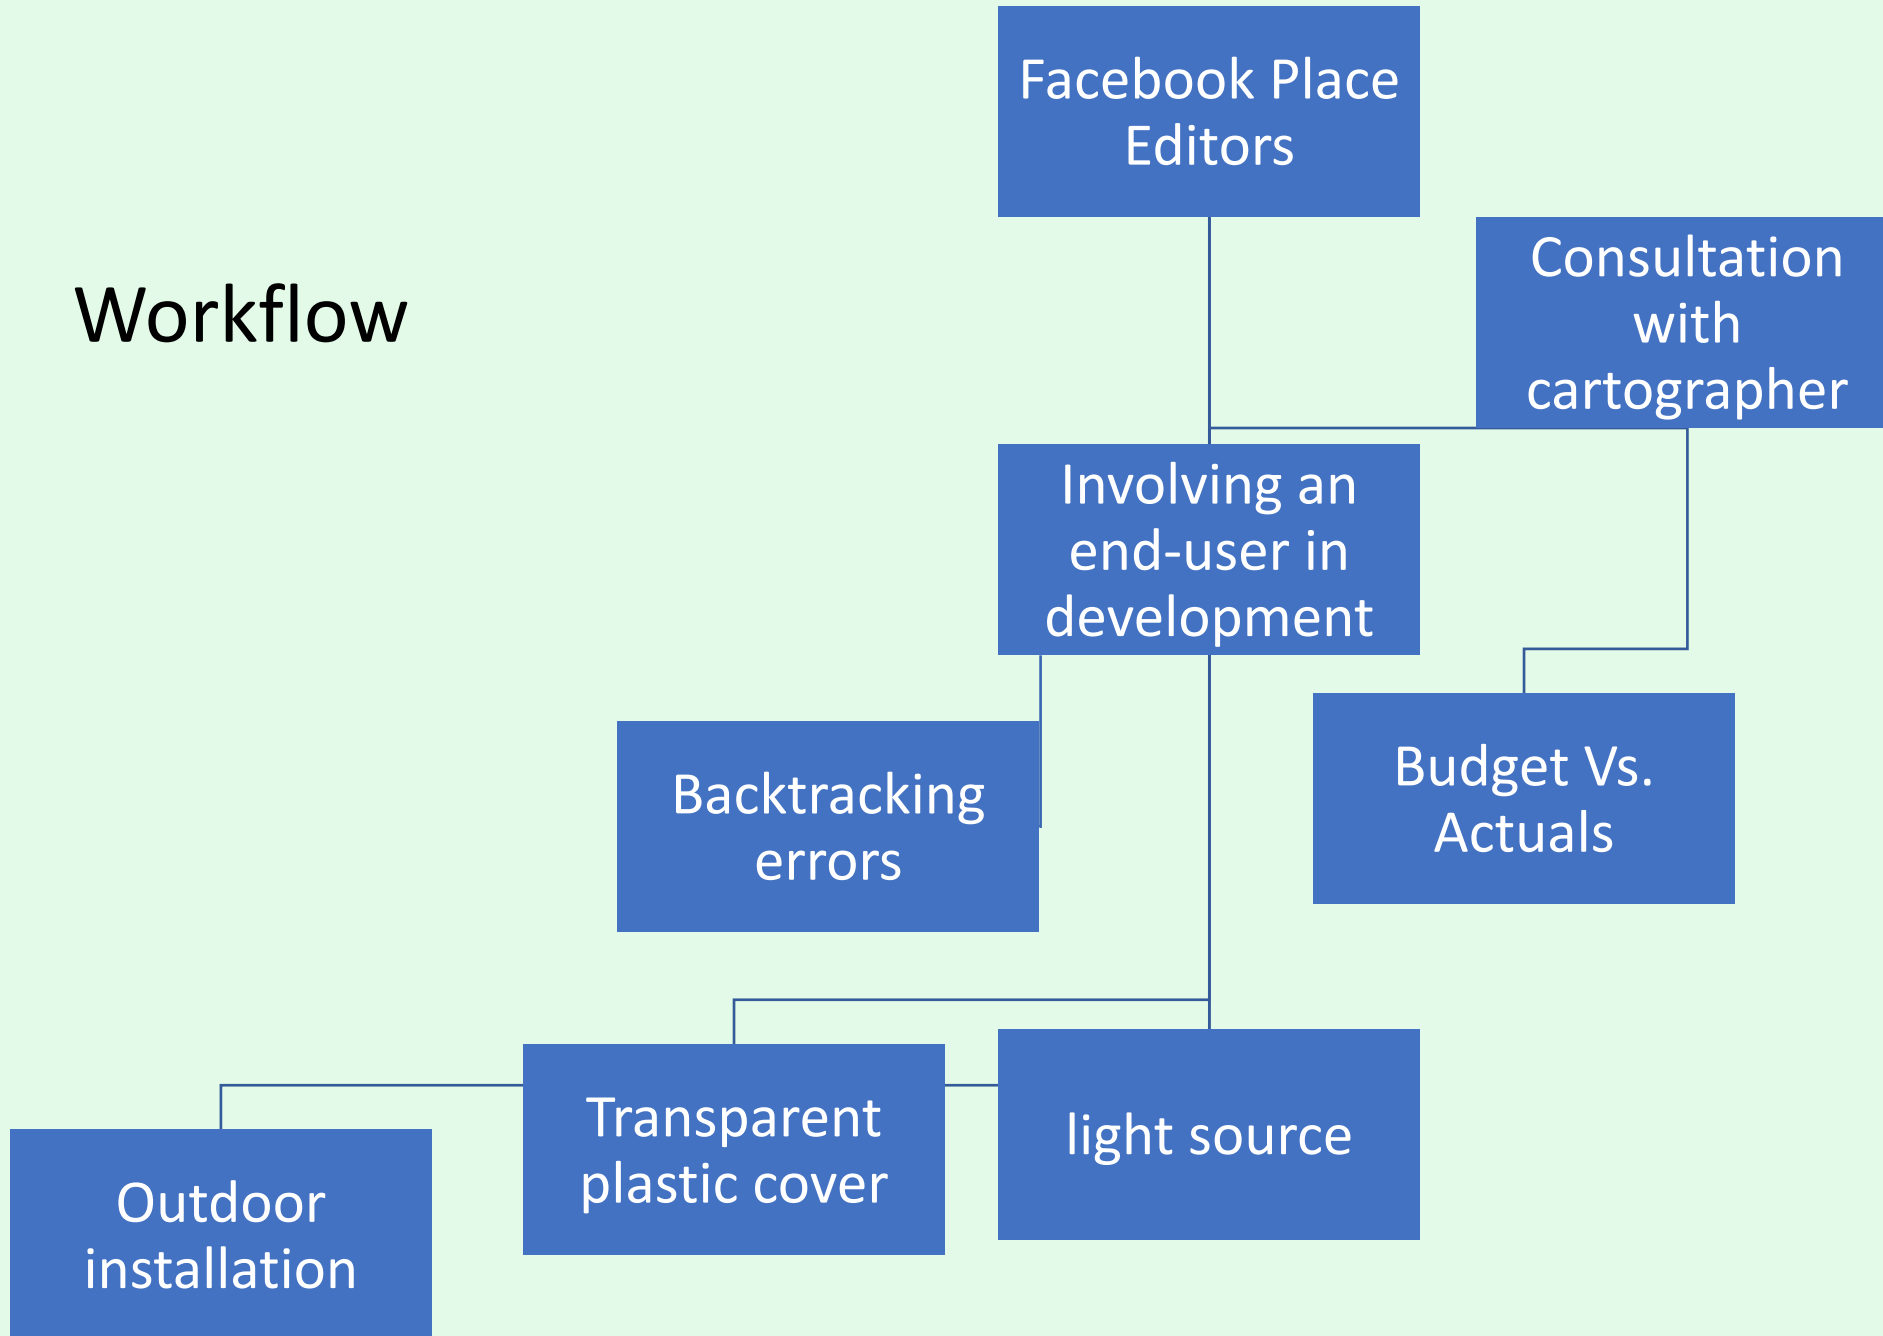

Billboard: 'Regeneration has delivered 18 new shops'

Vicinity of the Woodberry Down

Protected geographical indication
(textiles)

Industry center since 1602 (New River
proposed)

Workflow

Organiser

Location scout, local resident
(N4) and psychogeography