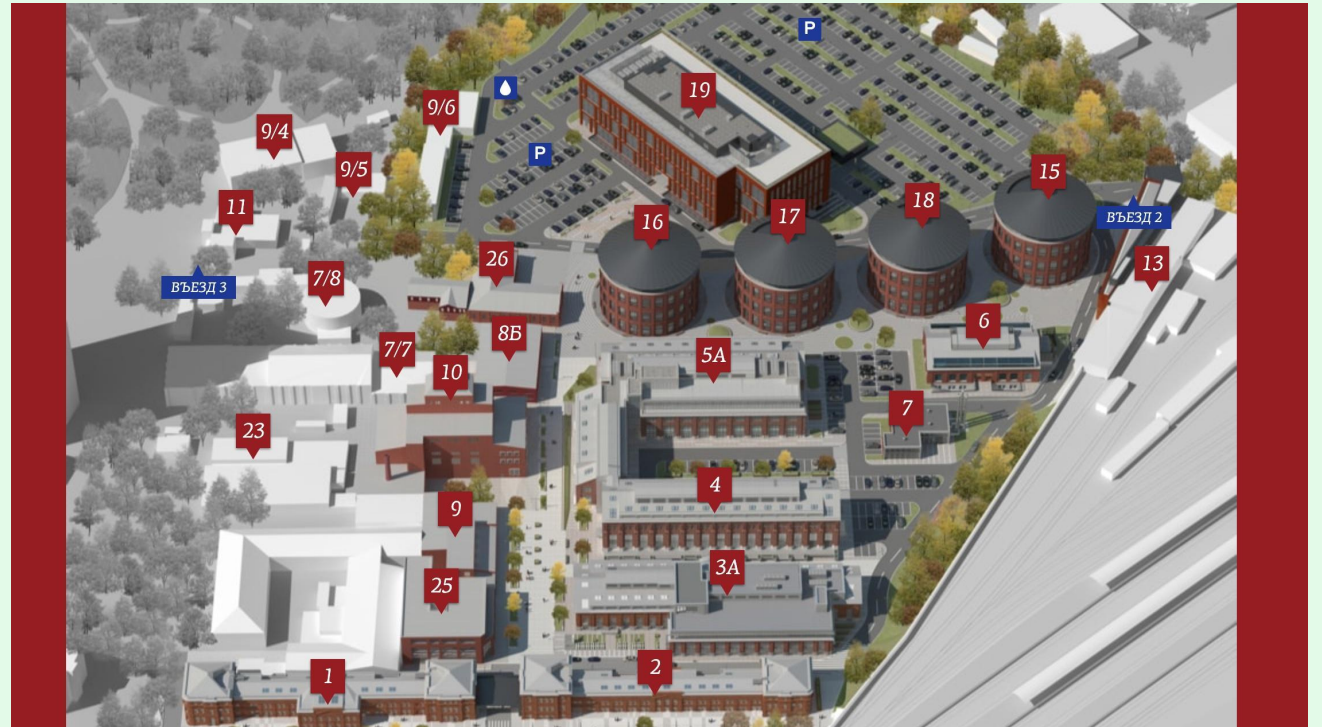

Seeking inspiration from Mass Events

Glastonbury

Boomtown

Expectations VS Reality

Analyzing best practices revealed an excellent example of scheme of a repurposed industrial area from Arma Factory in Moscow

Creating Digital Prototype

Vector Map drawn from memory as a job seeker at one of the local businesses

1. New River Studios, Unit E 199 Eade Road
2. 195 Eade Road
3. 199 Eade Road Unit C
4. 199 Unit 4
5. Stonehouse
6. Tavistock road art spaces
7. The Cutting Rooms
8. Eade Road Design Centre
9. Art Spaces

10. Florentina Fashion Village
11. Containers and Car Park
12. Oriental Carpet Centre & the Chimney
13. Sell Book Ltd.
14. Small businesses on Vale road

15. Commercial warehouse
16. Cara House
17. Garages
18. Scrap Metal Yard