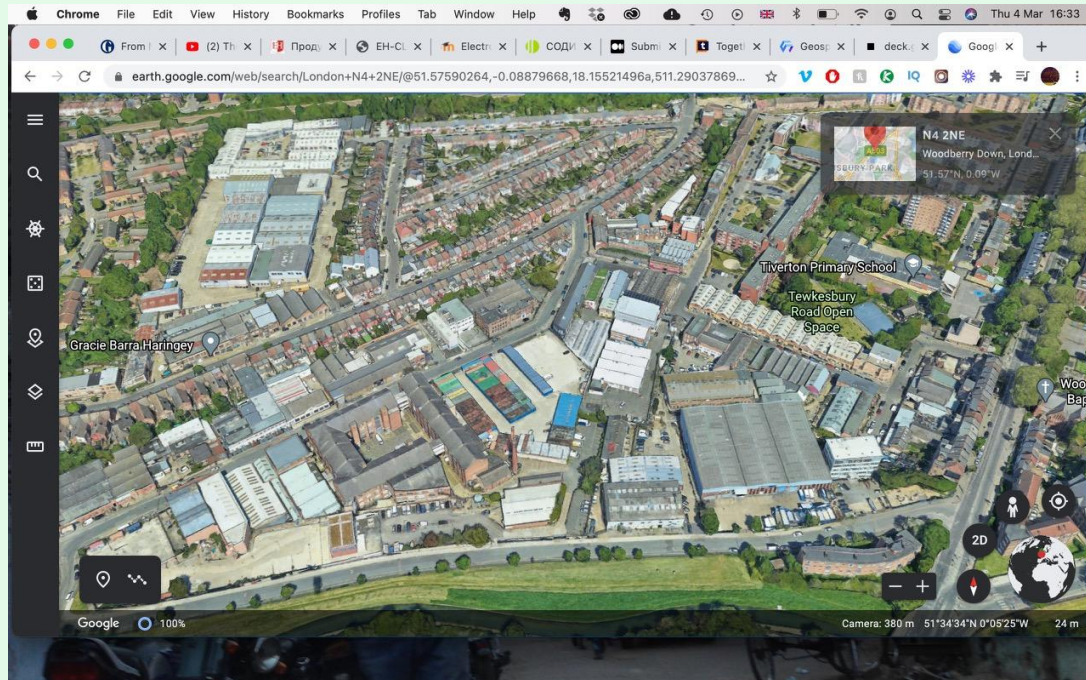

Proposal presentation for production of an outdoor map

In response for an open tender from an art's organization

What is the objective of the new map?

“Three Rings for the Elven-kings under the sky,
Seven for the Dwarf-lords in their halls of stone,
Nine for Mortal Men, doomed to die,
One for the Dark Lord on his dark throne
In the Land of Mordor where the Shadows lie.
One Ring to rule them all, One Ring to find them,
One Ring to bring them all and in the darkness bind them.
In the Land of Mordor where the Shadows lie.”

Process of mapping

Testing an augmented 3D model by the Ordnance Survey on the spot at Eade rd

An example of illustration of buildings from Prianka Kumar's 'Hotel Dissent' series of illustrations

Google Visualization API

Using Satellite Technology

A screenshot of the CADMAPPER website. The top half shows a 3D perspective view of a residential area with buildings and a river. Below this is a browser window showing the website's interface. The page title is "Map near Harringay, England, GB". It includes a "DOWNLOAD (54.9 KB)" button and a "PREVIEW: 2D View" link. The 2D preview shows a street map with building footprints. The browser's address bar shows the URL: cadmapper.com/pro/extracts/3bdc49-03c1-4a69-bfce-97d54497506e. The footer of the browser window shows "Slide 8 of 9 English (United States)".

Geoinformatics learning curve

The screenshot shows a YouTube video player displaying a presentation slide. The slide title is "Что такое сетевой анализ и зачем он нужен?". It lists two points: "1. Представим объекты в виде сетей (дорожных, гидрографических, инженерных)." and "2. Используя мат. методы теории графов, решаем задачи:". Below the text is a map with a network of red lines and a small video inset of the presenter.