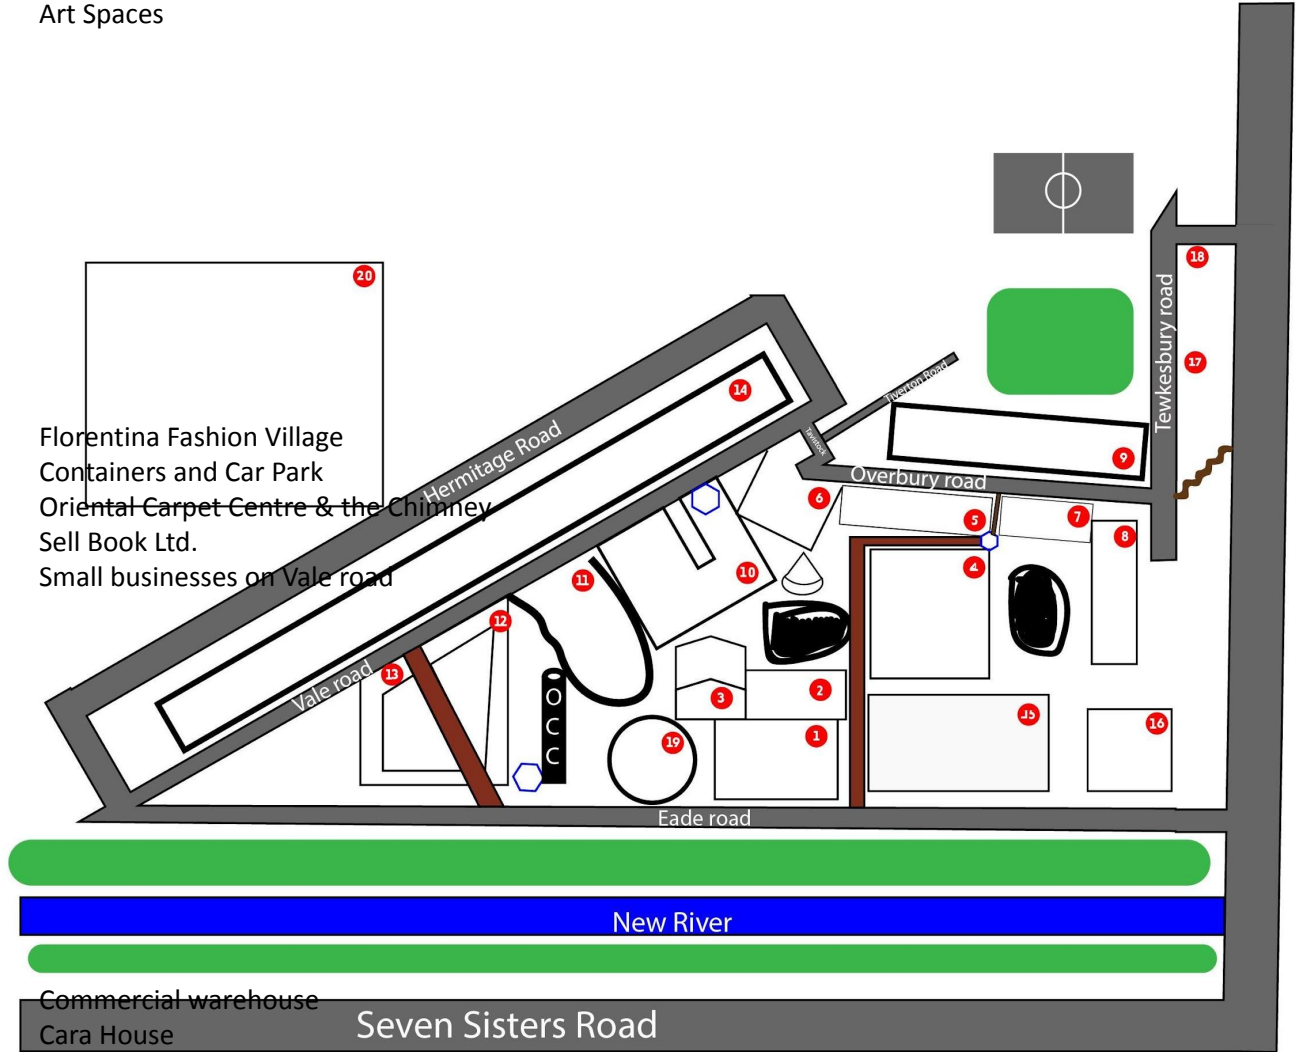

Creating Digital Prototype

Vector Map drawn from memory as a job seeker at one of the local businesses

1. New River Studios, Unit E 199 Eade Road
2. 195 Eade Road
3. 199 Eade Road Unit C
4. 199 Unit 4
5. Stonehouse
6. Tavistock road art spaces
7. The Cutting Rooms
8. Eade Road Design Centre
9. Art Spaces

10. Florentina Fashion Village
11. Containers and Car Park
12. Oriental Carpet Centre & the Chimney
13. Sell Book Ltd.
14. Small businesses on Vale road

15. Commercial warehouse
16. Cara House
17. Garages
18. Scrap Metal Yard