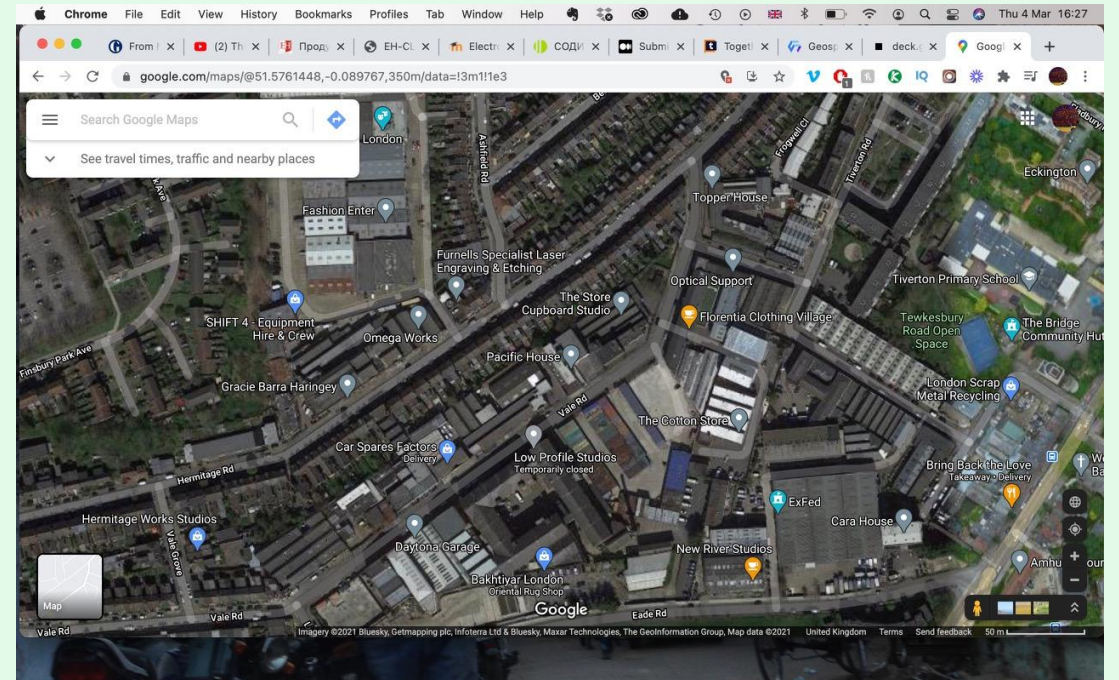

# Process of mapping

Testing an augmented 3D model by the Ordnance Survey on the spot at Eade rd

An example of illustration of buildings from Prianka Kumar's 'Hotel Dissent' series of illustrations

# Using Satellite Technology

A screenshot of the CADMAPPER website. The top half shows a 3D perspective view of a residential area with buildings and a river. Below this is a browser window showing the website's interface. The page title is "Map near Harringay, England, GB". It includes a "DOWNLOAD (54.9 KB)" button and a "PREVIEW: 2D View" link. The 2D view shows a street map with building footprints. The browser's address bar shows the URL: cadmapper.com/pro/extracts/3bdcdc49-03c1-4a69-bfce-97d54497506e. The browser's status bar at the bottom shows "Slide 8 of 9 English (United States)".