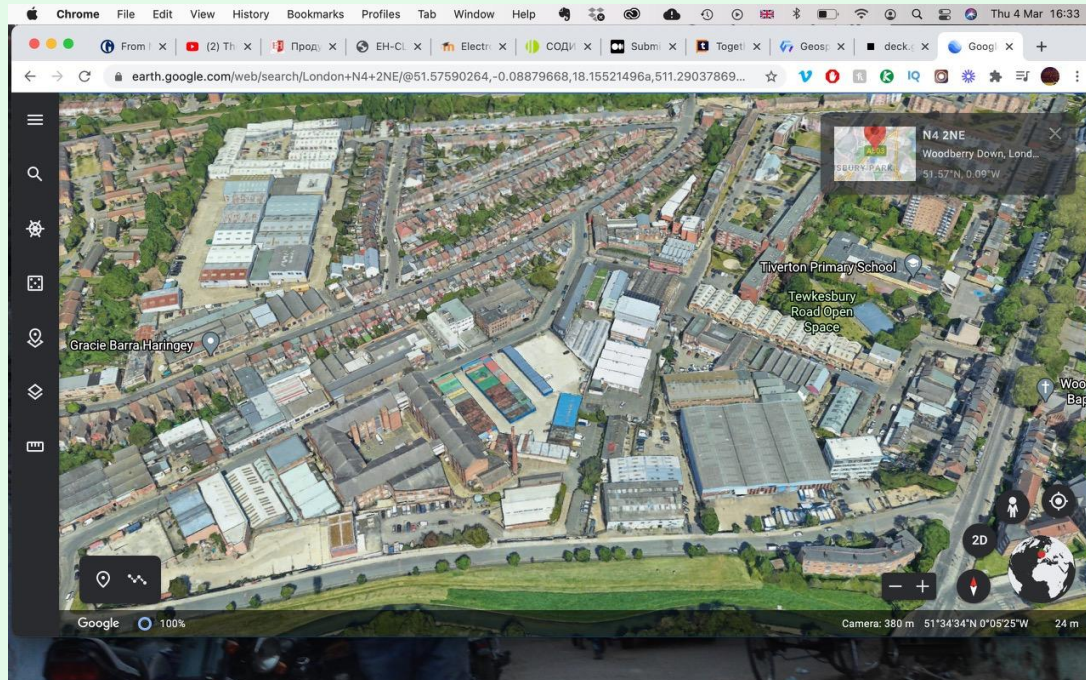

# Process of mapping

Testing an augmented 3D model by the Ordnance Survey on the spot at Eade rd

An example of illustration of buildings from Prianka Kumar's 'Hotel Dissent' series of illustrations

# Google Visualization API

# Using Satellite Technology

A screenshot of the CADMAPPER website. The top half shows a 3D perspective view of a residential area with buildings and a river. Below this is a browser window showing the website's interface. The page title is "Map near Harringay, England, GB". It includes a "DOWNLOAD (54.9 KB)" button and a "PREVIEW: 2D View" link. The 2D view shows a street map with building footprints. The browser's address bar shows the URL: cadmapper.com/pro/extracts/3bdcdc49-03c1-4a69-bfce-97d54497506e. The browser's status bar at the bottom shows "Slide 8 of 9 English (United States)".

# Geoinformatics learning curve

The screenshot shows a YouTube video player displaying a presentation slide. The slide title is "Что такое сетевой анализ и зачем он нужен?". It lists two points: "1. Представим объекты в виде сетей (дорожных, гидрографических, инженерных)." and "2. Используя мат. методы теории графов, решаем задачи:". Below the text is a map with a network of red lines and nodes, and a small video inset of the presenter.