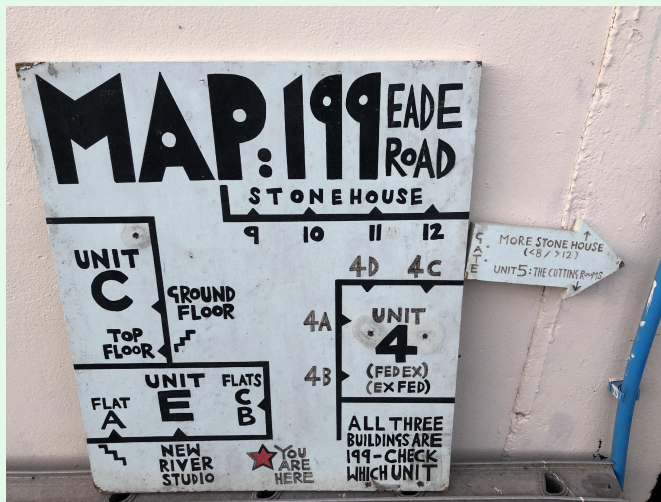

Collating information from local maps