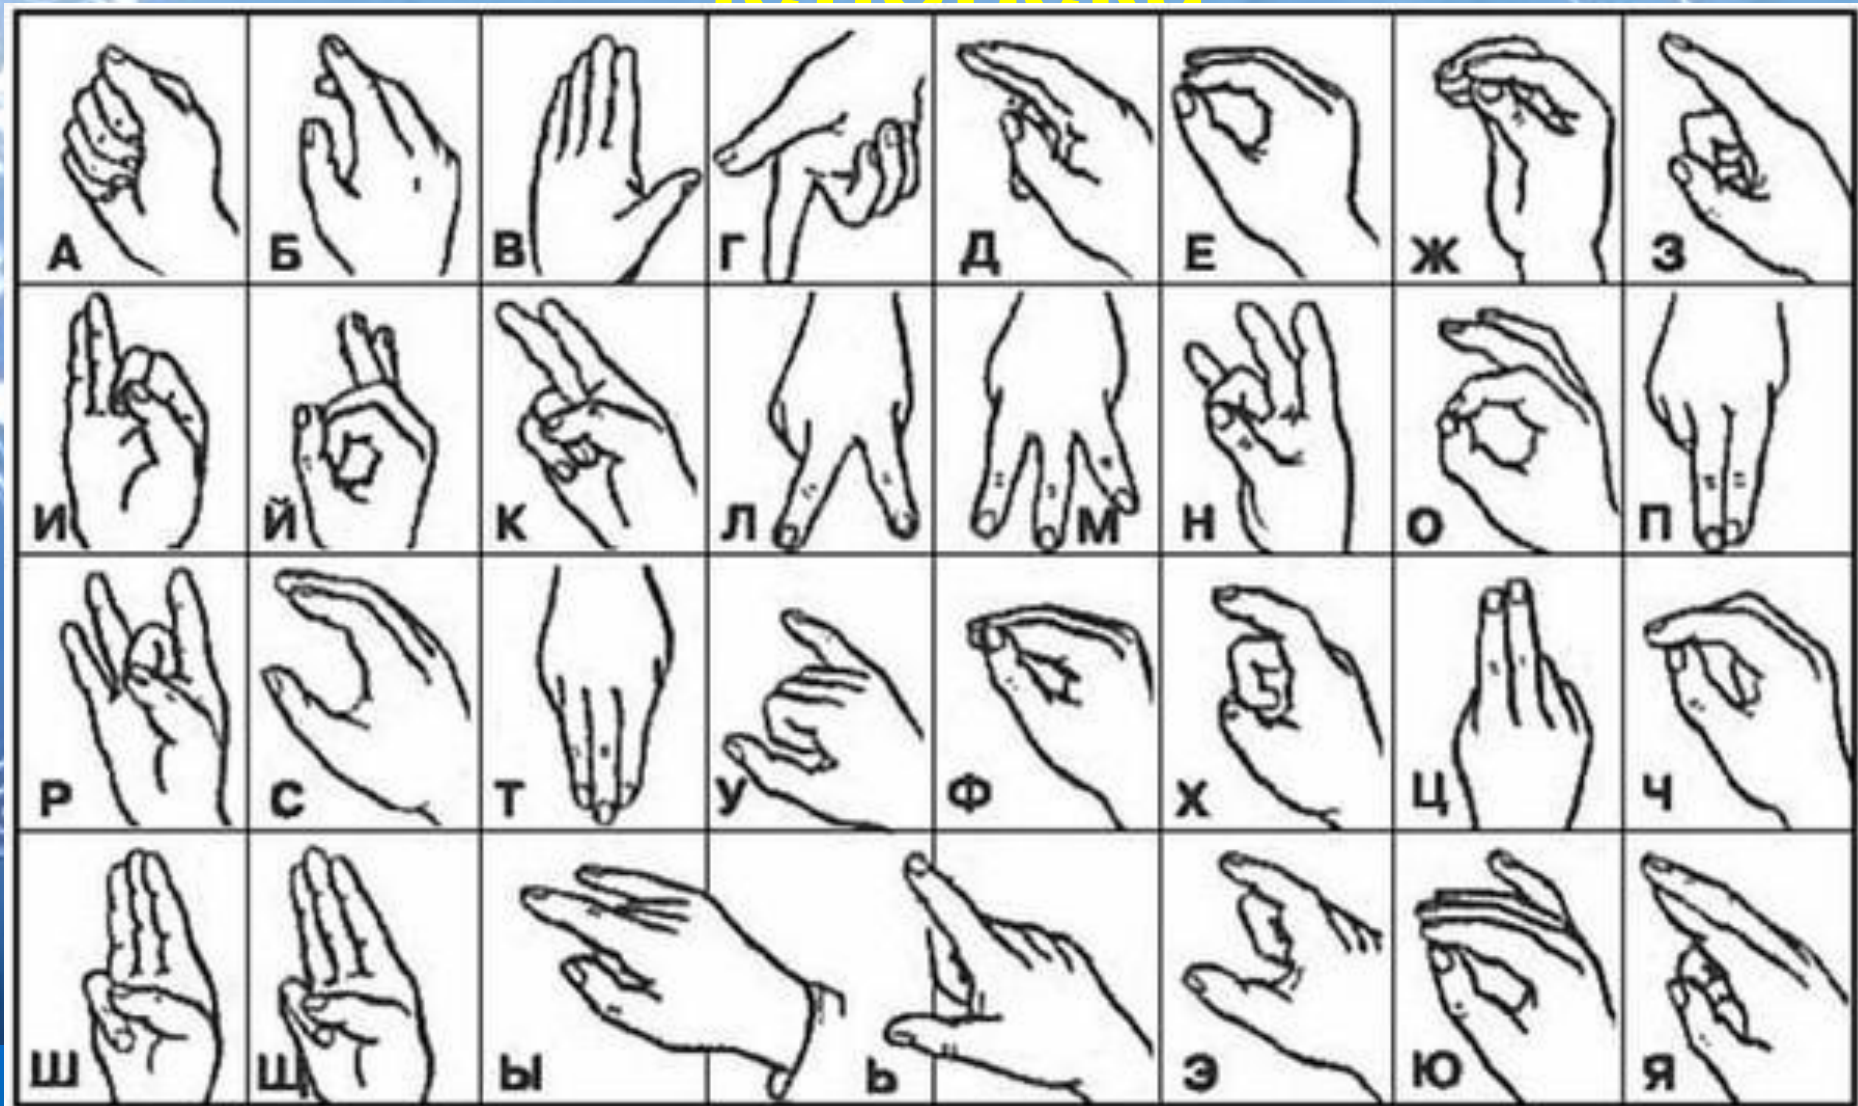

Азбука глухонемого человека