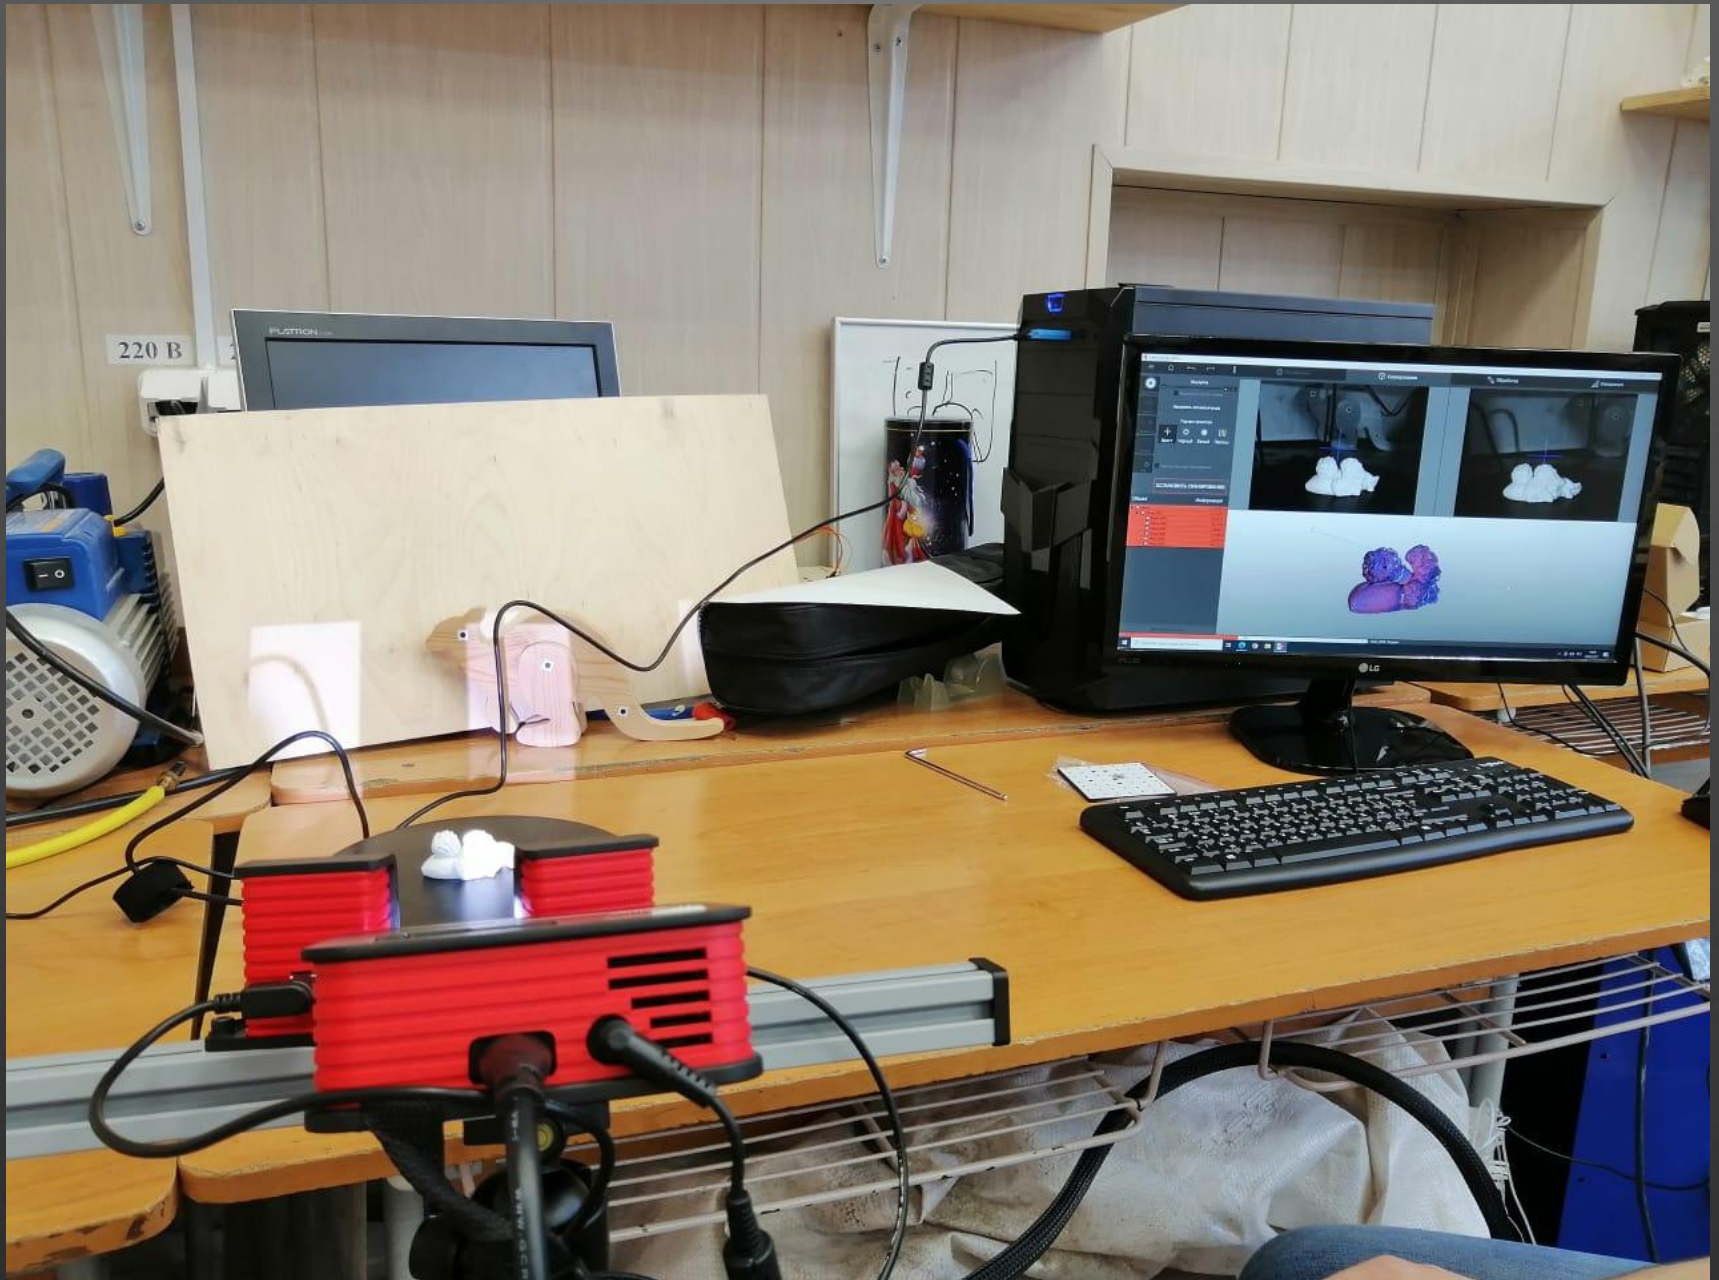

# Защита Практики

220 B

FLATIRON

3D visualization software interface showing a brain model.

Computer keyboard

Red power strip