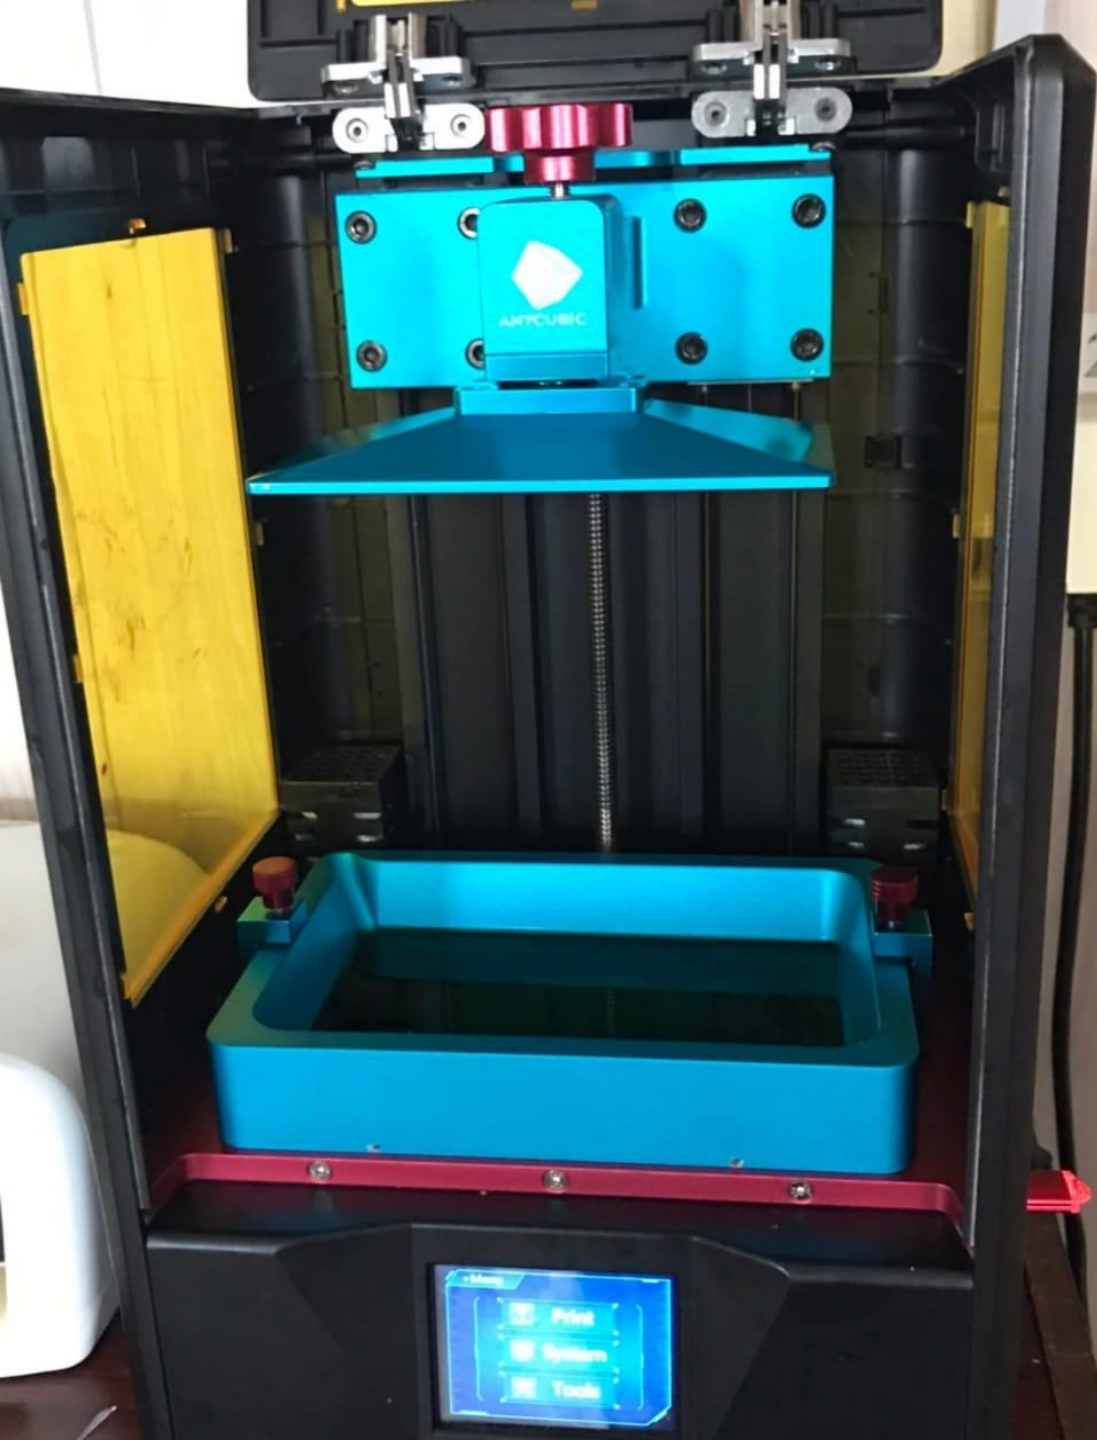

Защита Практики

220 B

FLATIRON

3D visualization software interface showing a brain model.

Computer keyboard

Red power strip