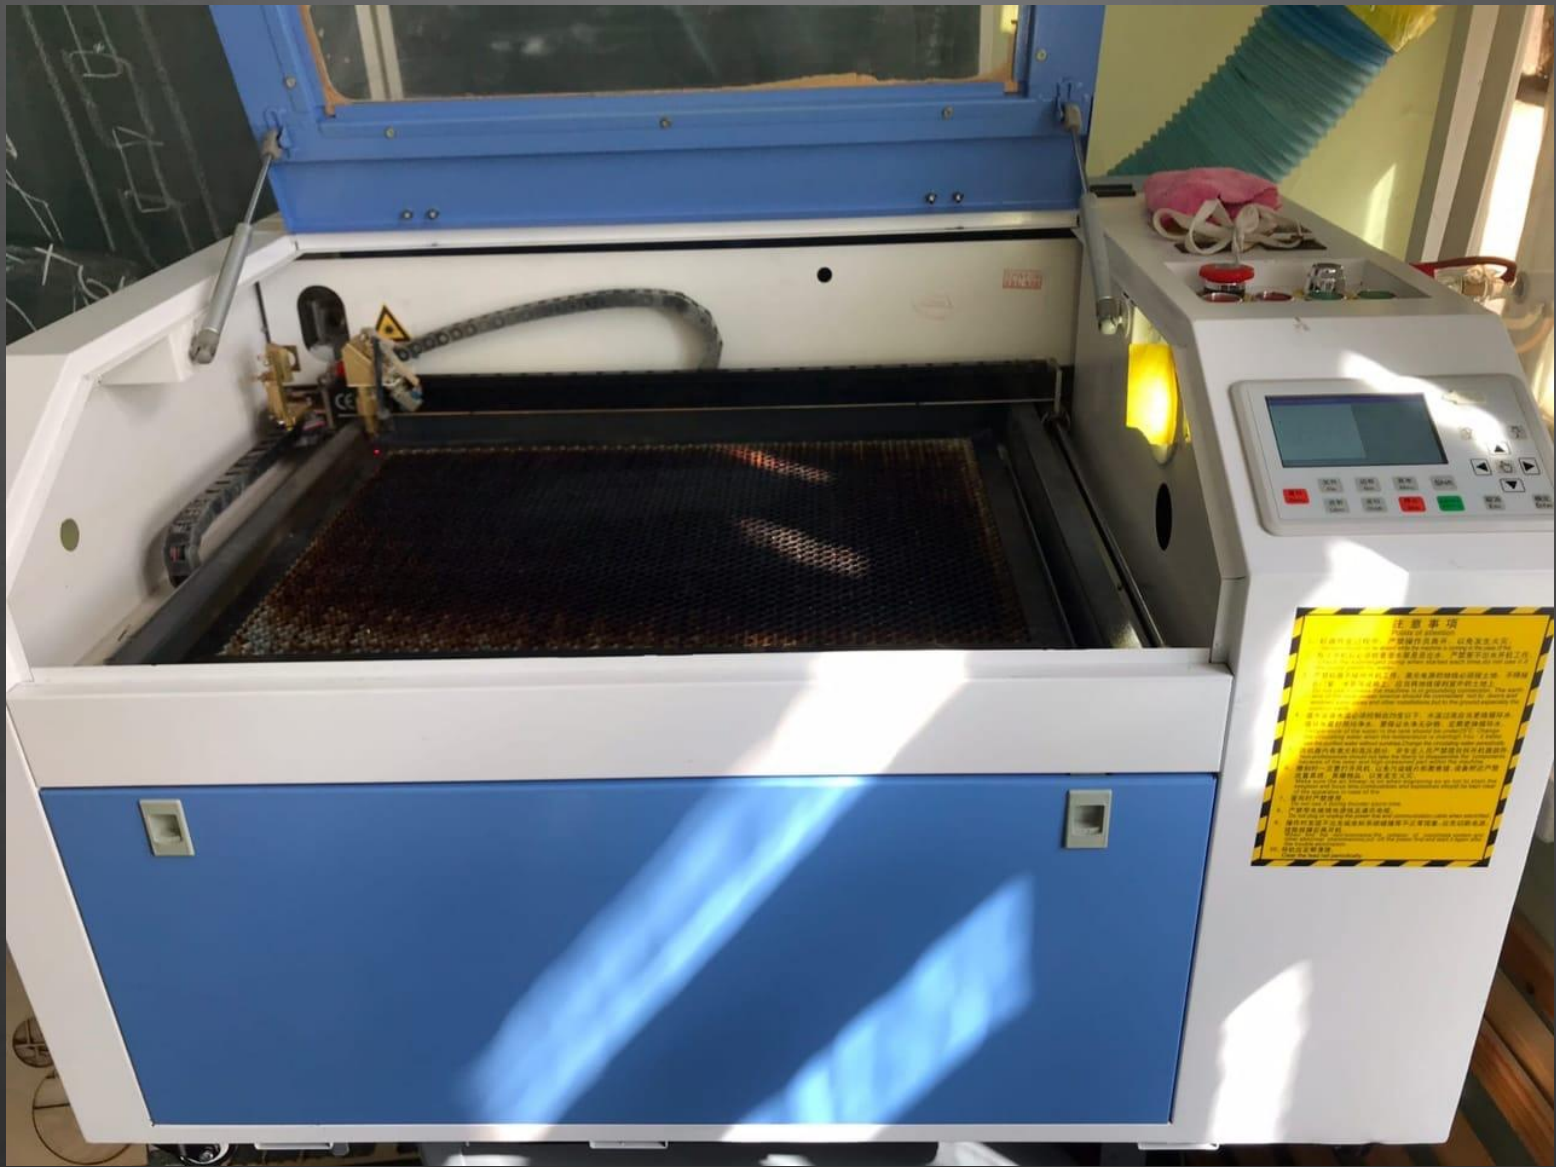

# Защита Практики

220 B

FLATIRON

3D visualization software interface showing a brain model.

Computer keyboard

Red power strip