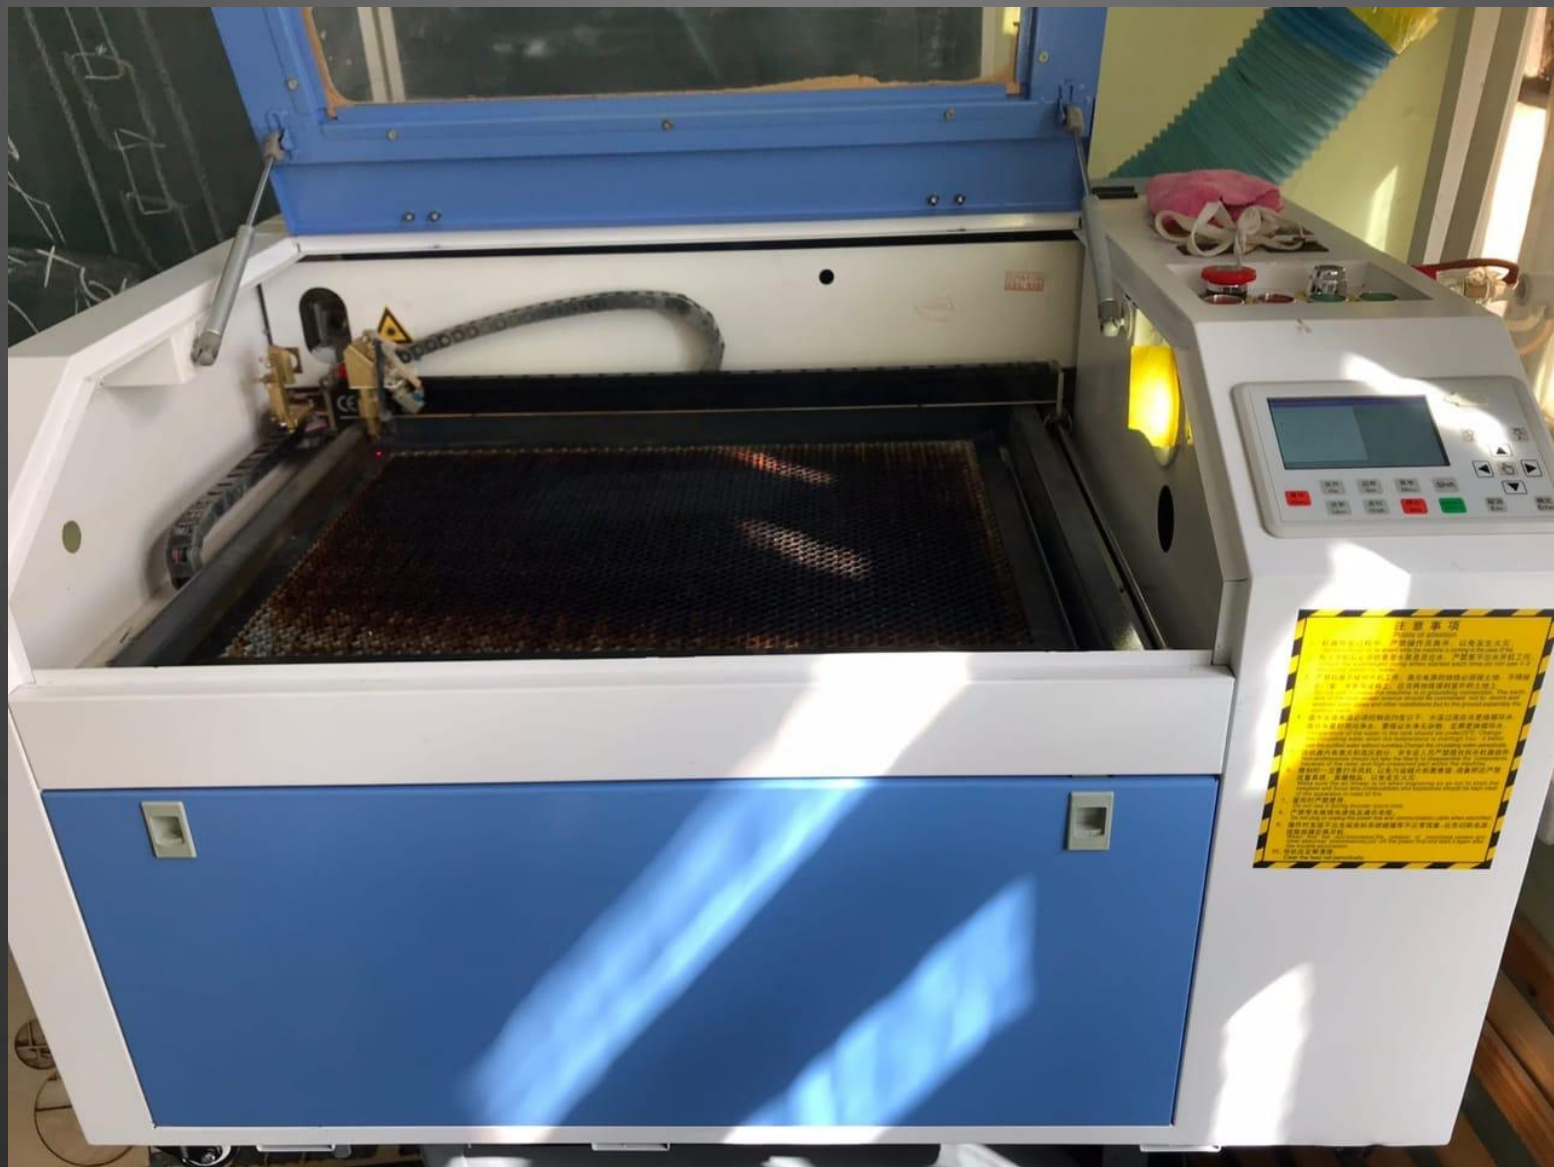

Защита Практики

220 B

FLATIRON

3D visualization software interface showing a brain model.

Computer keyboard

Red power strip