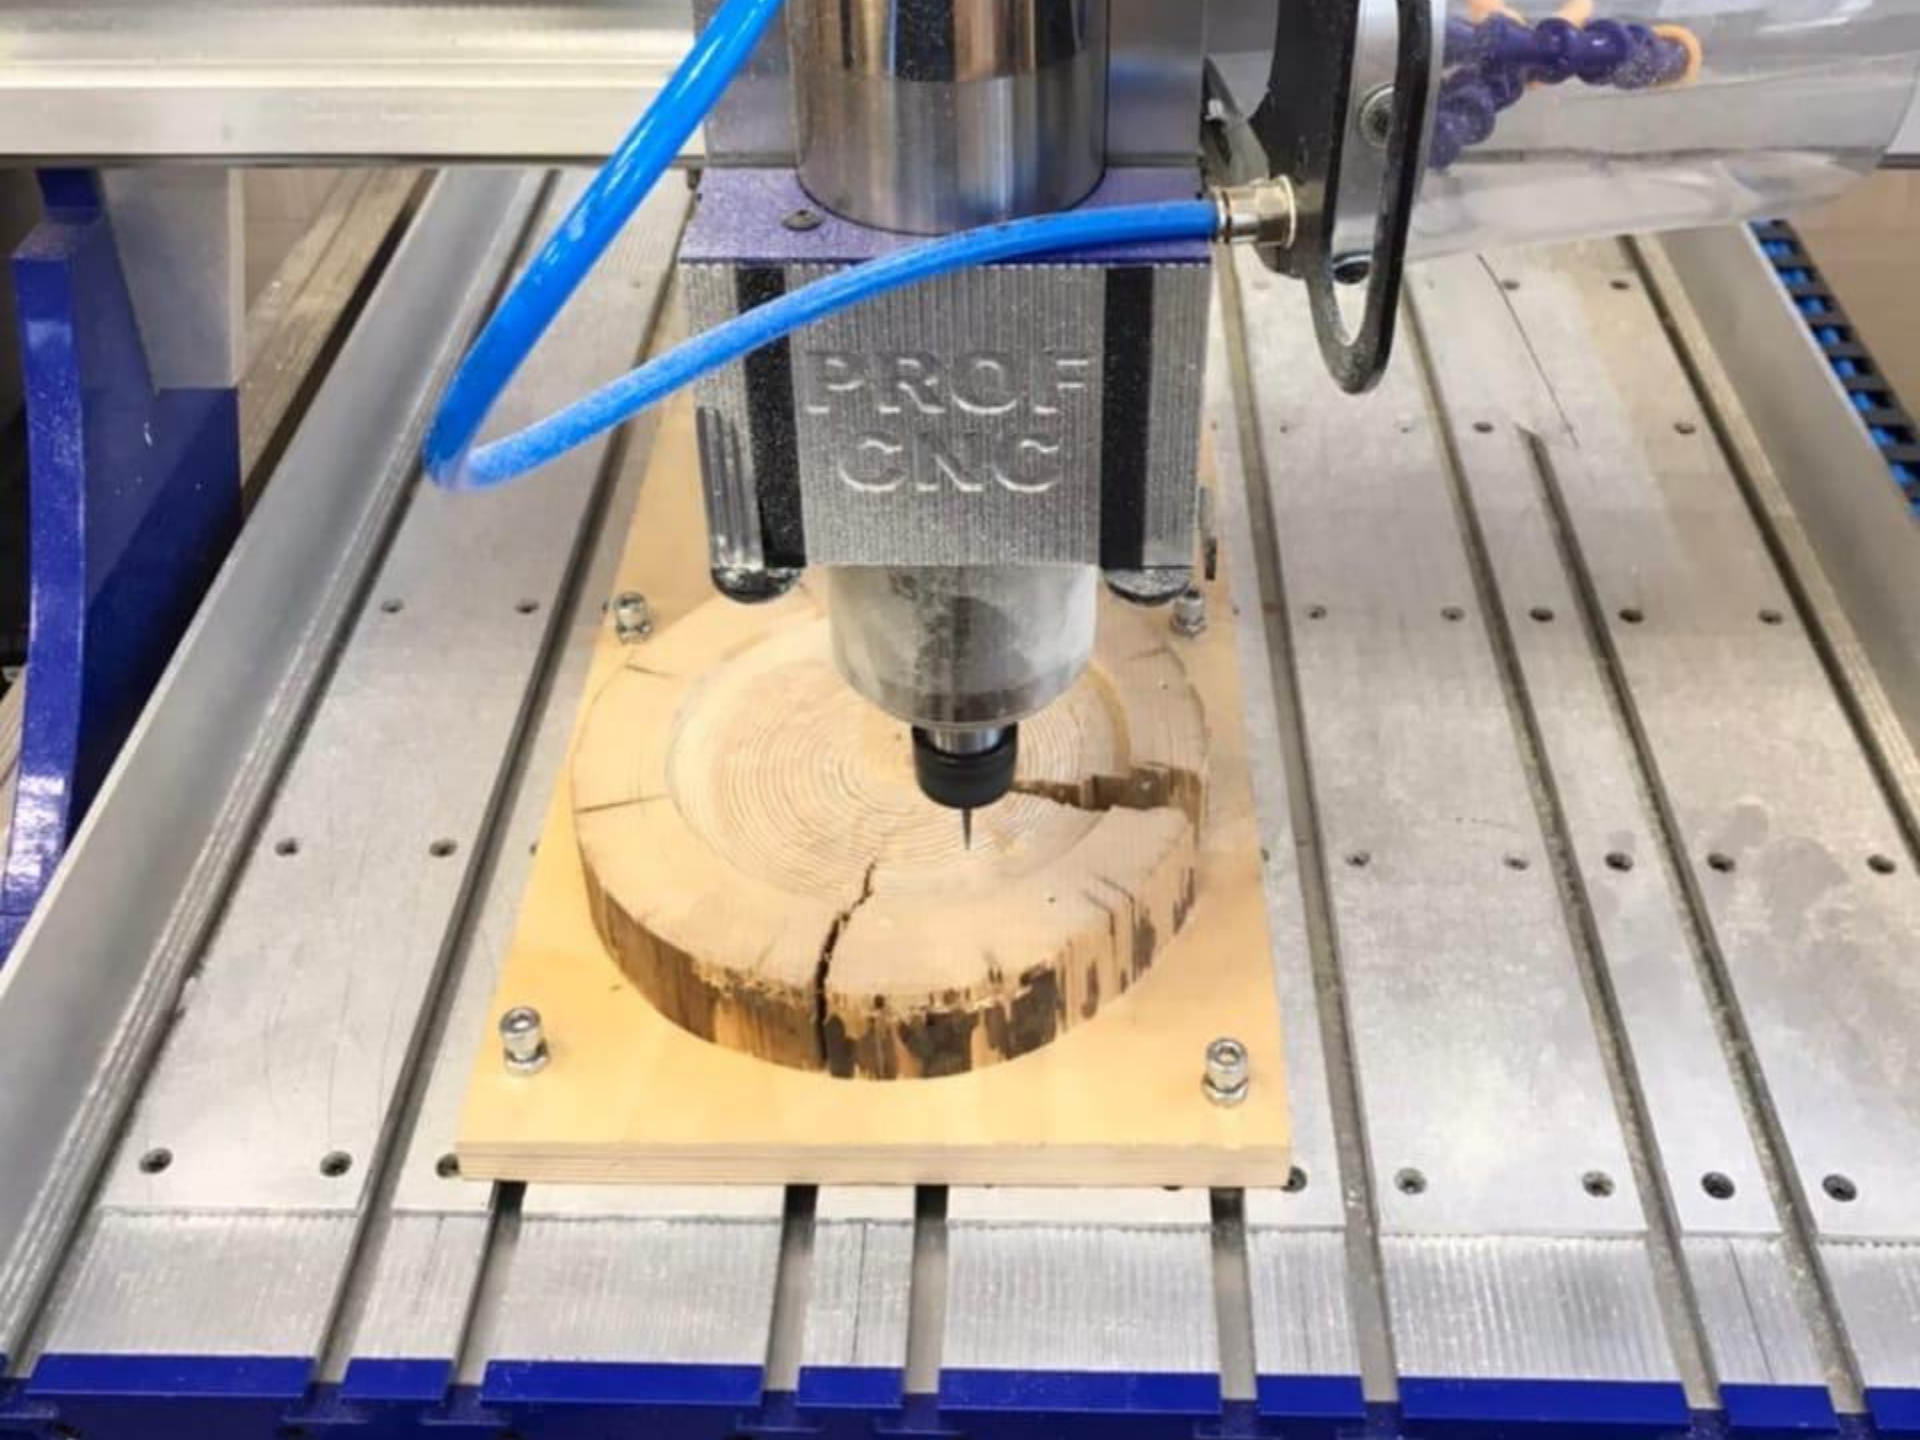

Защита Практики

220 B

FLATIRON

3D visualization software interface showing a brain model.

Computer keyboard

Red power strip