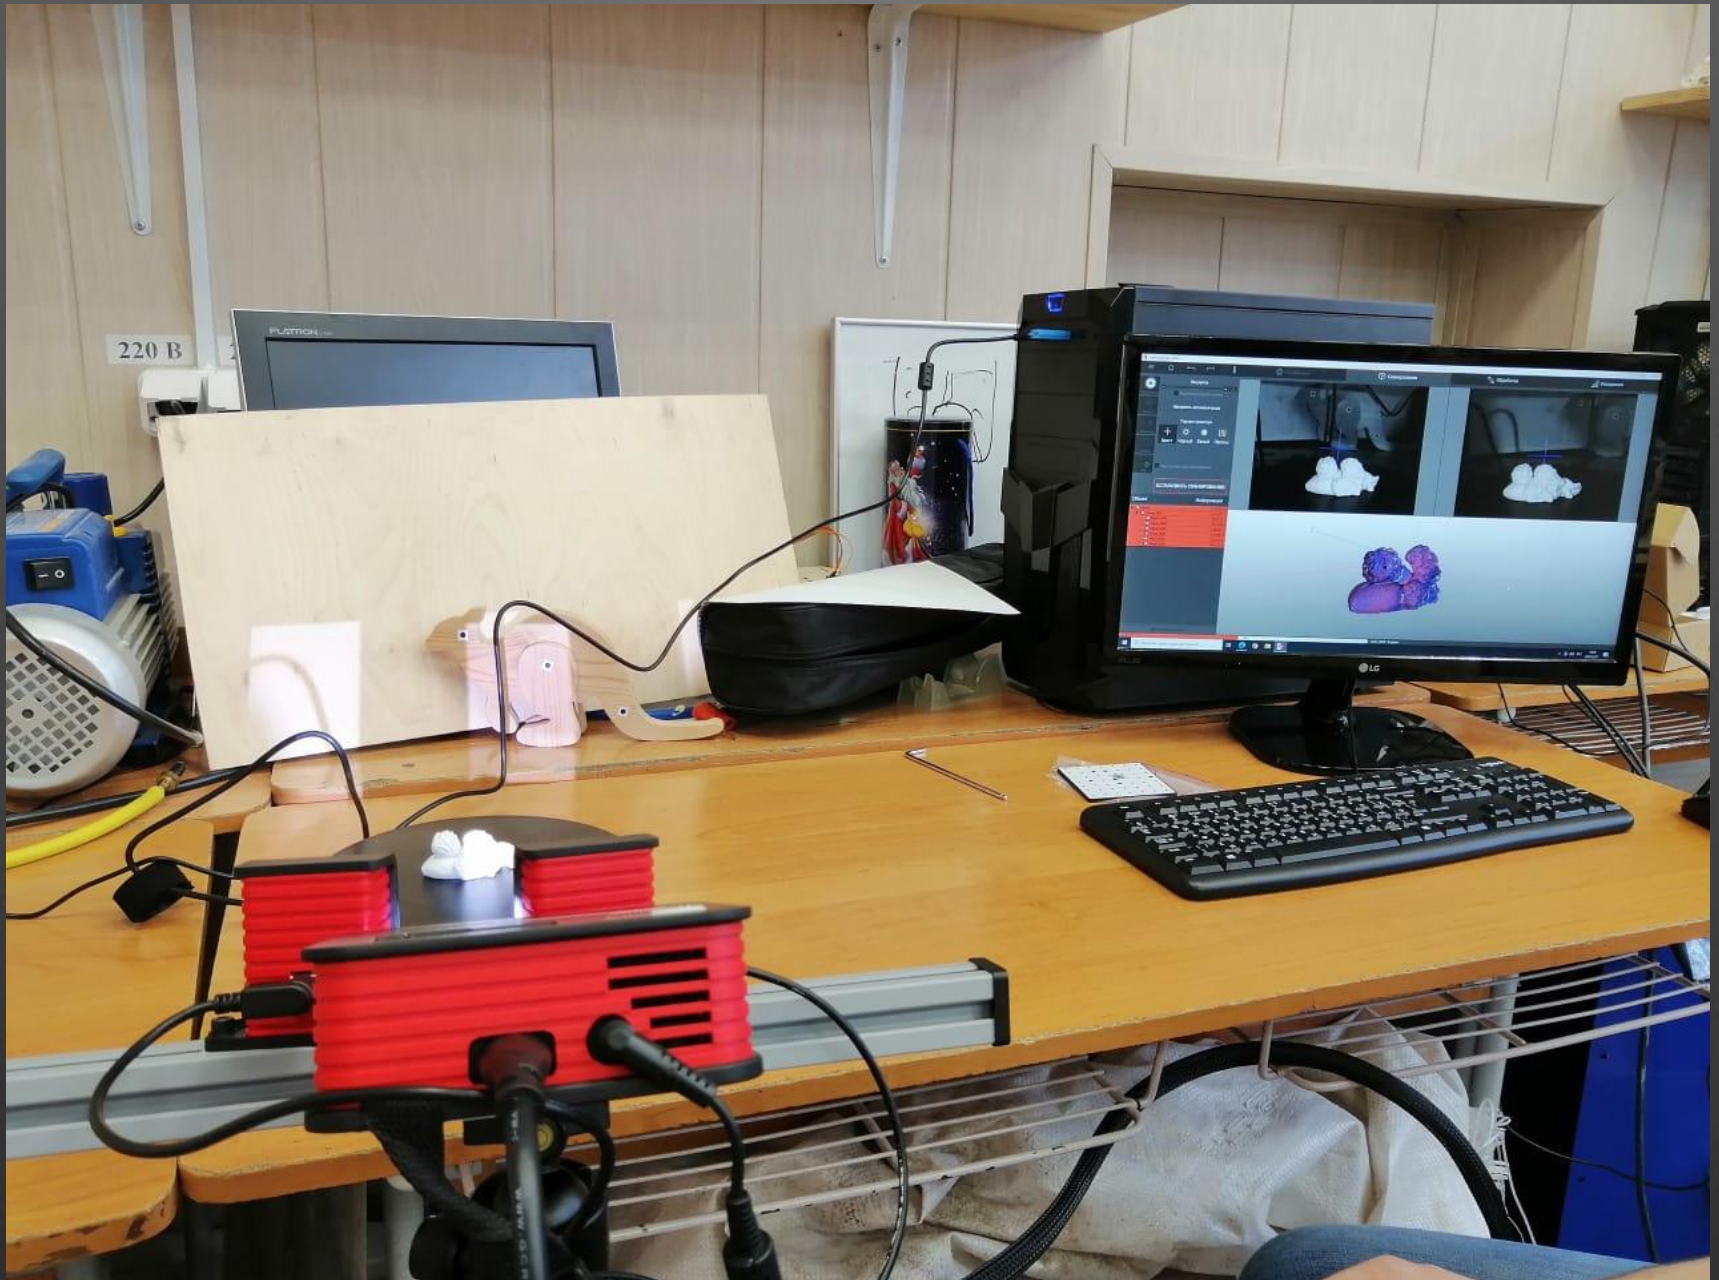

Защита Практики

220 B

FLATIRON

3D visualization software interface showing a brain model.

Computer keyboard

Red power strip