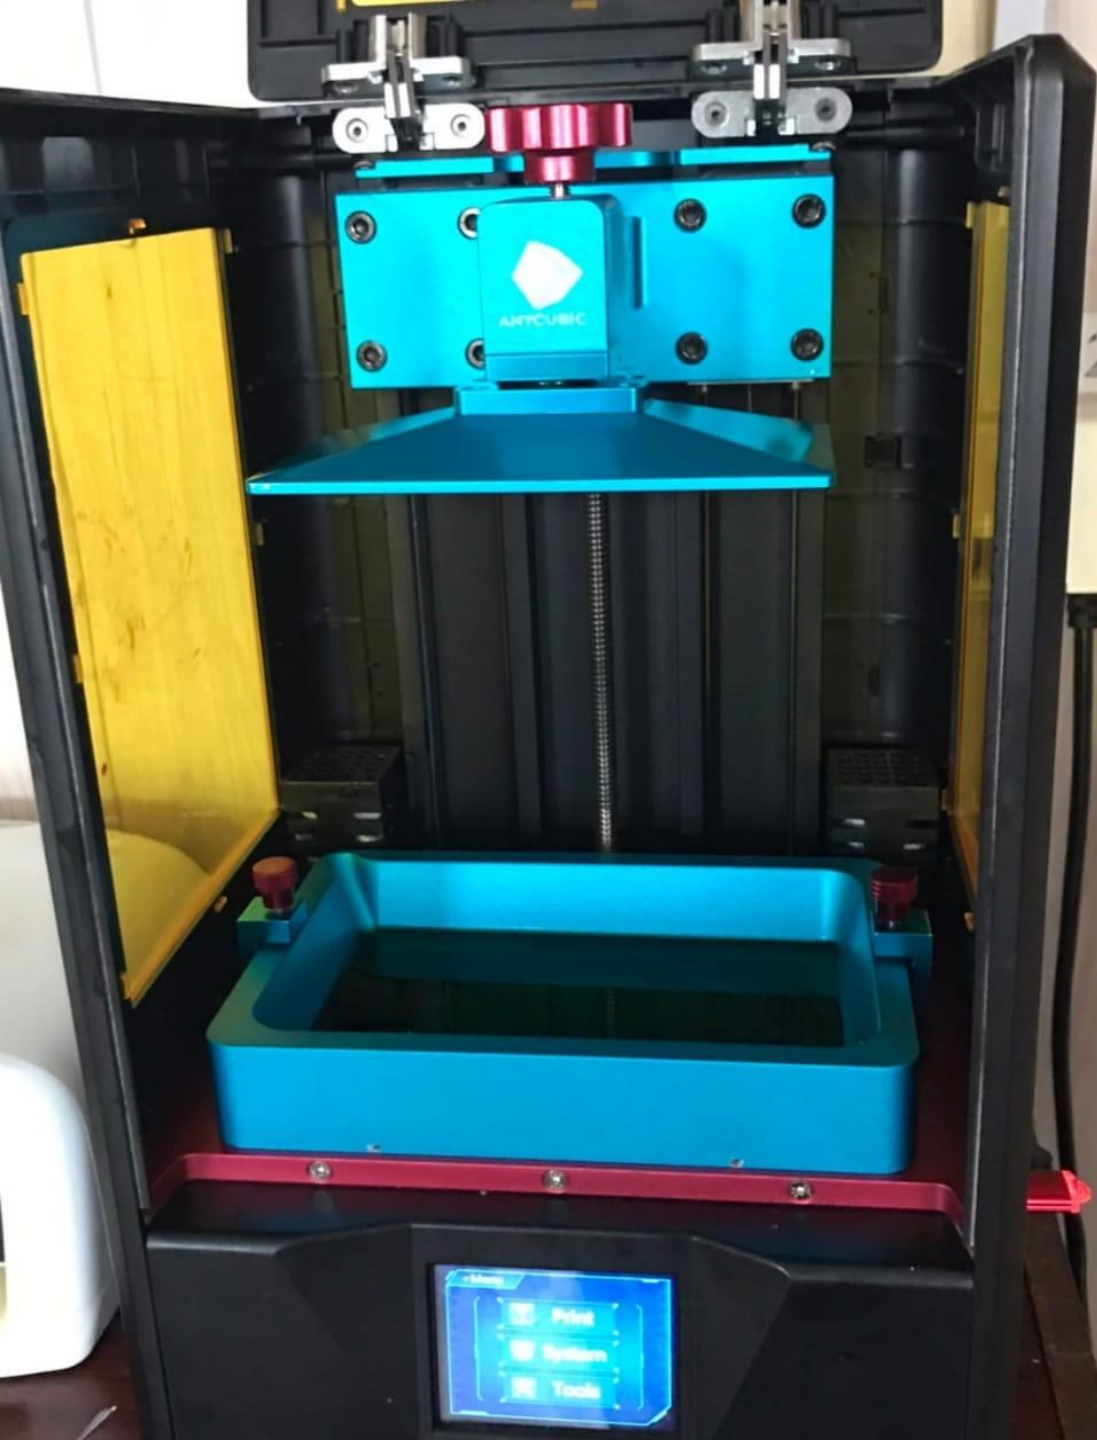

# Защита Практики

220 B

FLATIRON

3D visualization software interface showing a brain model.

Computer keyboard

Red power strip