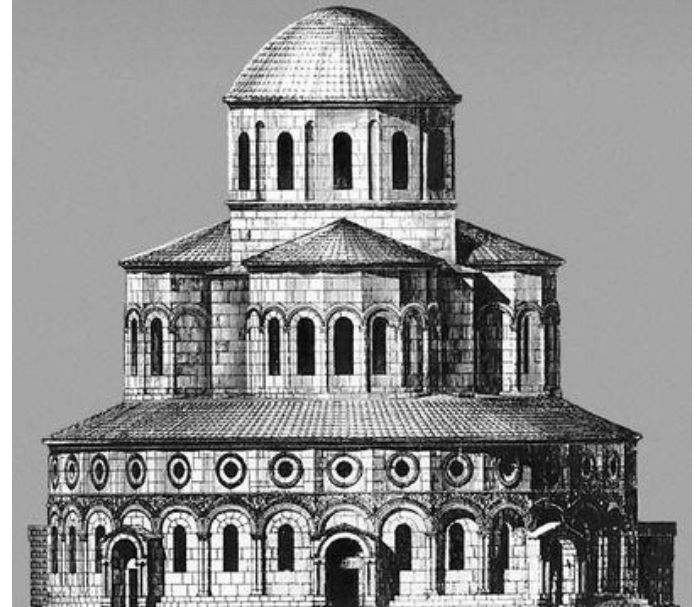

Церковь Звартноц в Эчмиадзине (VII вв)