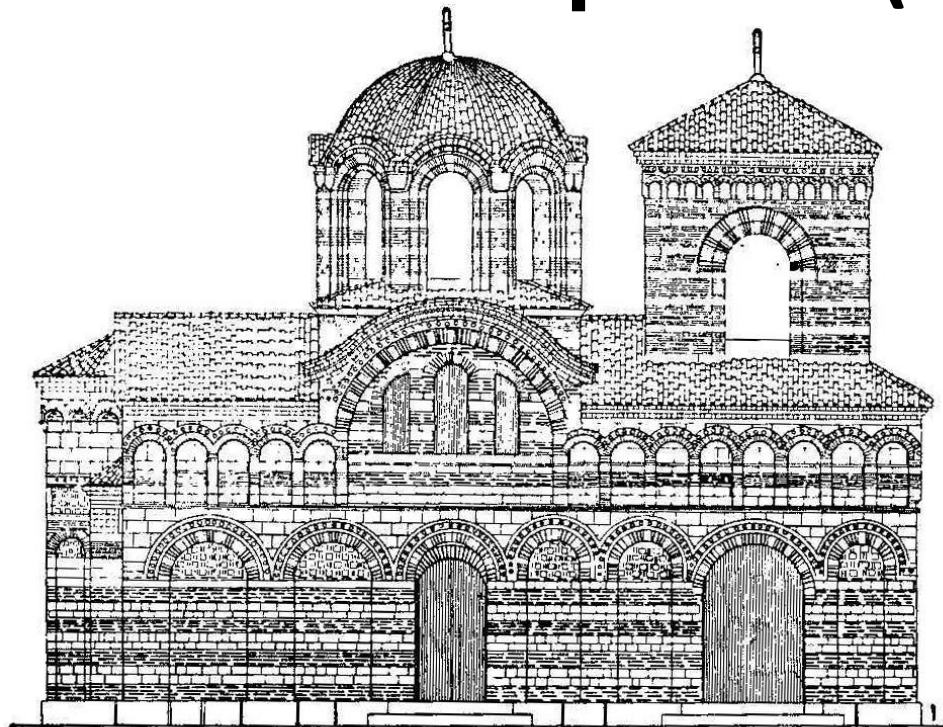

Церковь архангелов Михаила и Гавриила (XIVв)

Церковь Параскевы Пятницы

An aerial photograph of a stone church with a red-tiled roof, situated on a rocky cliff overlooking a large body of water. The church features a central dome and several smaller domes. The sky is filled with dramatic, dark clouds, and the water is a deep blue. The text 'АРХИТЕКТУРА СЕРБИИ И МАКЕДОНИЈА' is overlaid in white, bold, sans-serif font across the lower portion of the image.