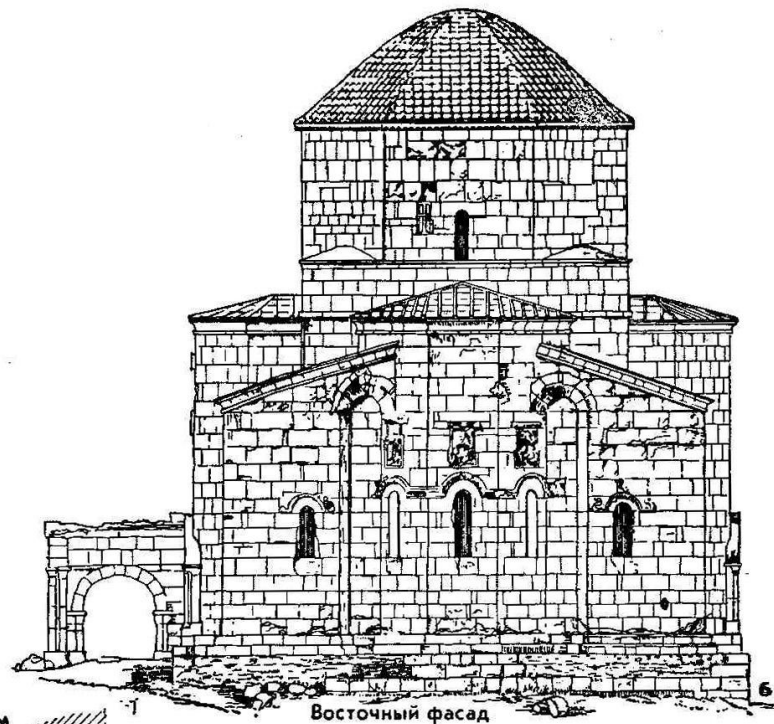

0 5 10 м
М. фасадов и разрезов