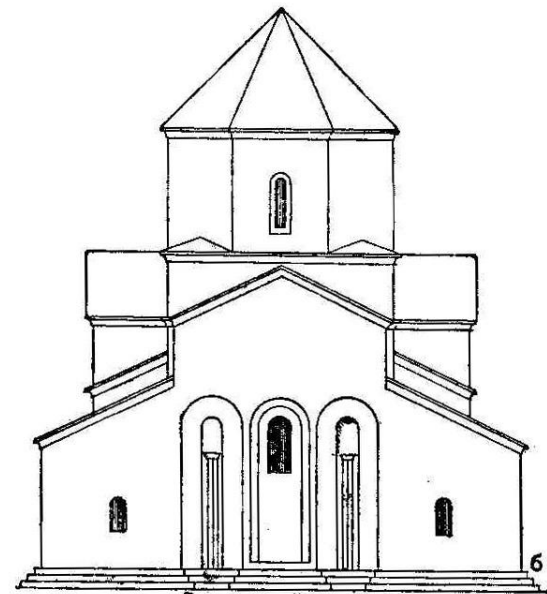

Восточный фасад