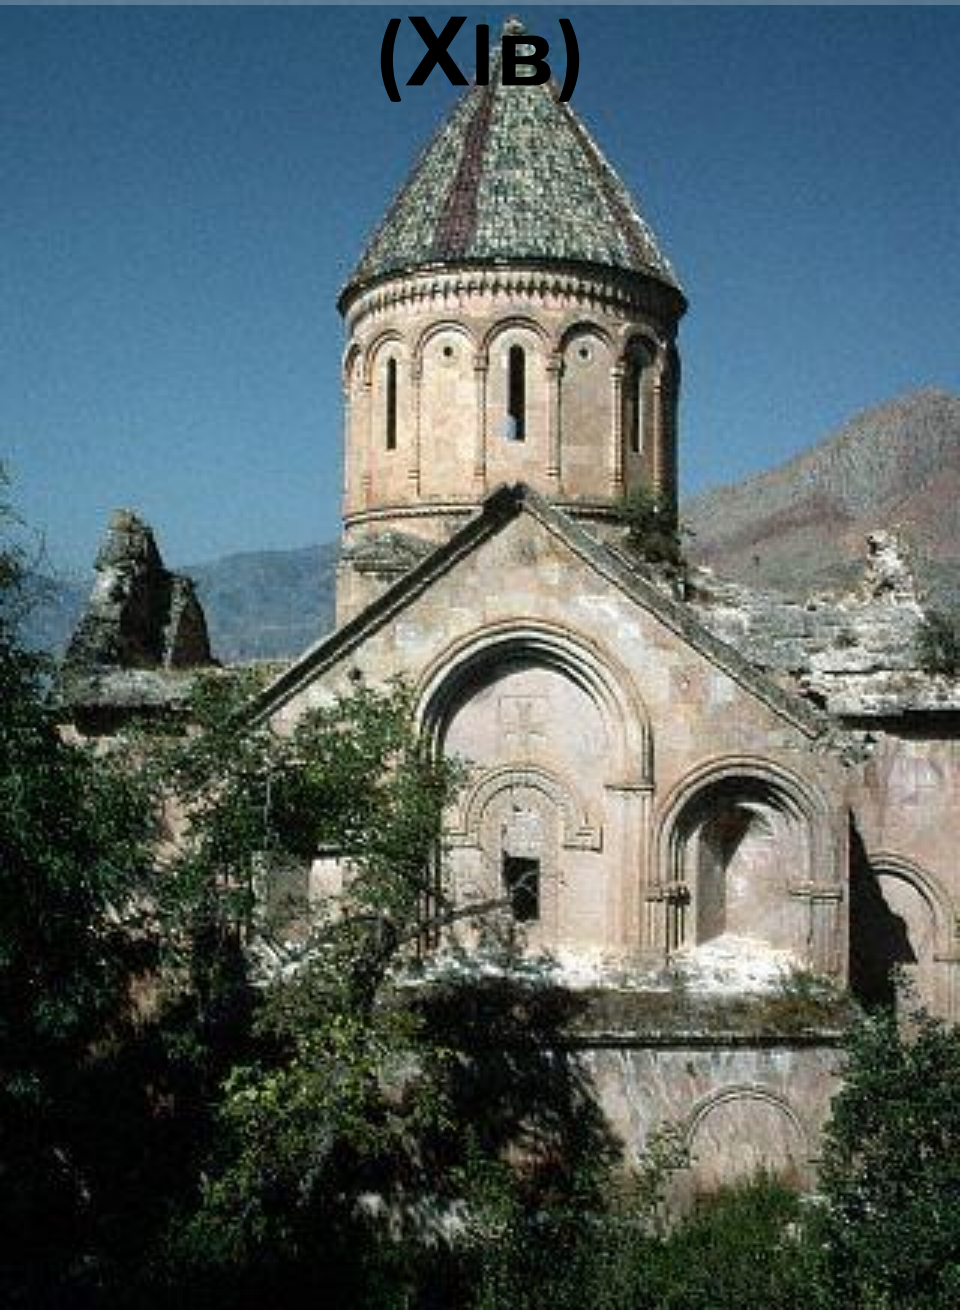

Храм в Ишхани (ХІВ)

Храм в Никорцминде