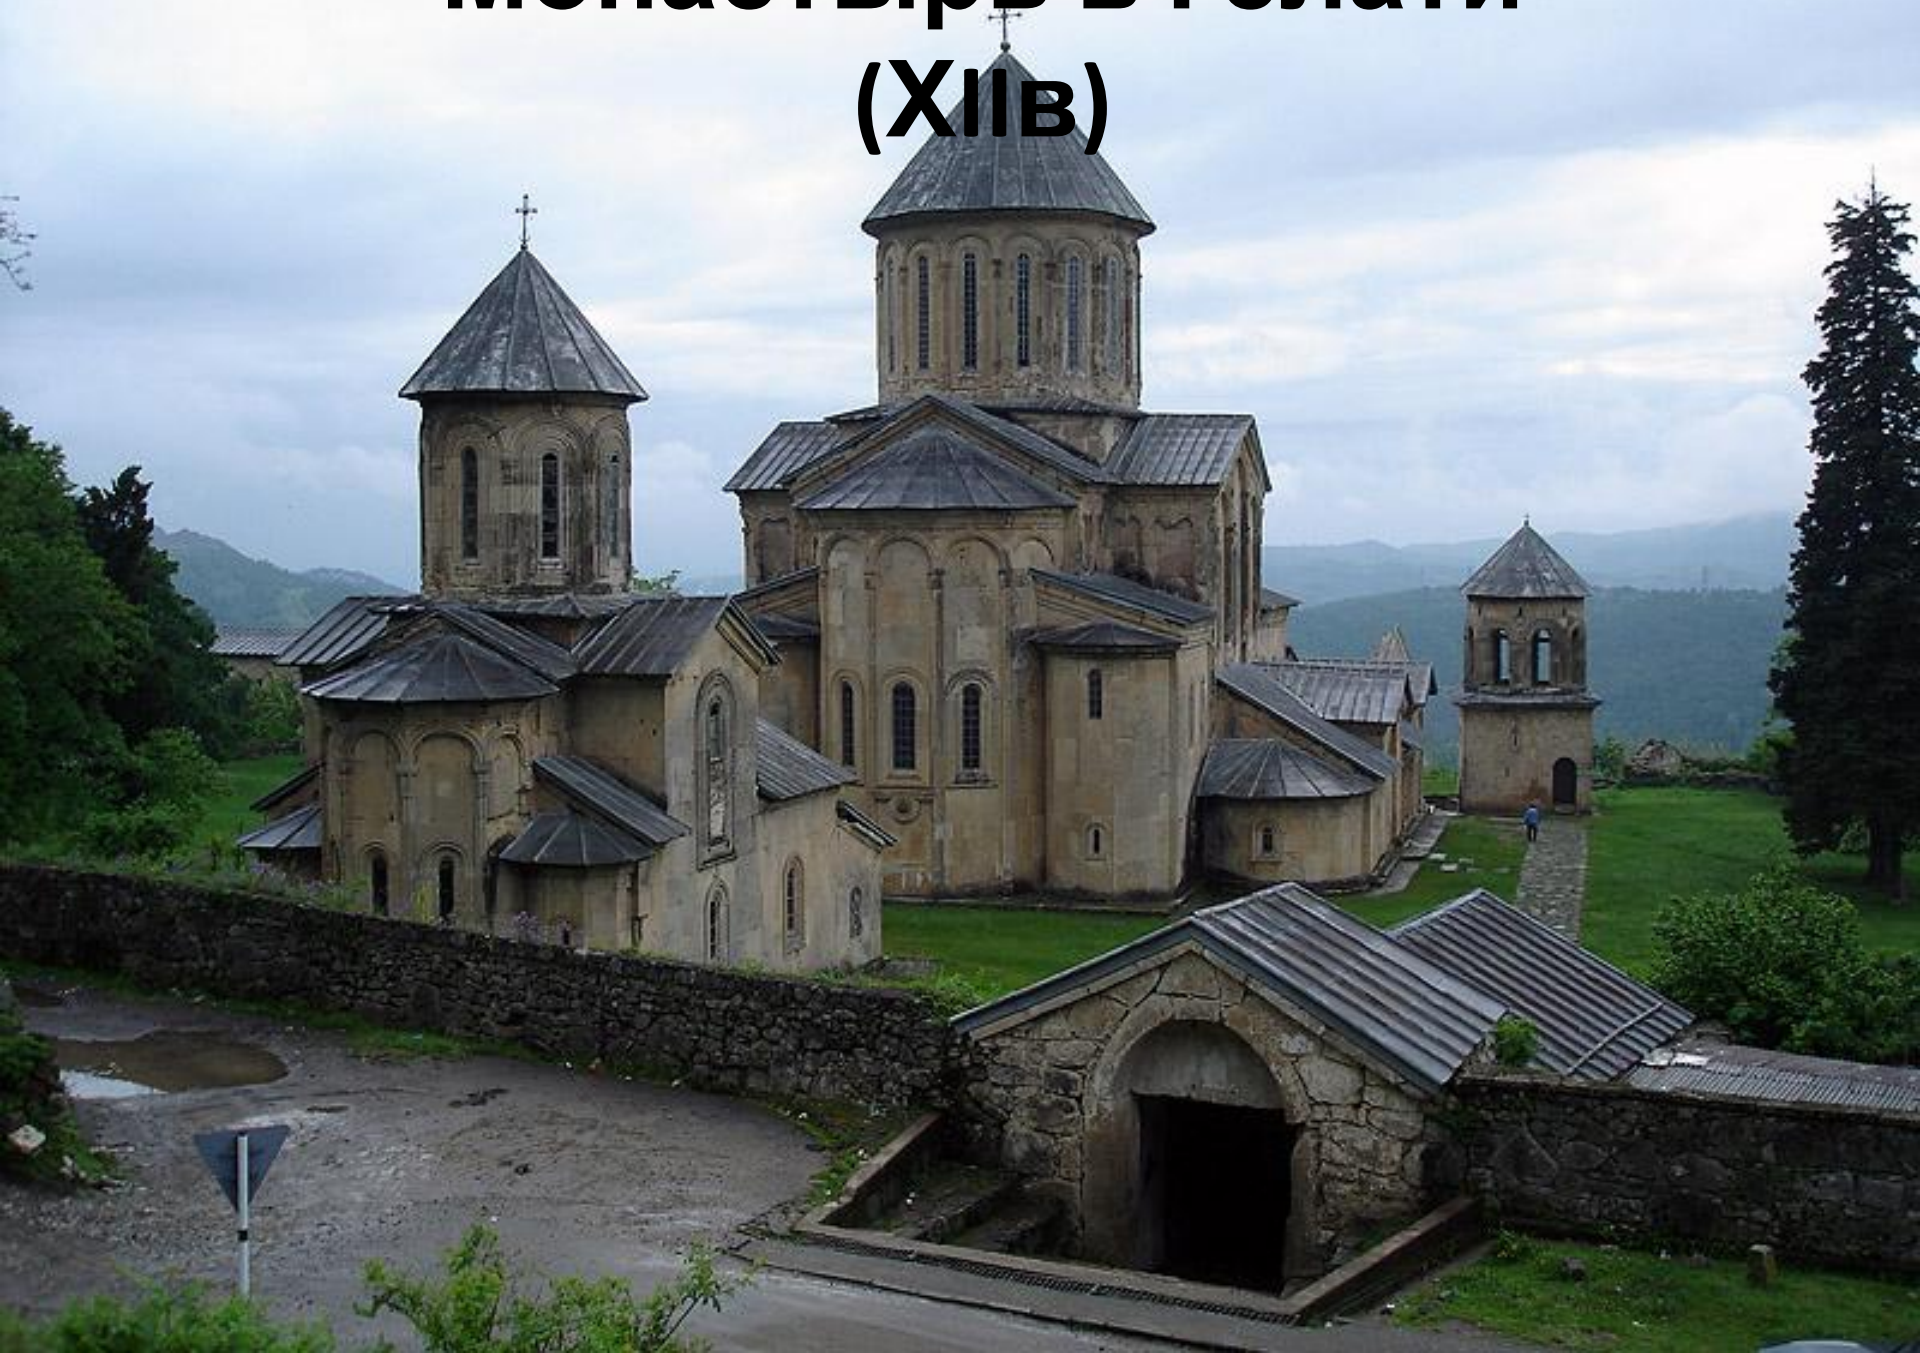

Монастырь в Гелати (XIV)