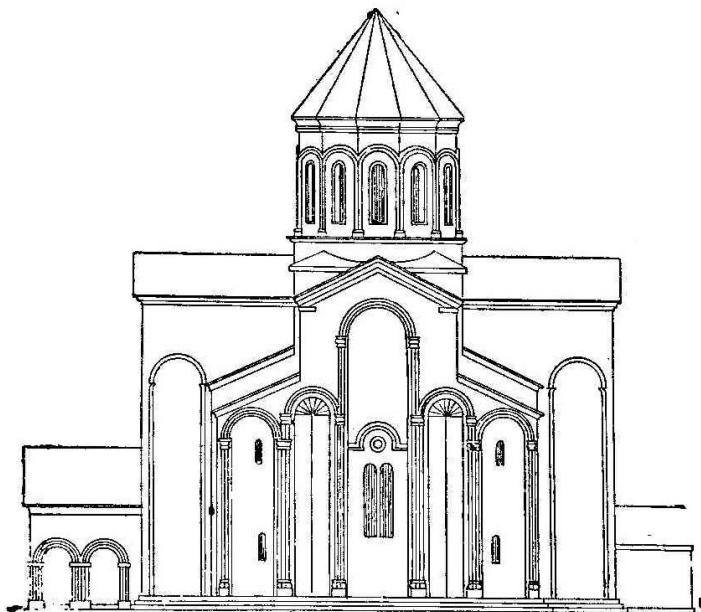

Поперечный разрез