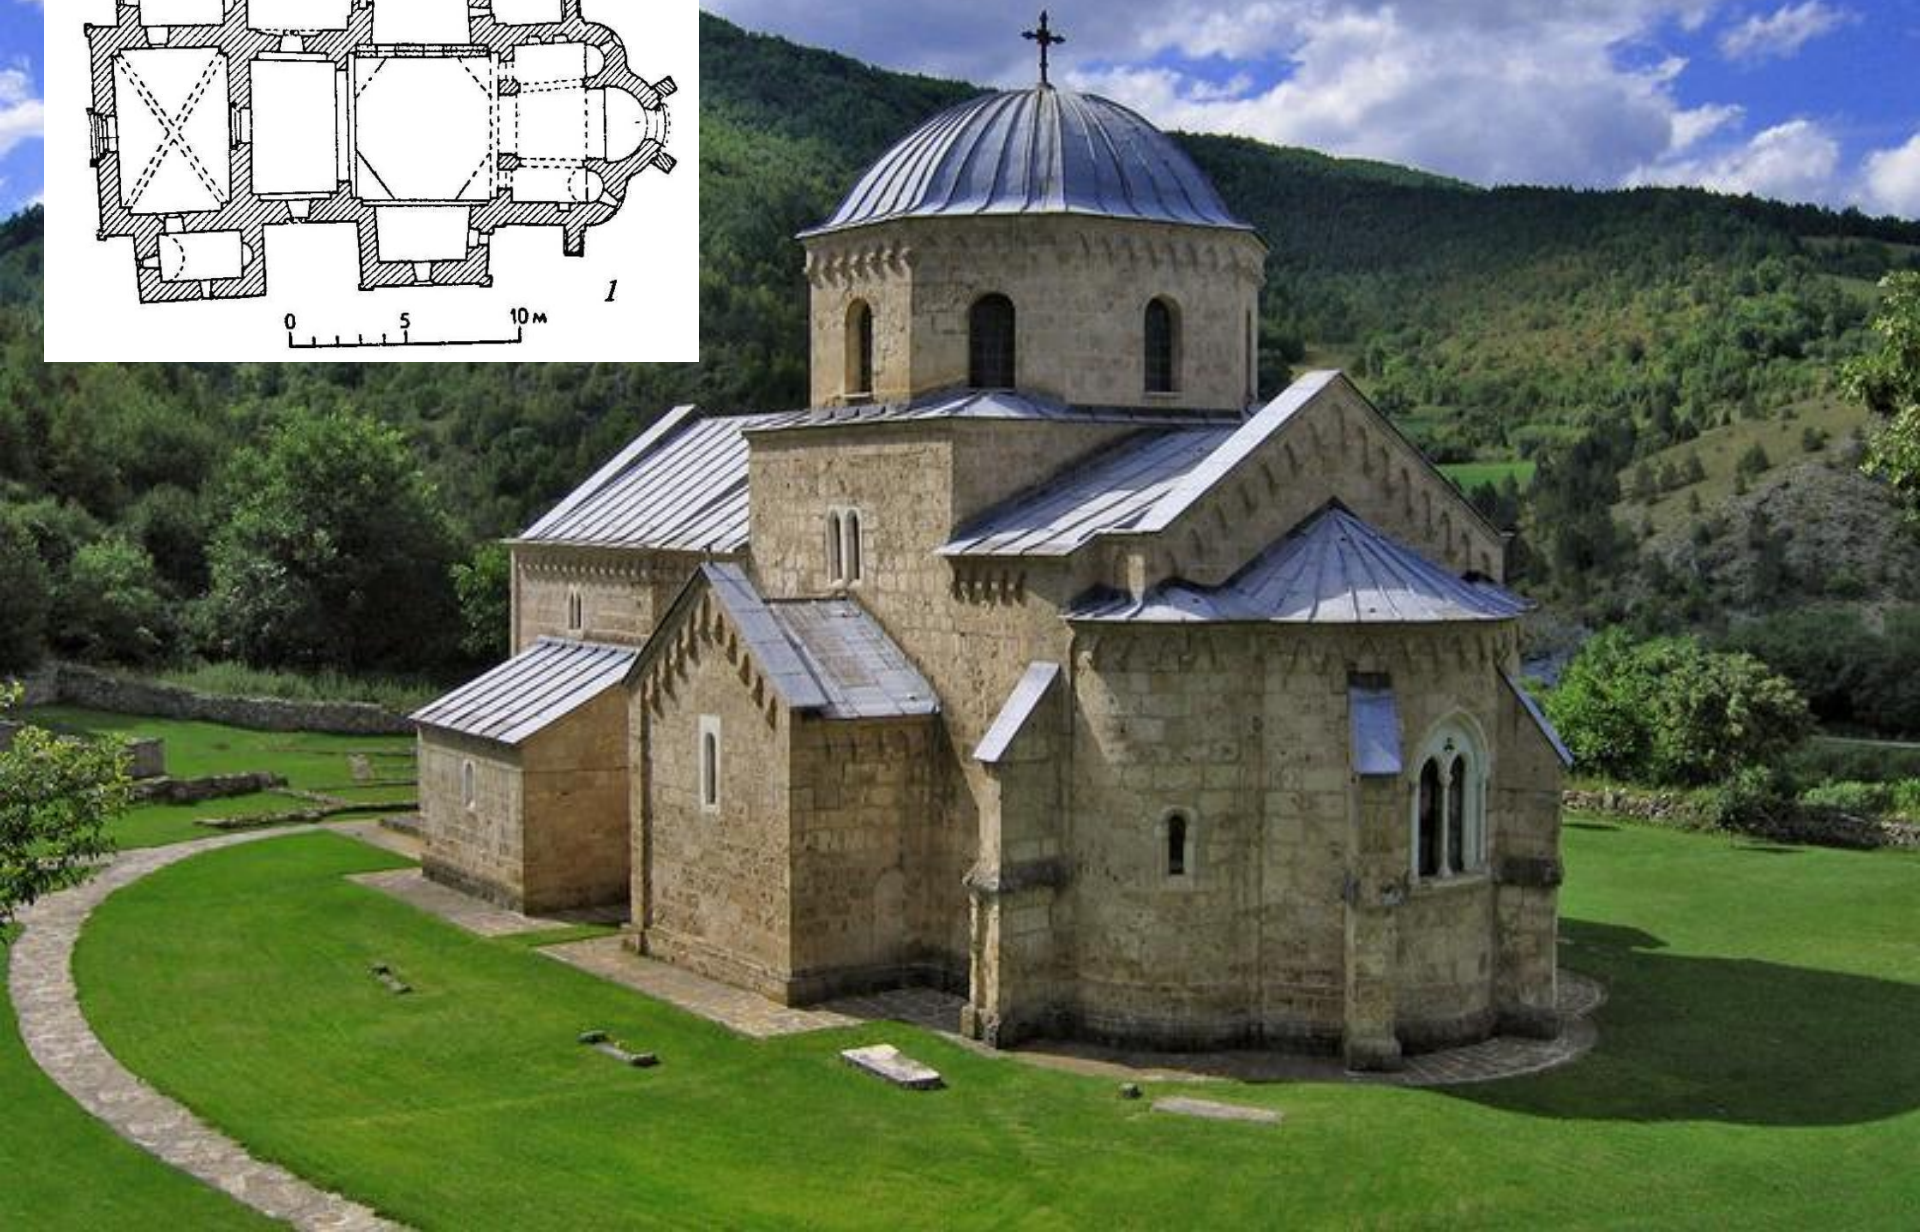

Церковь в Градаце (XIII в)