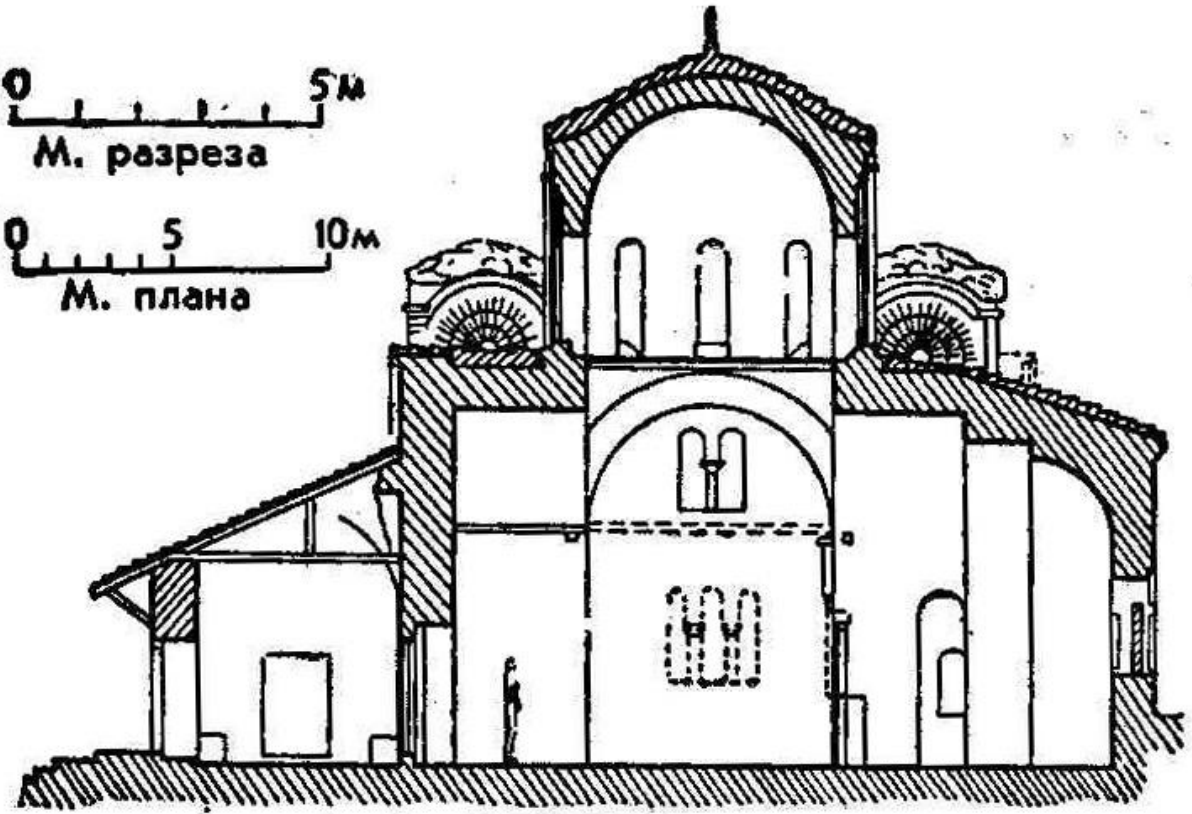

0 5м
М. разреза

0 5 10м
М. плана