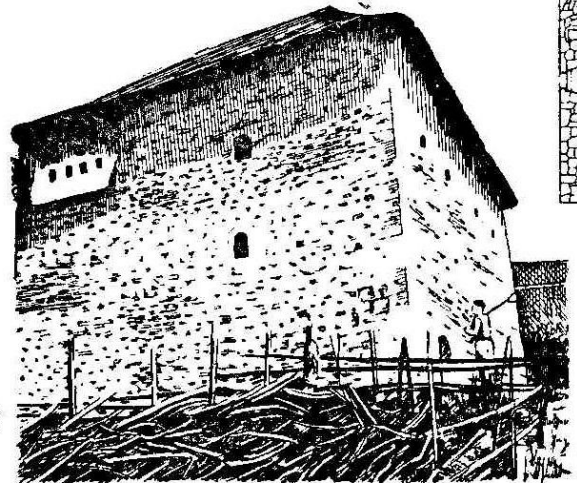

Поперечный разрез