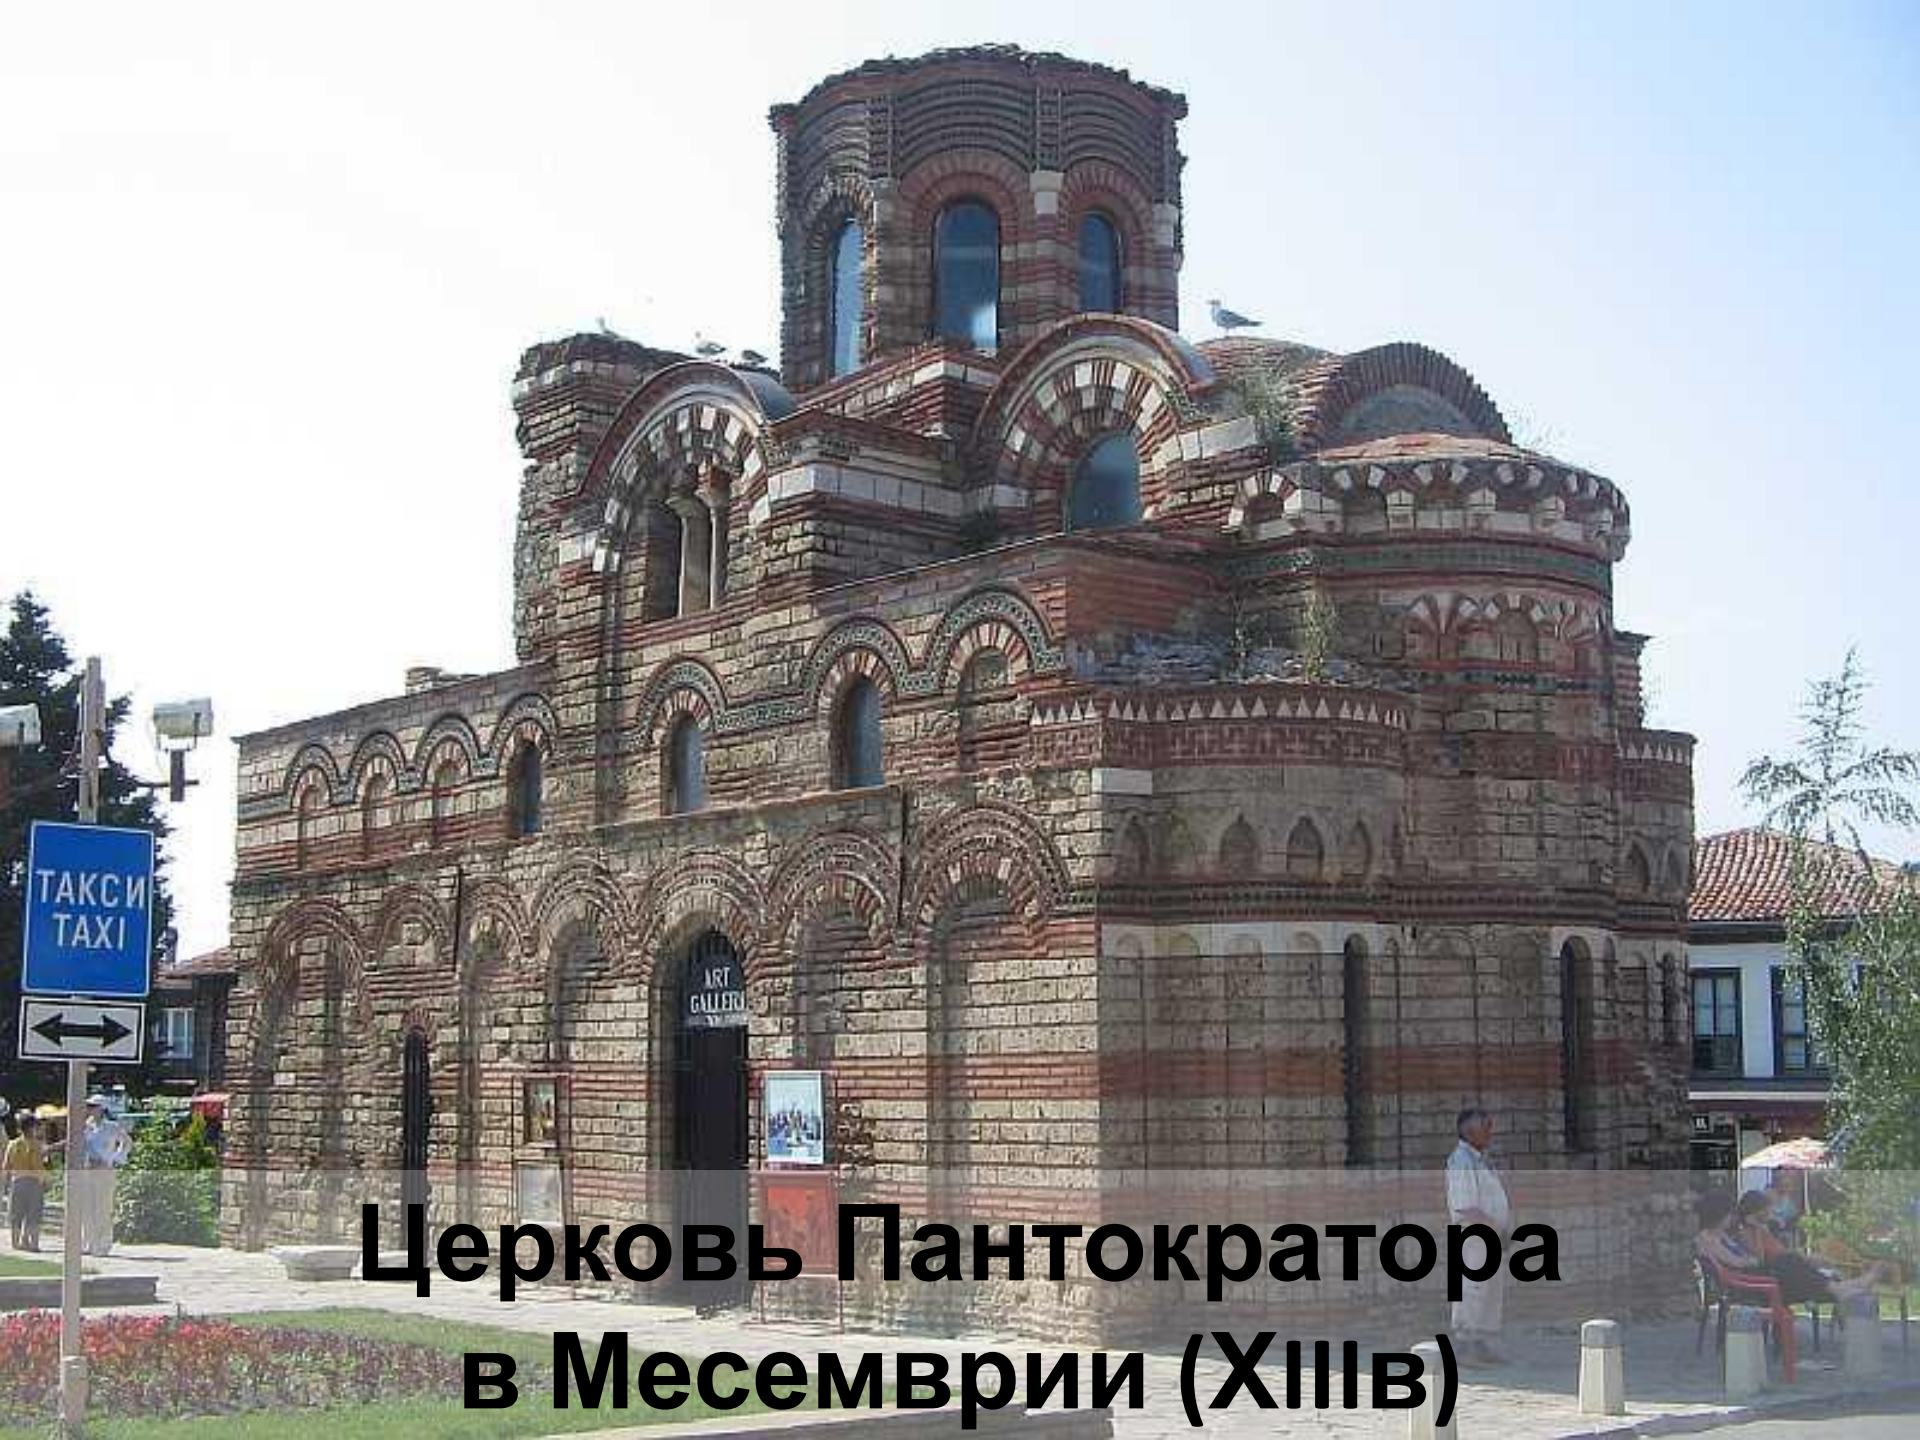

**Церковь Пантократора
в Месемврии (XIII в)**