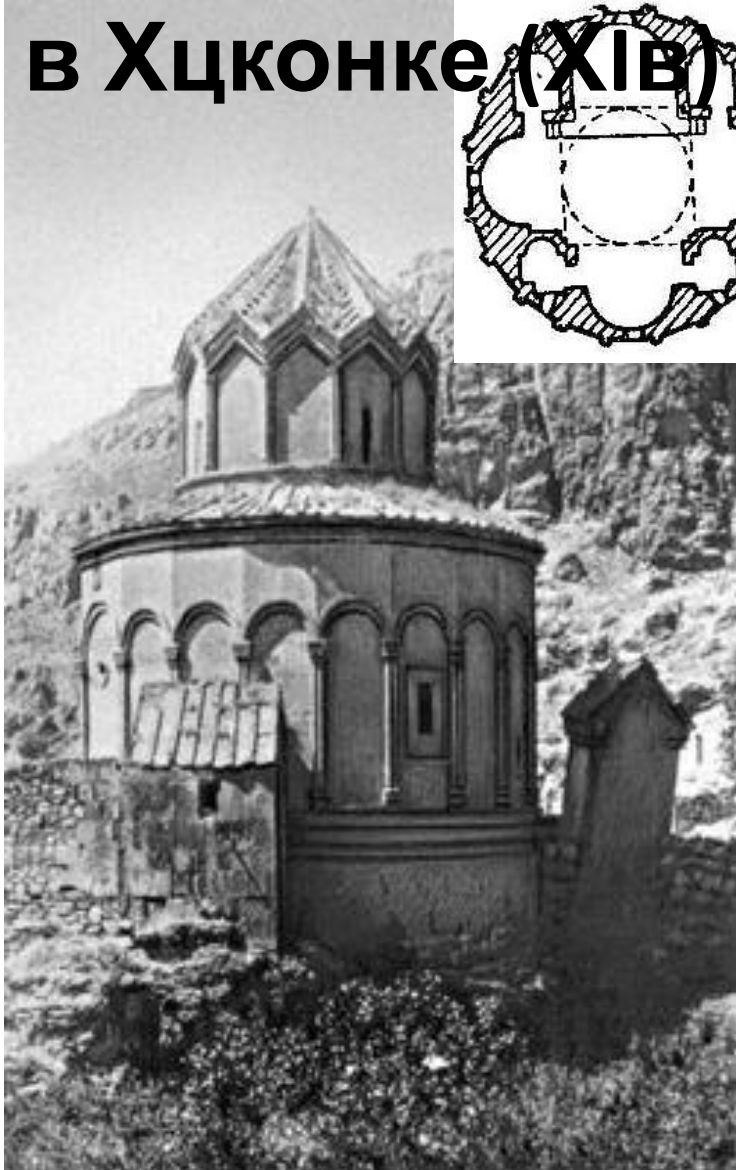

Церковь Саркиса

в Хцконке (ХІВ)

«Пастушья»
церковь в Ани