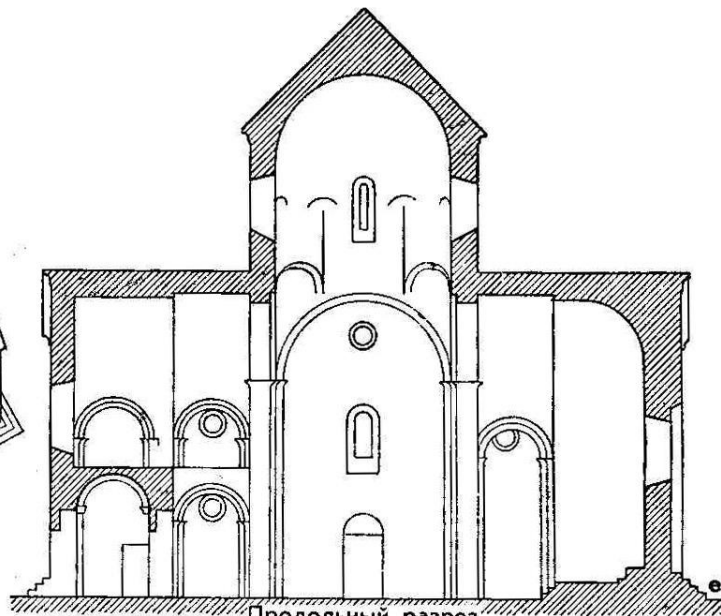

Продольный разрез