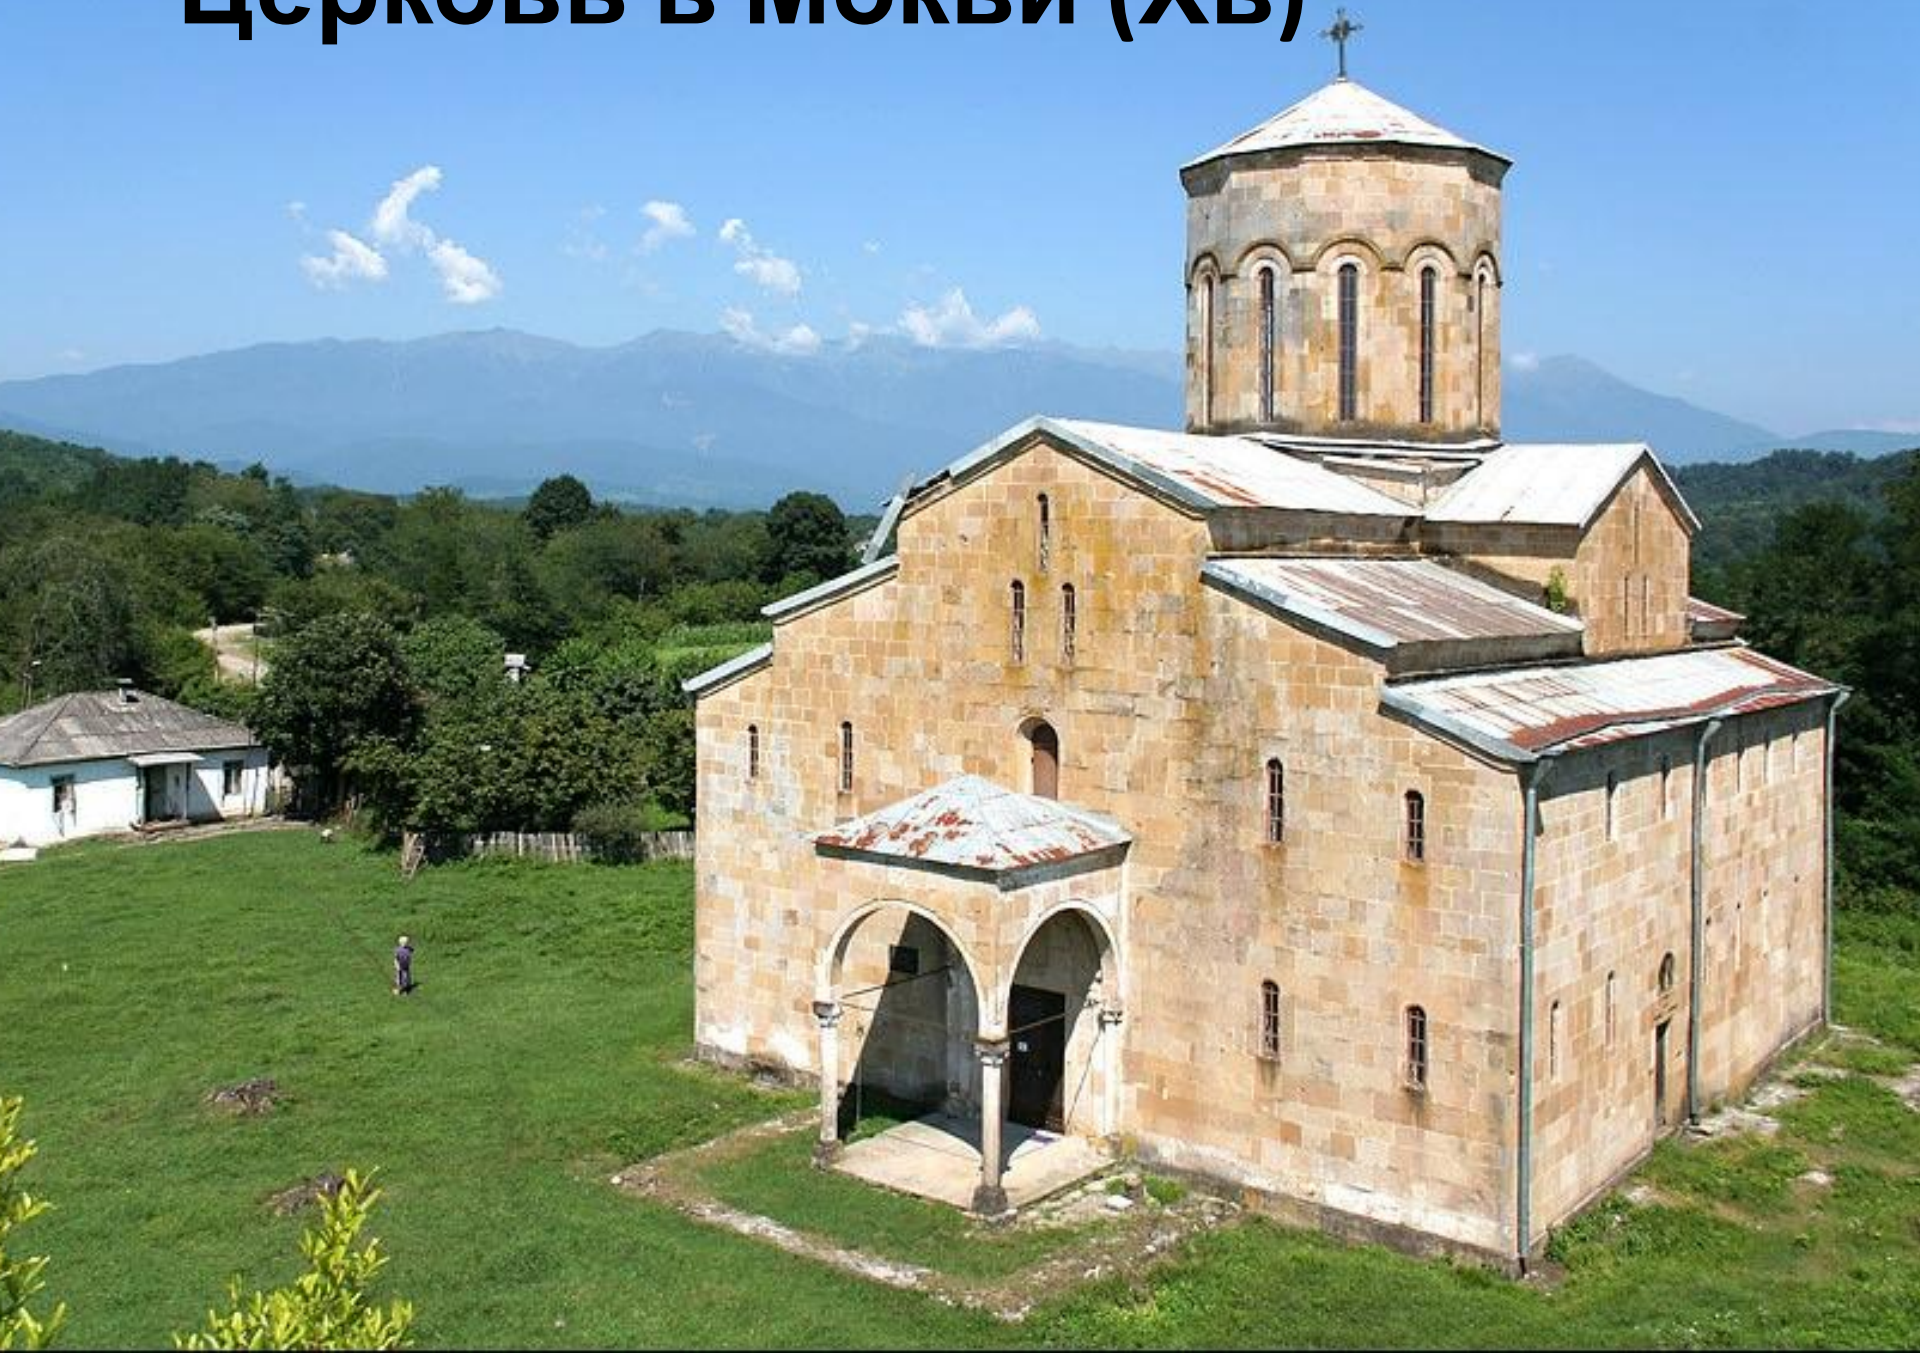

Церковь в Мокви (Хв)