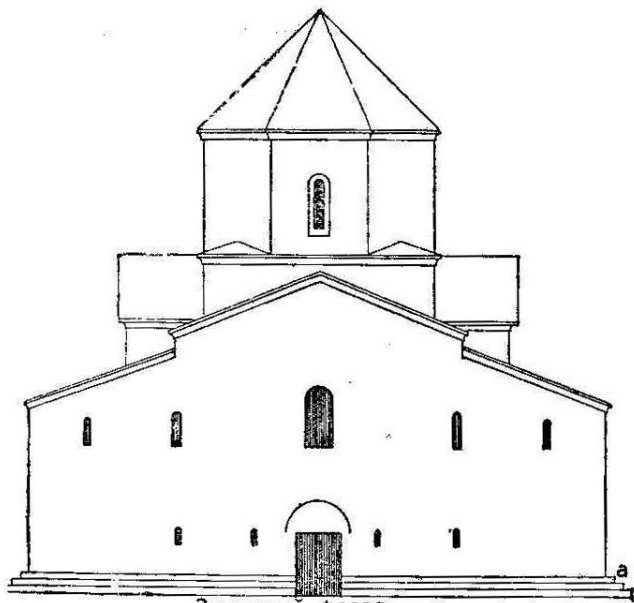

Западный фасад