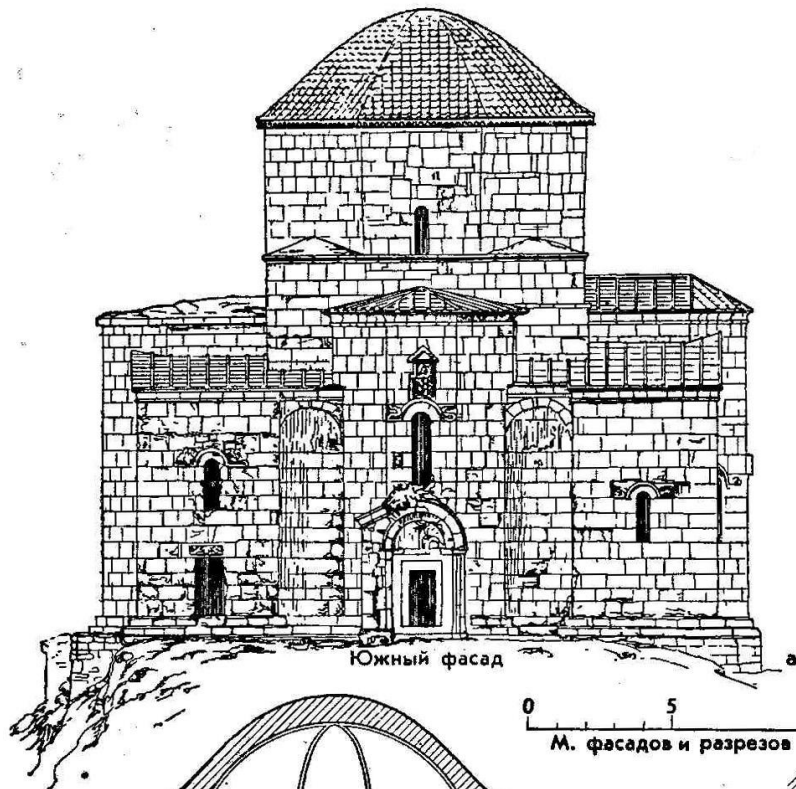

0 5 10 м
М. фасадов и разрезов