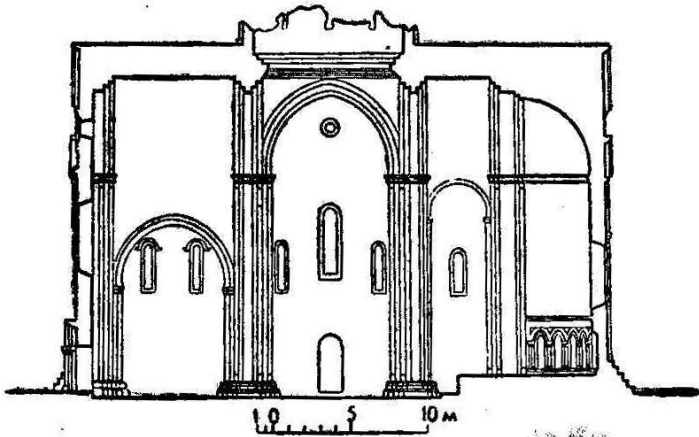

Кафедральный собор в Ани (Xв)