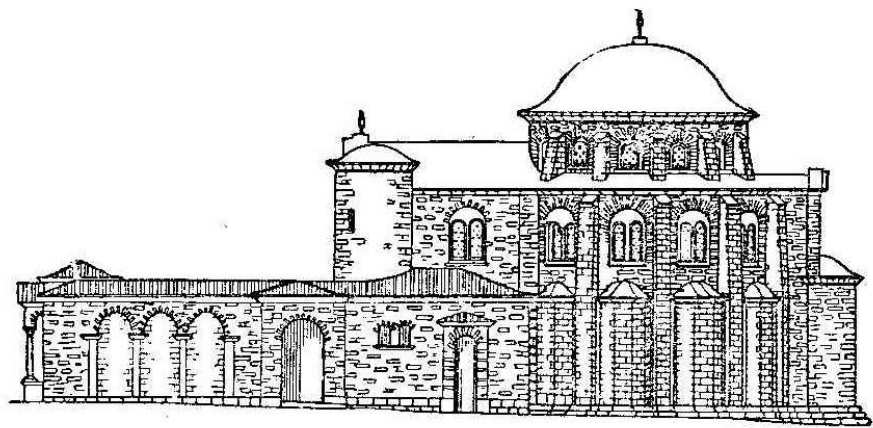

Круглая церковь в Преславе (Xв)