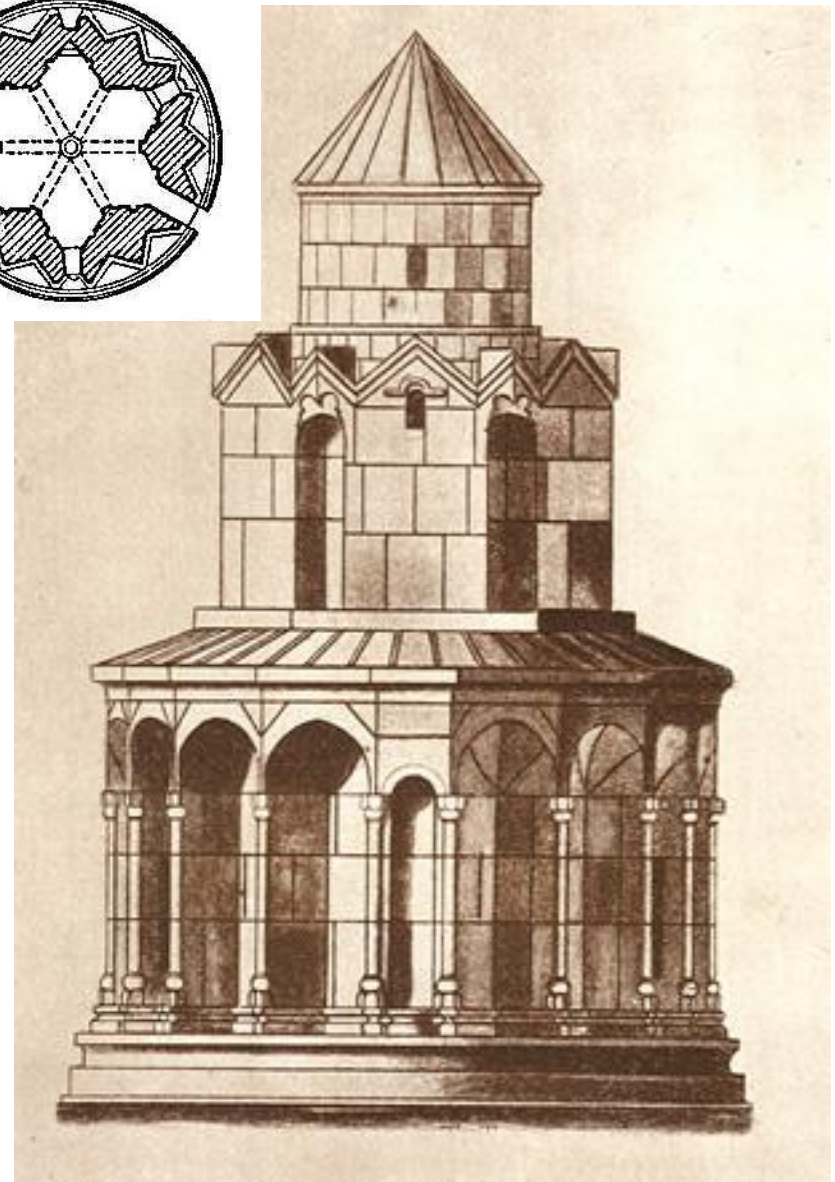

Церковь Саркиса

в Хцконке (ХІВ)

«Пастушья»
церковь в Ани