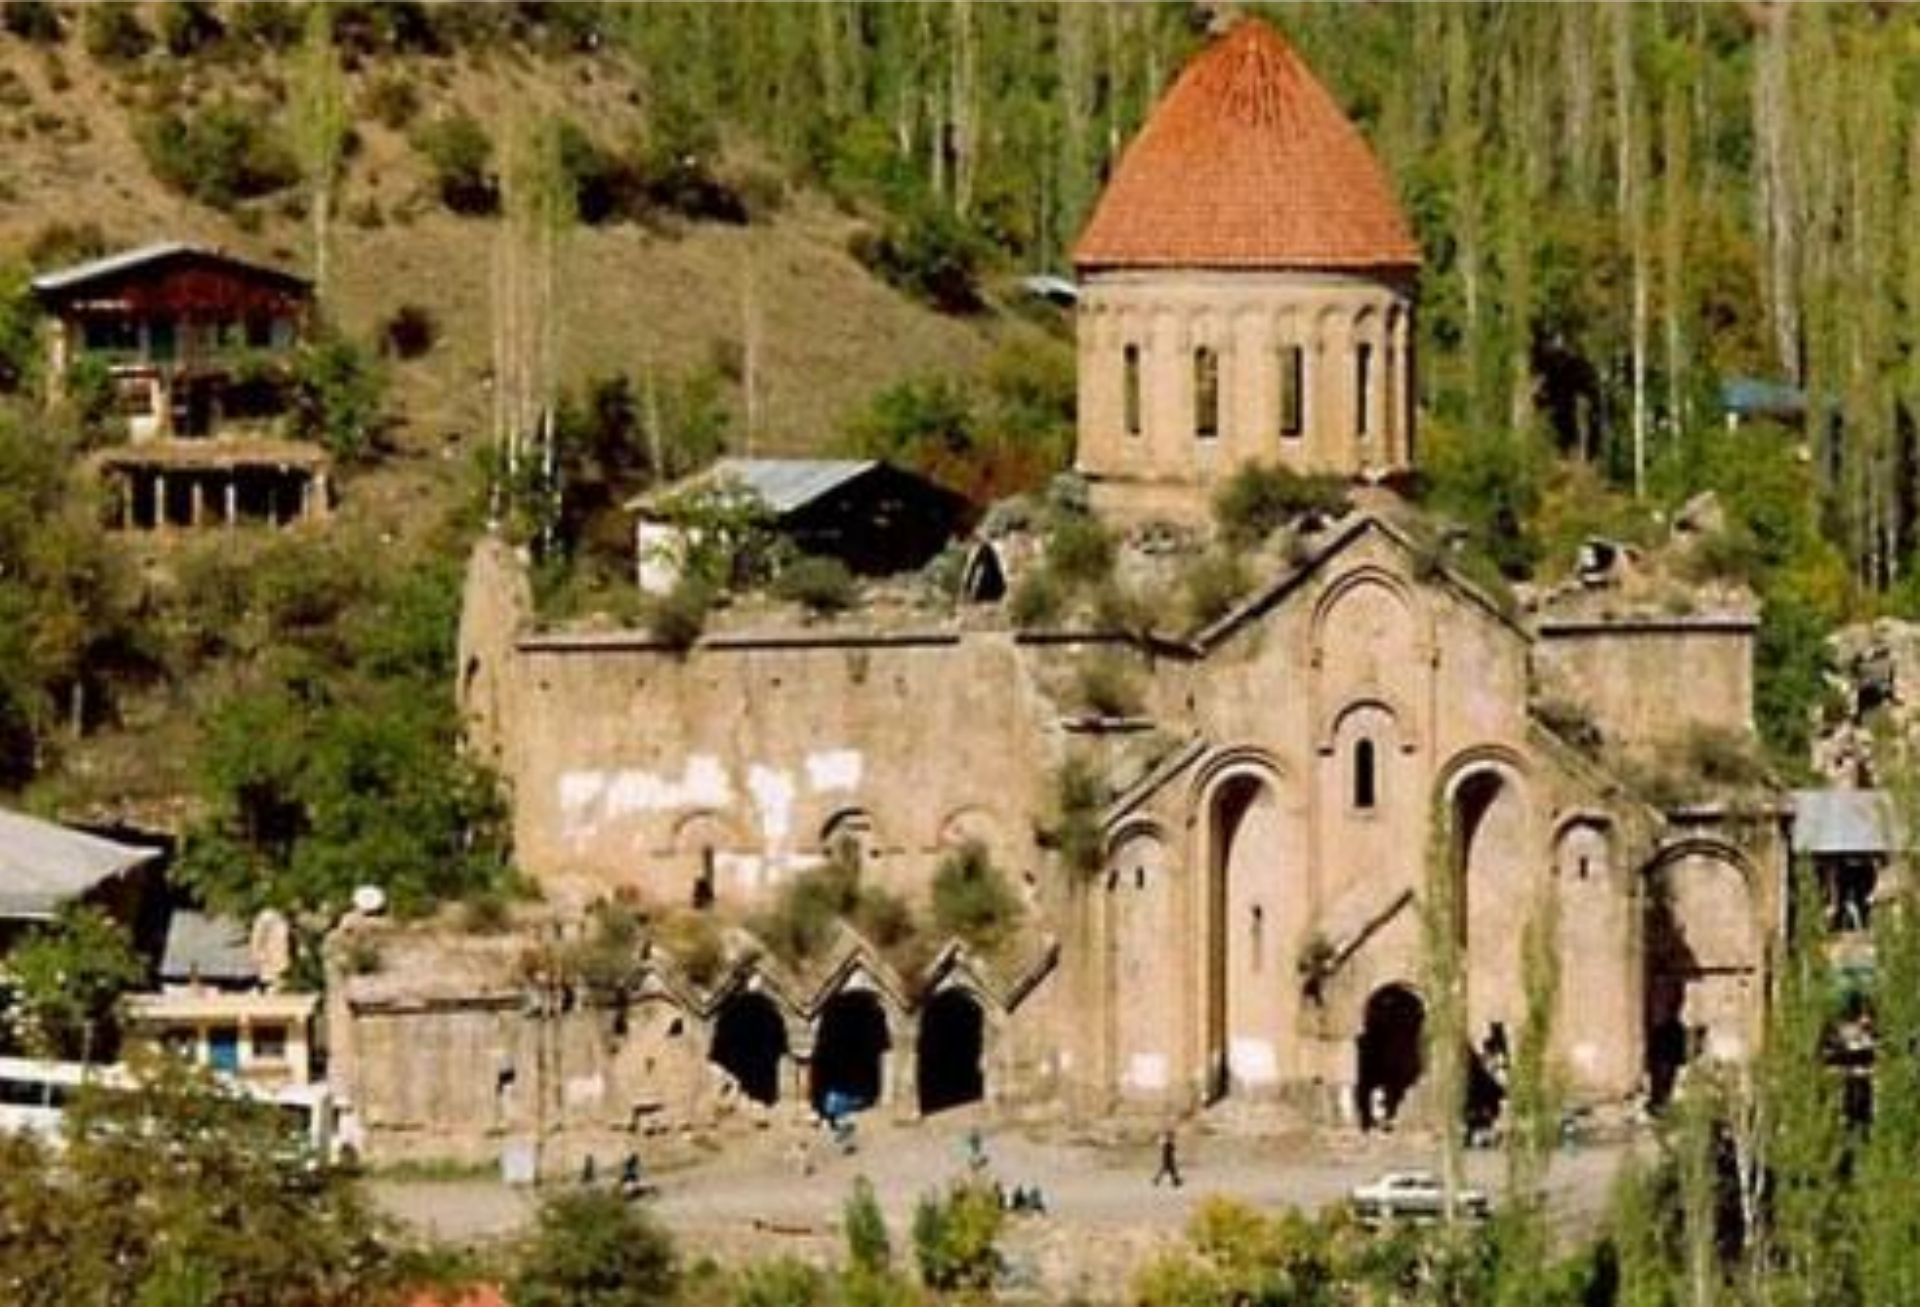

Церковь в Ошки (XV)