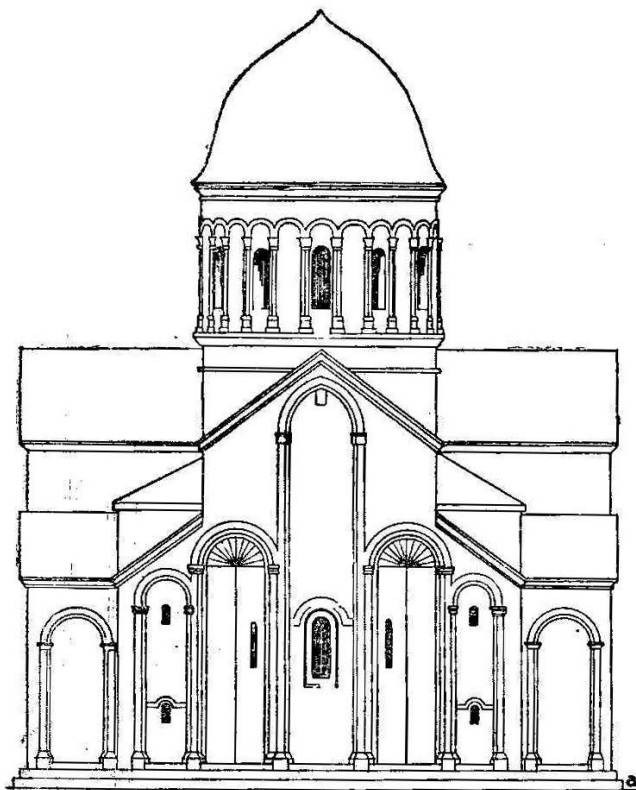

Восточный фасад