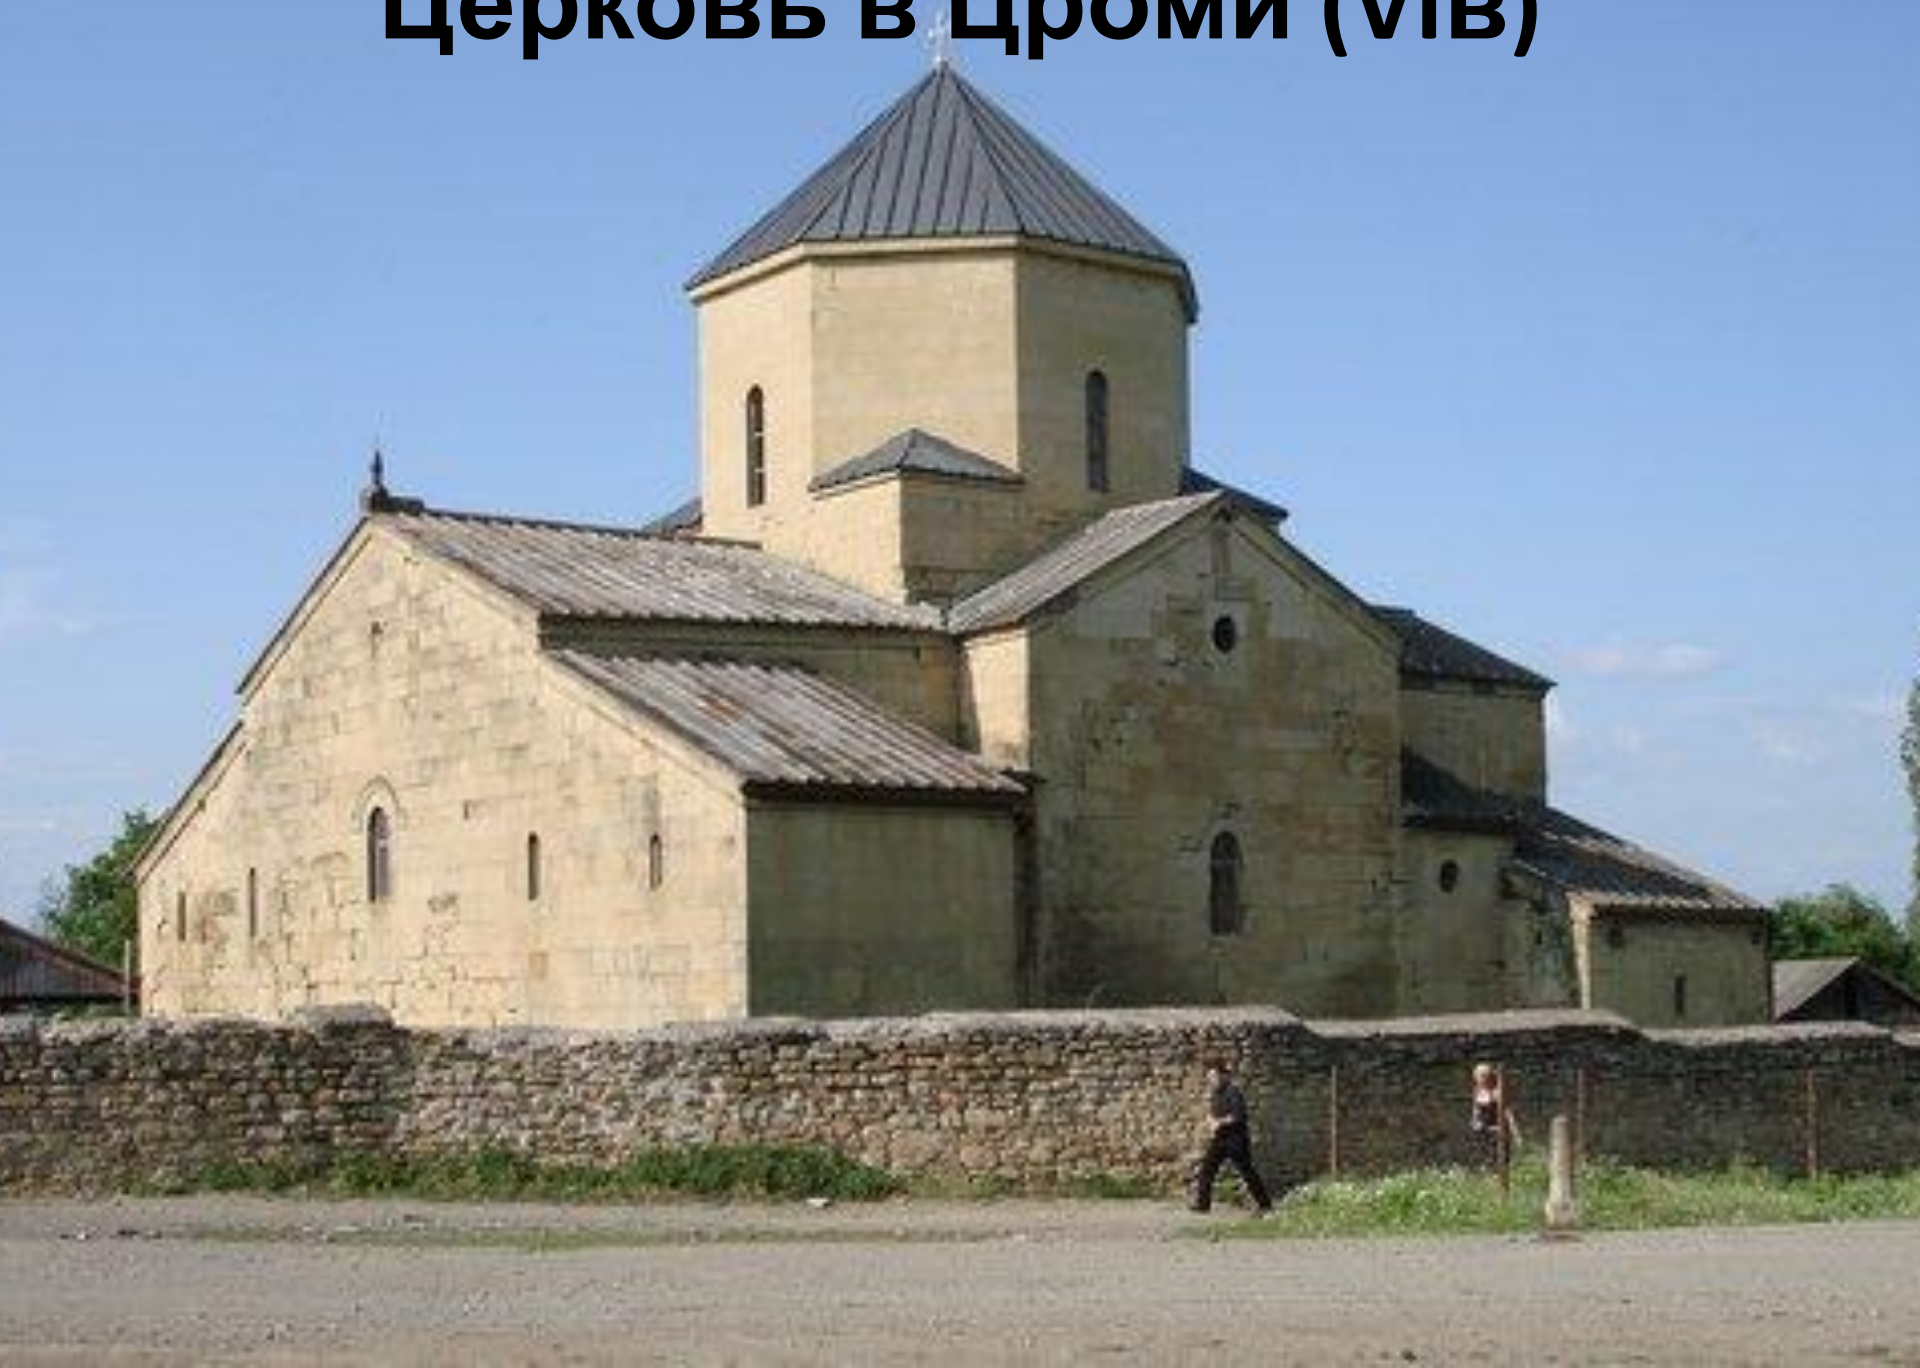

Церковь в Цроми (VI в)