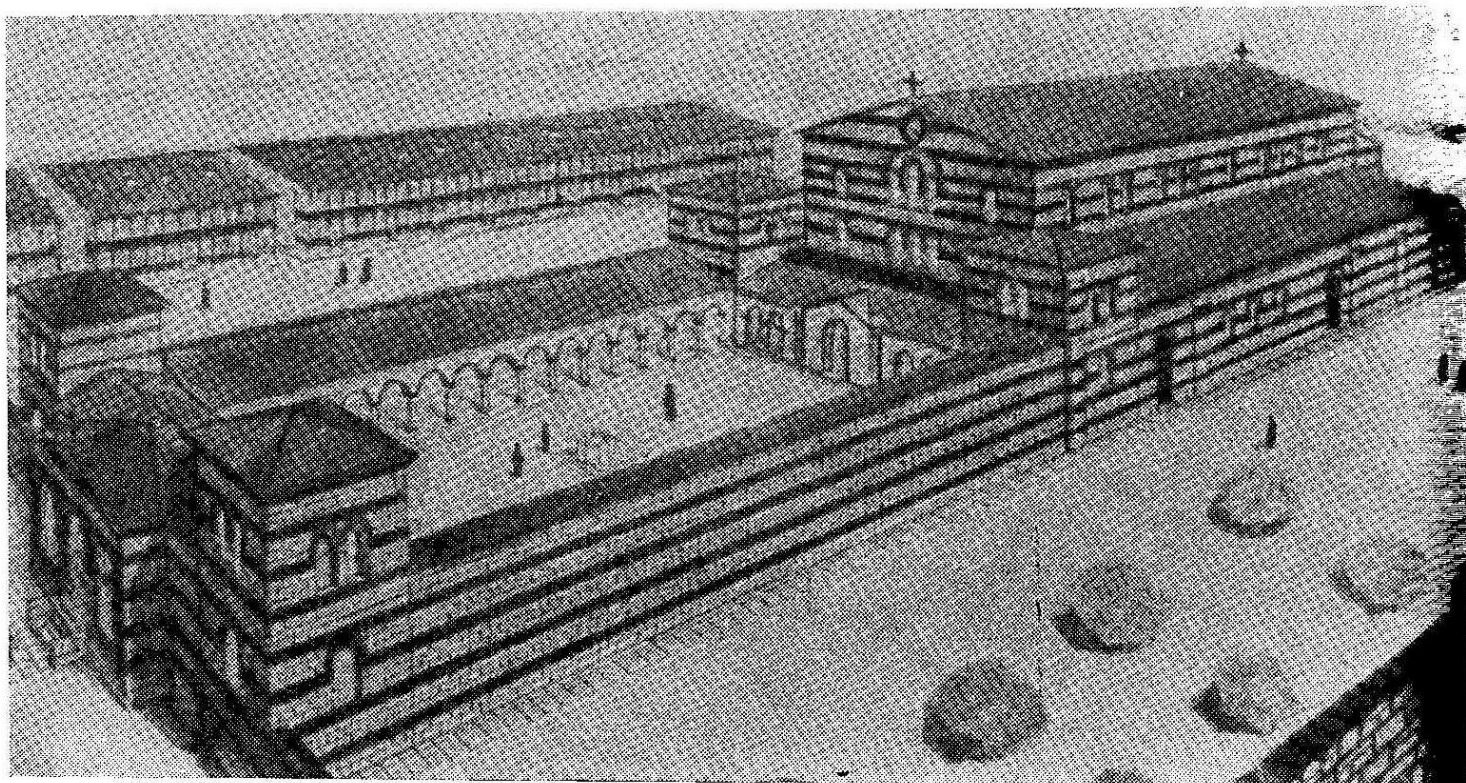

Большая базилика в Плиске (IXв)