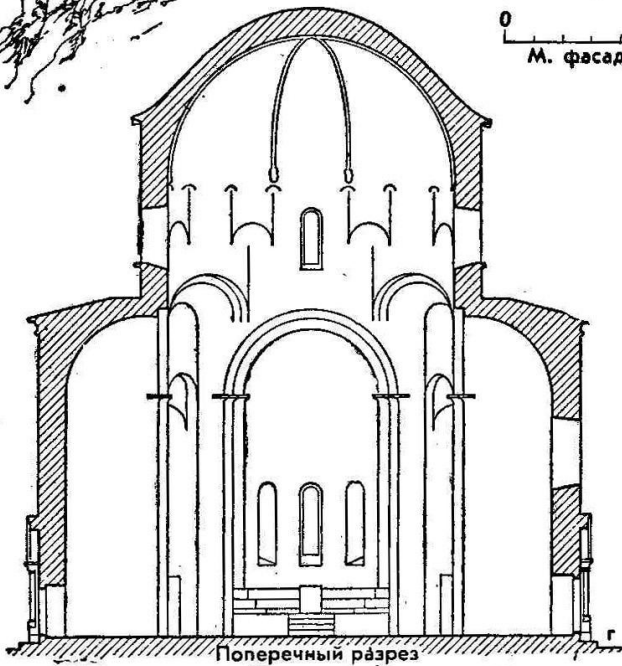

0 5 10 м
М. фасадов и разрезов