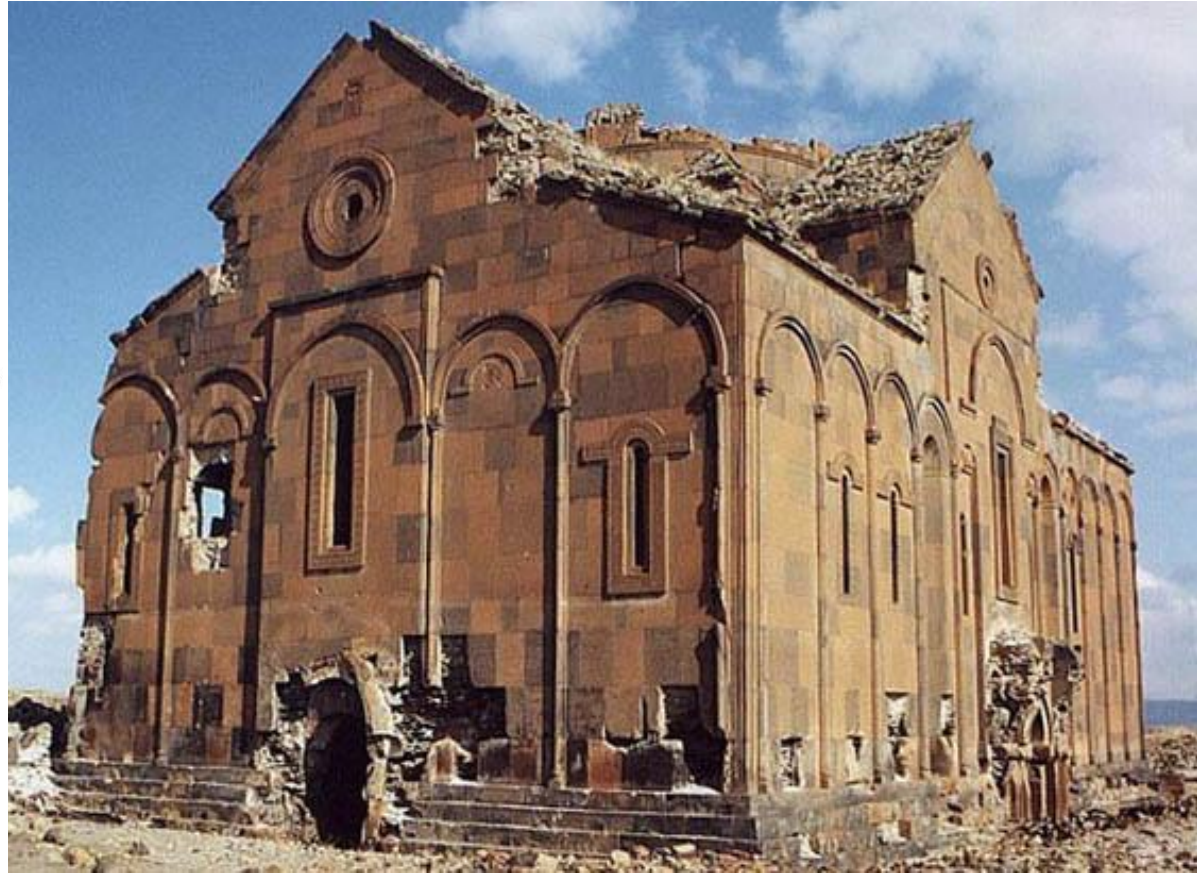

Кафедральный собор в Ани (Xв)