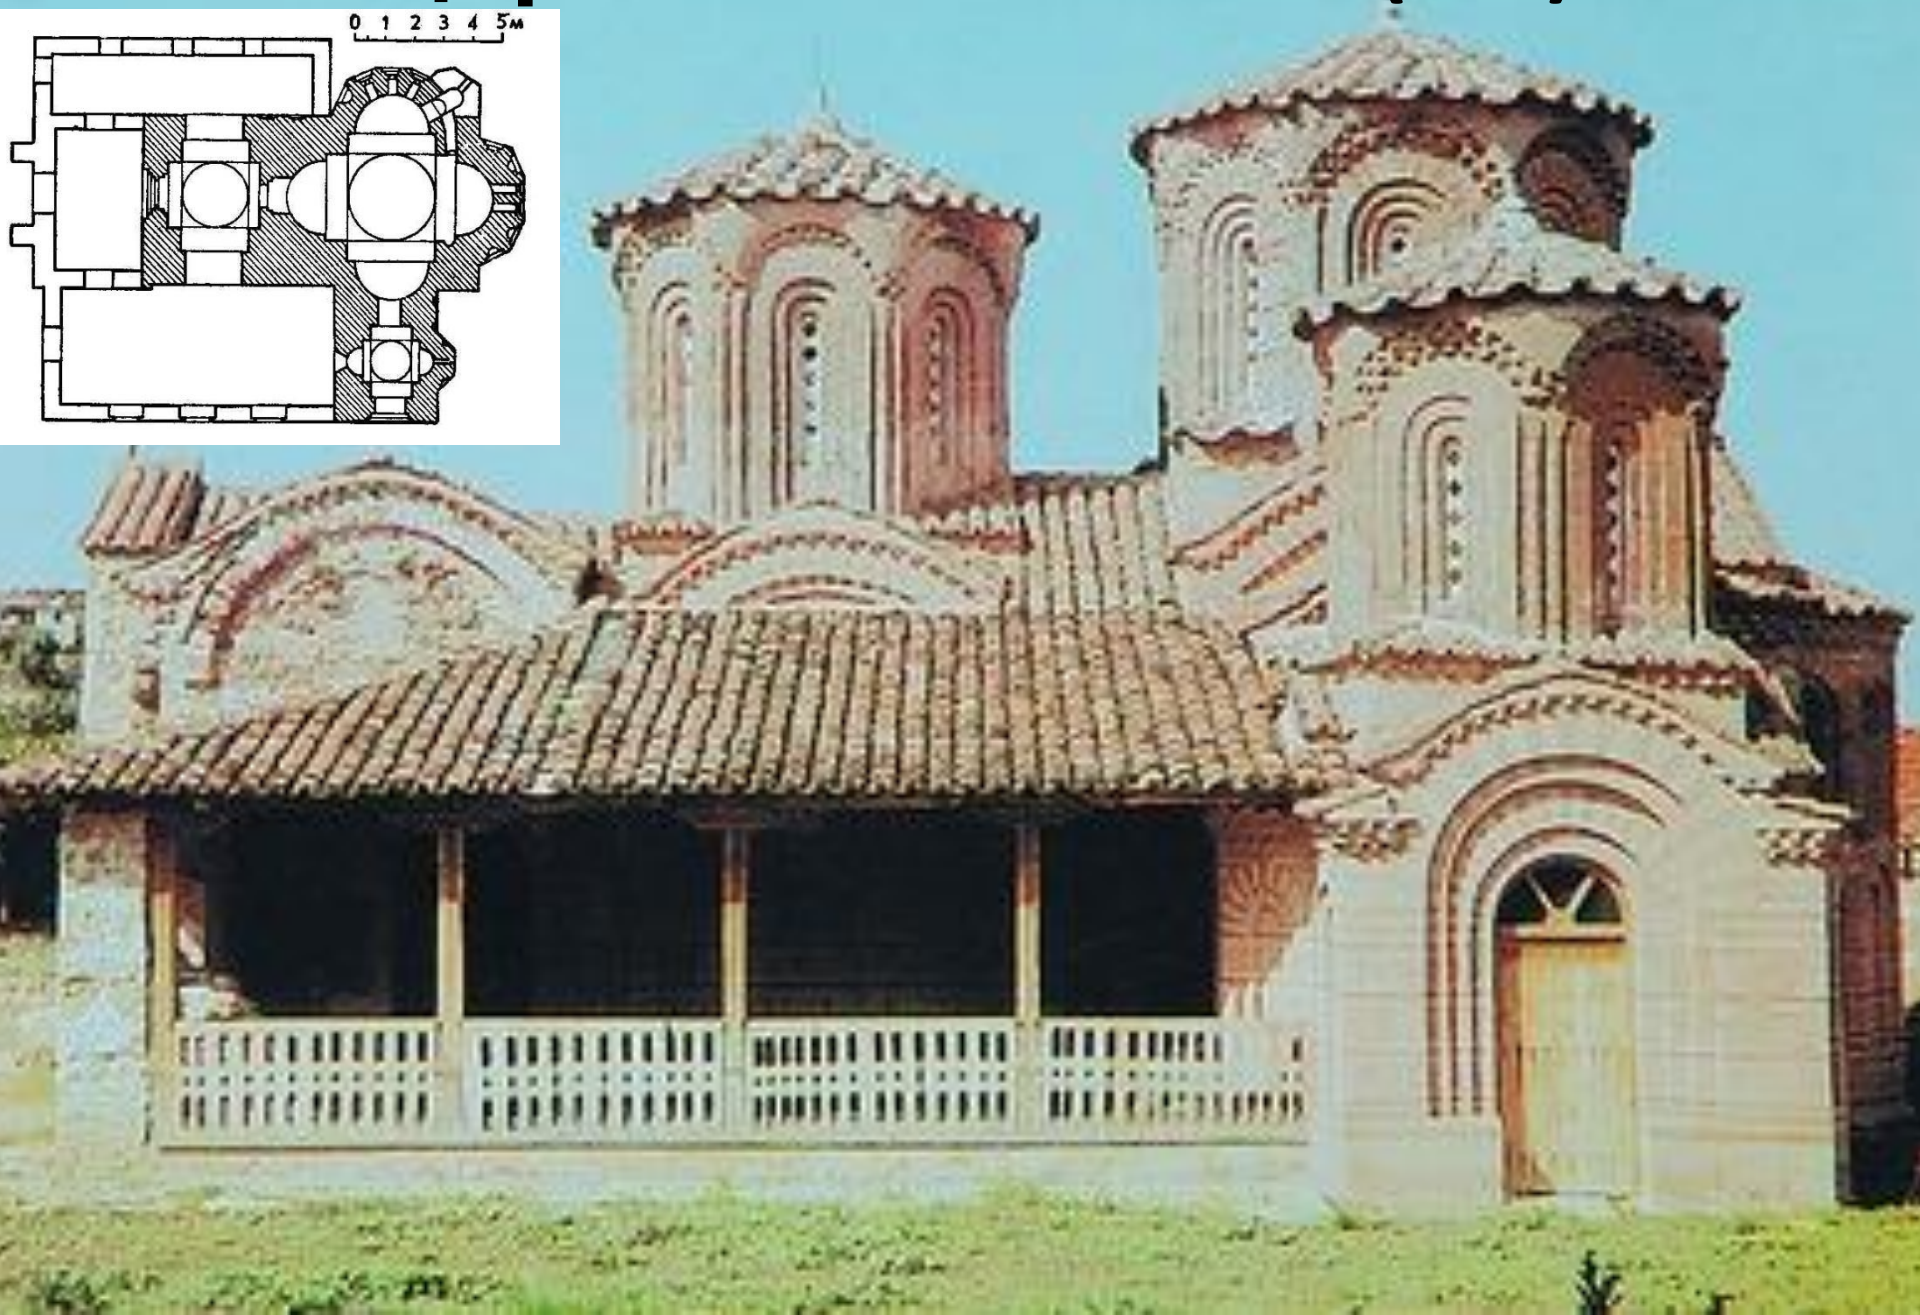

Церковь в Велюсе (Xв)