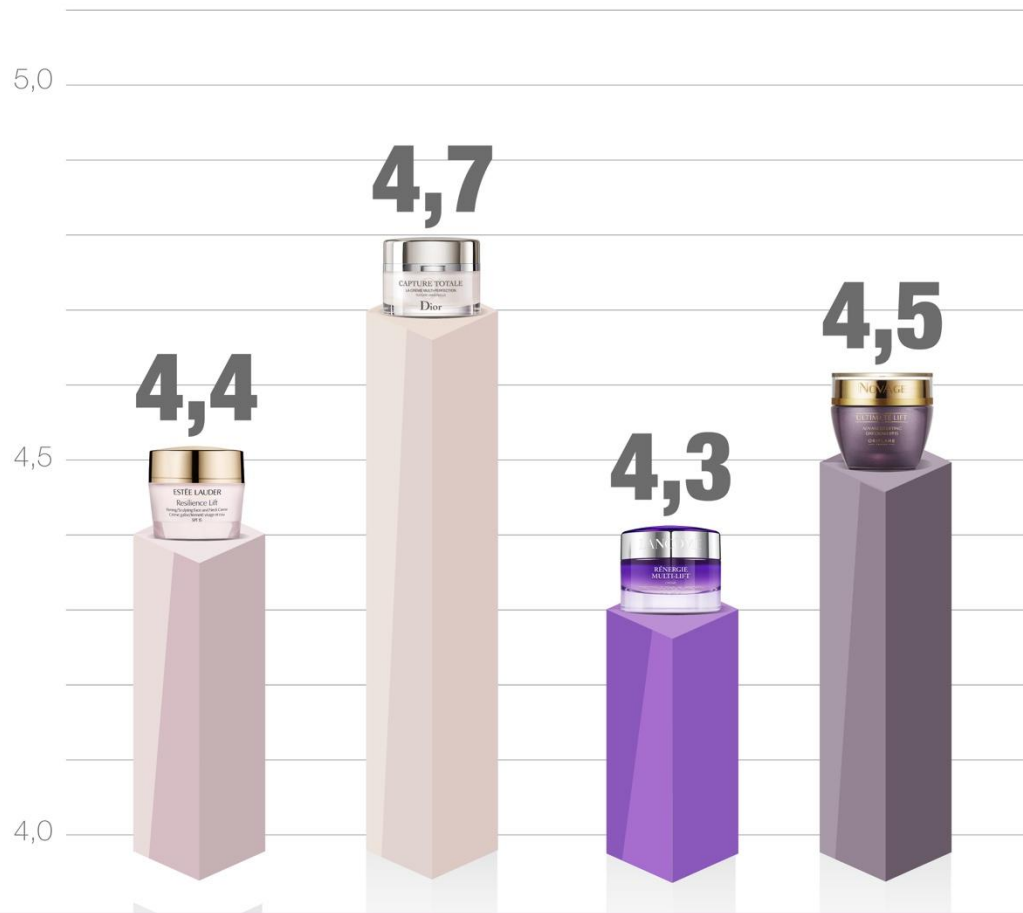

ДЕЙСТВИЕ НА ПИГМЕНТАЦИЮ

- Крем ESTEE LAUDER RESILIENCE
- Крем DIOR CAPTURE TOTALE UNIVERSAL
- Крем LANCOME RENERGIE MULTI-LIFT
- Крем ORIFLAME NOVAGE ULTIMATE LIFT