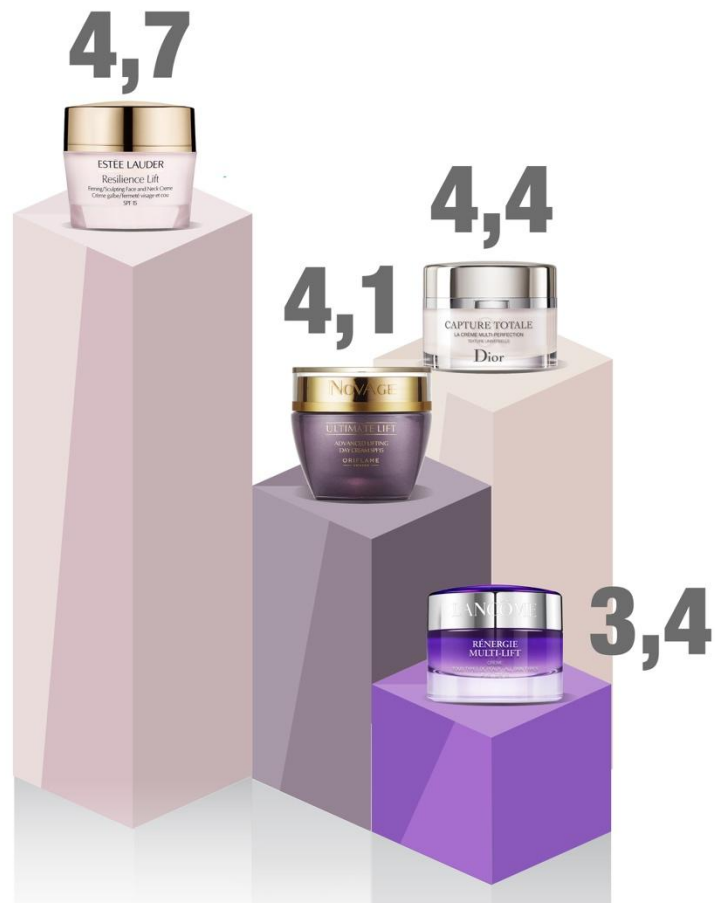

ESTÉE LAUDER

ESTÉE LAUDER

★ **Product** Test

A dynamic splash of white liquid, possibly milk or cream, is captured in mid-air against a white background. The splash is wide and horizontal, with a thick, flowing center and many smaller droplets trailing off to the sides. A solid purple horizontal band is positioned behind the main body of the splash. Overlaid on this purple band is the text 'АНТИВОЗРАСТНОЙ ЭФФЕКТ' in a bold, dark grey, sans-serif font. The text is centered horizontally and spans across the width of the splash.

# ЛИПКОСТЬ

-  Крем ESTEE LAUDER RESILIENCE
-  Крем DIOR CAPTURE TOTALE UNIVERSAL
-  Крем LANCOME RENERGIE MULTI-LIFT
-  Крем ORIFLAME NOVAGE ULTIMATE LIFT

# ТЕКСТУРА

-  Крем ESTEE LAUDER RESILIENCE
-  Крем DIOR CAPTURE TOTALE UNIVERSAL
-  Крем LANCOME RENERGIE MULTI-LIFT
-  Крем ORIFLAME NOVAGE ULTIMATE LIFT

69 4 MECTO

69 **4** MECTO

73 **3** MECTO

69 **4** MECTO