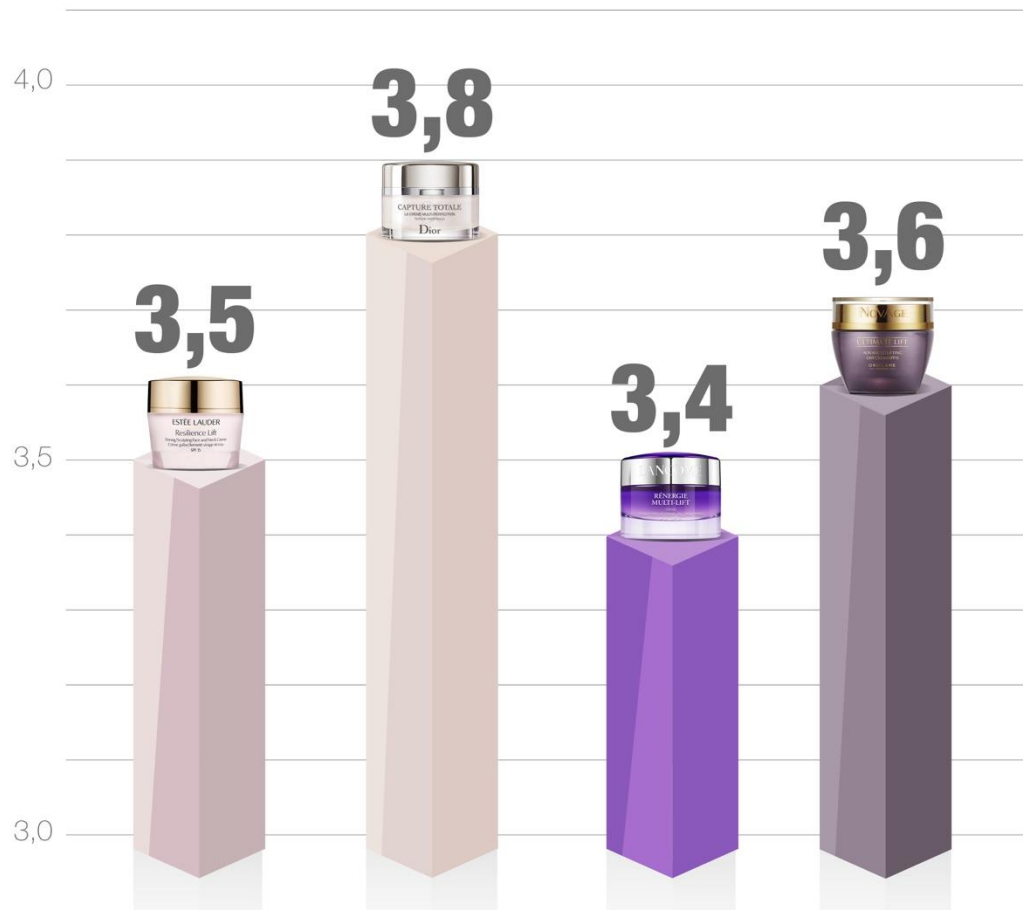

УСТРАНЕНИЕ МОРЩИН

- Крем ESTEE LAUDER RESILIENCE
- Крем DIOR CAPTURE TOTALE UNIVERSAL
- Крем LANCOME RENERGIE MULTI-LIFT
- Крем ORIFLAME NOVAGE ULTIMATE LIFT