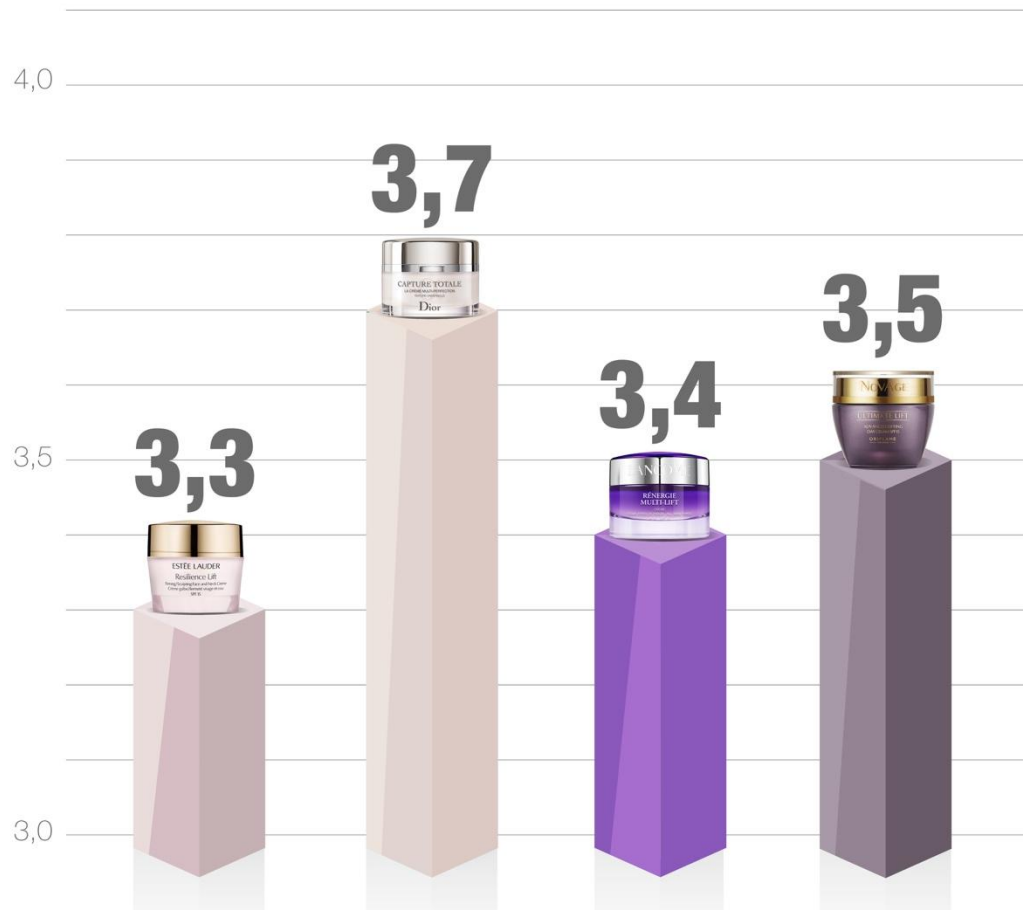

ИЗМЕНЕНИЕ РЕЛЬЕФА КОЖИ

- Крем ESTEE LAUDER RESILIENCE
- Крем DIOR CAPTURE TOTALE UNIVERSAL
- Крем LANCOME RENERGIE MULTI-LIFT
- Крем ORIFLAME NOVAGE ULTIMATE LIFT