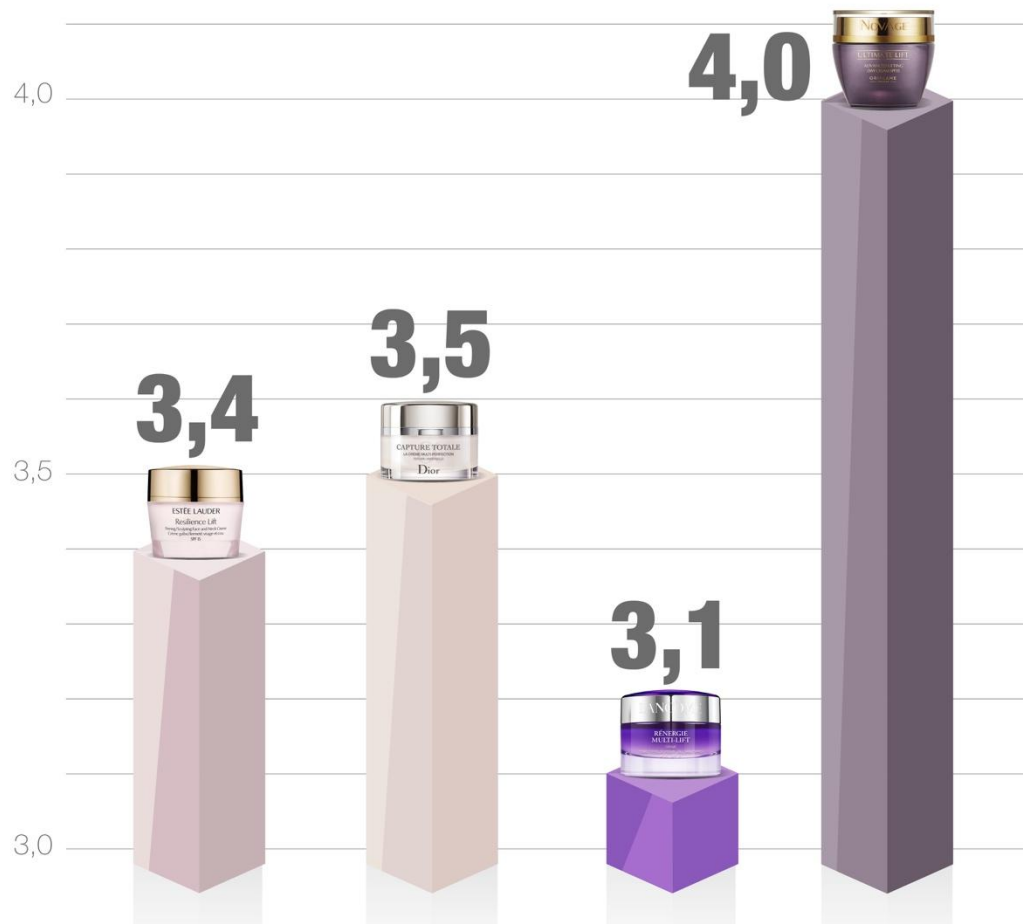

ДЕЙСТВИЕ НА СОСУДЫ

- Крем ESTEE LAUDER RESILIENCE
- Крем DIOR CAPTURE TOTALE UNIVERSAL
- Крем LANCOME RENERGIE MULTI-LIFT
- Крем ORIFLAME NOVAGE ULTIMATE LIFT