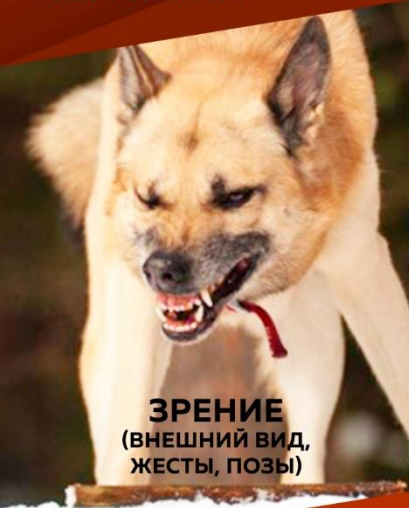

The background features several stylized illustrations of animals. On the left, a large light-brown dog with dark spots stands facing right. In the center, a grey owl with large yellow eyes sits on a log. Below the owl, a grey cat sits facing forward. To the right of the cat, a grey fox stands facing left. At the bottom left, a small yellow fox peeks out from behind a dark brown diagonal band. The entire scene is set against a white background with dark brown diagonal bands at the top and bottom.

СЕКРЕТЫ ЭТОЛОГИИ

**О ЧЕМ
ГОВОРIT КОШКА?**

The background features a stylized illustration of several animals. On the left, a large light-brown fox with dark spots is walking. In the center, a grey owl with large yellow eyes is perched on a branch. To the right, another large light-brown fox with dark spots is standing. In the foreground, there are three smaller animals: a yellow fox-like creature at the bottom left, a dark brown bear-like animal in the center, and a grey rabbit-like animal on the right. The entire scene is set against a white background with dark brown diagonal borders at the top and bottom.

СОЦИАЛЬНОЕ
ПОВЕДЕНИЕ

ВИДЫ ПОВЕДЕНИЯ

ИЕРАРХИЯ

ВОЖАК, ЛИДЕР

**СОЦИАЛЬНОЕ
ПОВЕДЕНИЕ**

ВИДЫ ПОВЕДЕНИЯ

ИЕРАРХИЯ

ЗРЕНИЕ
(ВНЕШНИЙ ВИД,
ЖЕСТЫ, ПОЗЫ)