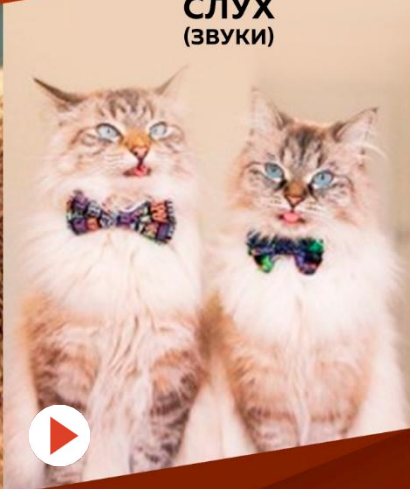

СЛУХ
(ЗВУКИ)

КОММУНИКАЦИЯ
(ОБЩЕНИЕ)