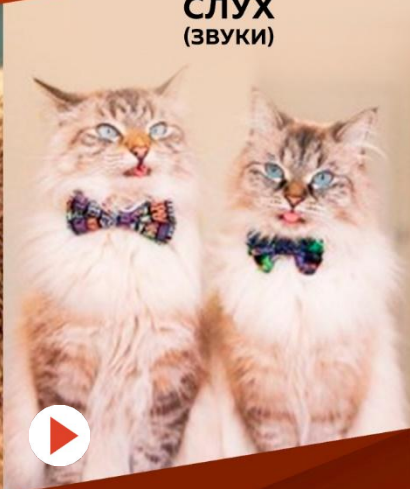

СЛУХ
(ЗВУКИ)