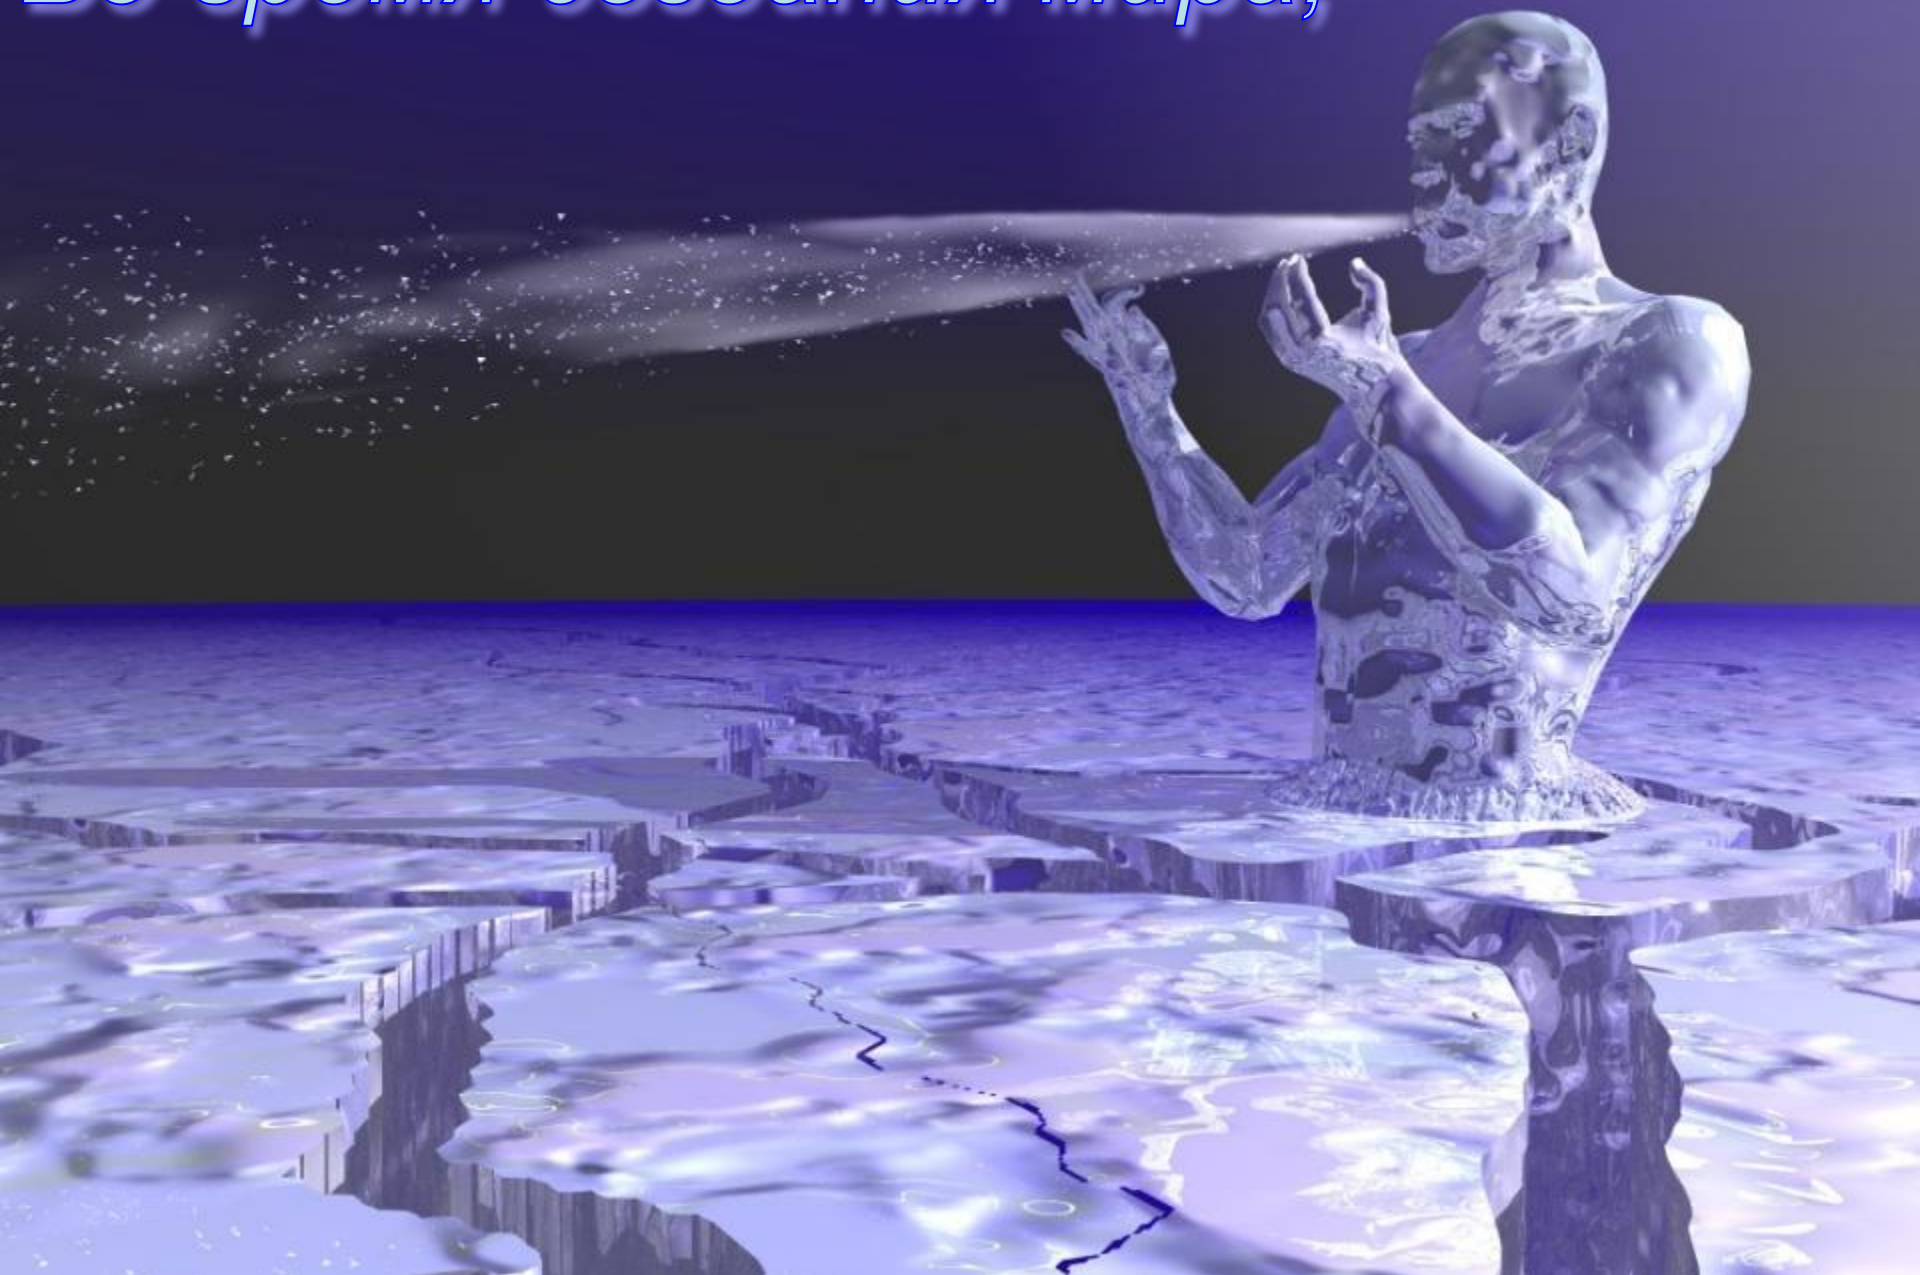

Согласно некой легенде...

Во время создания мира,

Решив создать женщину

A person is shown in a dark, blue, underwater-like environment. The person's arms are raised, and they appear to be in a state of awe or wonder. The background is a deep blue with some light rays and bubbles, suggesting an underwater scene. The overall mood is mysterious and spiritual.

*Хорошо – ответил Господь
И забрал женщину*

A futuristic, blue-toned scene. In the foreground, a man in a glowing, blue, textured suit stands on the right, looking towards the left. The background features a dark blue sky with bright, jagged lightning bolts. A large, glowing planet is visible in the distance on the left. The overall atmosphere is mysterious and high-tech.