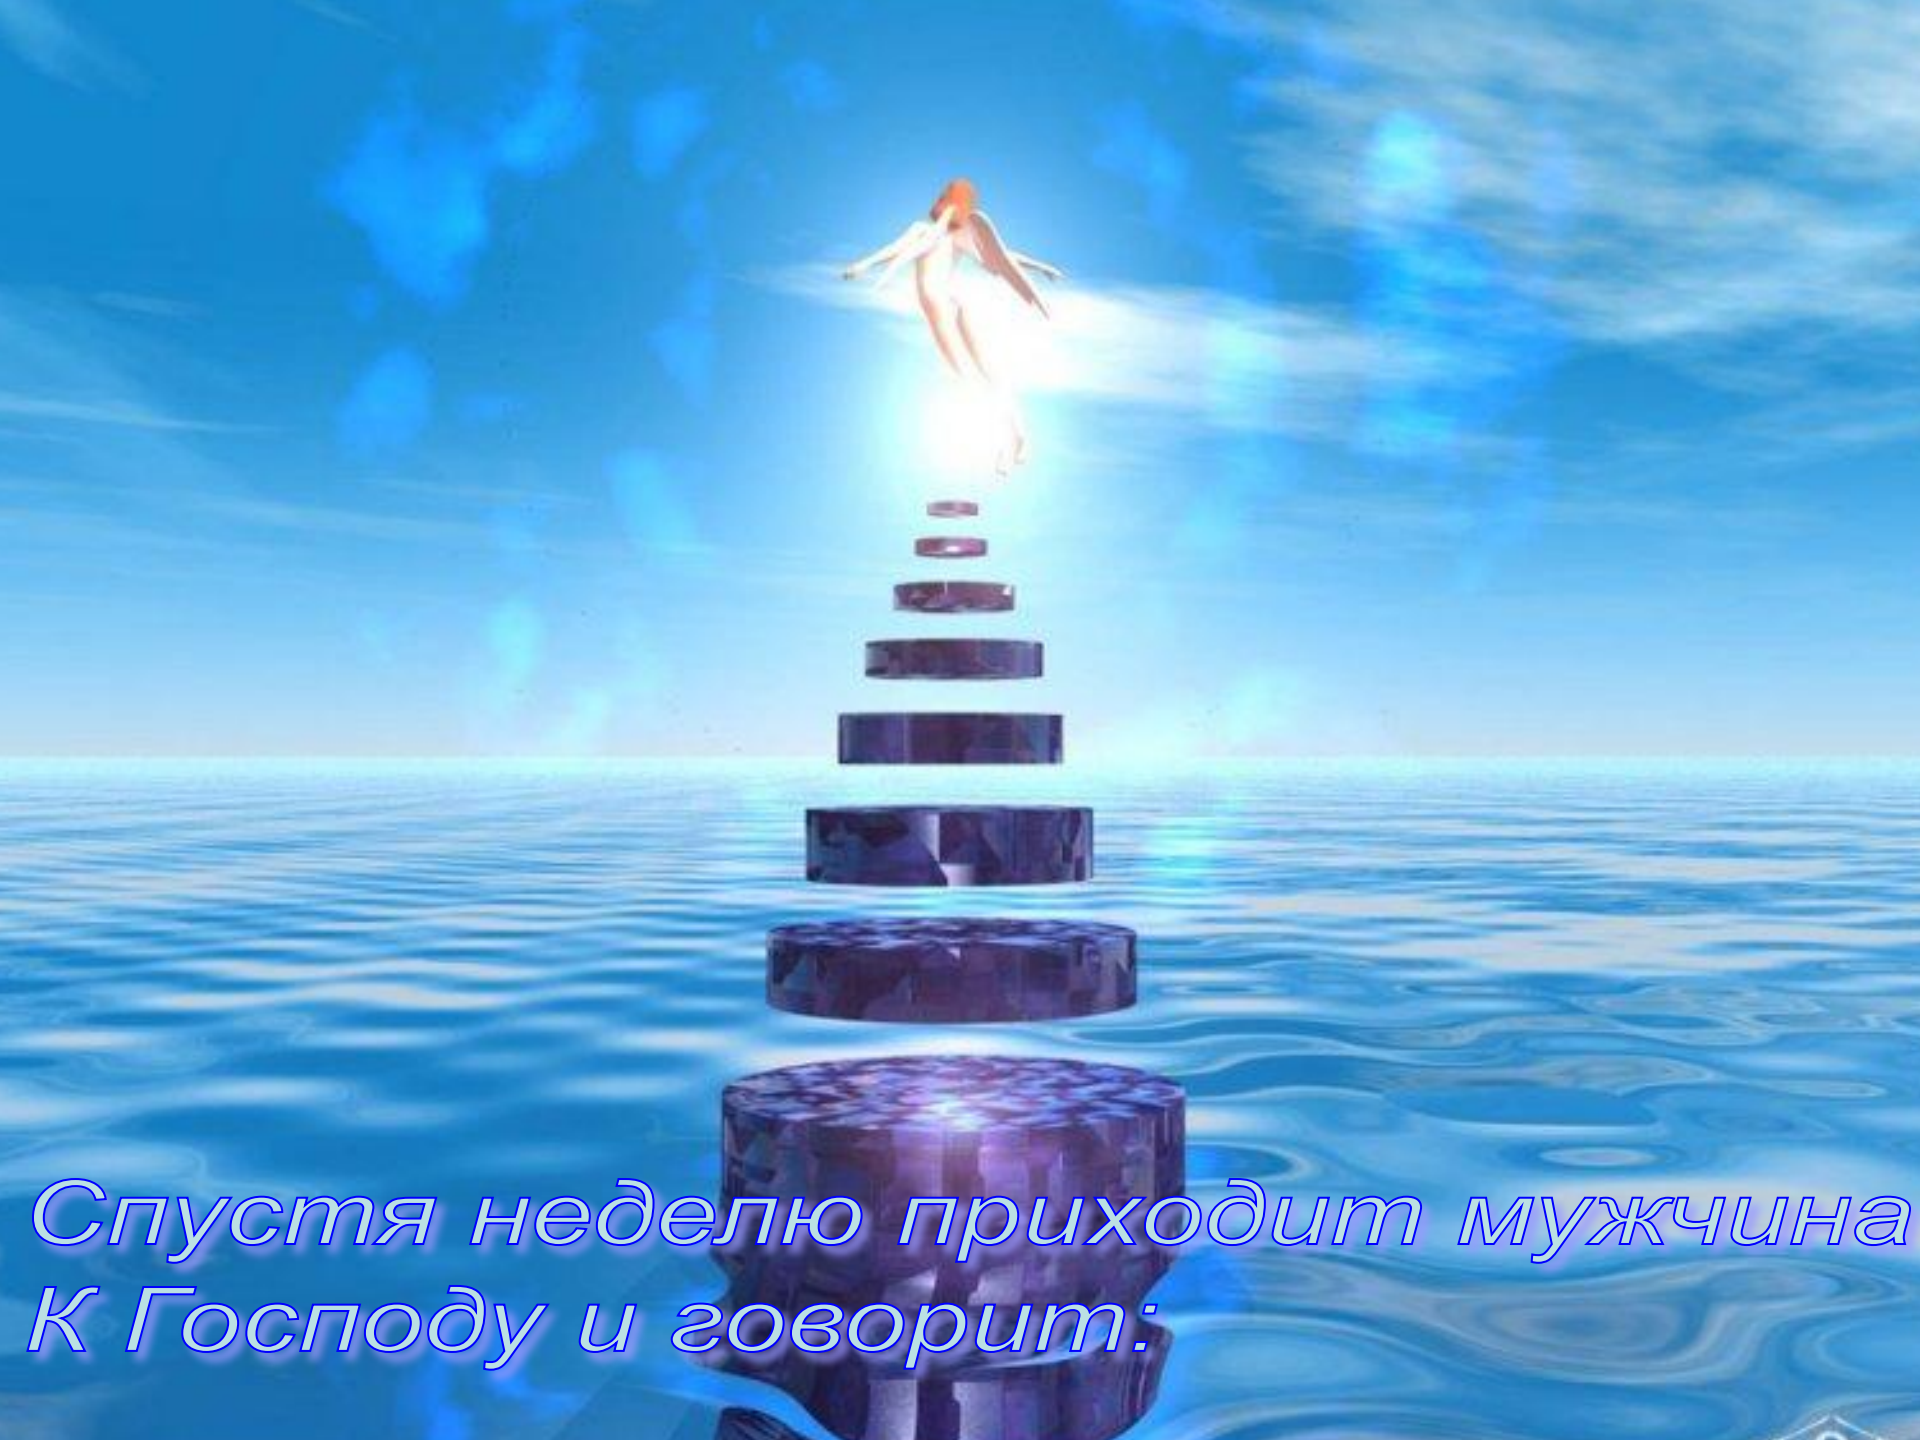

*Спустя неделю приходит мужчина
К Господу и говорит:*