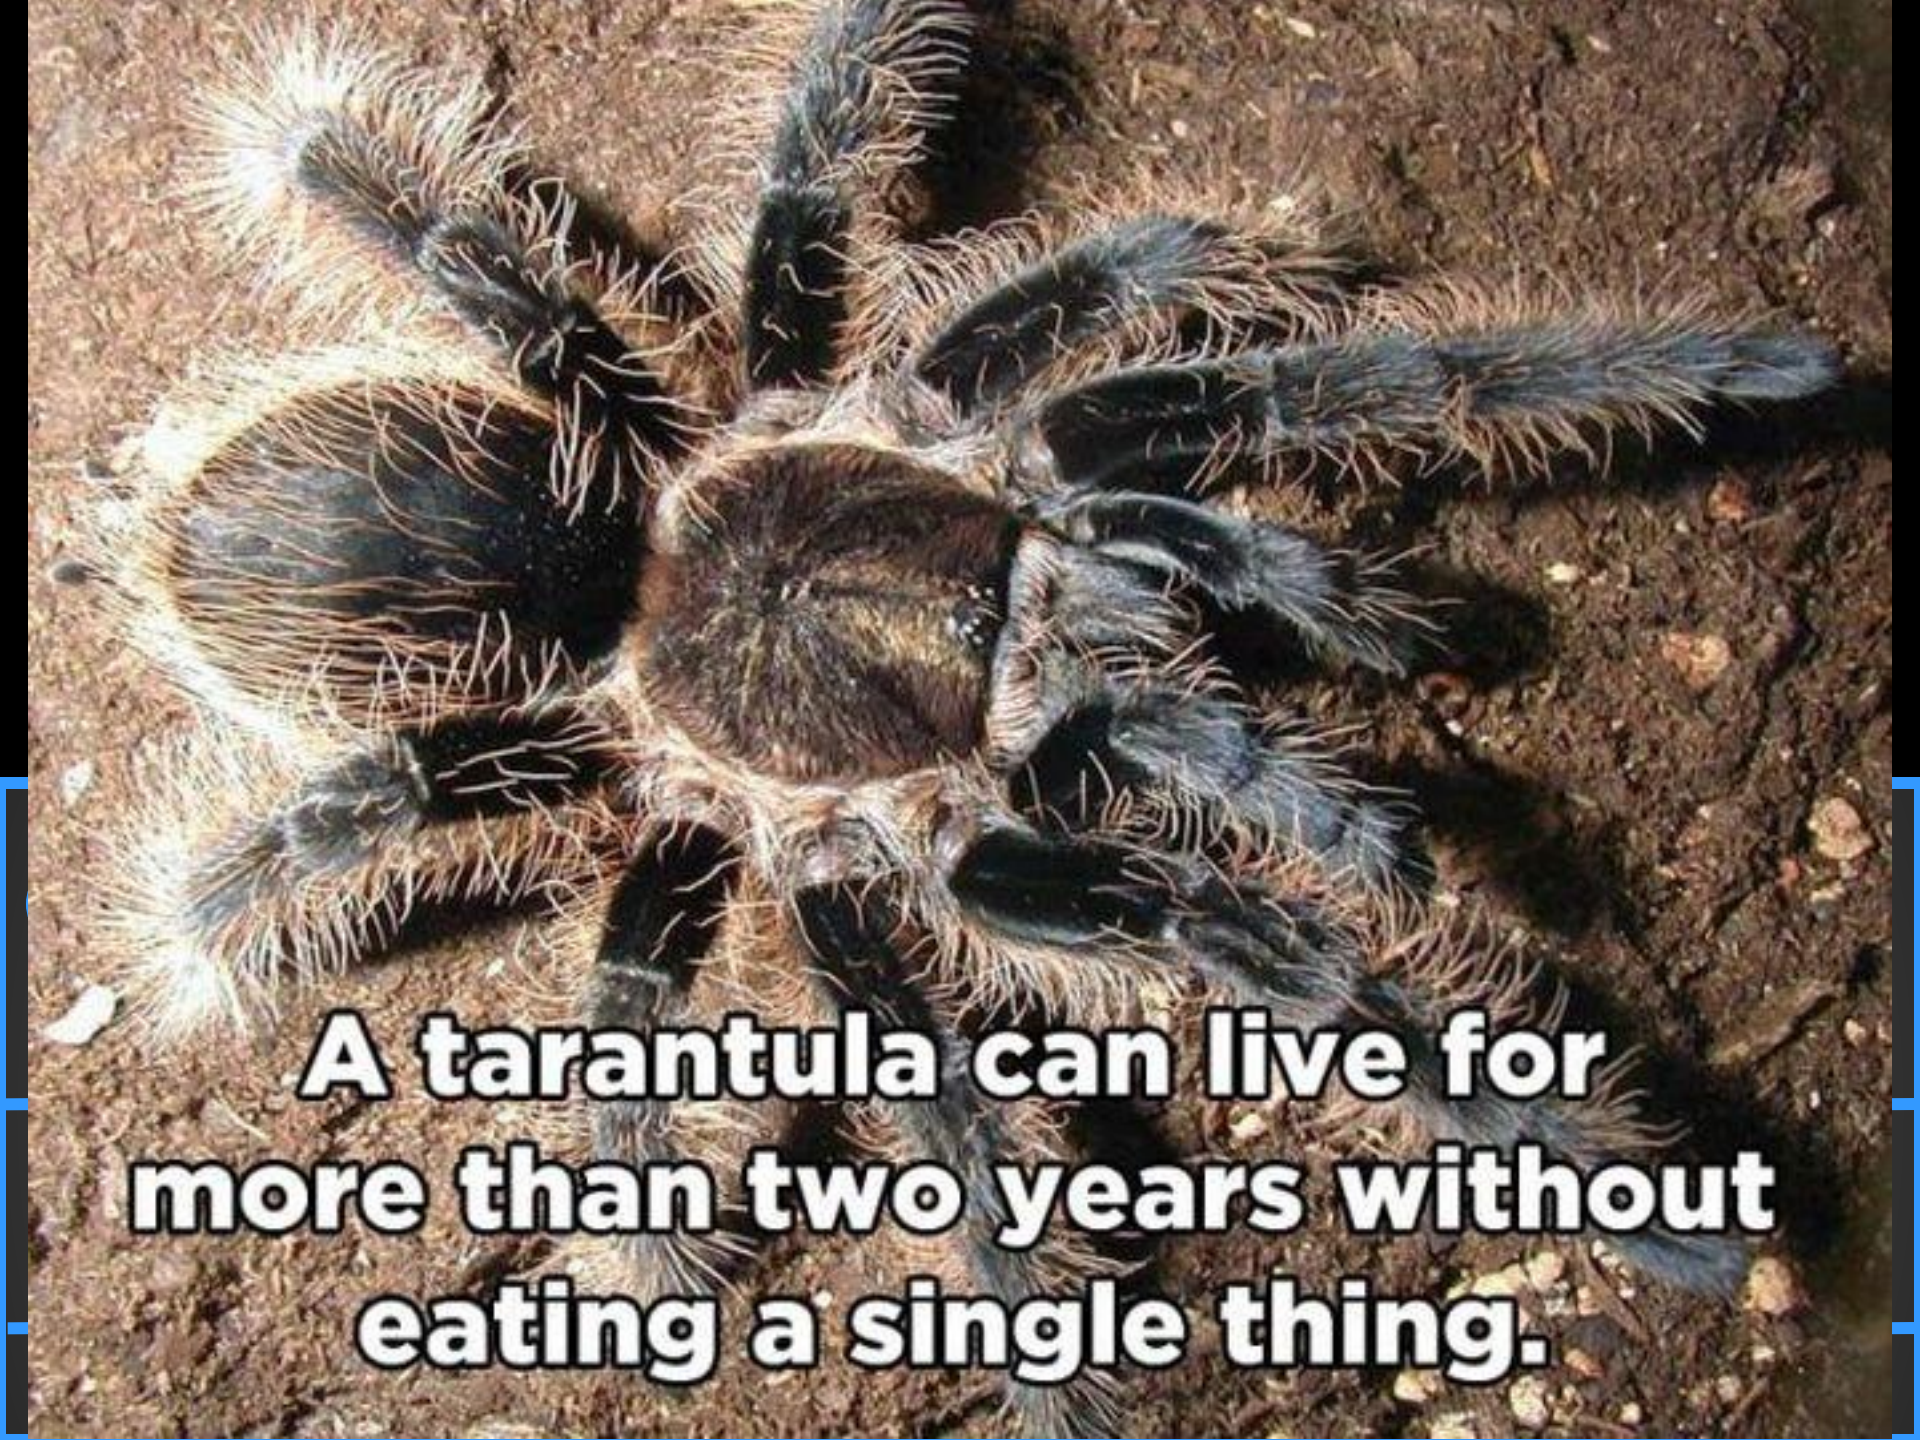

Welcome to

World smallest poisonous frog is less than a centimeter long and its skin is 200 times more toxic than morphine

ion
000
000
000
00
00
00

A tarantula can live for more than two years without eating a single thing.

AN OSTRICH'S EYE IS BIGGER THAN ITS BRAIN

THE HIPPOPOTAMUS IS CONSIDERED TO BE THE MOST DANGEROUS ANIMAL IN AFRICA. HIPPOS KILL MORE HUMANS ANNUALLY THAN LIONS, CROCODILES OR SNAKES.

15 ● \$1 Million

14 ● \$500,000

Elephants are the only animals that can't jump!

C. A pony

D. A snake

A large blue whale is shown swimming underwater, viewed from a side profile. The whale's body is dark blue with lighter blue mottled patterns. The background is a deep blue, suggesting the ocean. The whale's head is pointed towards the right, and its tail is visible on the left.

**THE BLUE WHALE CAN PRODUCE
THE LOUDEST SOUND OF ANY
ANIMAL WHEN THEY'RE NOT PUT
ON THE SPOT LIKE THIS**