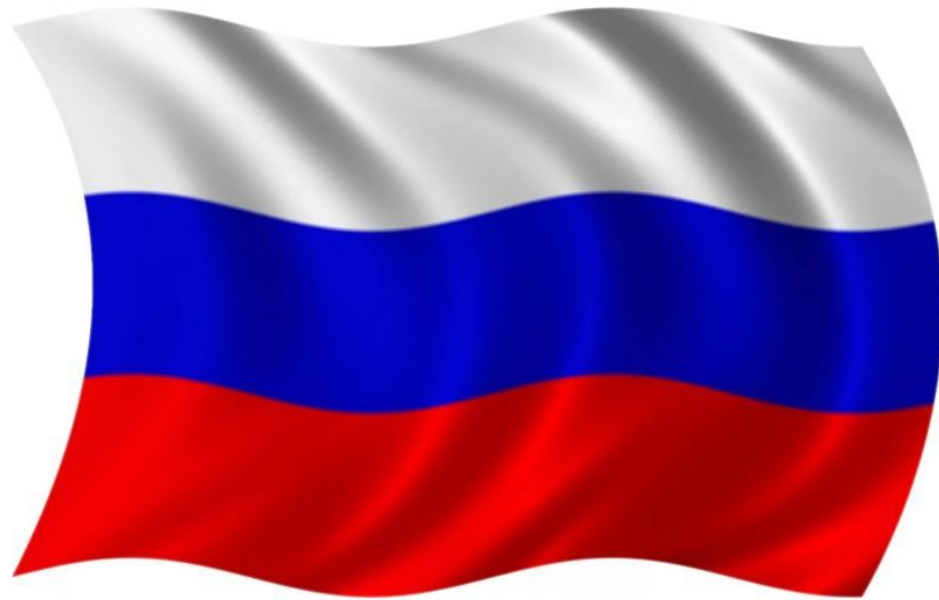

The National flag of the Russian Federation is an official state symbol, whose description is established by law.

The National Flag of the Russian Federation is a rectangular cloth of three equal horizontal stripes: the uppermost is white, the middle is blue and the bottom is red. The proportion of the flag's width to its length is 2:3

The National Emblem

- ▶ The State Seal of the Russian Federation is an official state symbol and the state's official emblem.
- ▶ The double-headed eagle has regained its status as the centerpiece of Russia's state seal, testifying to the continuity of Russian history.
- ▶ The State Seal of the Russian Federation is a rectangular red heraldic shield. At the bottom, it has rounded corners and a pointed middle. The shield is adorned with a golden double-headed eagle spreading its wings upward. The eagle is crowned with two small crowns and, above them, a large crown, all three joined together by a ribbon.