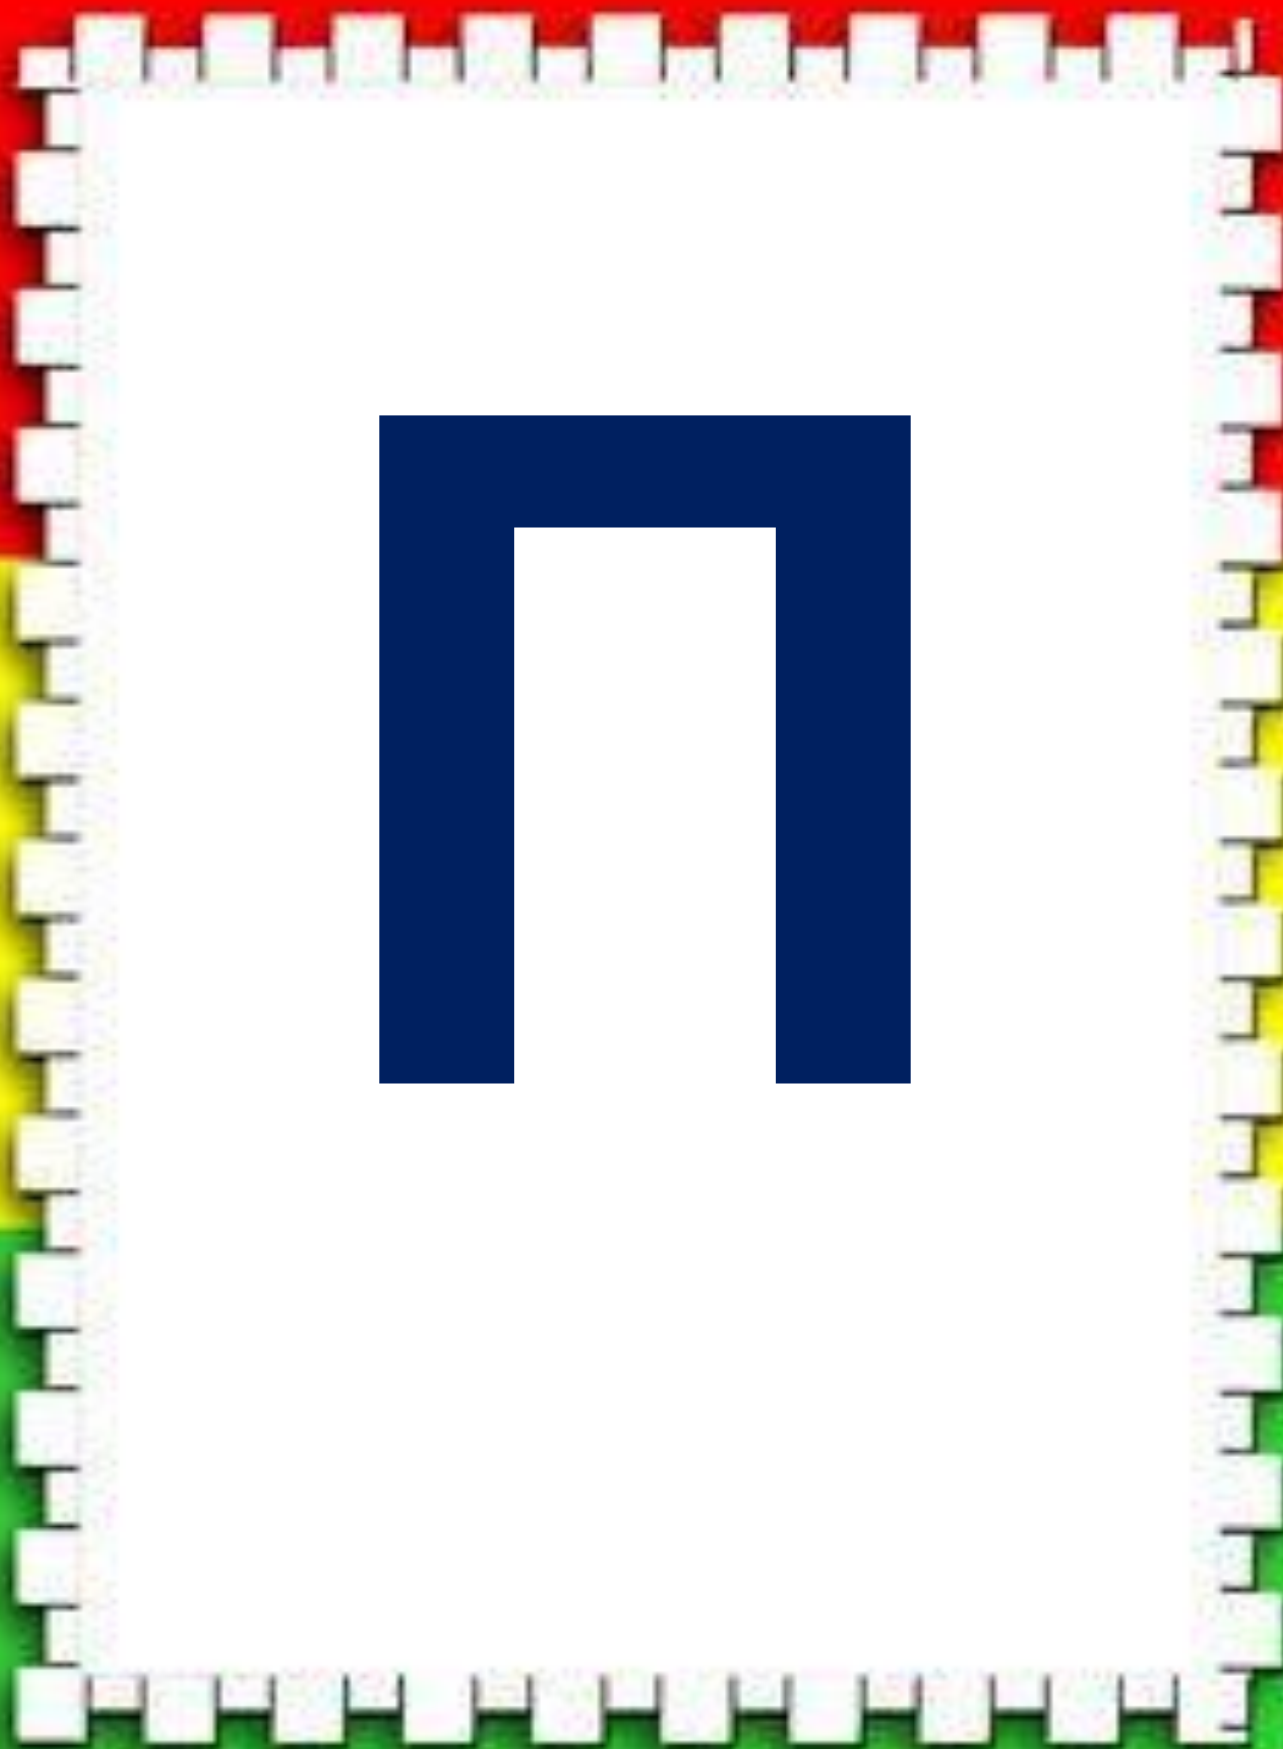

O

A large, bold, dark blue letter 'T' is centered on a white background. The white background is framed by a decorative border consisting of a series of small, white, rectangular blocks arranged in a grid-like pattern. The entire composition is set against a background of three horizontal bands of color: red at the top, yellow in the middle, and green at the bottom.

T

P

The image features a large, bold, dark blue Cyrillic letter 'И' (I) centered on a white square background. The white square is framed by a decorative border consisting of a series of small, white, rectangular blocks arranged in a slightly irregular, staggered pattern. The background behind the white square is divided into three horizontal bands of color: red at the top, yellow in the middle, and green at the bottom.

И

The image features a large, bold, dark blue capital letter 'M' centered on a white square background. The white square is framed by a decorative border consisting of a series of small, white, rectangular blocks arranged in a slightly irregular, staggered pattern. The background behind the white square is divided into three horizontal bands of color: red at the top, yellow in the middle, and green at the bottom.

M

y

Й

C

R

P

A large, bold, dark blue capital letter 'A' is centered on a white background. The white background is framed by a decorative border consisting of a series of small, white, rectangular blocks arranged in a grid-like pattern. The entire composition is set against a background of three horizontal stripes: red at the top, yellow in the middle, and green at the bottom.