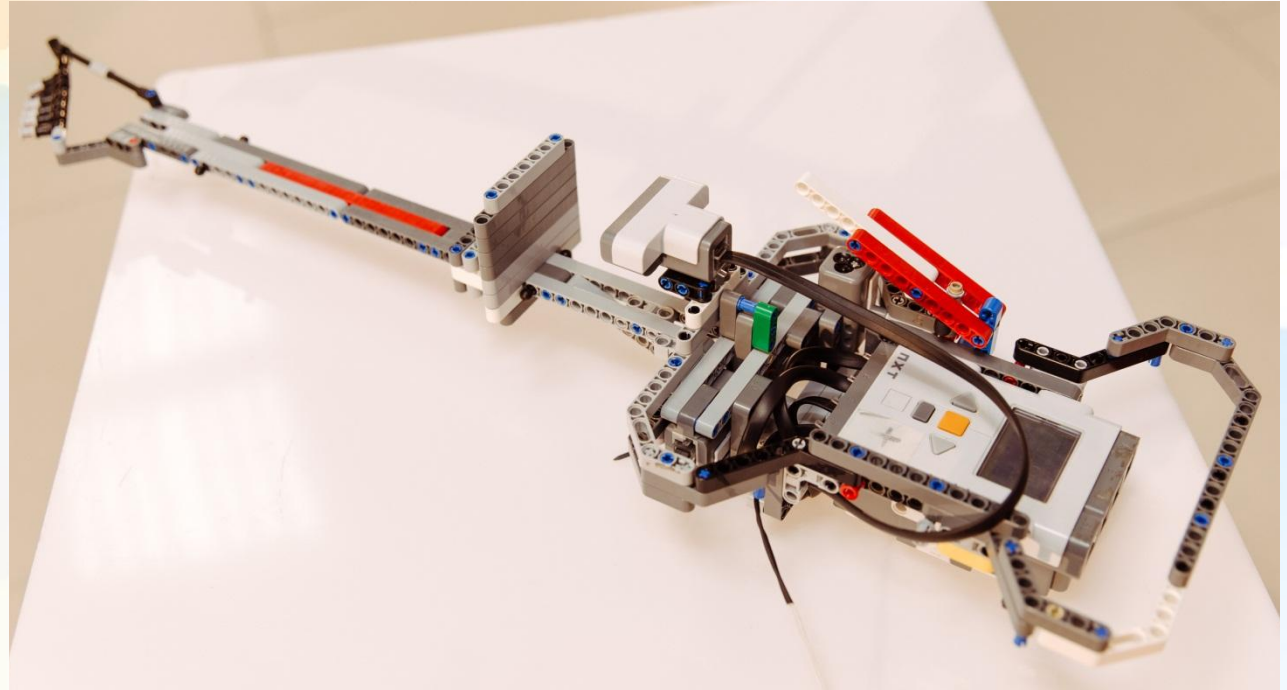

# Электрогитара на основе *Lego* с микроконтроллером ОМ *NXT*

# Направления музыки, использующие солирующий инструмент — гитара.

Кантр

Рокин -

# Принцип работы.

The background features a vibrant, abstract design. On the left side, there are several overlapping, semi-transparent geometric shapes in shades of purple, teal, yellow, and red. The rest of the background is a smooth, light-colored gradient that transitions from a pale yellow at the top to a soft blue at the bottom.