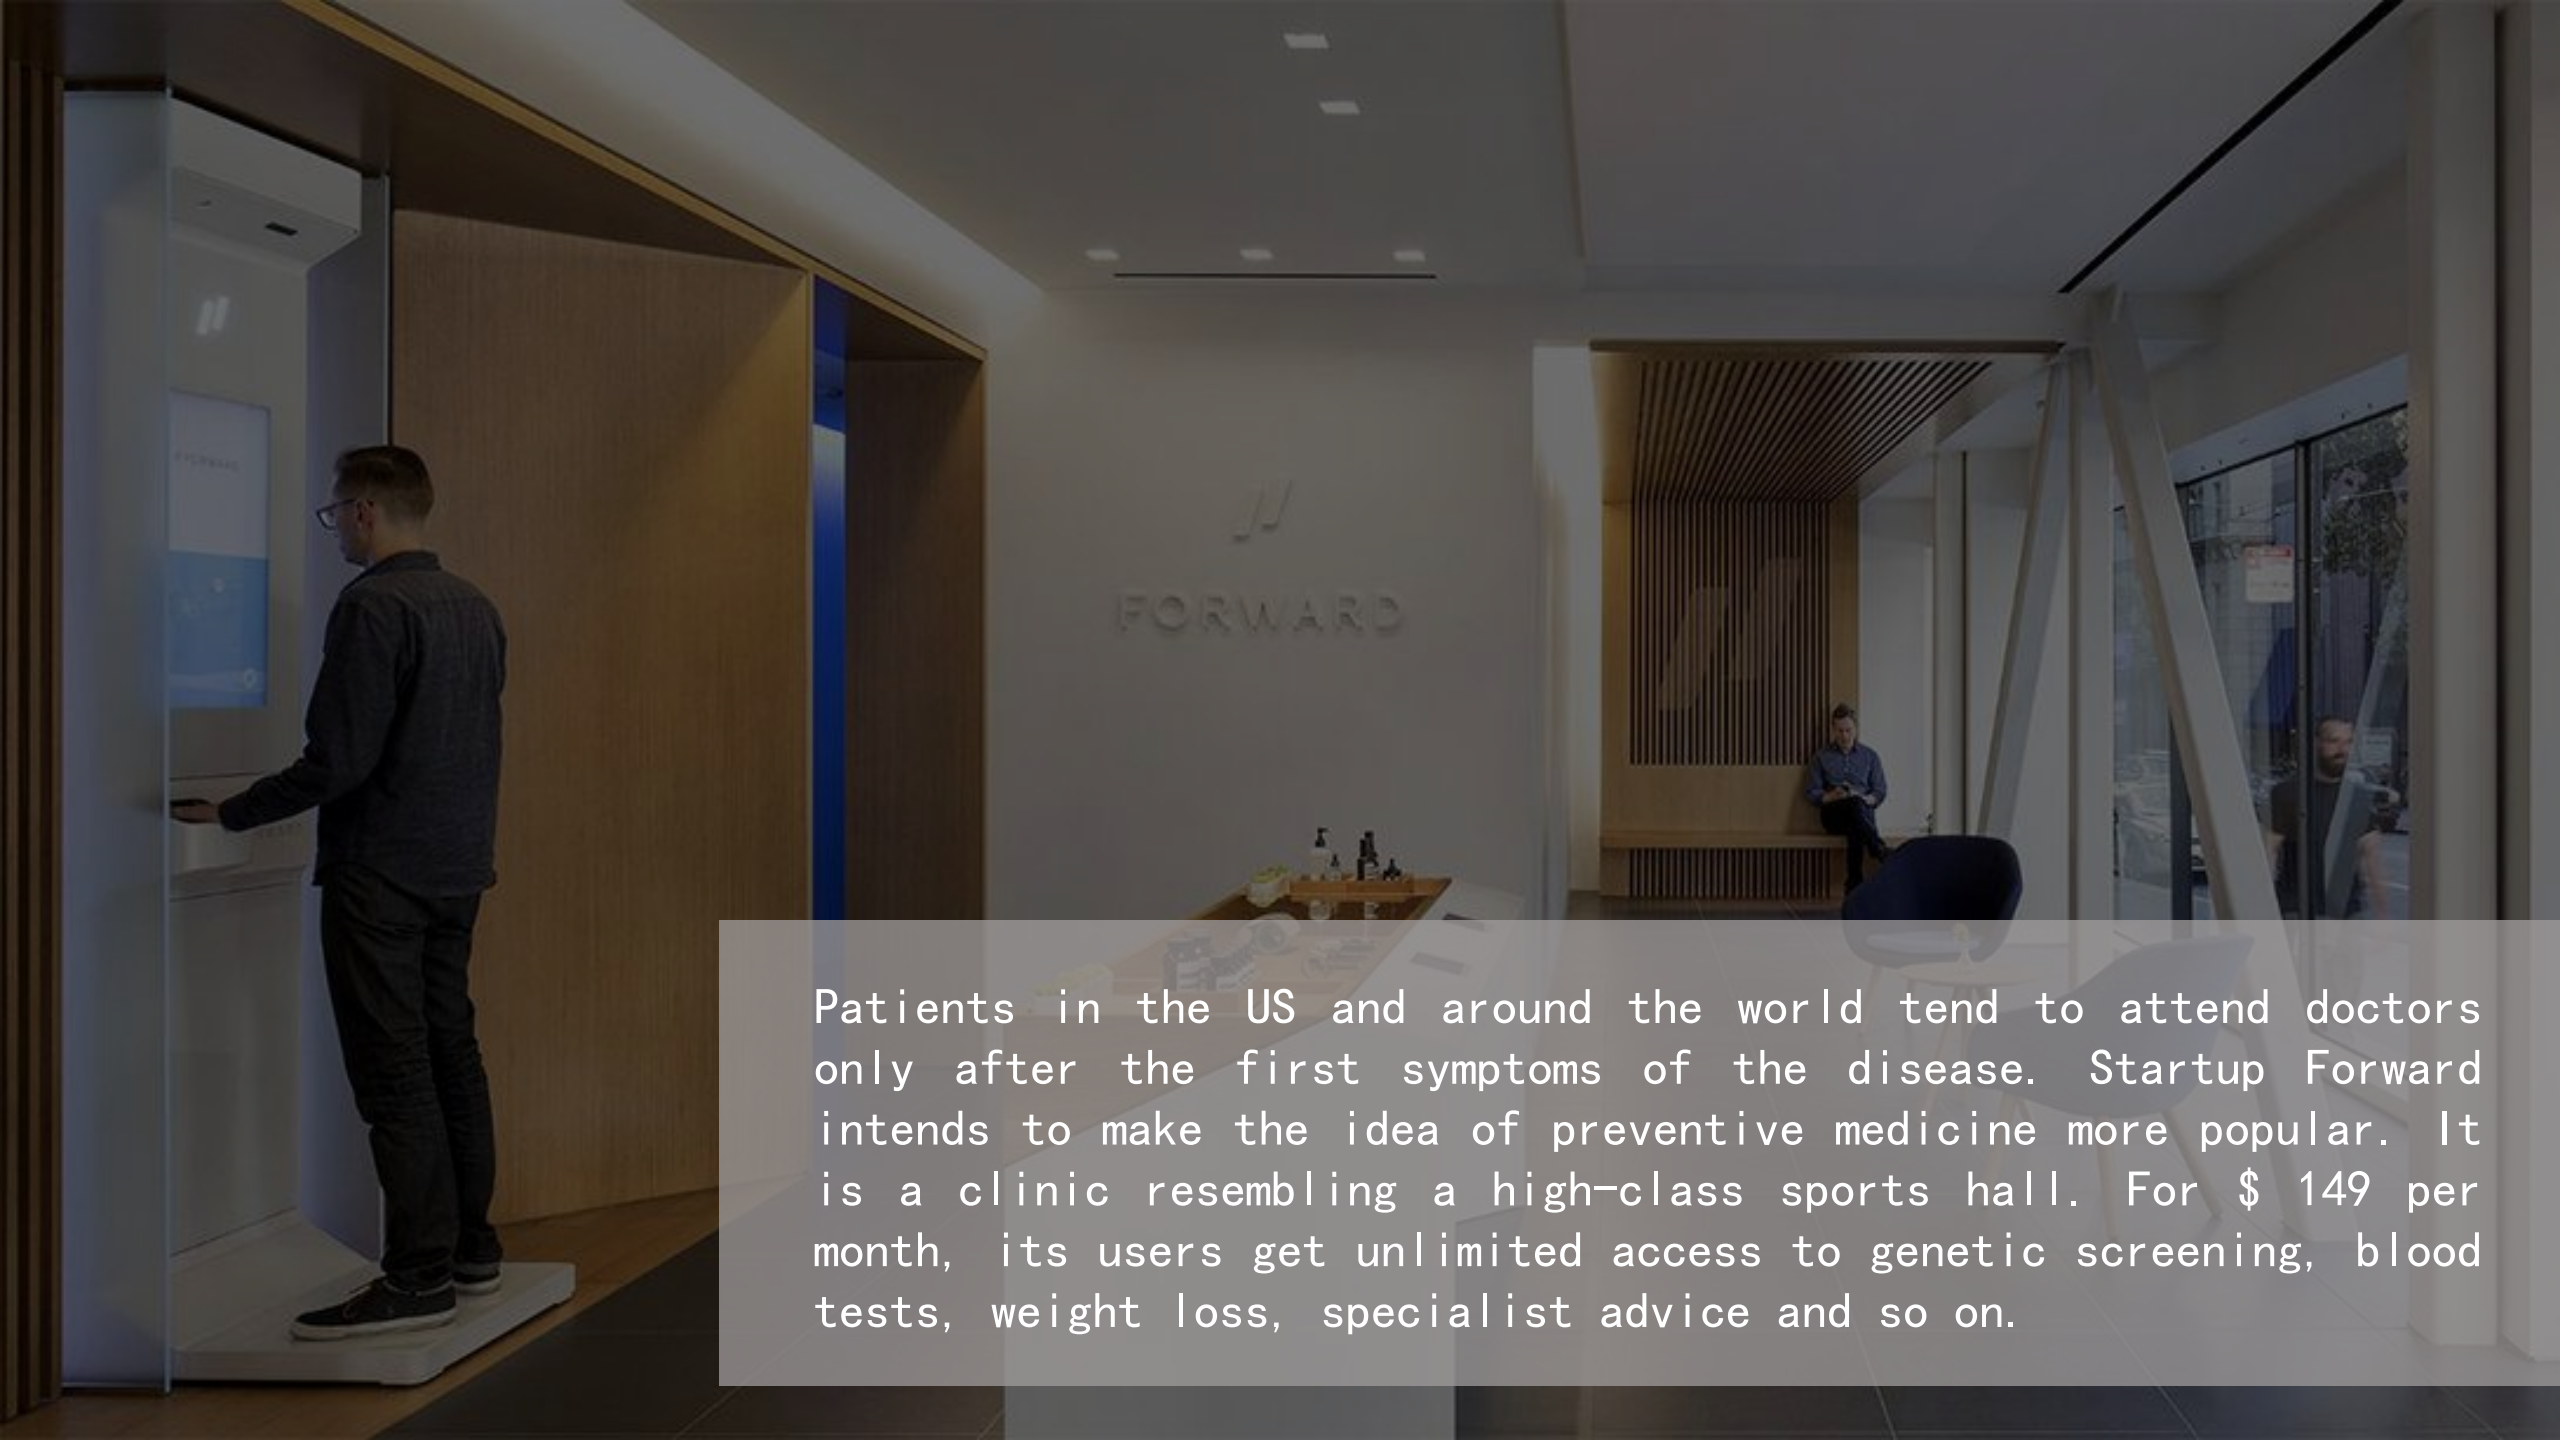

A hand is shown holding a glowing digital globe. The globe is composed of a wireframe mesh and is surrounded by a network of white dots connected by thin lines, representing a global network or data flow. The background is a blurred cityscape at night with blue and white lights.

Jibo seems like a living thing. His design makes us remember the characters of the studio Pixar: emotions are transmitted using animated icons on a large round face. Jibo can laugh, dance and turn to the user when he is called. This assistant still has a lot to learn: he gives the user a newslines and takes photos, but can not play music or work with third-party applications, such as Uber. Nevertheless, this cute robot can become the first swallow of new, more human machines.

The promise of Halo Top sounds too good to be true: a flavored ice cream with a low sugar content and only 360 calories per 500 ml. The company's products are enriched with protein and uses stevia, as well as cane sugar and sugar alcohol. The goal of Halo Top is to give people who are dieting the opportunity to eat ice cream.

Patients in the US and around the world tend to attend doctors only after the first symptoms of the disease. Startup Forward intends to make the idea of preventive medicine more popular. It is a clinic resembling a high-class sports hall. For \$ 149 per month, its users get unlimited access to genetic screening, blood tests, weight loss, specialist advice and so on.