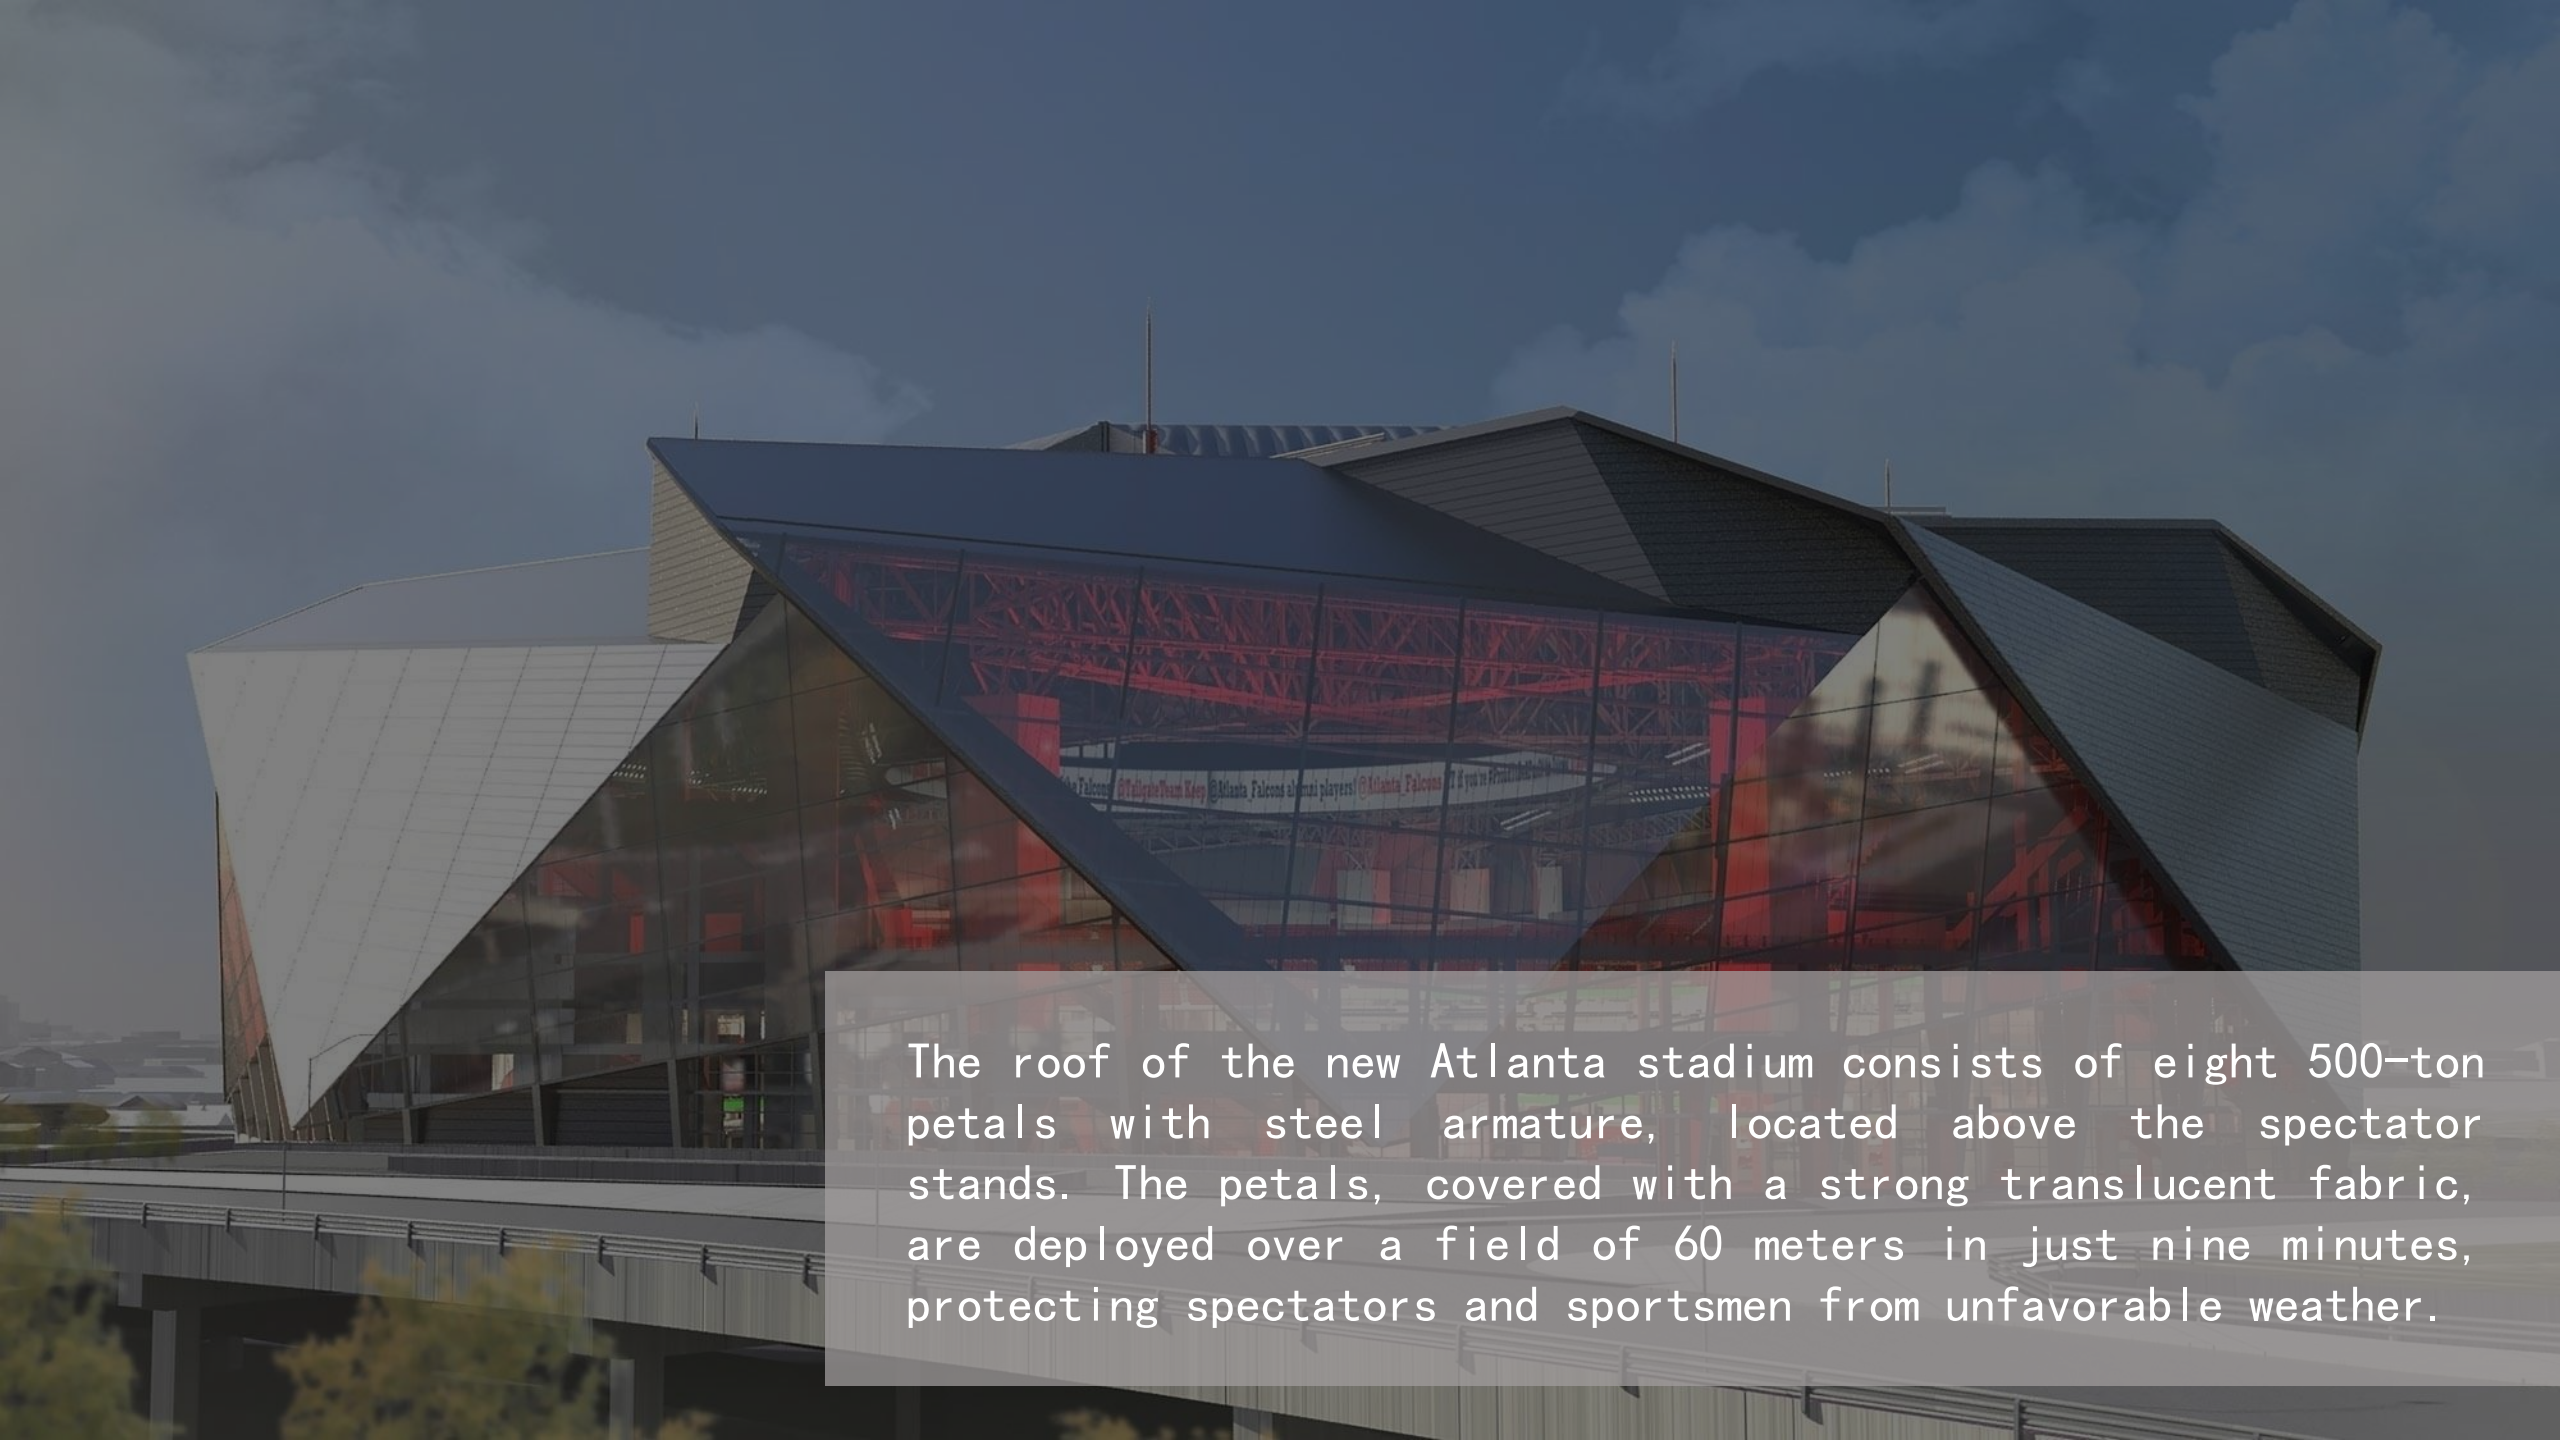

The roof of the new Atlanta stadium consists of eight 500-ton petals with steel armature, located above the spectator stands. The petals, covered with a strong translucent fabric, are deployed over a field of 60 meters in just nine minutes, protecting spectators and sportsmen from unfavorable weather.