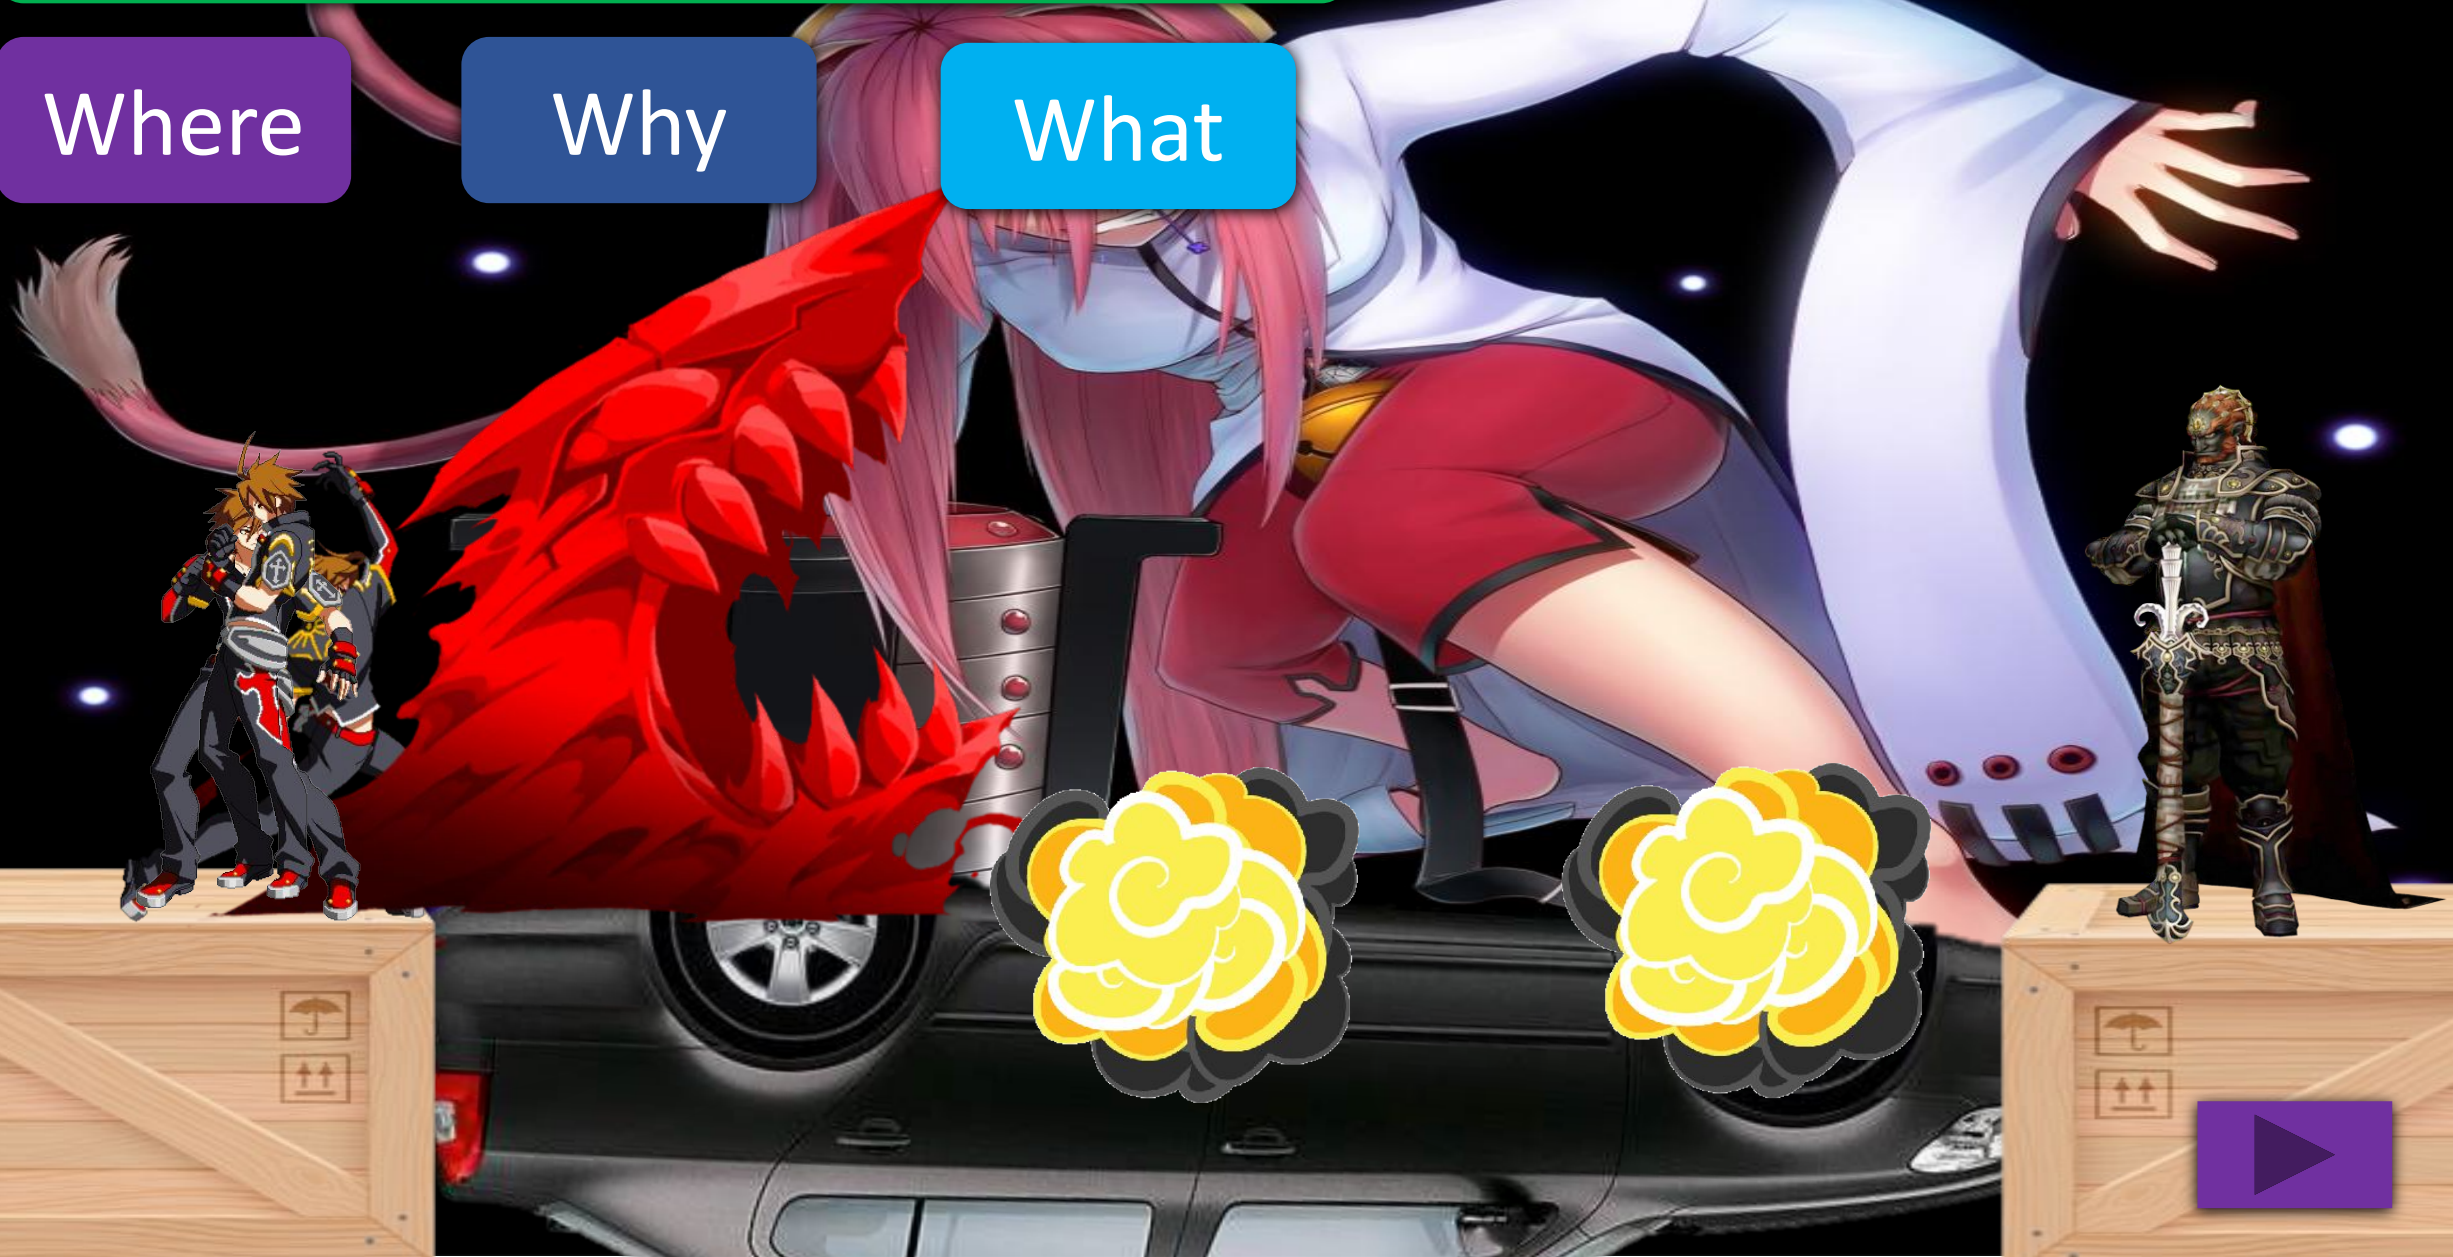

Why __ are you here ?

Where

Why

What