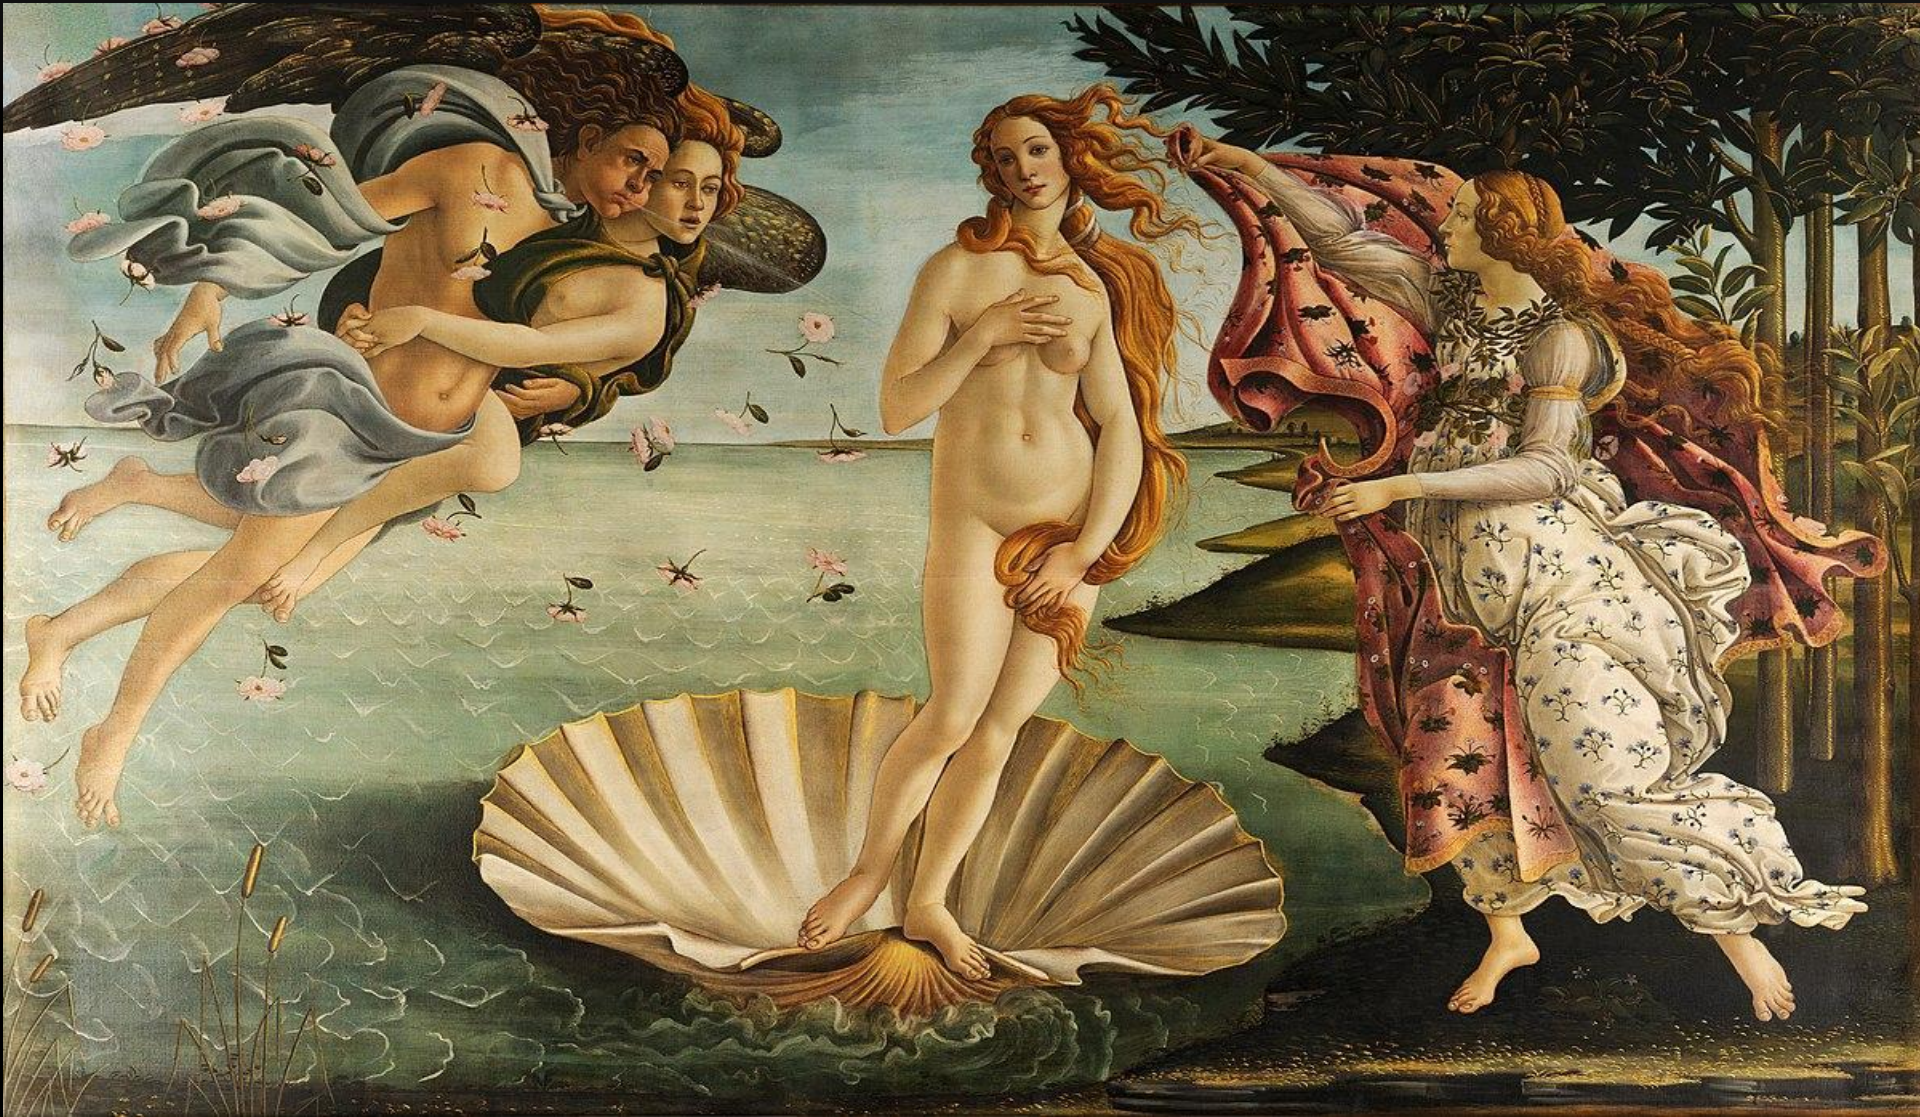

## 'The Starry Night'

Artist: Vincent van Gogh

Date: 1889

Where to see

it: Museum of Modern  
Art (New York City)

# 'The Kiss'

Artist:

Gustav Klimt

Estimated date:

1907 to 1908

Where to see

it: Upper Belvedere  
museum (Vienna,  
Austria)

# 'Girl With a Pearl Earring'

Artist:

Johannes Vermeer

Estimated  
date: 1665

Where to see  
it: Mauritshuis (The  
Hague,  
Netherlands)

# 'The Birth of Venus'

Artist: Sandro Botticelli

Estimated date: 1485  
Where to see it: Le Gallerie  
Degli Uffizi (Florence, Italy)