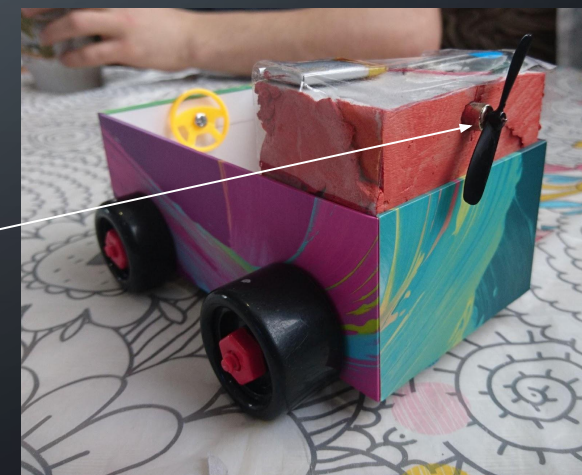

A glowing lightbulb with a circuit board overlay. The lightbulb is illuminated, casting a warm glow. The circuit board is a stylized, light blue graphic with various lines and nodes, overlaid on the background. The background is a dark, muted blue with a subtle circular pattern.

USB-ЗАРЯДКА

КНОПКА ПУСКА

СИДЕНЬЯ

РУЛЬ

ДВИГАТЕЛЬ

ИСПЫТАНИЯ:

УРА! РАБОТАЕТ!