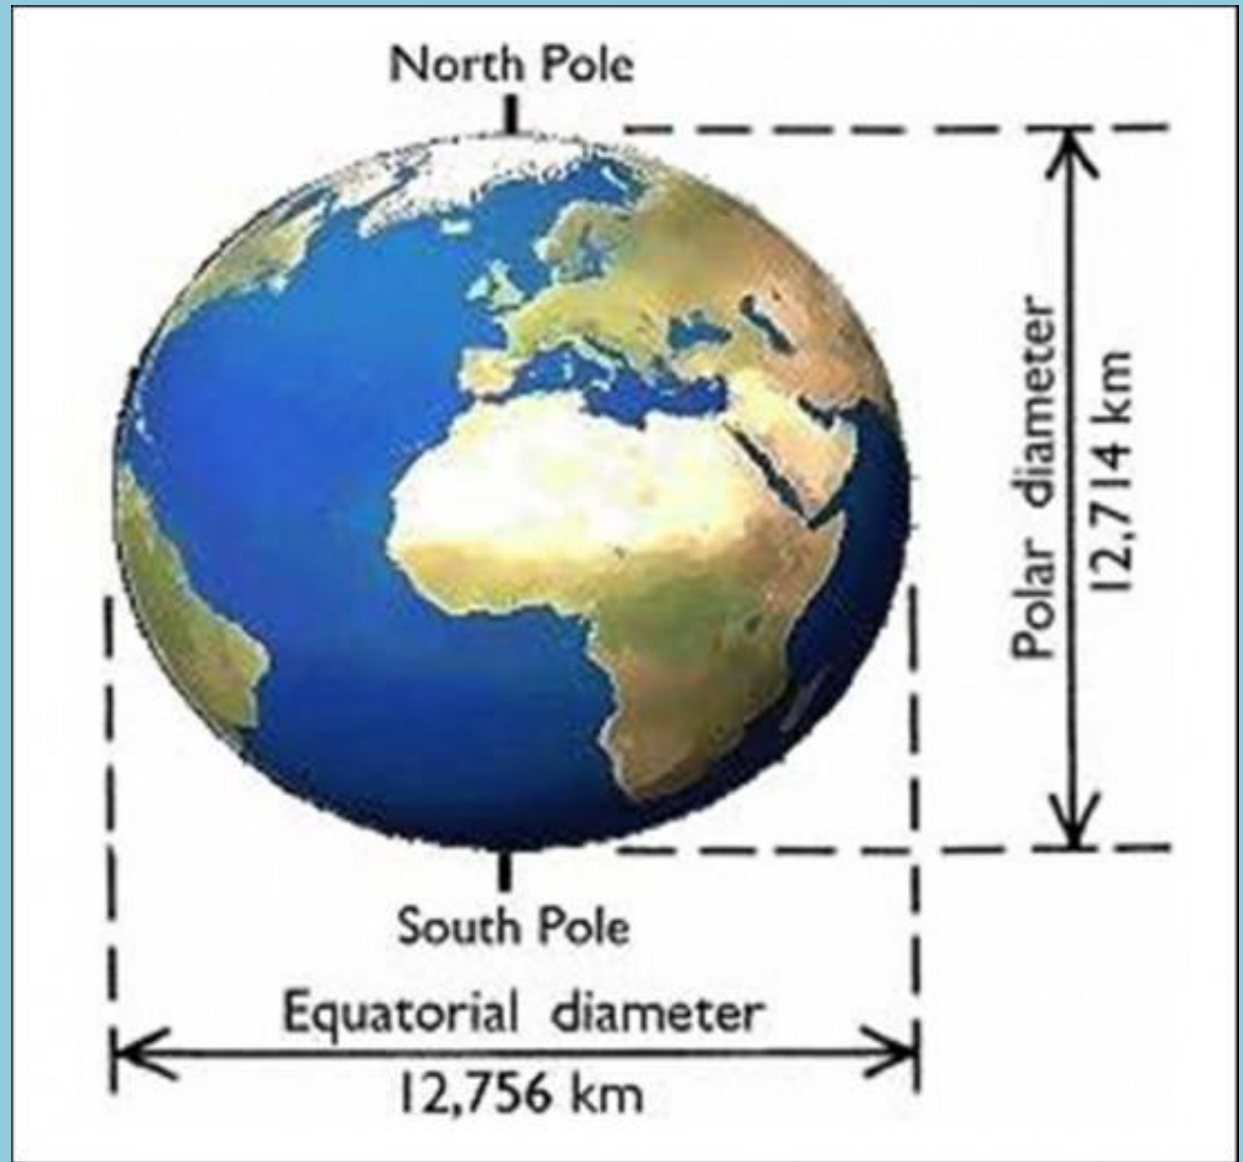

Презентация к уроку Extensive
reading. Across the Curriculum:
Geography (6 класс, УМК
«Spotlight»)

Download from
Dreamstime.com

This watermarked comp image is for previewing purposes only.

ID 2794720

© Madartists | Dreamstime.com

A world map

- Equatorial diameter is 12756 km

The Earth is 4,5-4,6 billion years old
old

71 % of the surface of the Earth is covered by water

Surface ['sɜːfɪs] – поверхность
to cover [tu 'kʌvə] – покрывать

There are 6 continents on the Earth

The world population

About 7 billion people

Distance from the Sun

The Earth and the Moon

The average distance from the Earth to the Moon:

384,403 km

12,742 km (mean diameter)

3,474 km
(mean diameter)

Earth & Moon
size comparison

Copyright World-Mysteries.com