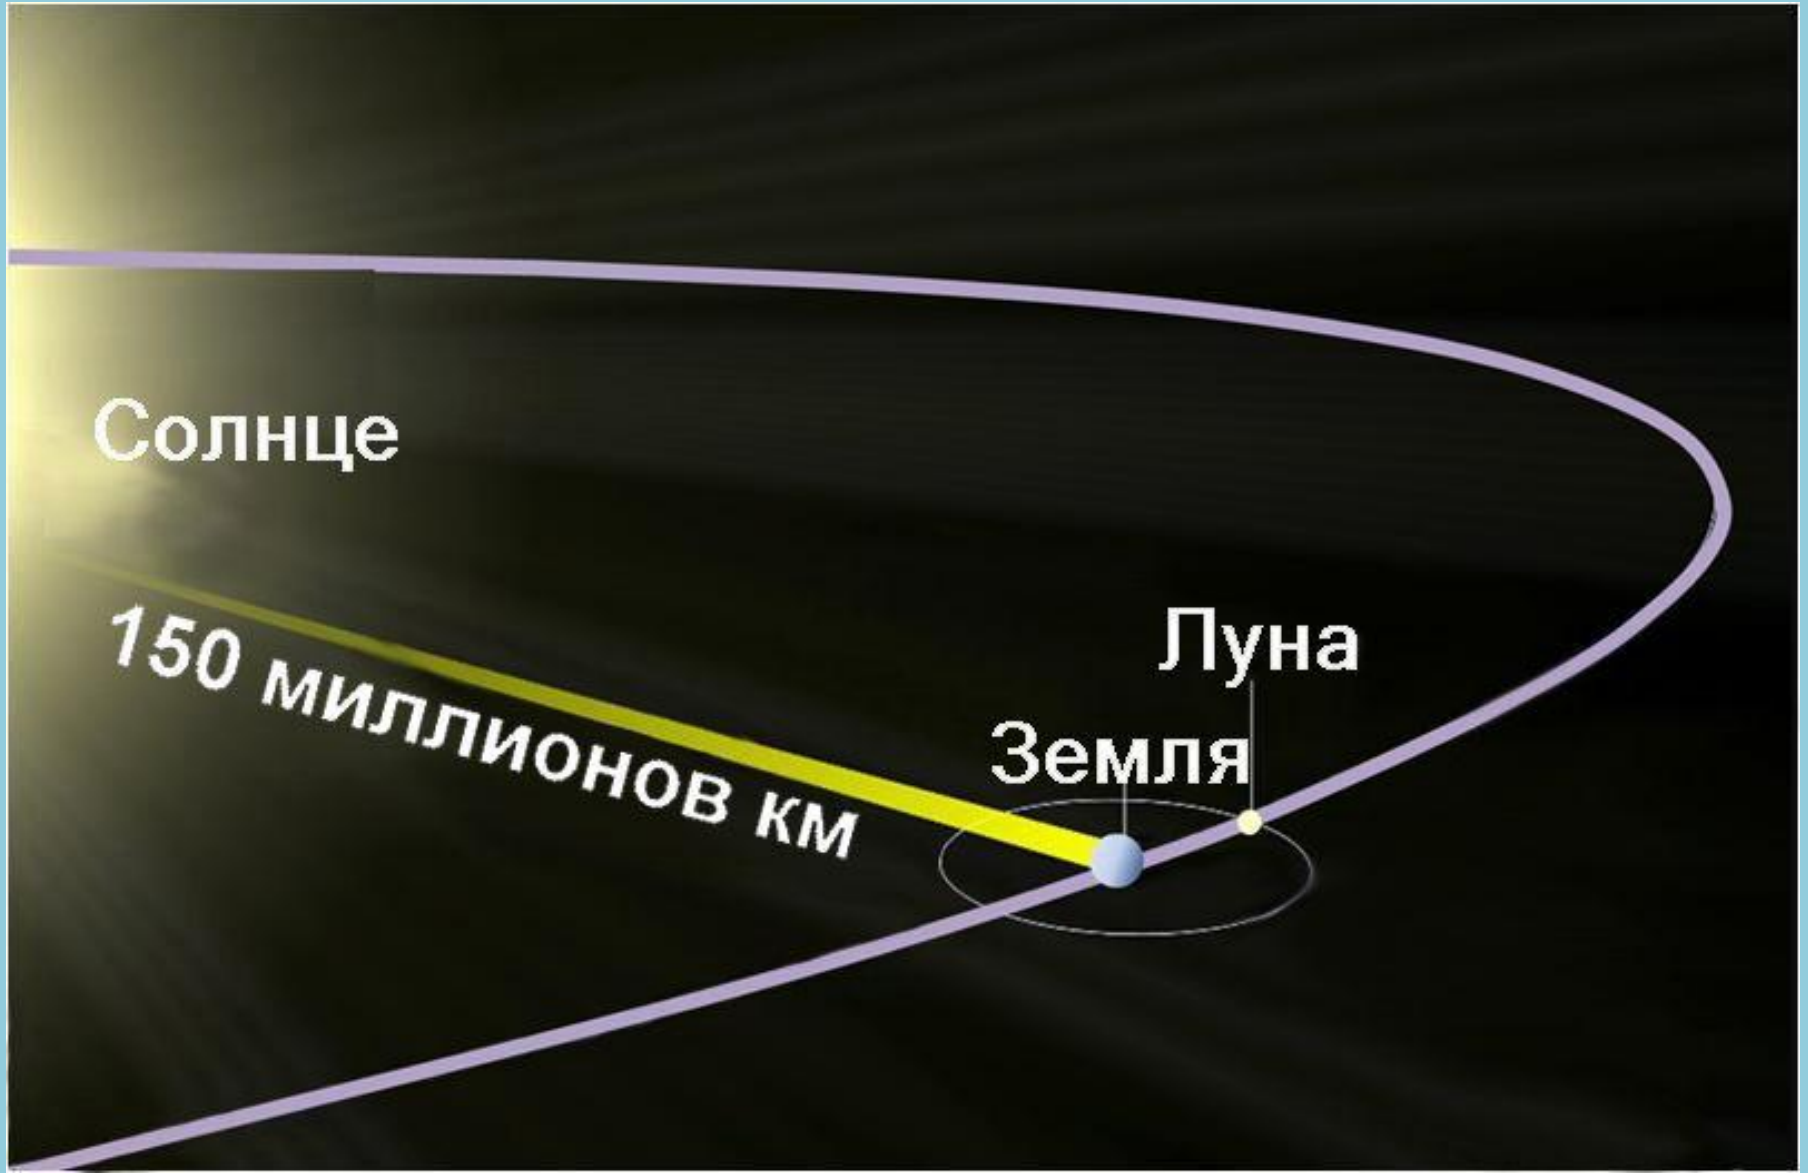

A world map

- Equatorial diameter is 12756 km

The Earth is 4,5-4,6 billion years old
old

71 % of the surface of the Earth is covered by water

Surface ['sɜːfɪs] – поверхность
to cover [tu 'kʌvə] – покрывать

There are 6 continents on the Earth

The world population

About 7 billion people

Distance from the Sun

The Earth and the Moon

The average distance from the Earth to the Moon:

384,403 km

12,742 km (mean diameter)

3,474 km
(mean diameter)

Earth & Moon
size comparison

Copyright World-Mysteries.com