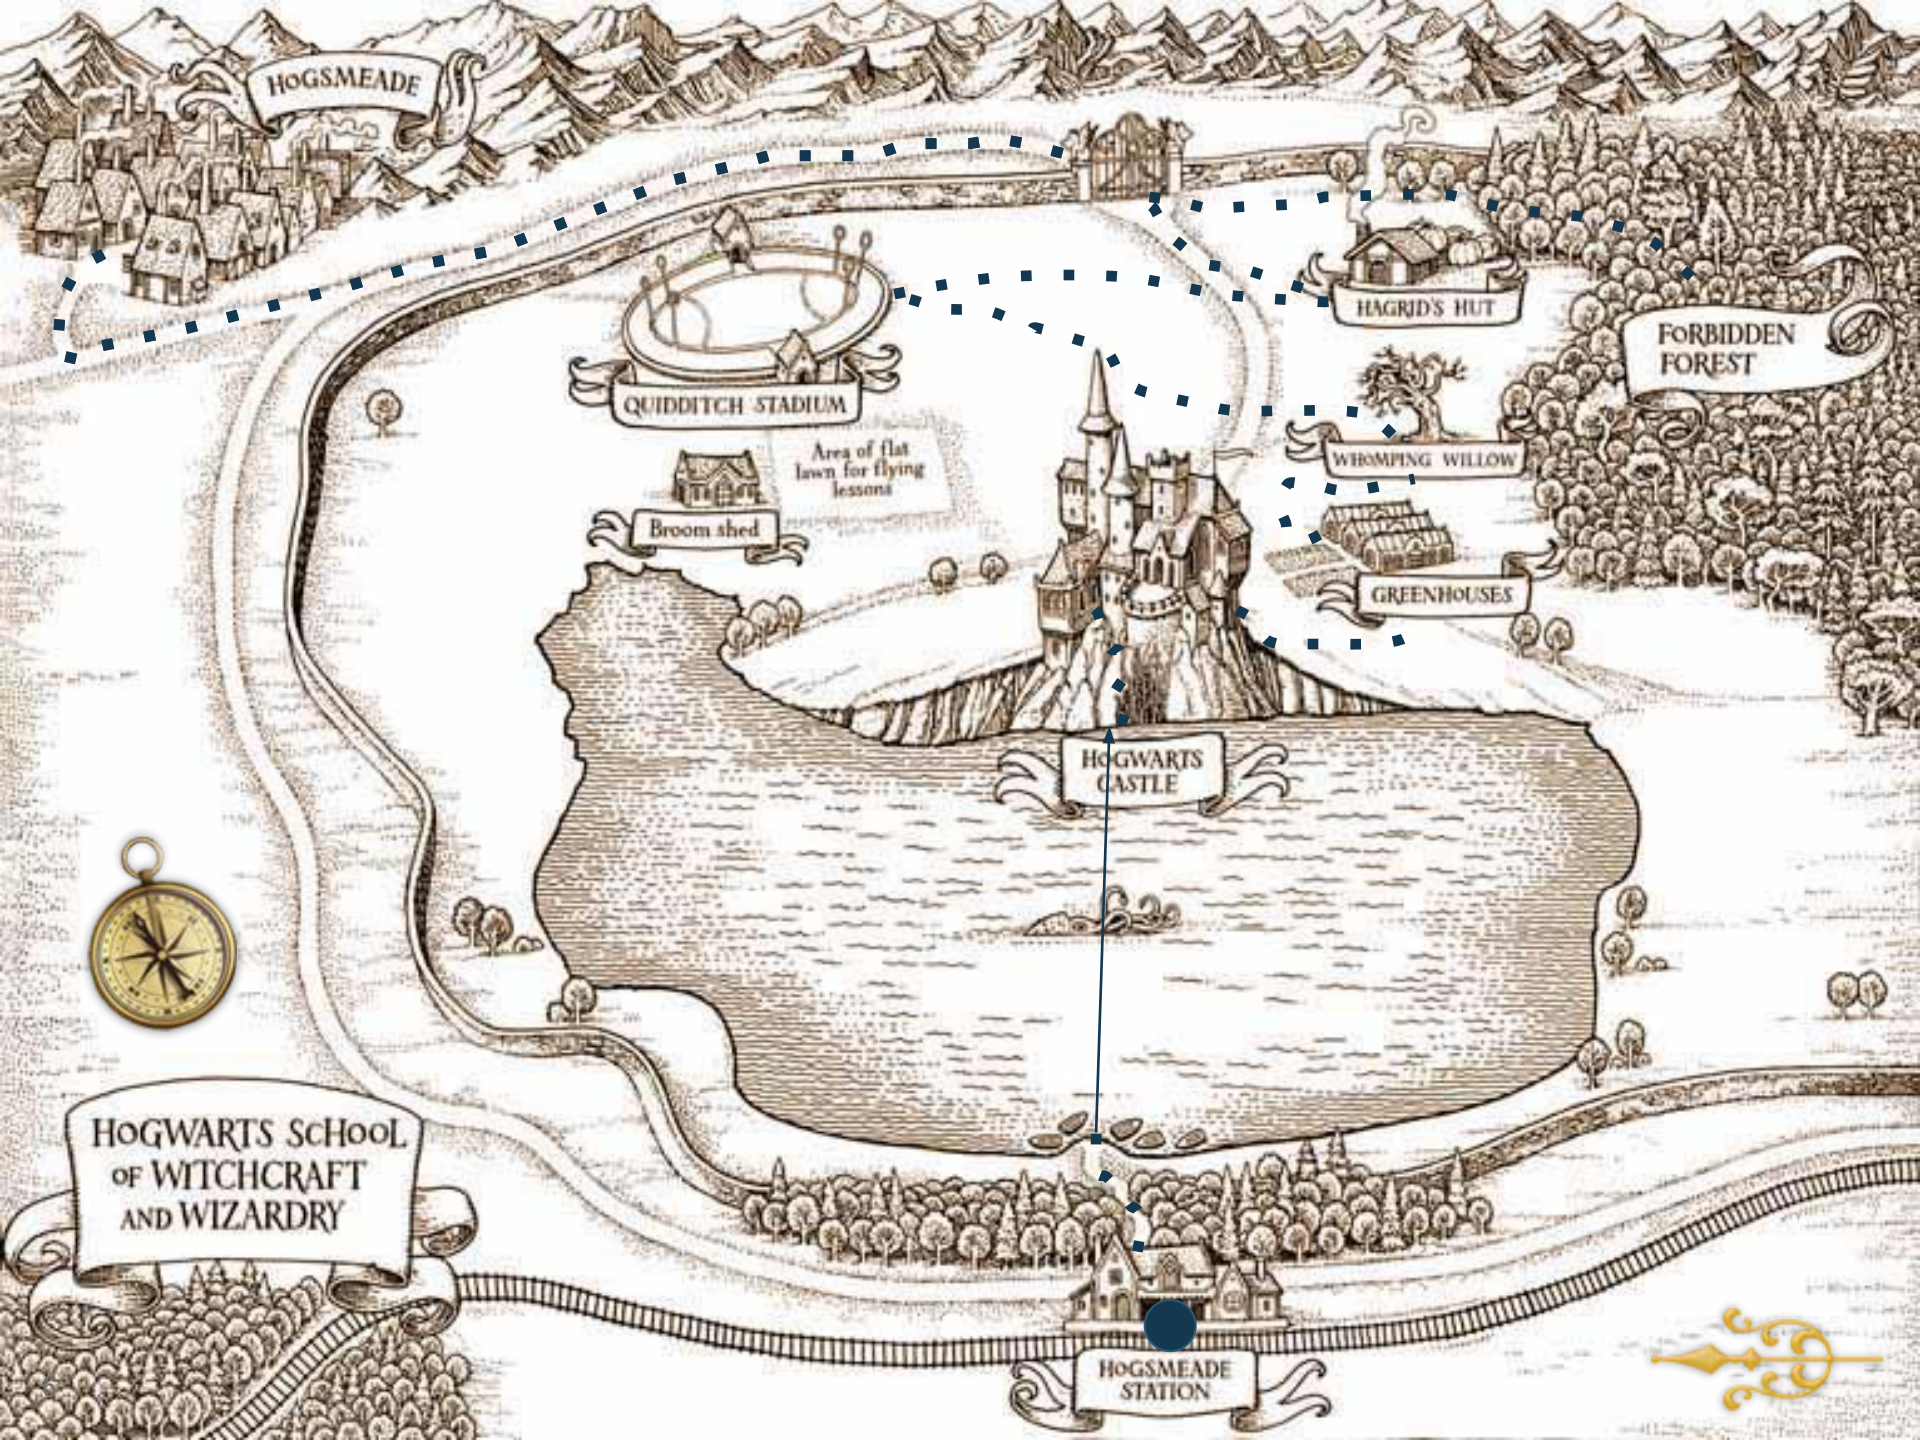

Hogwarts School of Witchcraft and Wizardry

Presentation contest "Interactive mosaic - 2017"

Virtual journey

Harry Potter at Hogwarts School

Route

School

Timetable

Lifestyle

Quiz

Hogwarts School

Hogwarts School is located in Scotland

Hogwarts School was opened more than 100 years ago. It is a place for children from 10 or 11 years old having a magical power. The study lasts for 7 years with regular exams for each course. The education is free, but the students must buy books and school equipment themselves

HOGSMEADE

QUIDDITCH STADIUM

Area of flat lawn for flying lessons

Broom shed

HAGRID'S HUT

FORBIDDEN FOREST

WHOMPING WILLOW

GREENHOUSES

HOGWARTS CASTLE

HOGWARTS SCHOOL OF WITCHCRAFT AND WIZARDRY

HOGSMEADE STATION

Hogwarts Castle has got many towers and high walls

The Gates and statues of tuskers with wings

The Black Lake with a giant squid