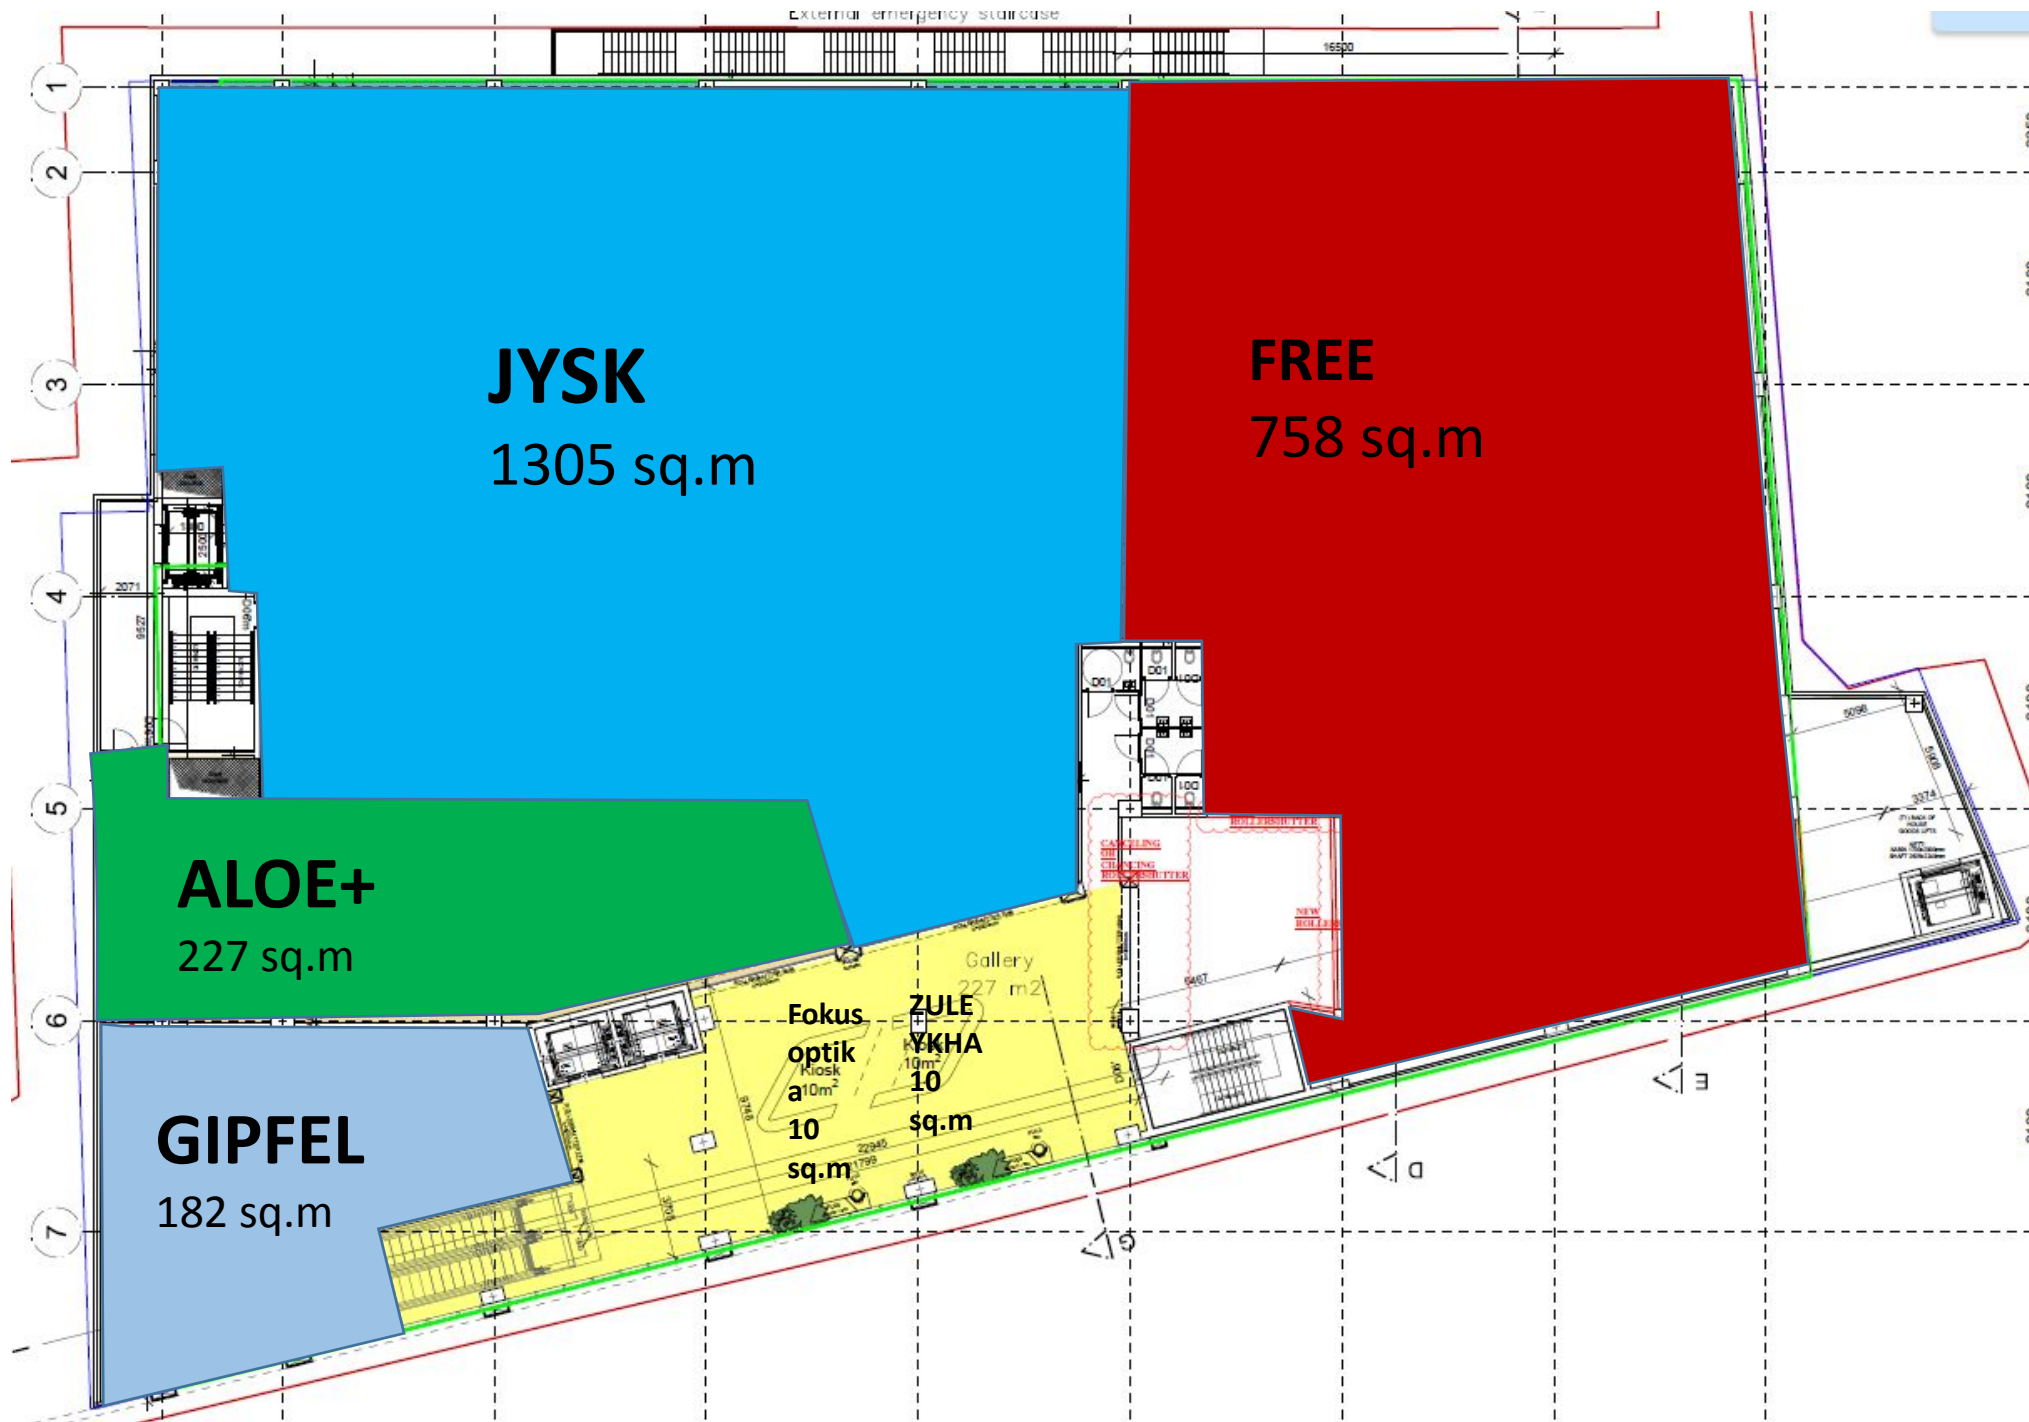

# BRAVO | YENI YASAMAL

---

**JYSK**  
1305 sq.m

**FREE**  
758 sq.m

**ALOE+**  
227 sq.m

**GIPFEL**  
182 sq.m

**Fokus optik**  
10 sq.m

**ZULE YKHA**  
10 sq.m

**Gallery**  
227 m<sup>2</sup>