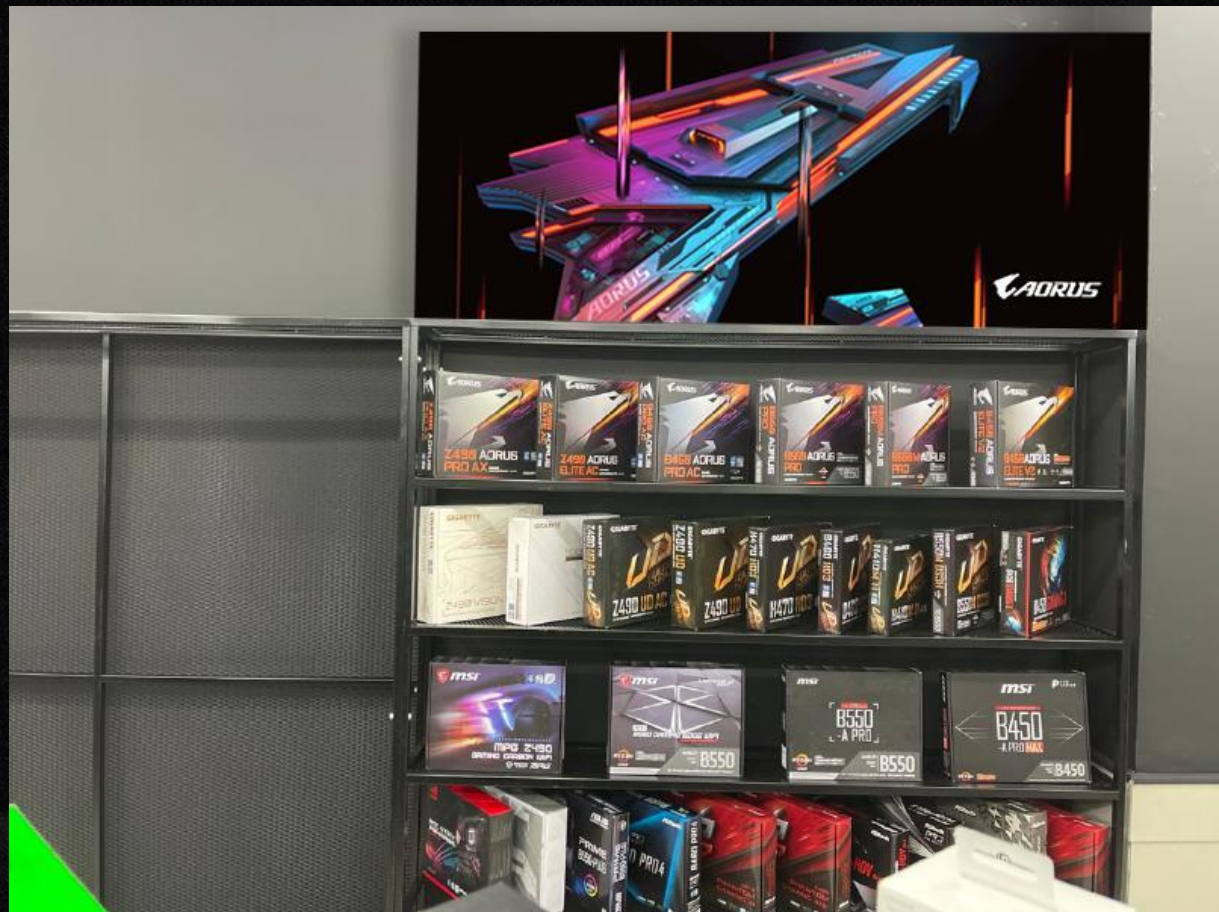

Store branding/ Datex

4 sides

column 60x315

3 sides

Store branding/ Datex

column 60x315

Store branding/ Datex

lightbox ?x?