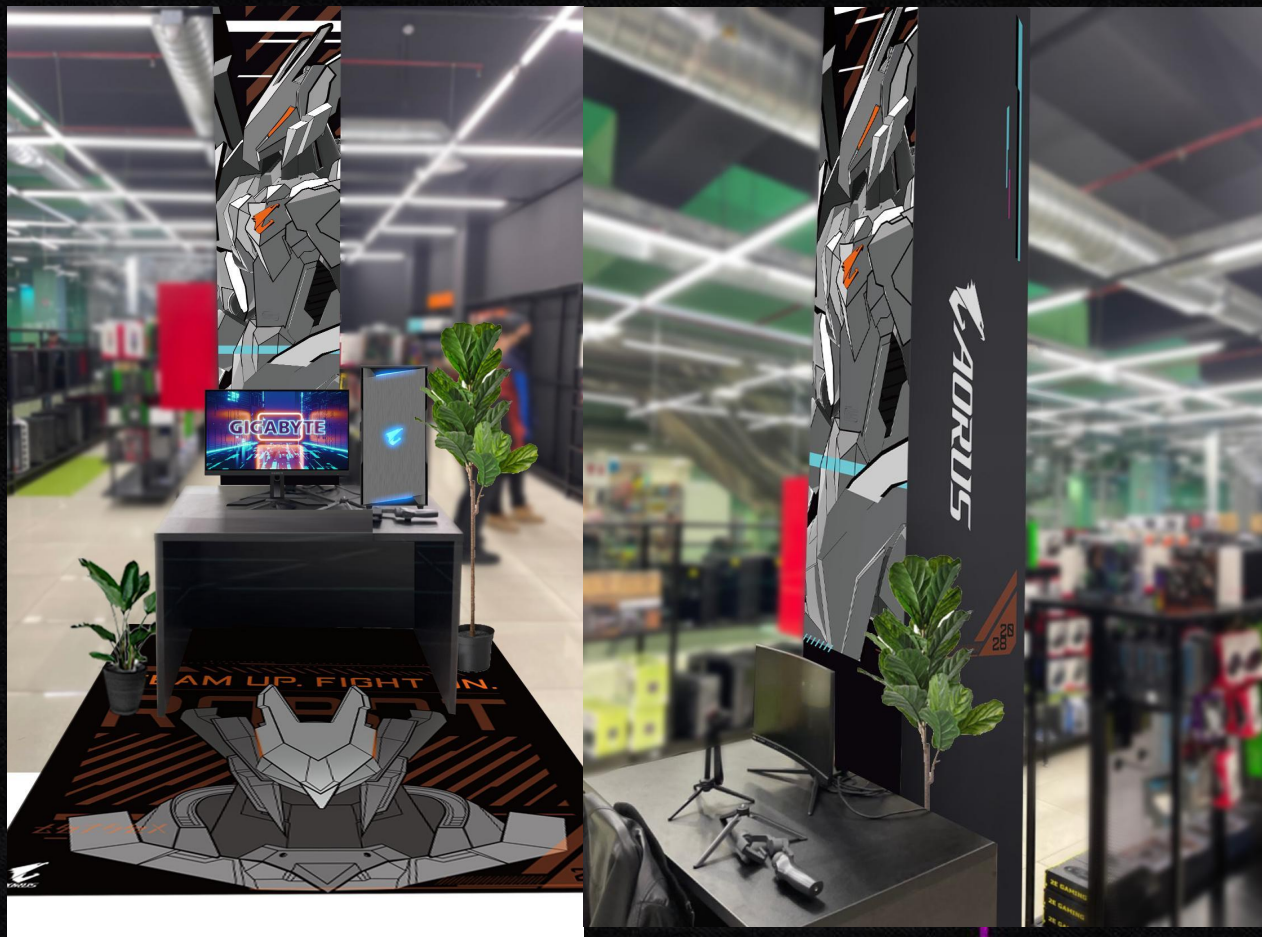

# Store branding/ Datex

435CM

196CM

200CM

196CM

Please check the gap size.

Windows' branding  
( view from lift)

# Store branding/ Datex

column 60x315

# Store branding/ Datex

4 sides

column 60x315

3 sides