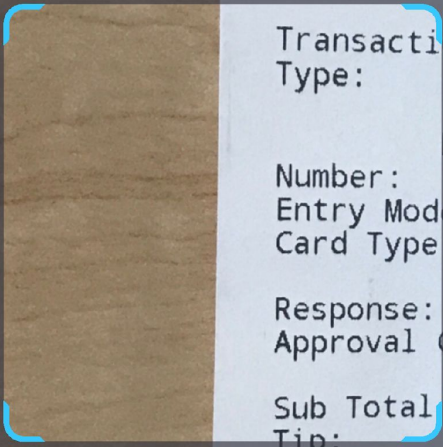

9:41 AM

Scanning

Place the QR code inside area

Main Street R
6332 Busines
Suite 5
Palo Alto Calif
575-1628

Fri 04/07/2017

Merchant ID:
Terminal ID:

Transaction ID:
Type:

Number: PURCHAS
XXXXXX
Entry Mode:
Card Type:

Response:
Approval Code:

Sub Total
Tip:

Total

Thanks for su
local busin

THANK YO