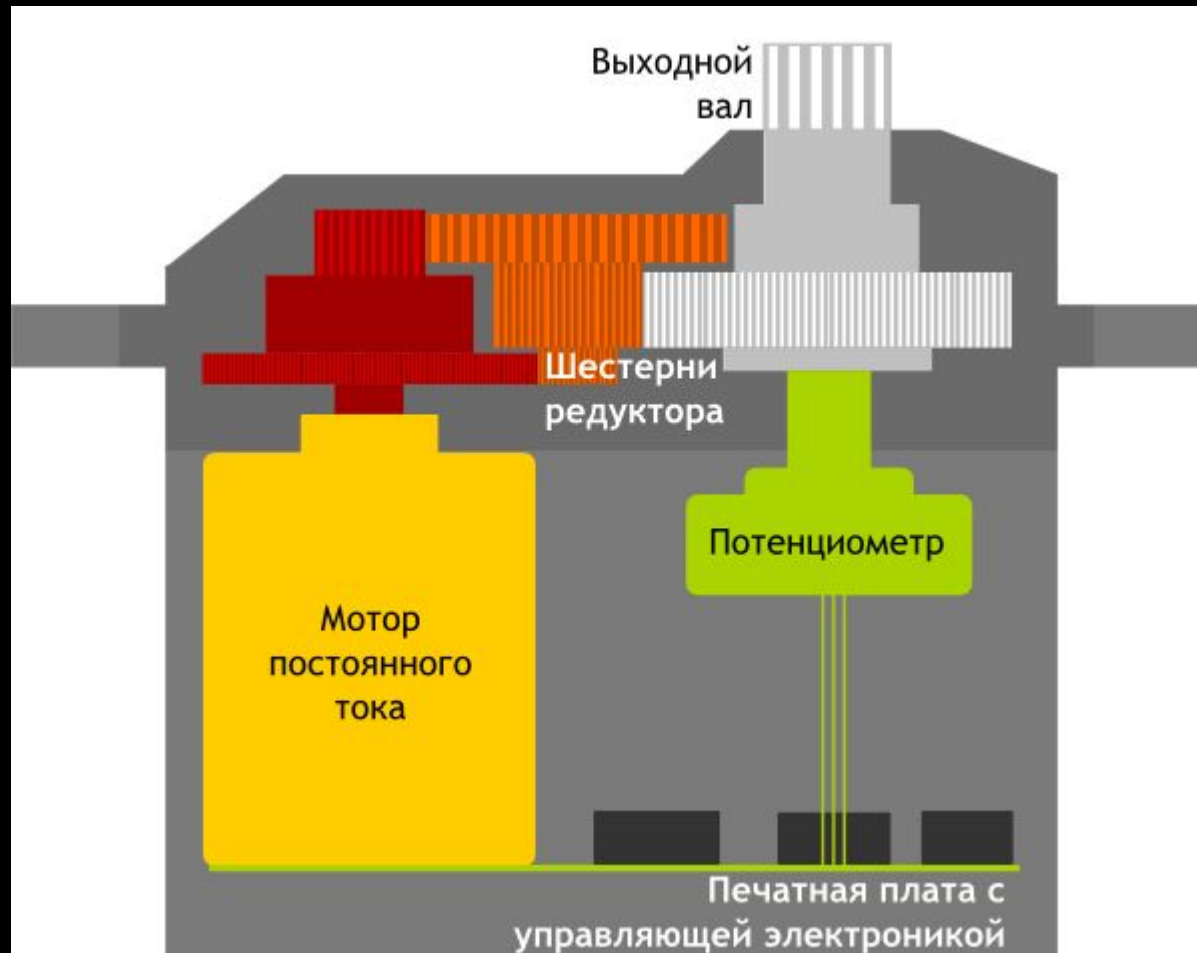

Устройство сервопривода