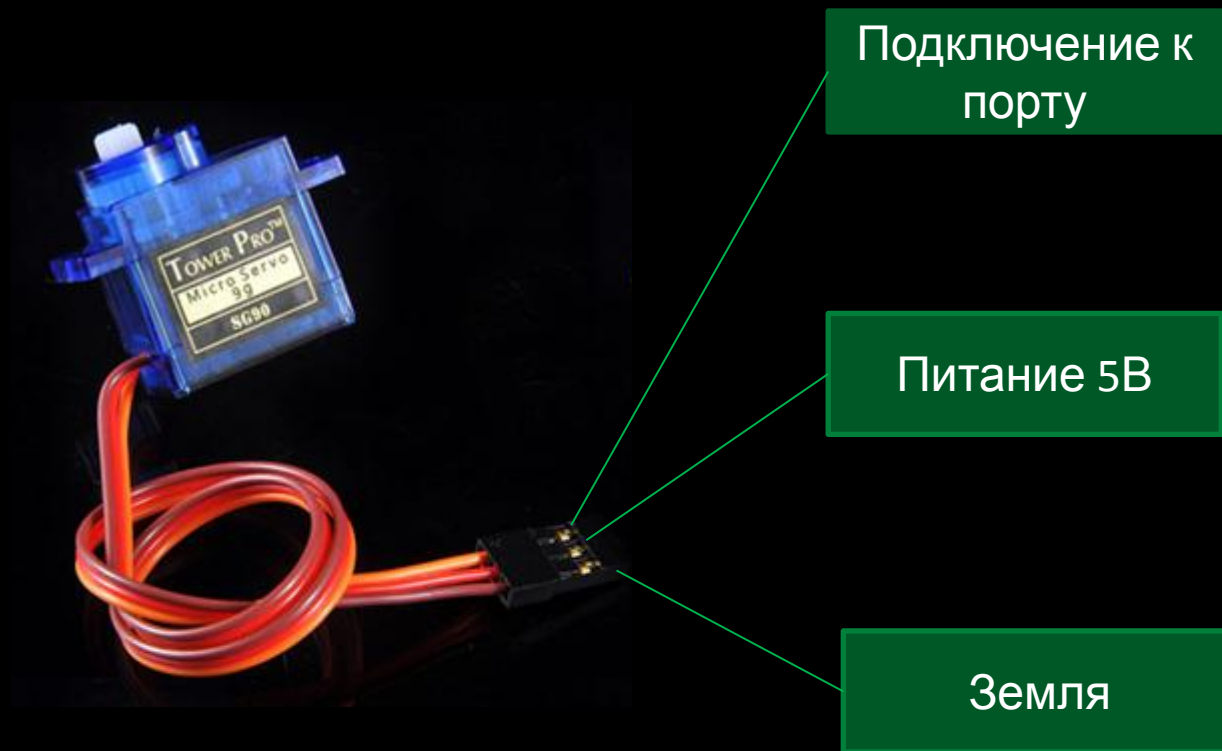

Подключение