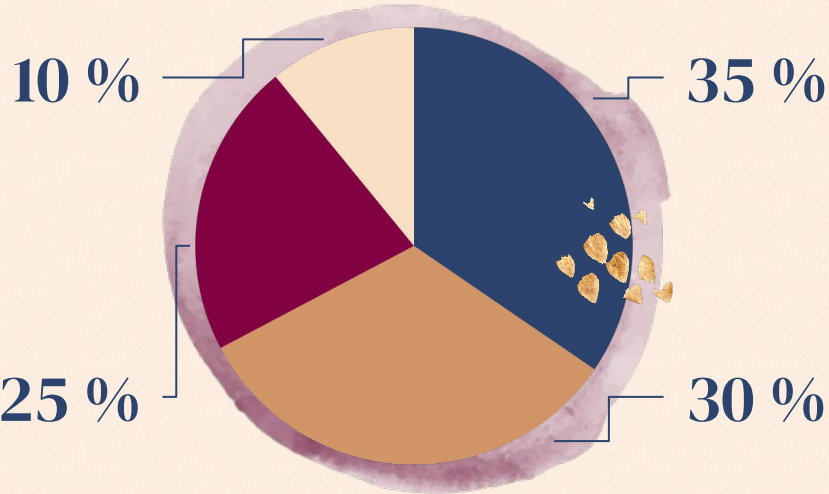

Domaines d'activité

Vidéo

Mercure est une planète très petite

Photo

Malgré sa couleur rouge, Mars est froide

Conception

Jupiter est une planète très grande

Illustration

Neptune est très éloignée de la Terre

Suivez le lien dans le graphique pour modifier ses données, puis collez le nouveau ici. Pour plus d'informations, cliquez ici